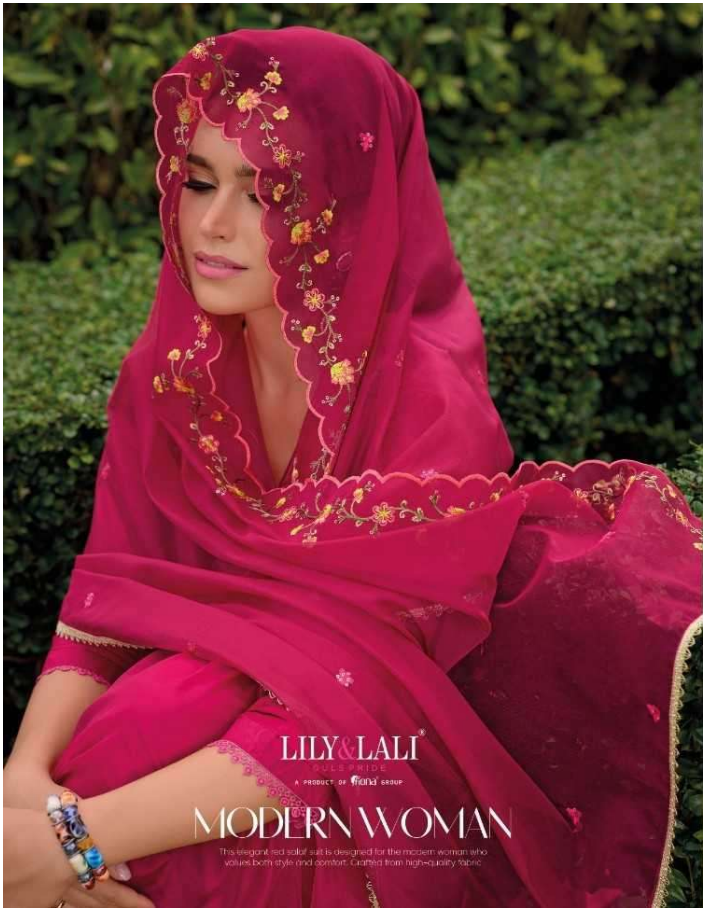

22901

LILY & LALI
SINCE 1982
A PRODUCT OF FRENCH GROUP

LILY & LALI[®]
GULS MIMDE
A PRODUCT OF **FINDA** GROUP
Miraan
VOL - 3

THE VIBRANT

The vibrant yellow has subtle & delicate loads, while the comfortable fit ensures ease of movement.