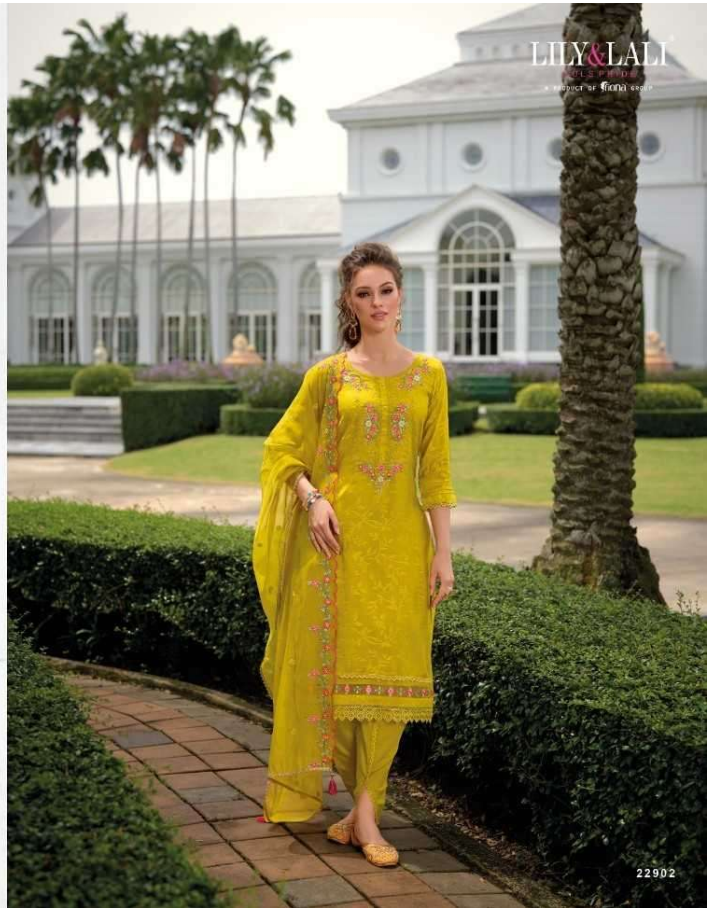

LILY & LALI
WOMEN'S WEAR
A MEMBER OF FRENCH CREATIONS

22902