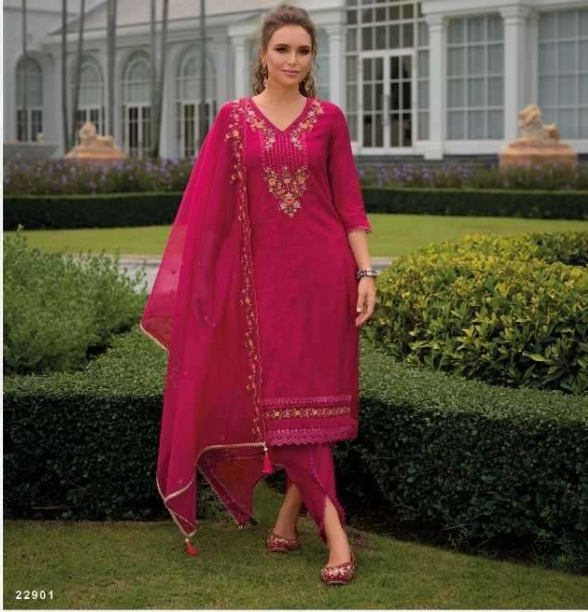

22901

LILY & LALI
SINCE 1982
A PRODUCT OF FRENCH GROUP

LILY & LALI[®]
GULS MIMDE
A PRODUCT OF **FINDA** GROUP
Miraan
VOL - 3

THE VIBRANT

The vibrant yellow has subtle & delicate loads, while the comfortable fit ensures ease of movement.