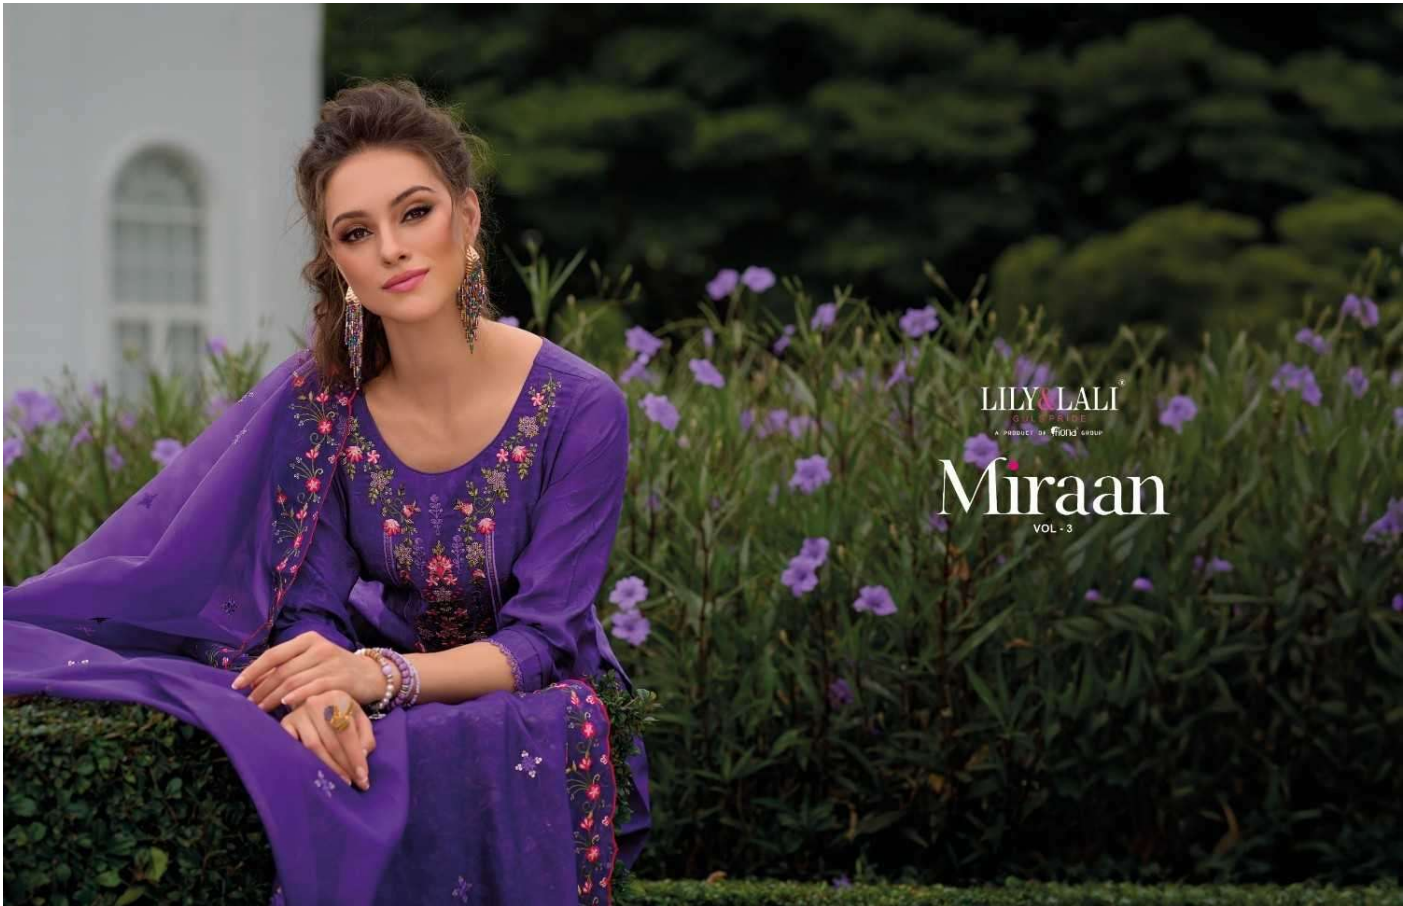

22905

LILY&LALI®
GULSHRIDE
A PRODUCT OF FIONA GROUP

LILY & LALI

A PRODUCT OF FRODO GROUP

Miraan

VOL - 3

THE VIBRANT

The vibrant yellow hue adds a cheerful touch, while the comfortable fit ensures ease of movement.