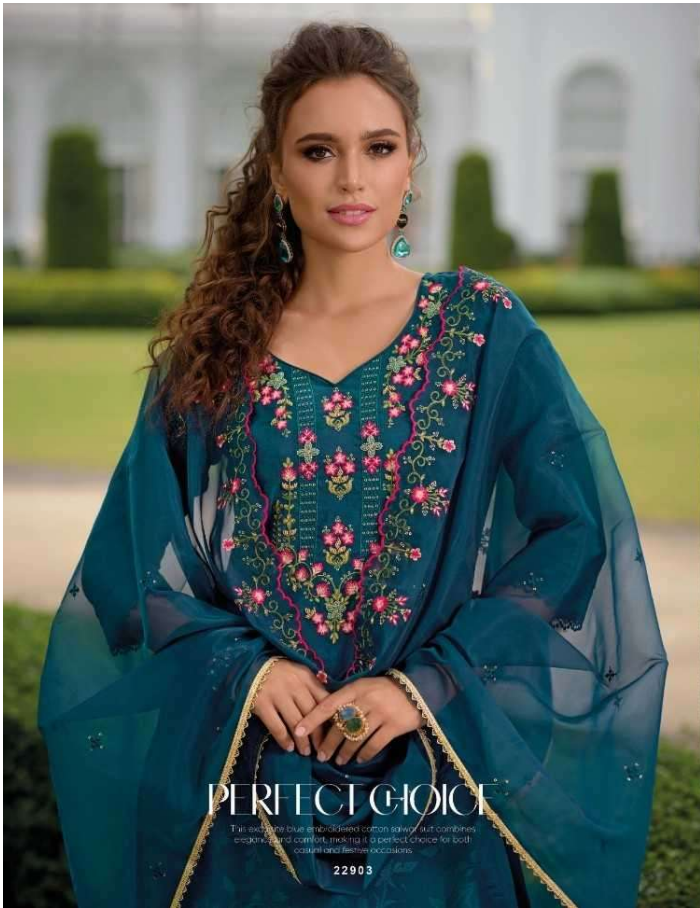

22901

LILY & LALI
SINCE 1982
A PRODUCT OF FRENCH GROUP

LILY & LALI[®]
GULS MIMDE
A PRODUCT OF **FINDA** GROUP
Miraan
VOL - 3

THE VIBRANT

The vibrant yellow has subtle & delicate loads, while the comfortable fit ensures ease of movement.

LILY & LALI
WOMEN'S WEAR
A MEMBER OF FRENCH CREATIONS

22902

PERFECT CHOICE

The seafoam blue embroidered cotton shwar suit combines elegance and comfort, making it a perfect choice for both casual and festive occasions.