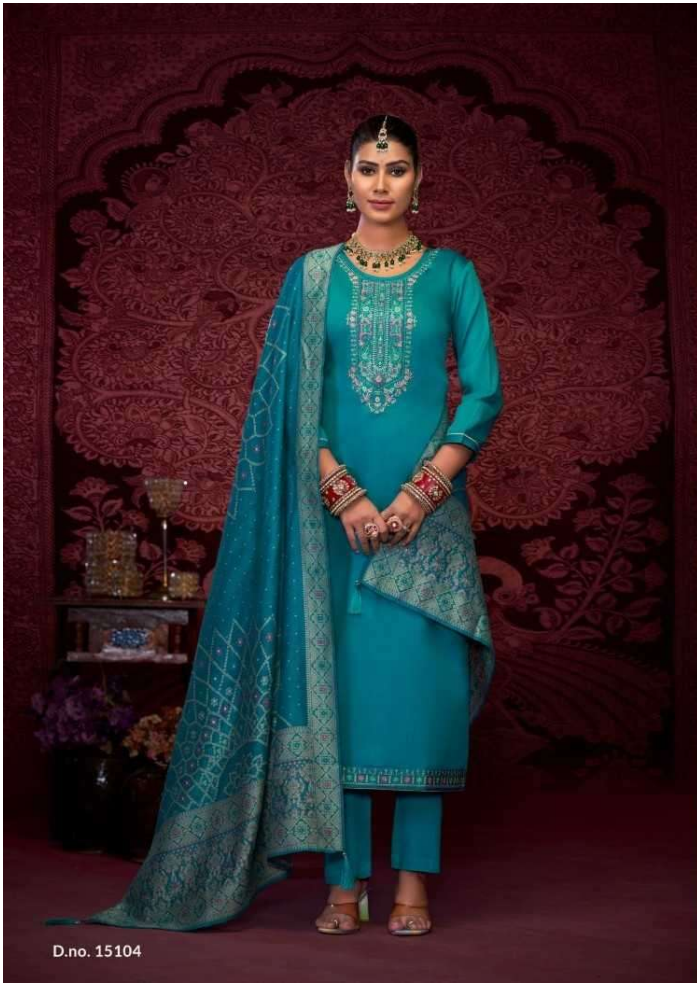

D.no. 15101

15101

15102

15103

15104

15105

15106

[TOP]  
JAM SILK COTTON WITH WORK  
[BOTTOM]  
SOLID SATIN COTTON  
[DUPATTA]  
PREMIUM SILK JEQUARD MINAKARI