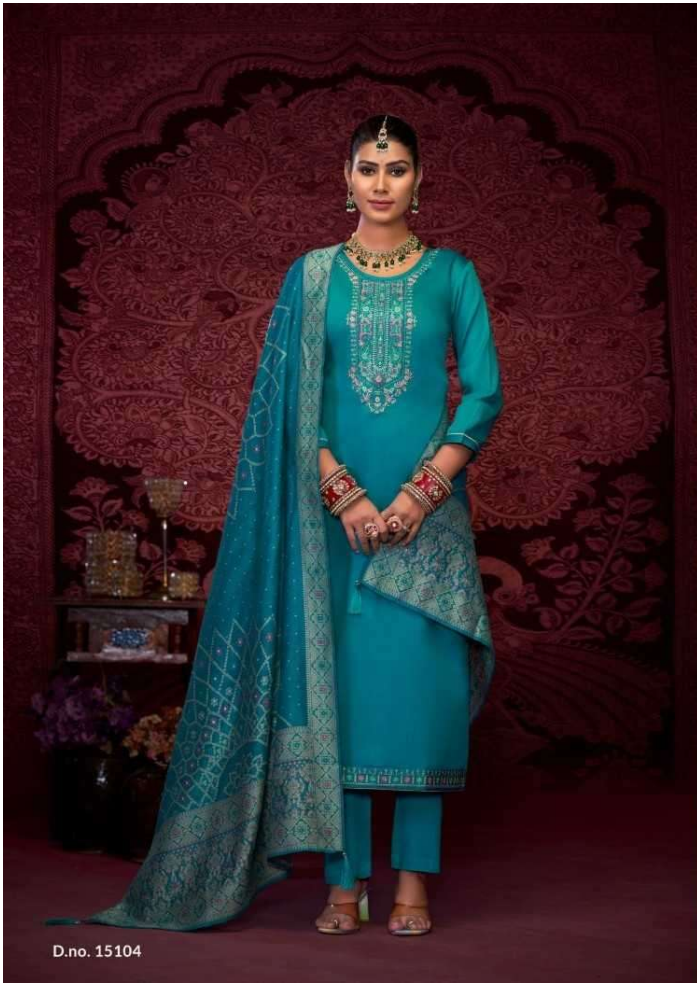

D.no. 15101

15101

15102

15103

15104

15105

15106

[TOP]
JAM SILK COTTON WITH WORK
[BOTTOM]
SOLID SATIN COTTON
[DUPATTA]
PREMIUM SILK JEQUARD MINAKARI