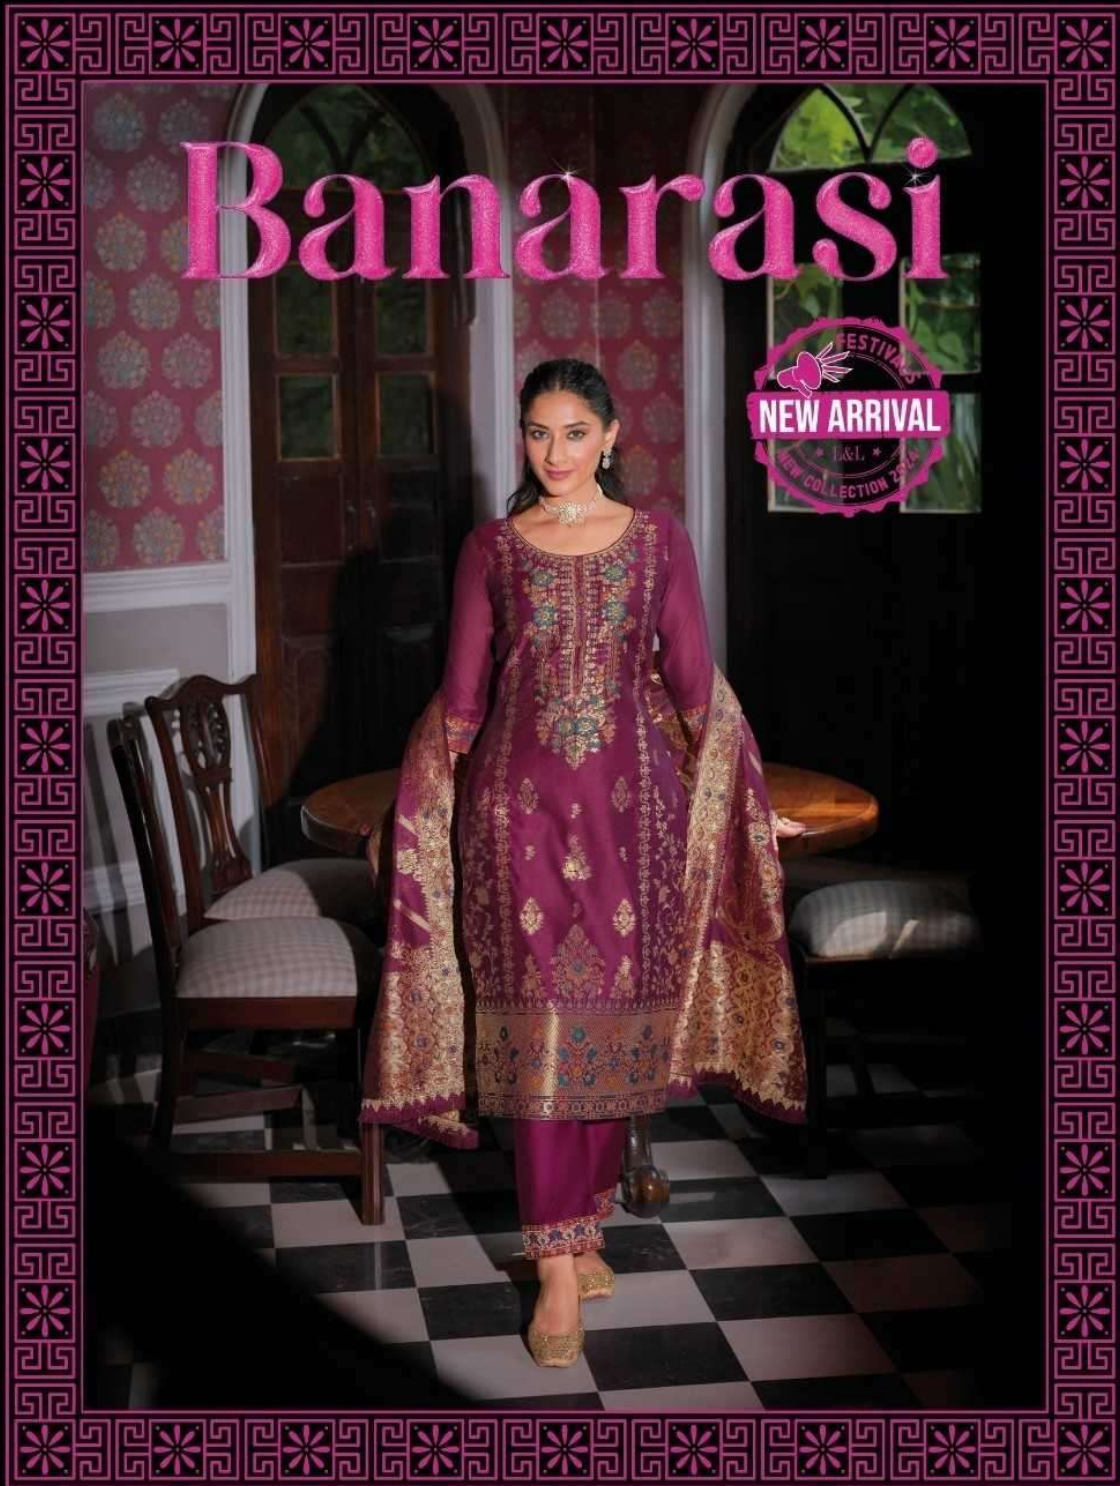

LILY&LALI®

GULS PRIDE

A PRODUCT OF Fiona® GROUP

Banarasi

FESTIVAL
NEW ARRIVAL
L&L
NEW COLLECTION 2024