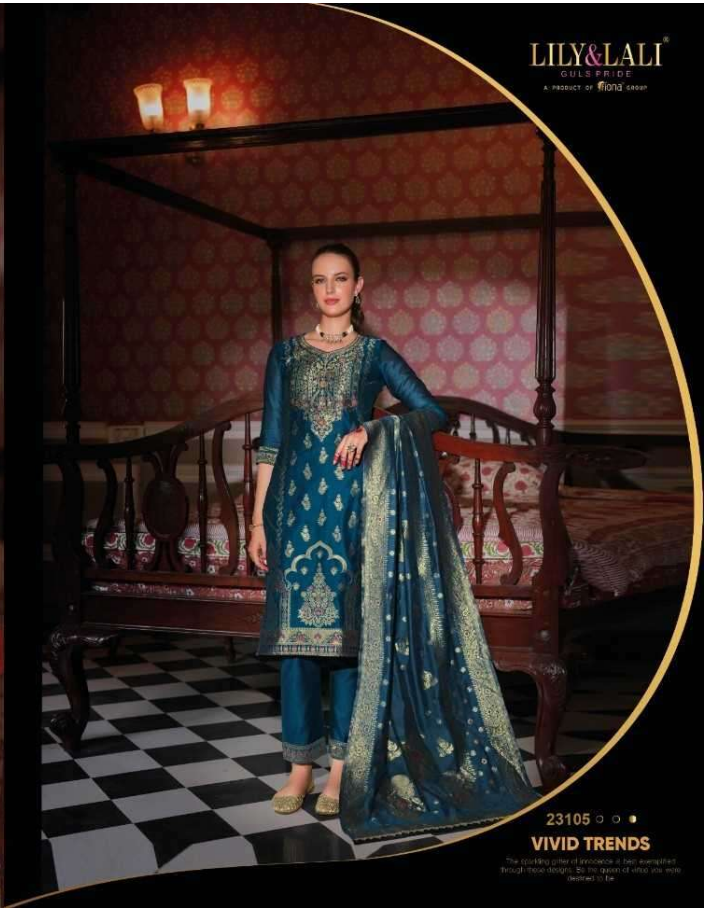

LILY & LALI
GULS PRIDE
A PRODUCT OF FIONA GREEN

23105 ○ ○ ○ ●

VIVID TRENDS