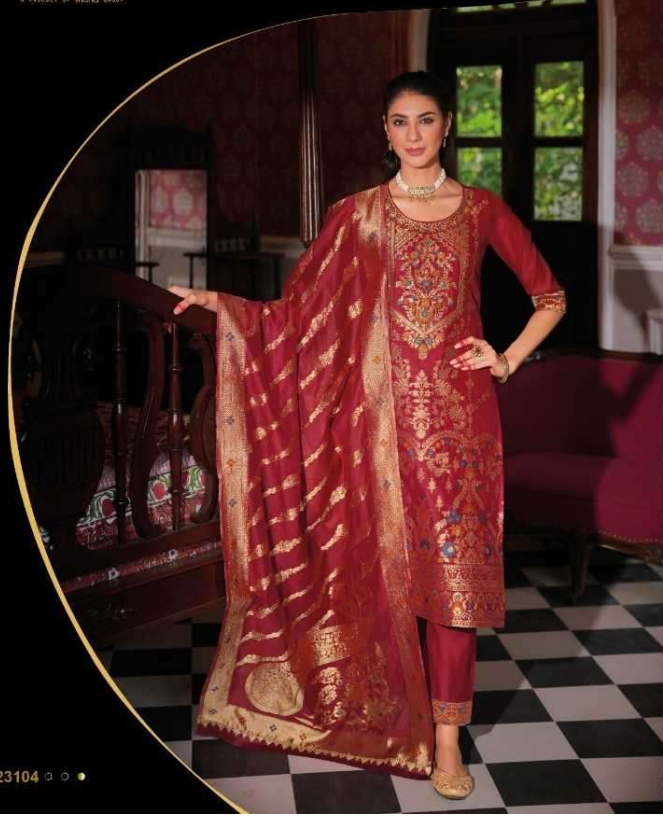

LILY & LALI
GOLD PRIDE
A PRODUCT BY RICHA AGROV

23104 ◯ ◯ ◯ ●