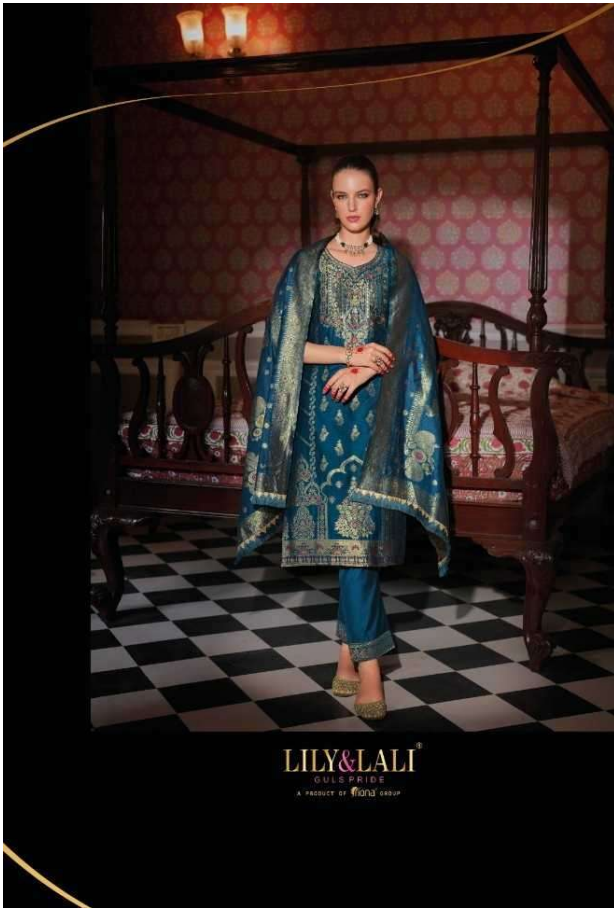

LILY & LALI
GOLD PRIDE
A PRODUCT BY RICHA AGROV

23104 ◯ ◯ ◯ ●

LILY&LALI[®]
GULS PRIDE
A PRODUCT OF *fiona* GROUP

LILY & LALI
GULS PRIDE
A PRODUCT OF FIONA GREEN

23105 ○ ○ ○ ●

VIVID TRENDS

The sparkling glitter of innocence is best exemplified through these designs. So be a queen of who she will become to be.