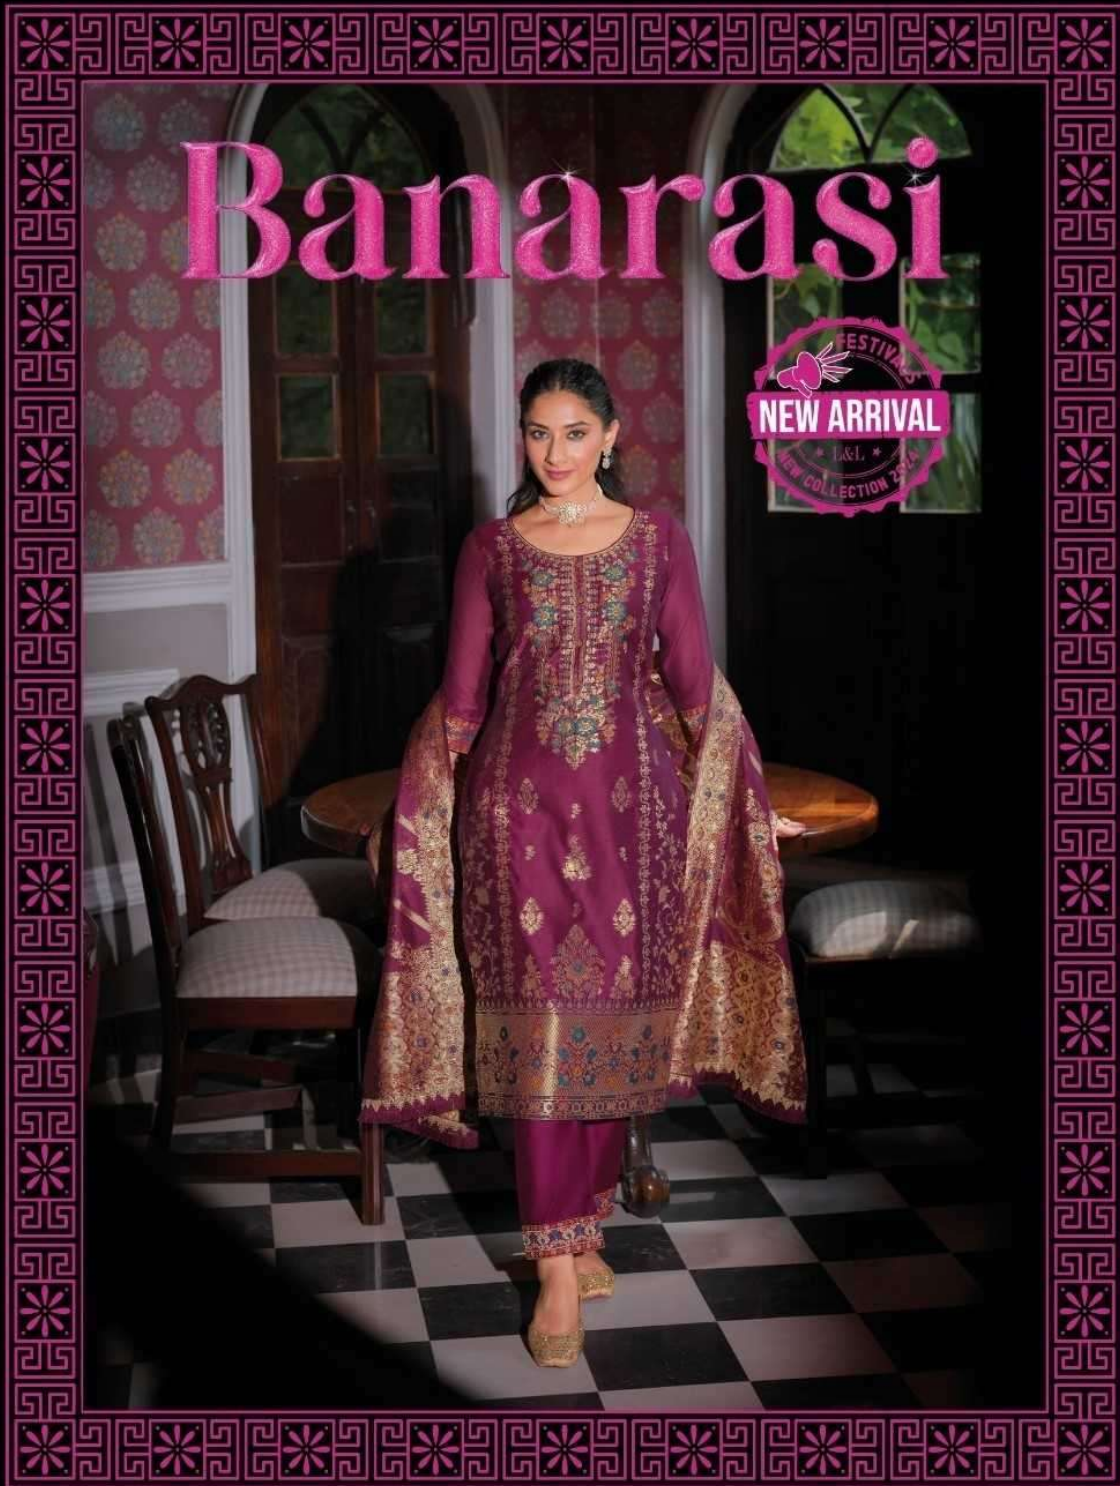

LILY&LALI[®]

GULS PRIDE

A PRODUCT OF *fiona* GROUP

Banarasi

FESTIVAL
NEW ARRIVAL
L&L
NEW COLLECTION 2014

LILY&LALI®
GULSHRIDE
A PRODUCT OF FICONS GROUP

Banarasi

23101 ○ ○ ●