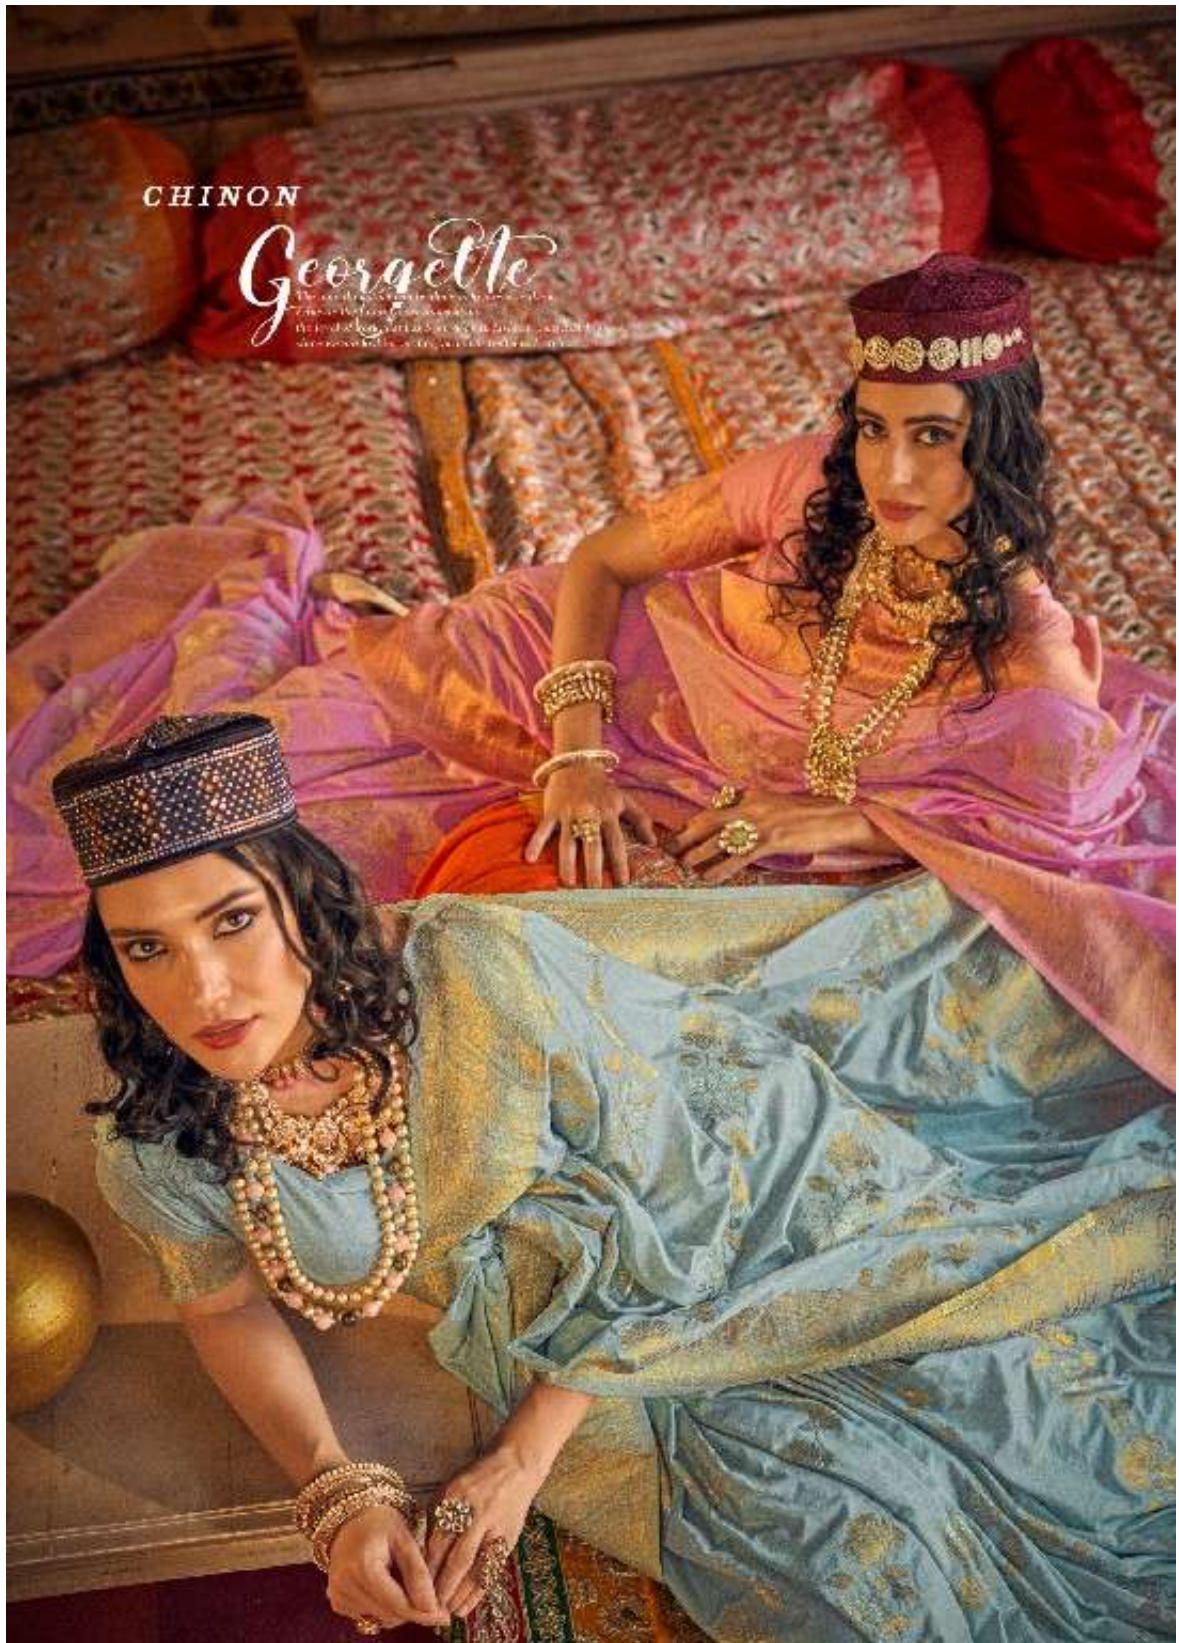

CHINON

Georgette

The world's most beautiful fabric
The most beautiful fabric in the world
The most beautiful fabric in the world
The most beautiful fabric in the world