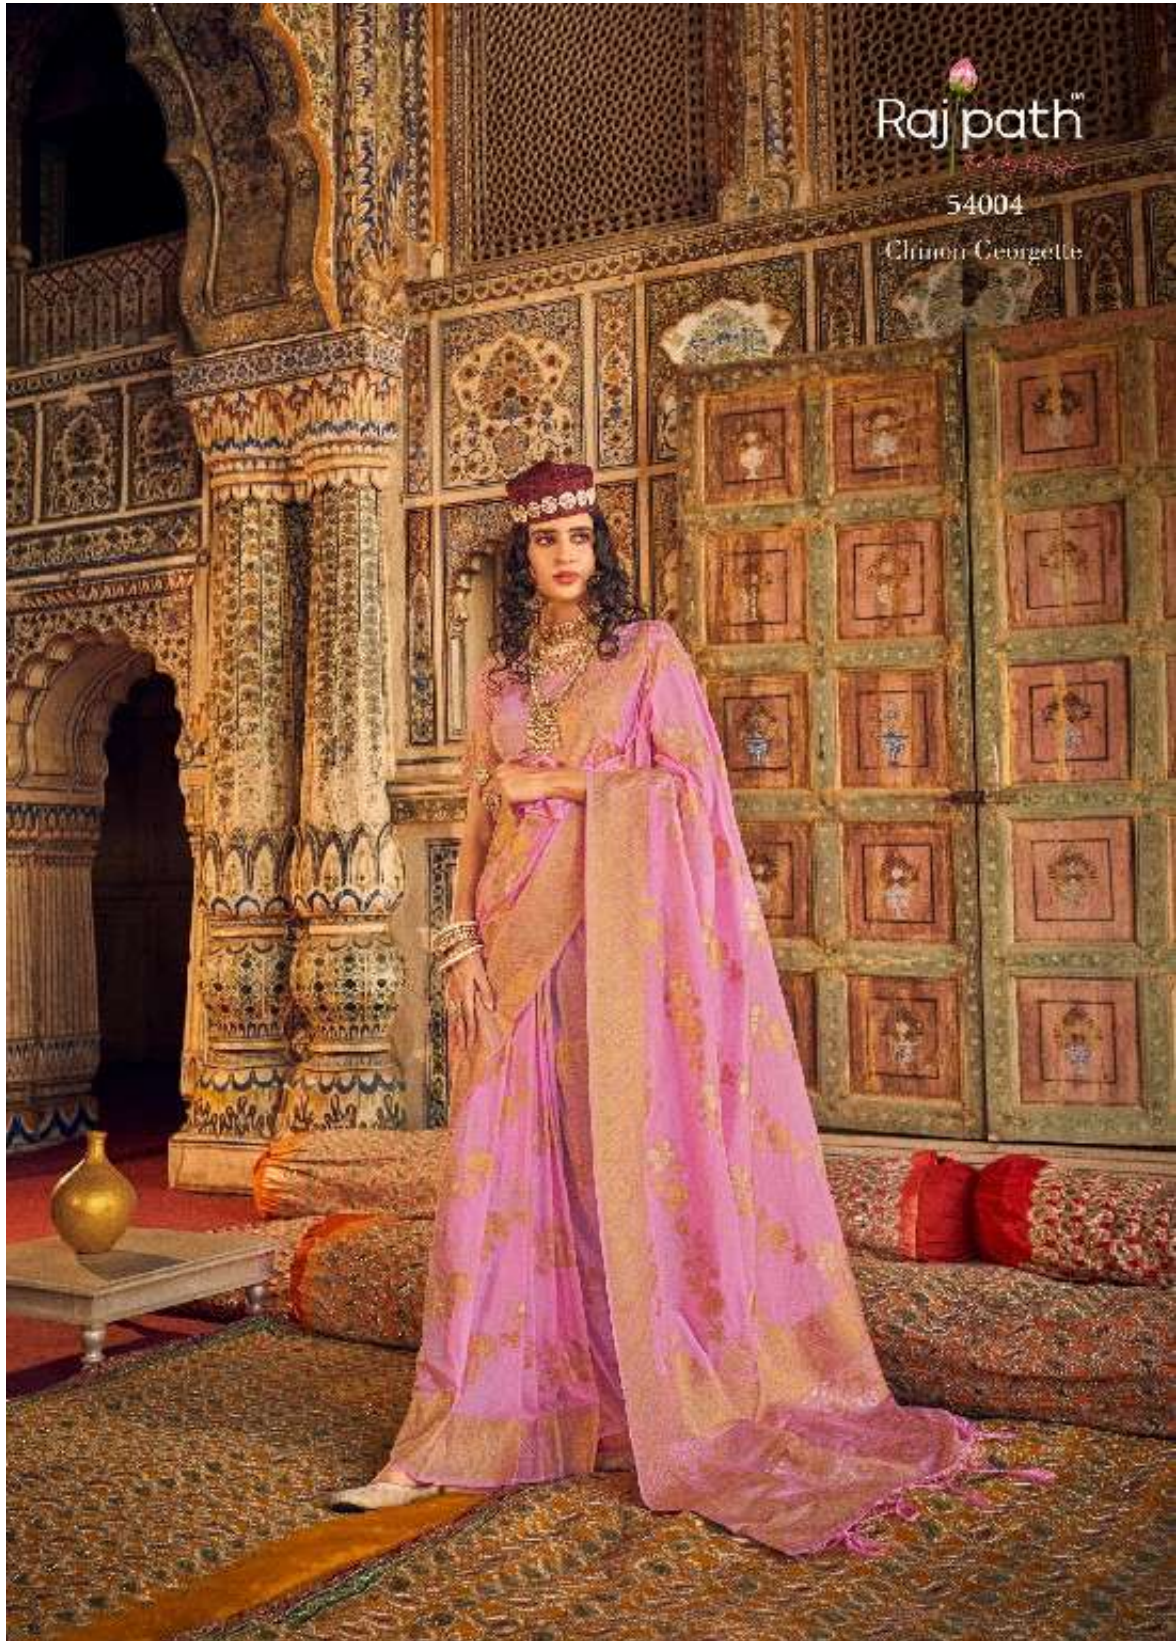

Rajpath™

54004

Clifton Georgette