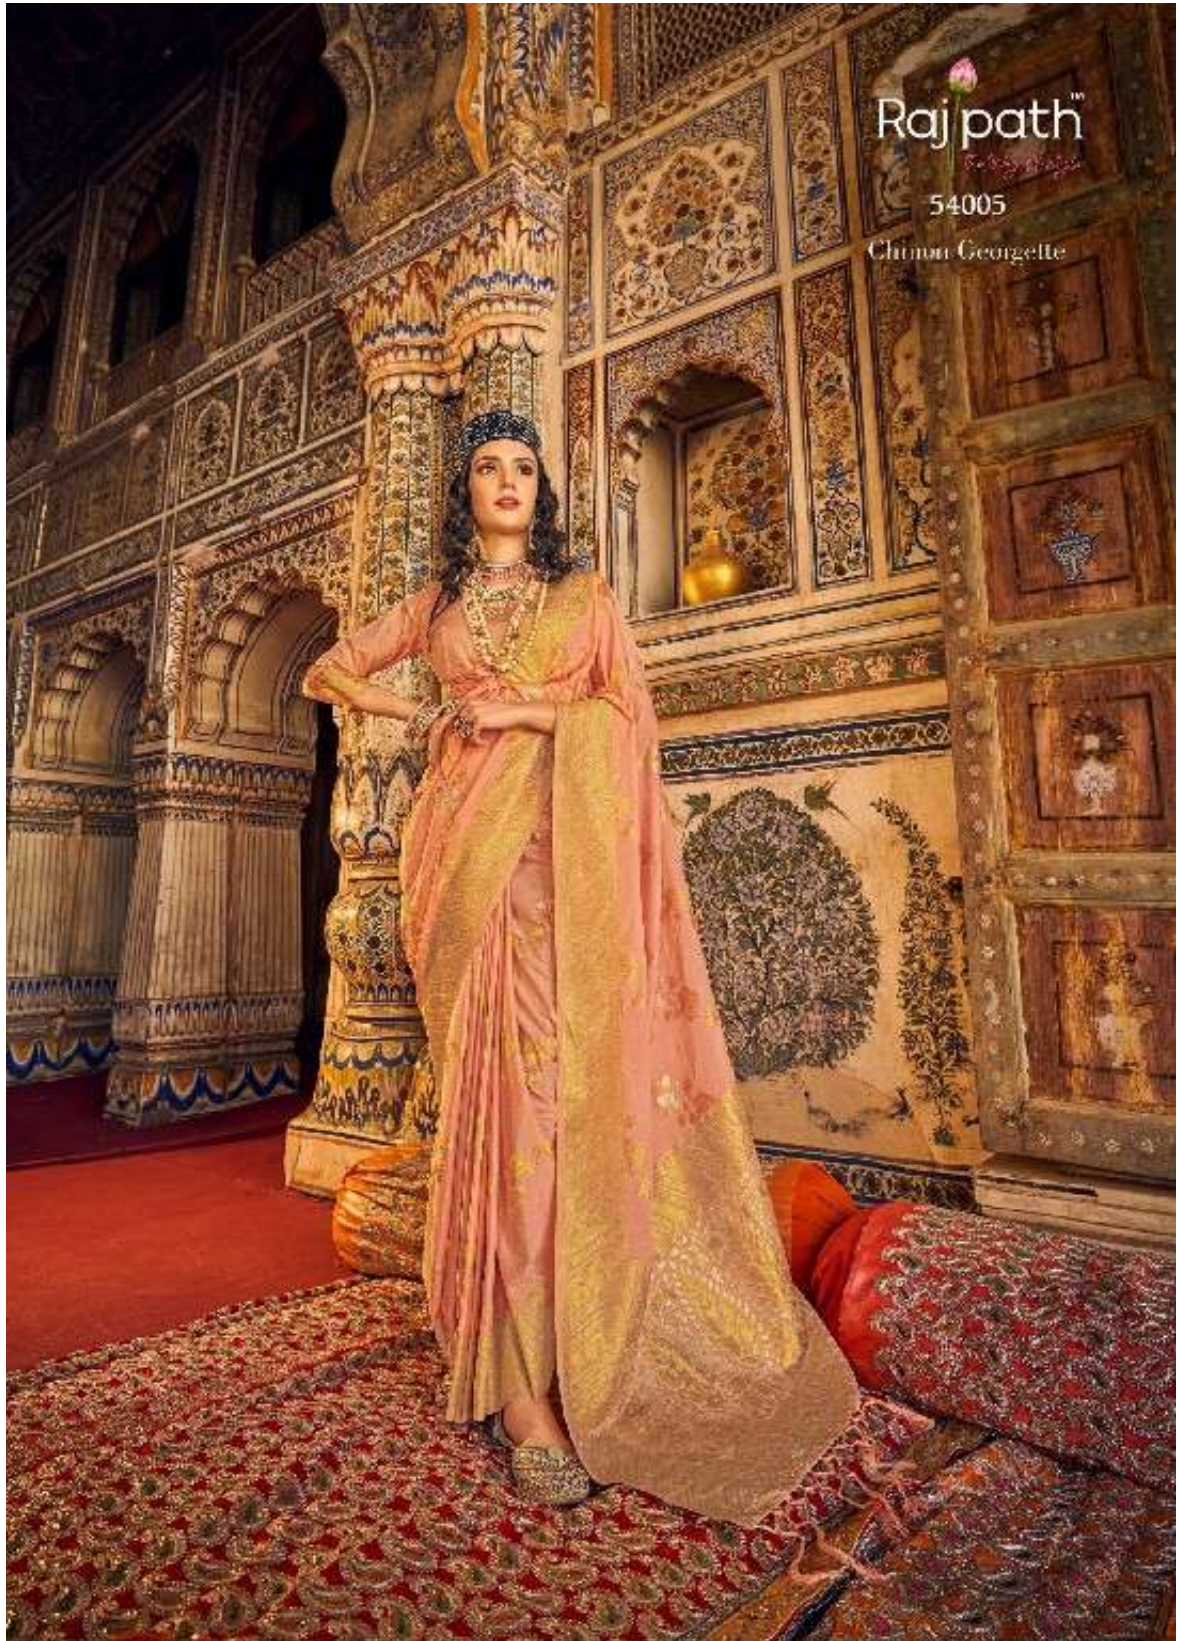

Raj path™

54005

Chimni Georgette