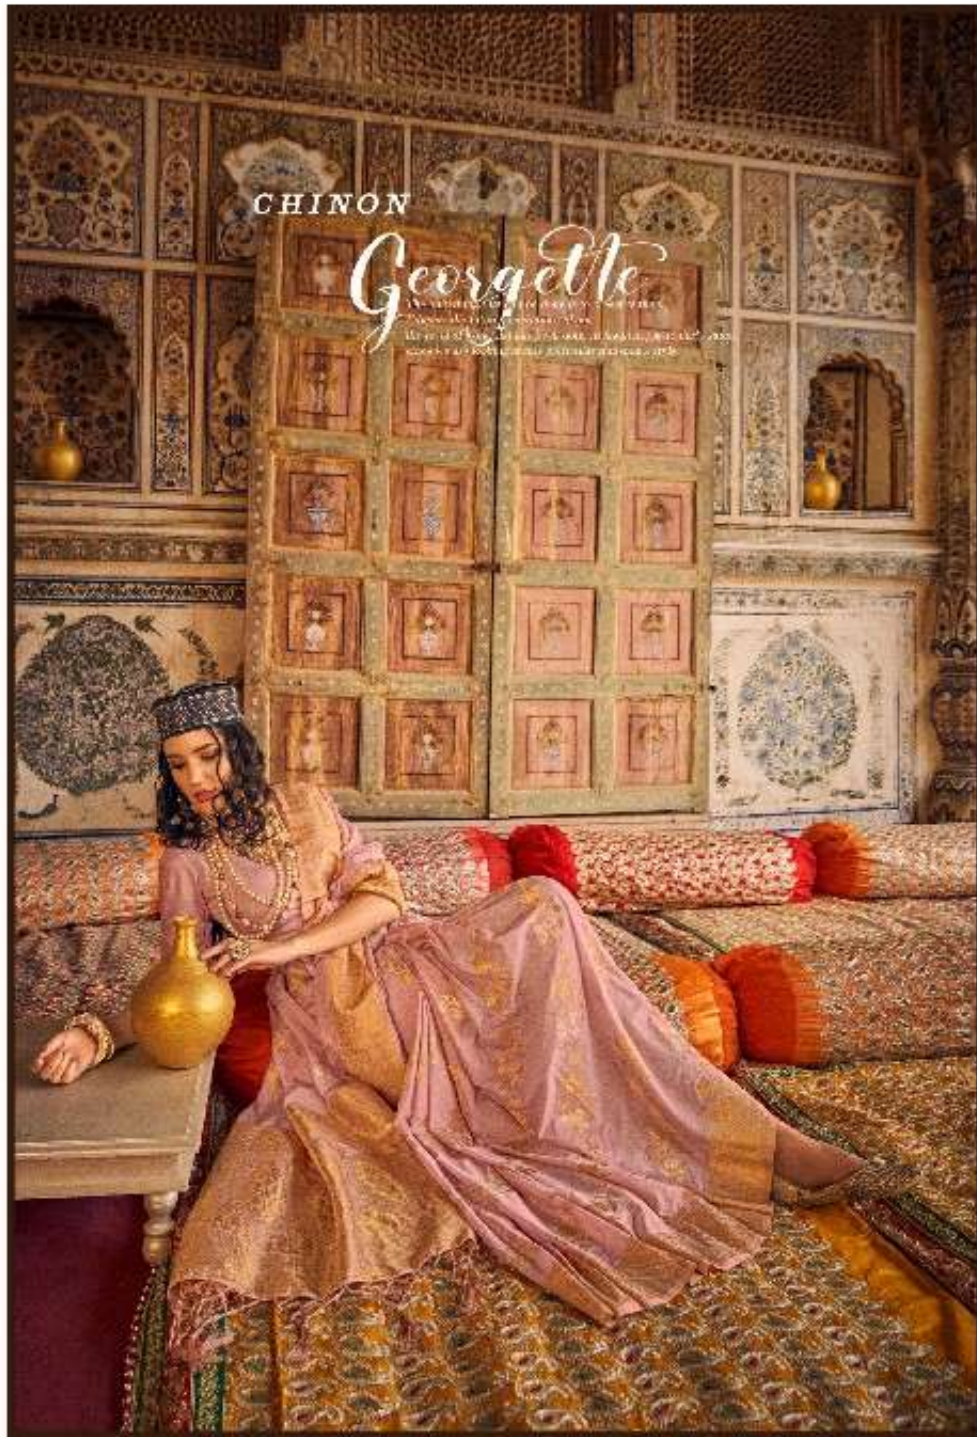

Rajpath™

Annie

Chiron Georgette

Rajpath™

Annie

Chiron Georgette

CHINON

*Georgette*

Georgette is a soft and flowing fabric that is perfect for creating elegant and graceful designs. It is a popular choice for sarees and blouses, and is known for its lightweight and breathable nature. Georgette is also a versatile fabric that can be used for a variety of occasions, from casual to formal.