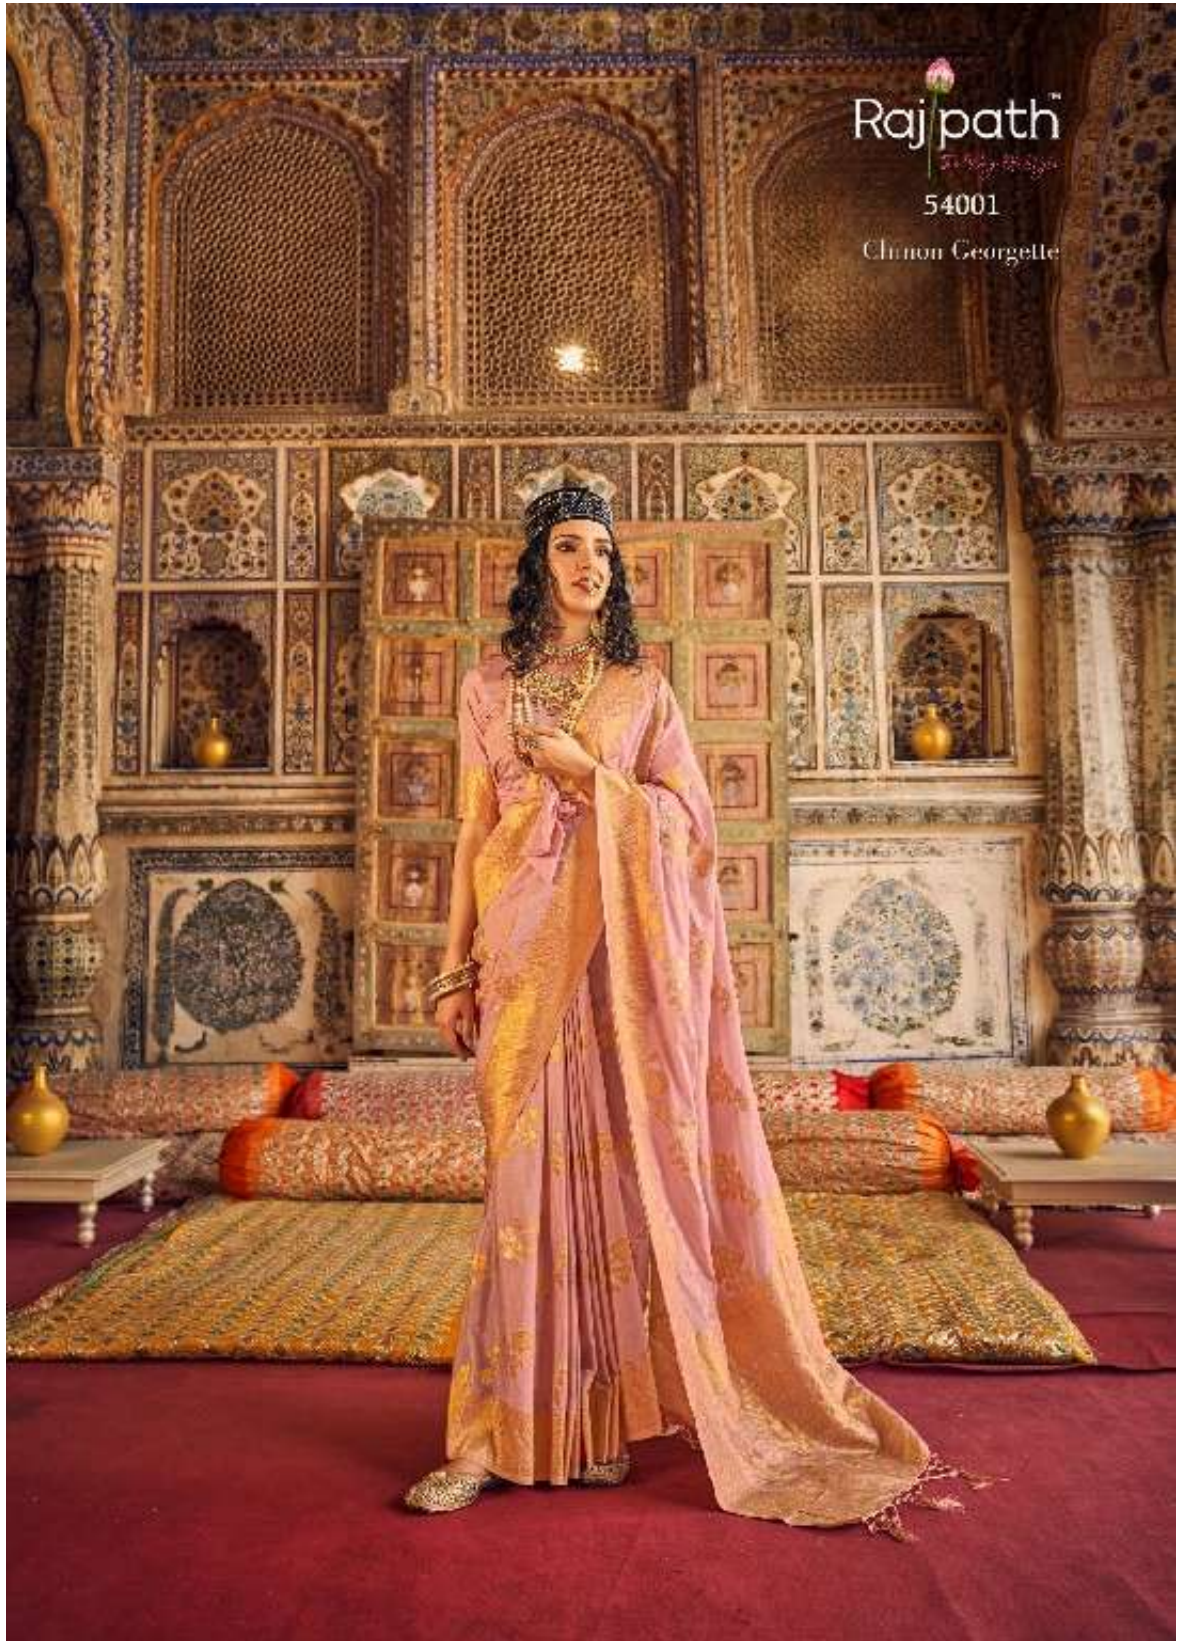

Rajpath™

54001

Chinon Georgette