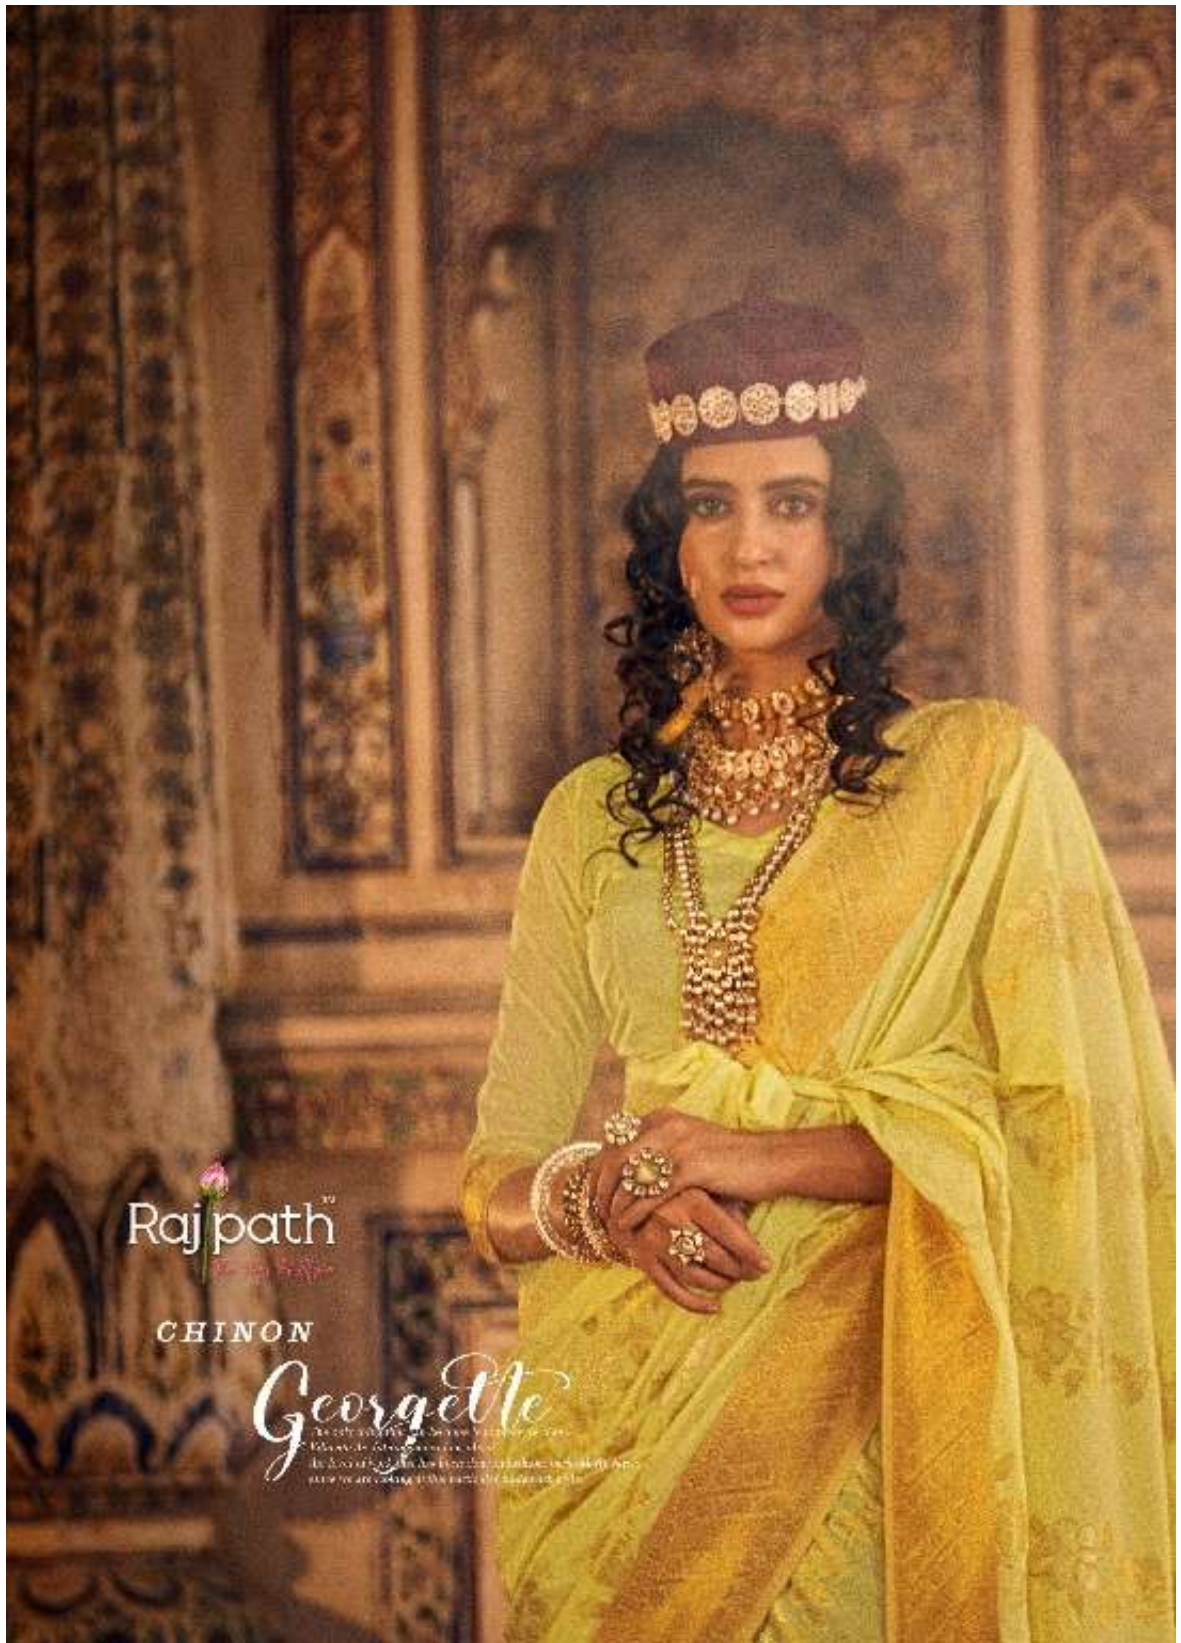

Rajpath™

CHINON

CHINON

Georgette