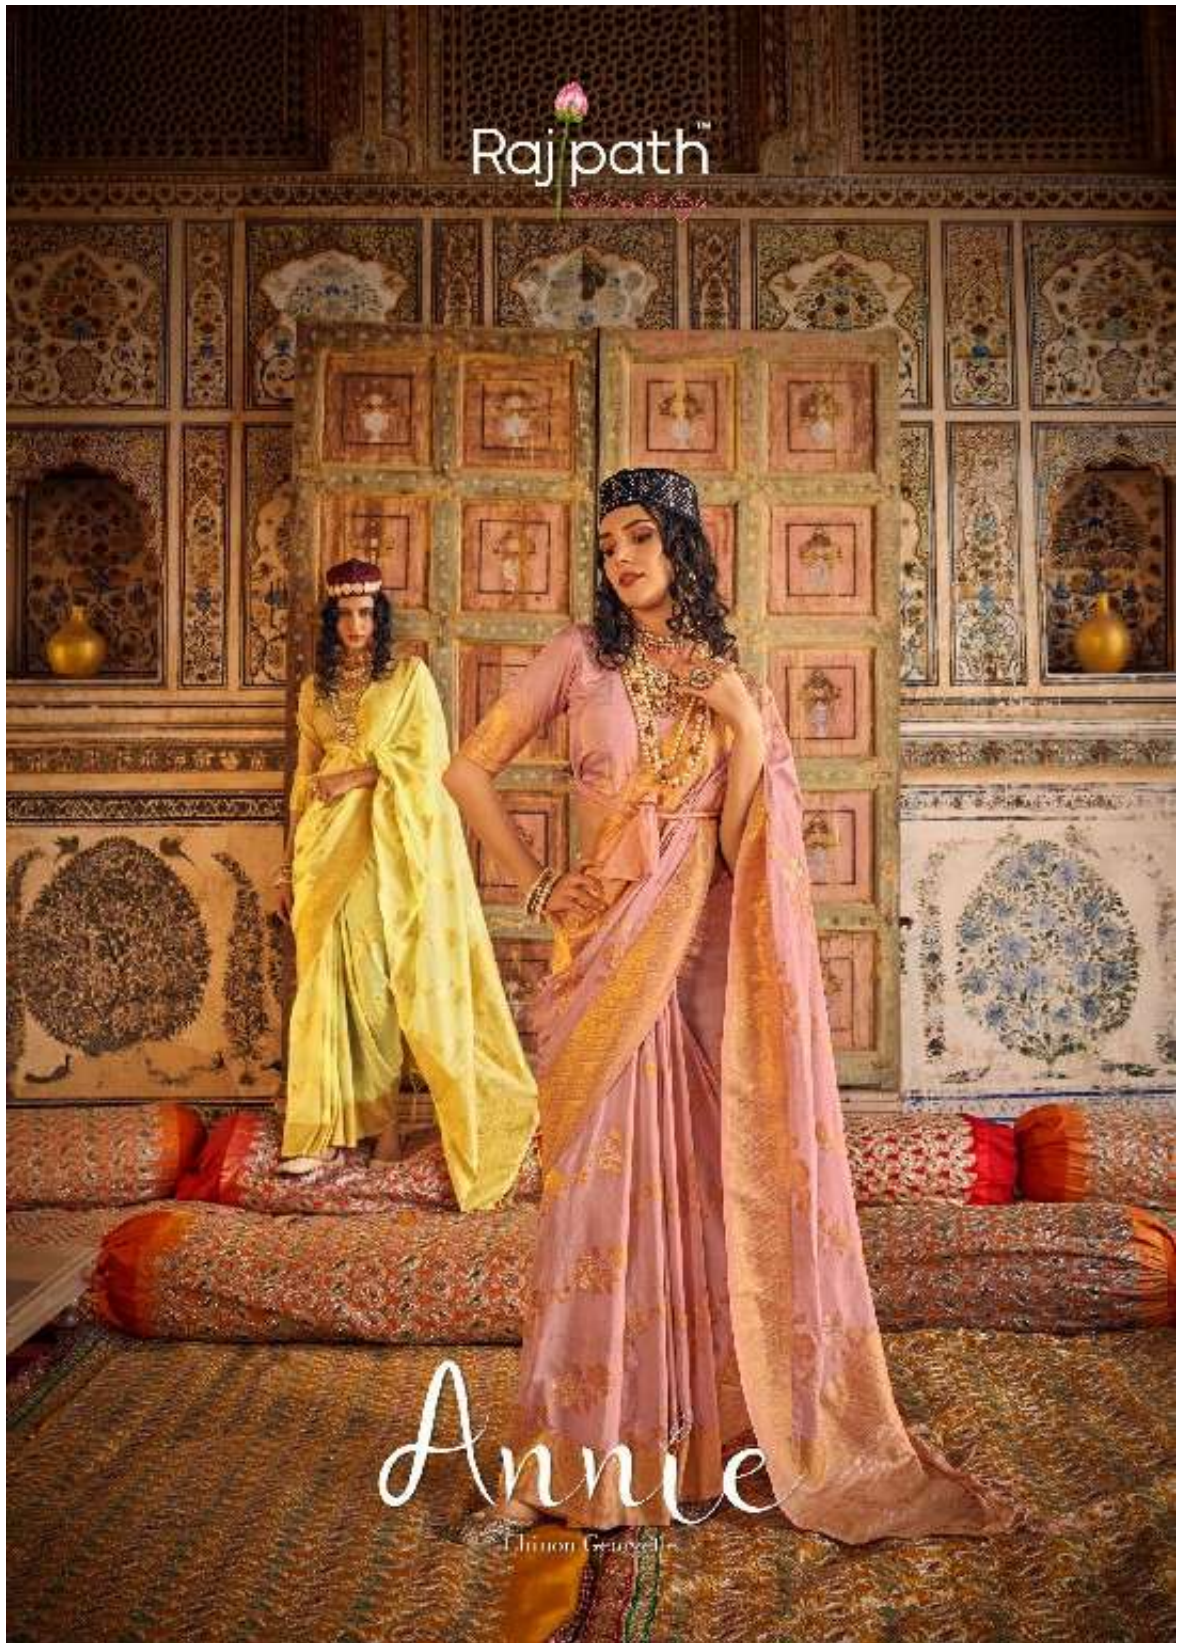

Rajpath™

Annie

Chiron Georgette

Rajpath™

Annie

Chiron Georgette

CHINON

*Georgette*

Georgette is a soft and flowing fabric that is perfect for creating elegant and graceful designs. It is a popular choice for sarees and blouses, and is known for its lightweight and breathable nature. Georgette is also a versatile fabric that can be used for a variety of occasions, from casual to formal.