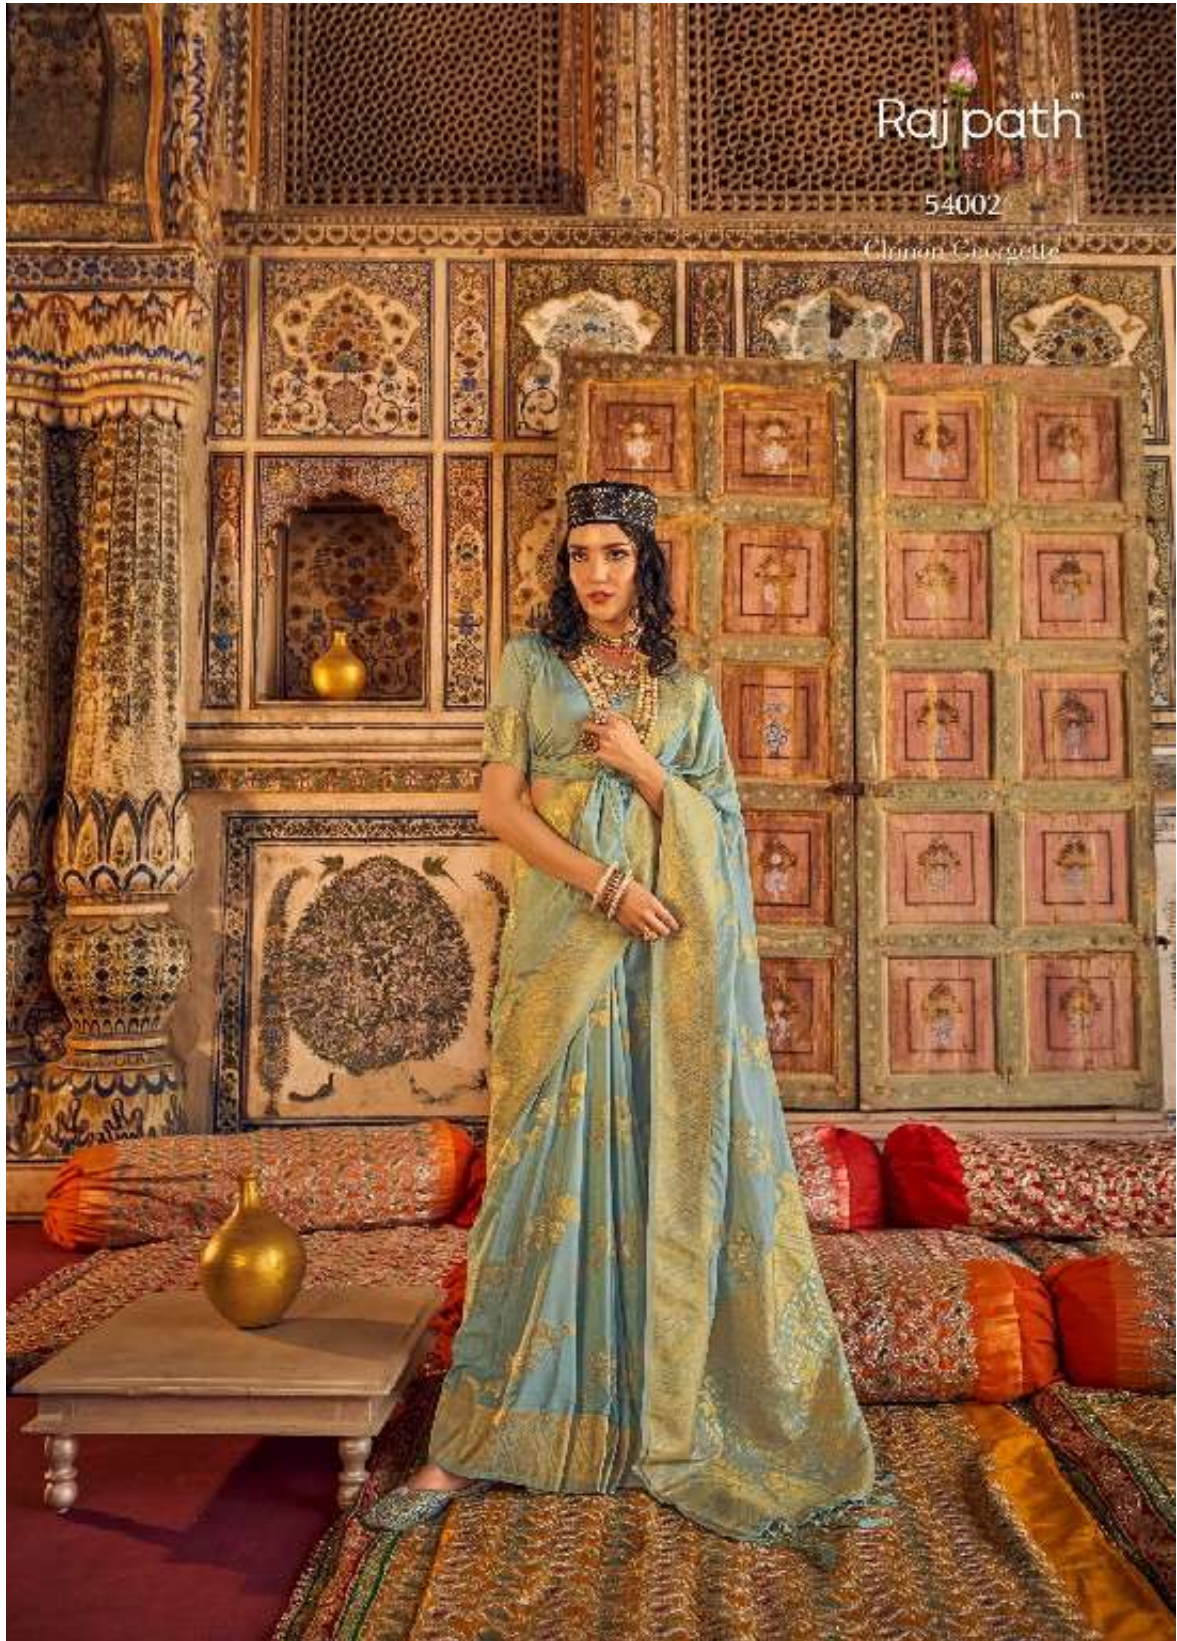

Georgette is a soft and flowing fabric that is perfect for creating elegant and graceful designs. It is a popular choice for sarees and blouses, and is known for its lightweight and breathable nature. Georgette is also a versatile fabric that can be used for a variety of occasions, from casual to formal.

# Georgette

The world's most beautiful fabric  
The most beautiful fabric in the world  
The most beautiful fabric in the world  
The most beautiful fabric in the world

Raj path™

54002

*Chaman Chavagatta*

CHINON

*Georgette*

CHINON Georgette is a collection of traditional Indian attire, featuring intricate patterns and vibrant colors. The collection is designed for women who appreciate the art of traditional Indian fashion. The garments are made from high-quality Georgette fabric, known for its soft texture and elegant drape. The collection includes sarees, blouses, and accessories, all adorned with traditional Indian motifs and jewelry. The designs are inspired by the rich heritage of Indian fashion, blending traditional elements with contemporary styling. The collection is available in various sizes and colors, allowing women to choose the look that best suits their style and preferences. The garments are perfect for special occasions, festivals, and everyday wear, offering a blend of tradition and modernity. The collection is a testament to the enduring beauty and craftsmanship of Indian fashion.