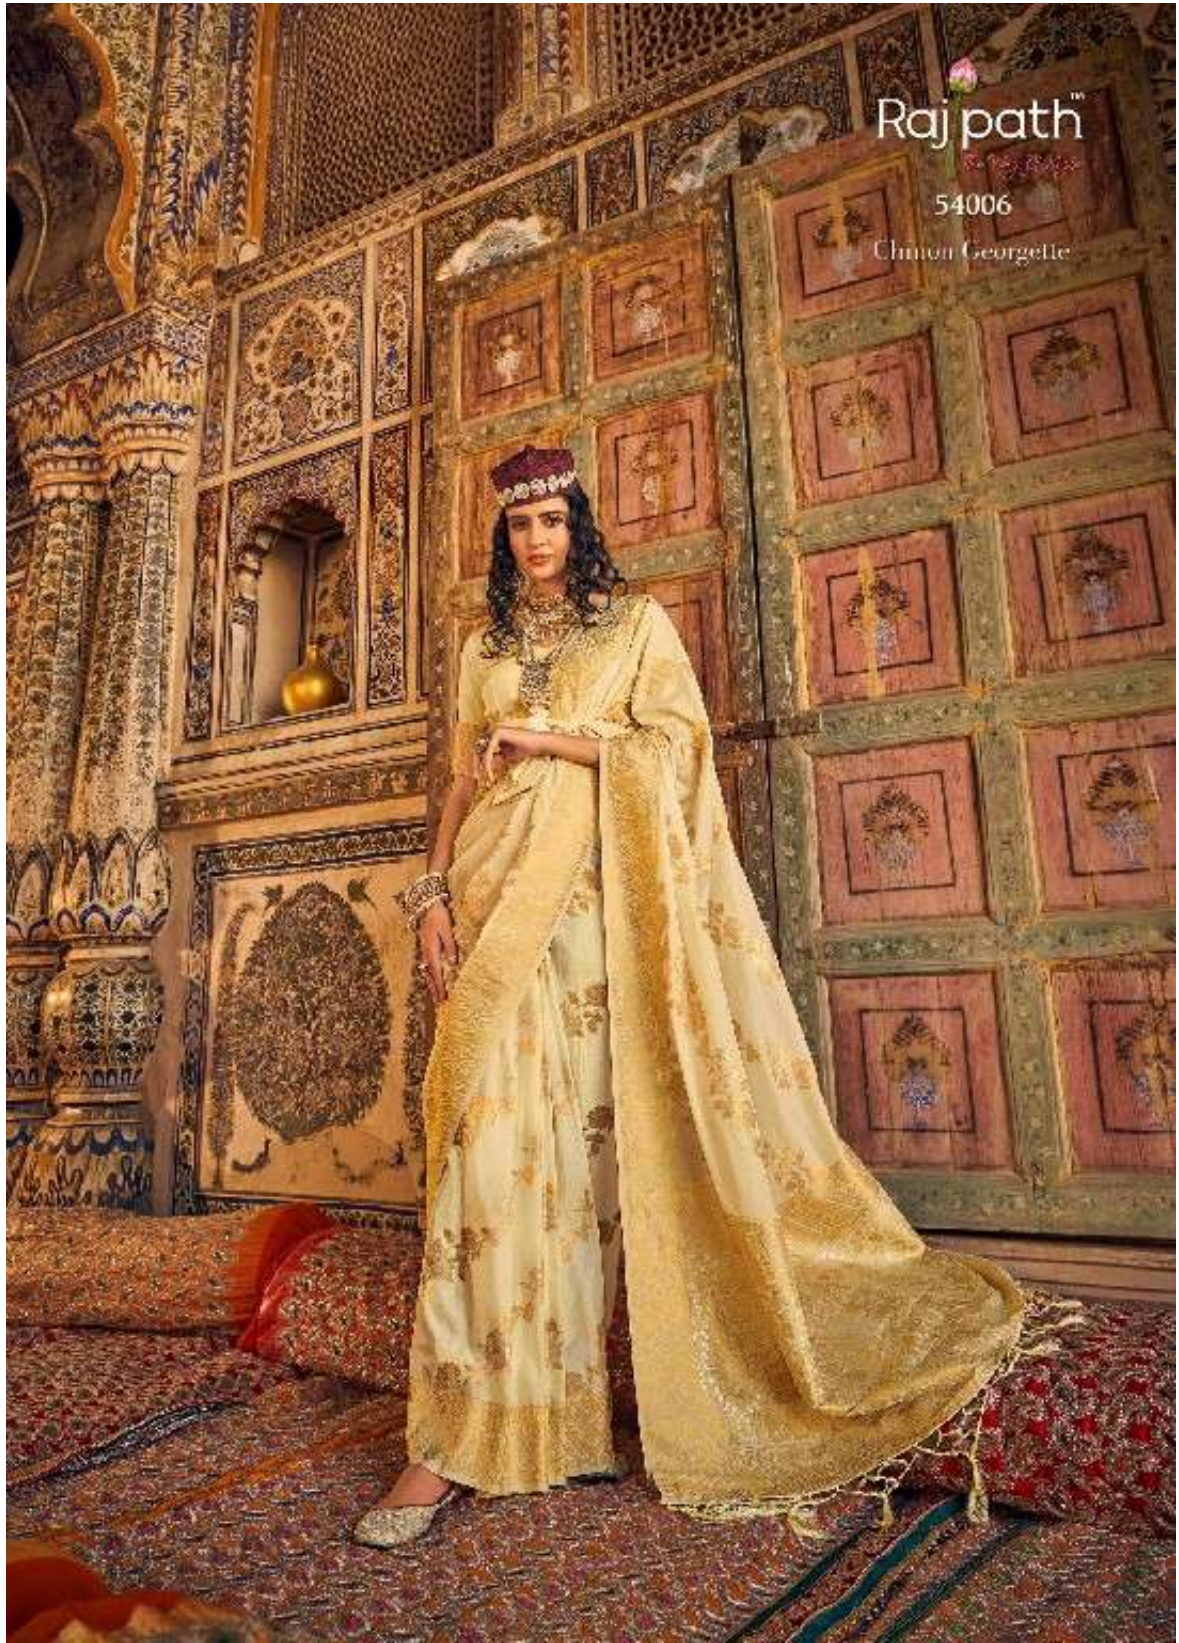

Raj path™

54006

Chimon Georgette