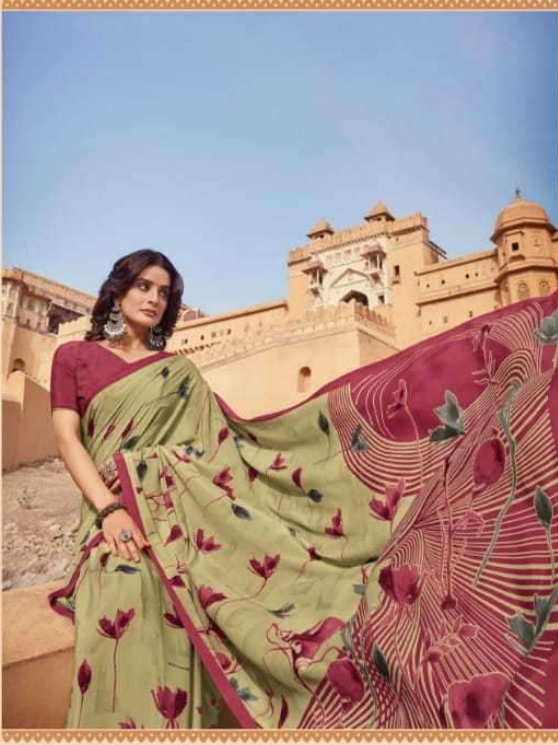

VIPUL
Anil Agarwal Group

Crepey Colla

VOL-22

VIPUL
Anil Agarwal Group

Crepey Colla

VOL-22

 vipul
BY APURVA

82911
Saree

82912
Chocolate

Threads of Heritage

A tribute to the glory and splendor reminiscence of the eras.

 **VIPUL**
BY ANITA DOLY

 vipul
Art Appreciation

82917
Chocolate