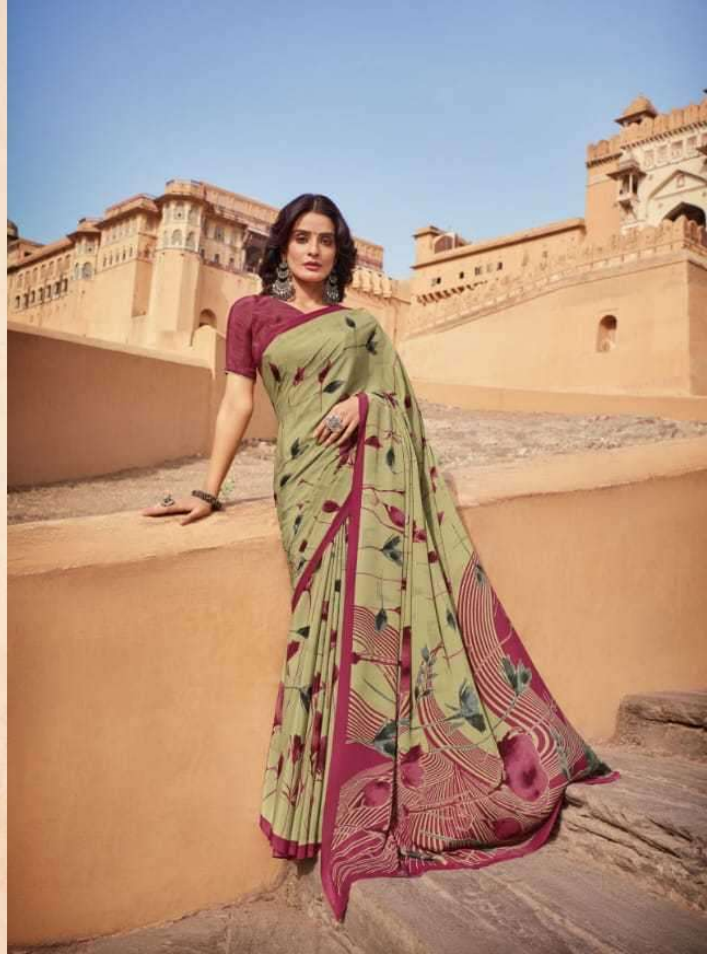

VIPUL
Anil Agarwal Group

Crepey Colla

VOL-22

VIPUL
Anil Agarwal Group

Crepey Colla

VOL-22

 vipul
BY APURVA

82911
Saree

82912
Chocolate

Threads of Heritage

A tribute to the glory and splendor reminiscence of the eras.

 **VIPUL**
BY ANITA DOLY

 vipul
Art Appreciation

82917
Chocolate