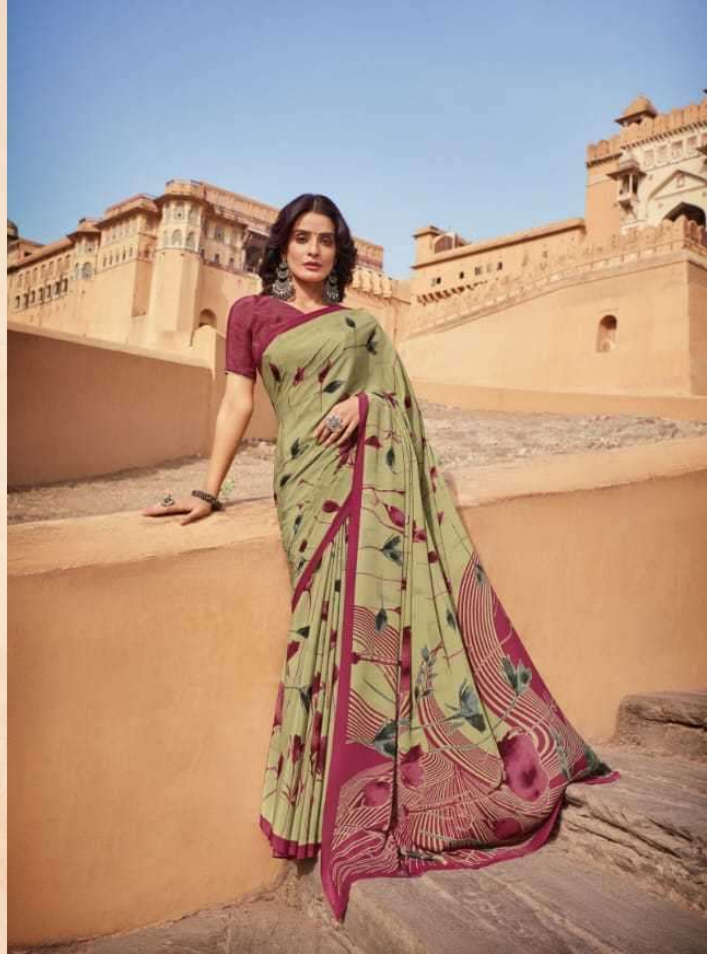

VIPUL[®]
Anil Agarwal Group

Crepey Colla

VOL-22

VIPUL
Anil Agarwal Group

Crepey Colla

VOL-22

 vipul
EST. 1982

82911
Saree

82912
Chocolate

Threads of Heritage

A tribute to the glory and splendor reminiscence of the eras.

 **VIPUL**
BY ANITA DOLY

 vipul
All Seasons

82917
Chocolate