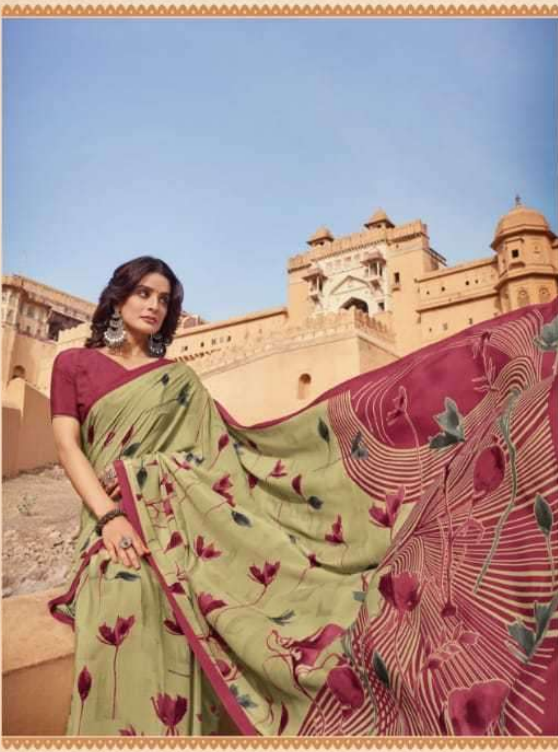

VIPUL[®]
Anil Agarwal Group

Crepey Colla

VOL-22

VIPUL
Anil Agarwal Group

Crepey Colla

VOL-22

 vipul
EST. 1982

82911
Saree

82912
Chocolate

Threads of Heritage

A tribute to the glory and splendor reminiscence of the eras.

 **VIPUL**
BY ANITA DOLY

 vipul
All Seasons

82917
Chocolate