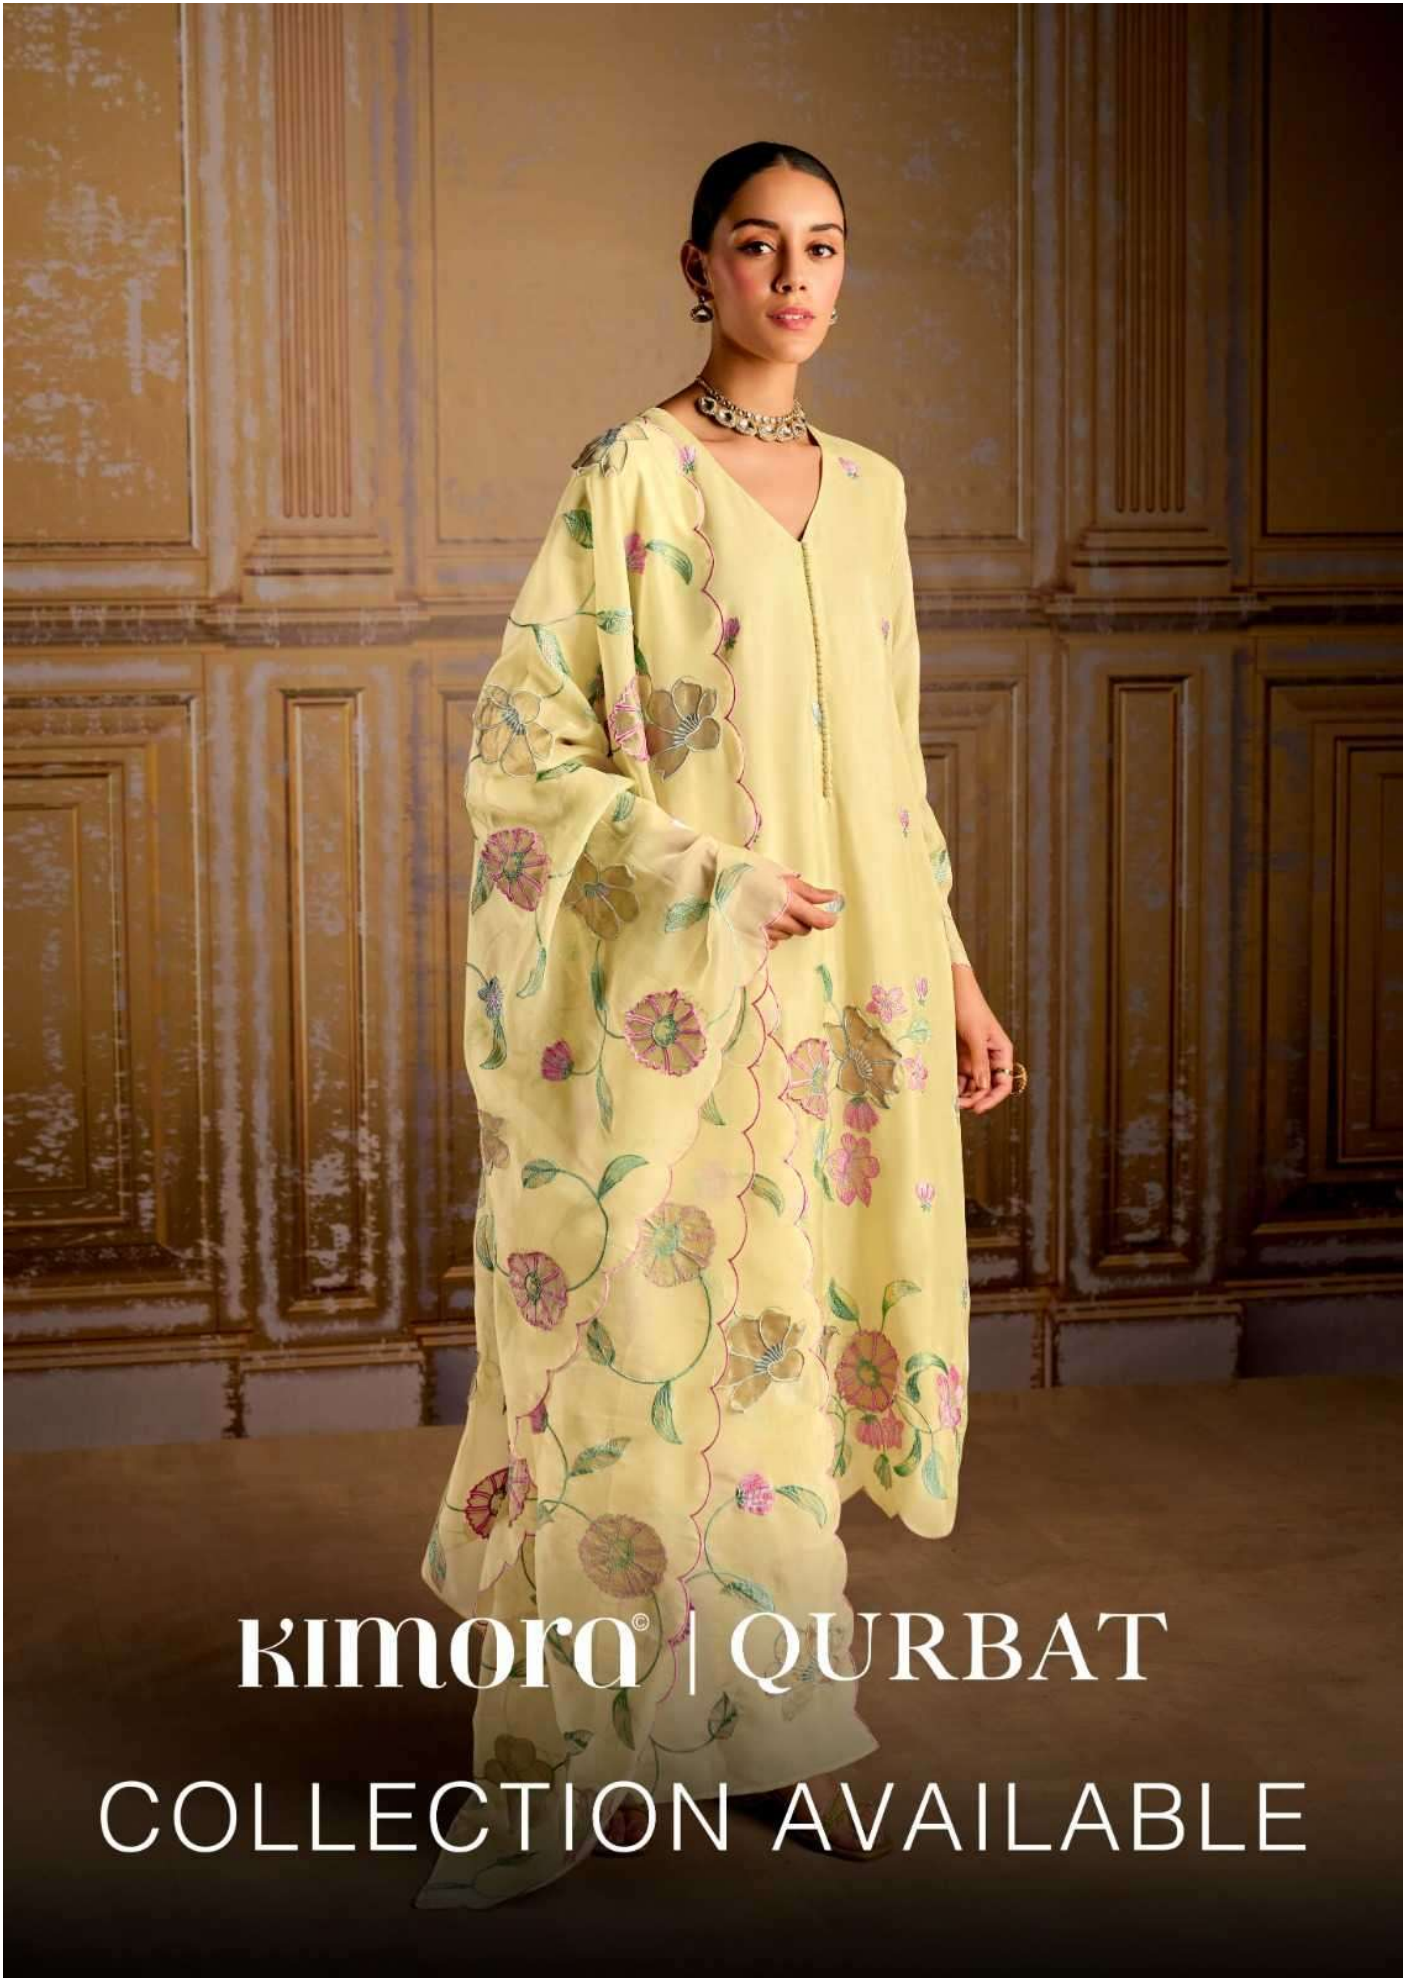

KIMORA® | QURBAT
COLLECTION AVAILABLE