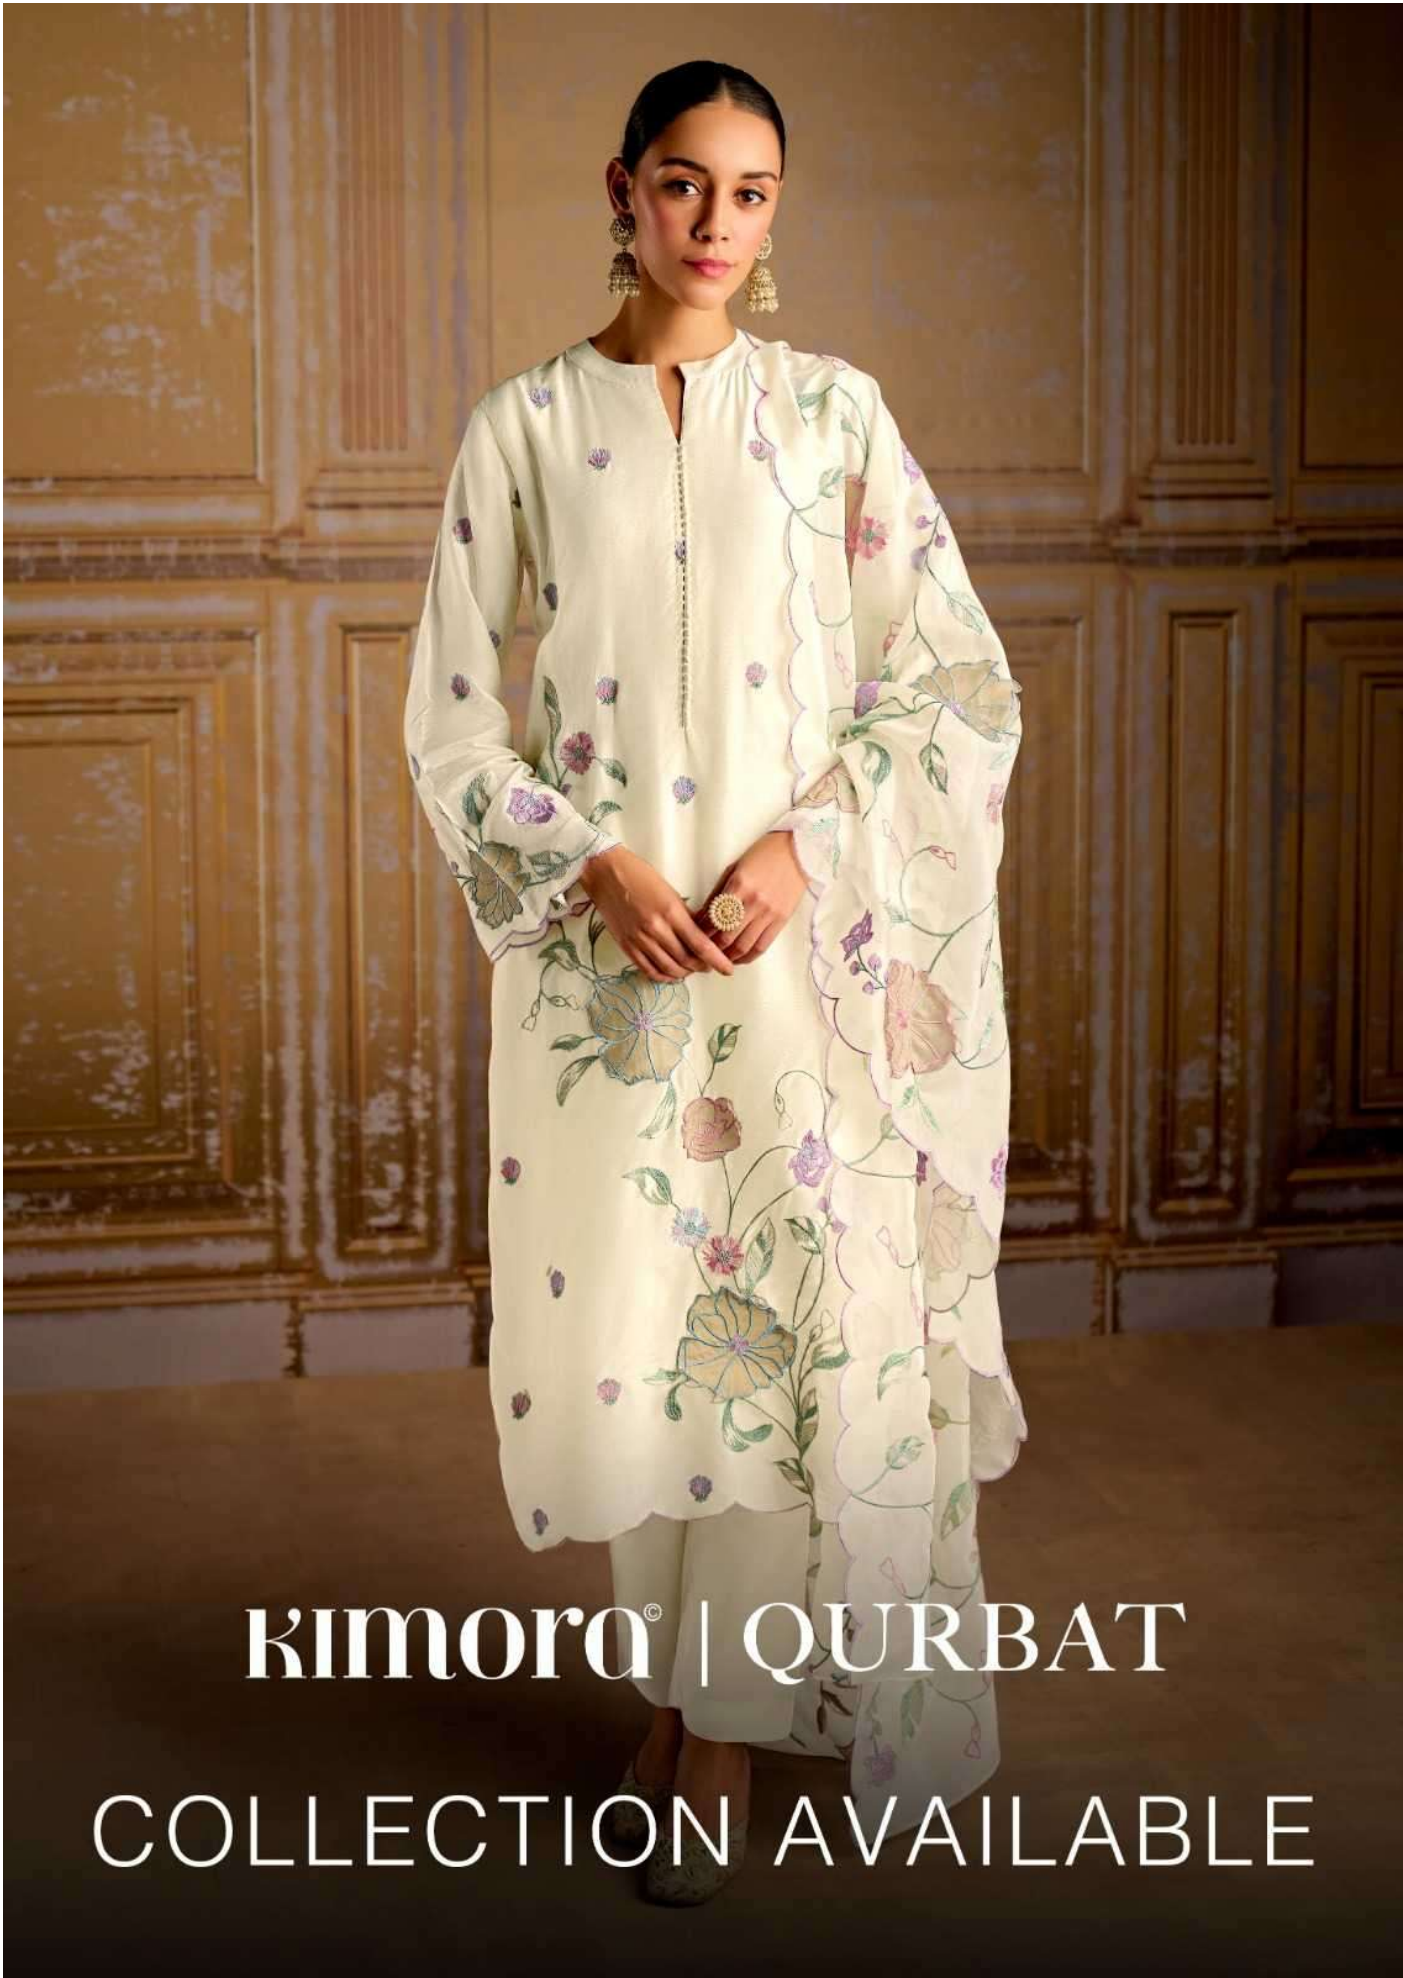

kimora® | QURBAT

COLLECTION AVAILABLE

~ QURBAT ~VOL-51

Price List

Sr.No	Design No	Rate
1	2211	2295
2	2212	2295
3	2213	2295
4	2214	2295
5	2215	2295
6	2216	2295
Total		13770