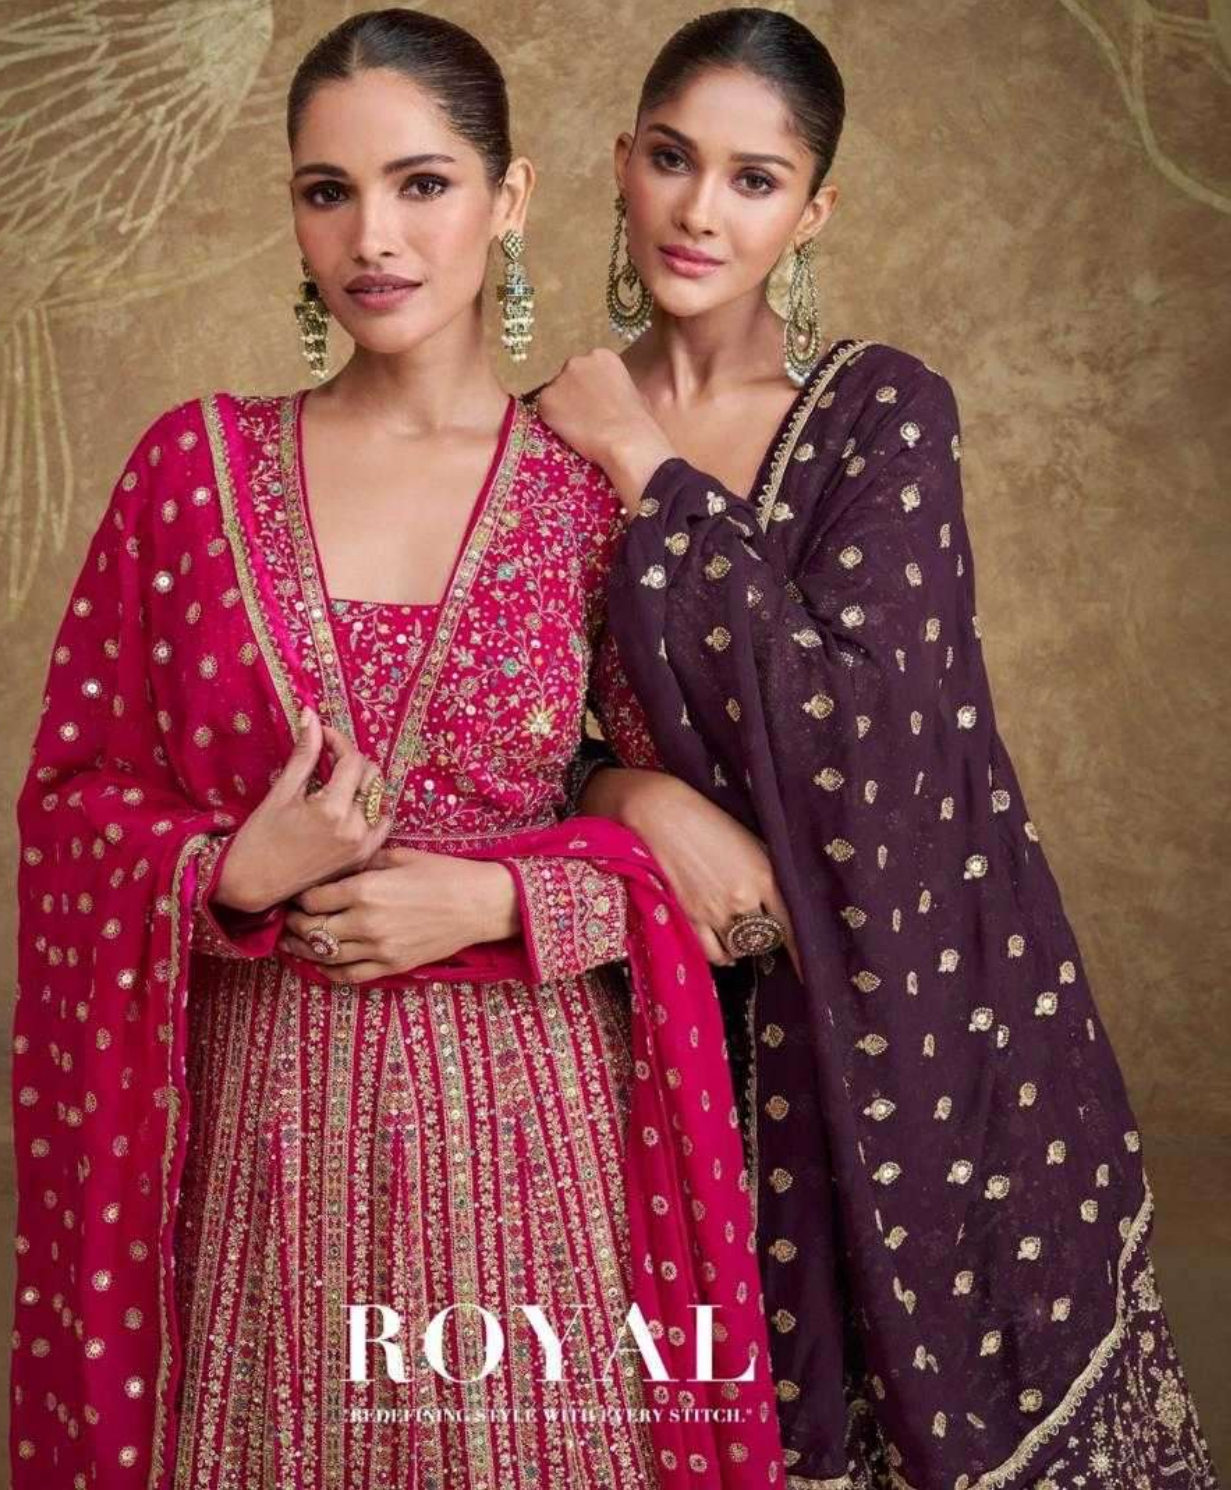

SAYURI®
Designer

ROYAL

REDEFINING STYLE WITH EVERY STITCH.™