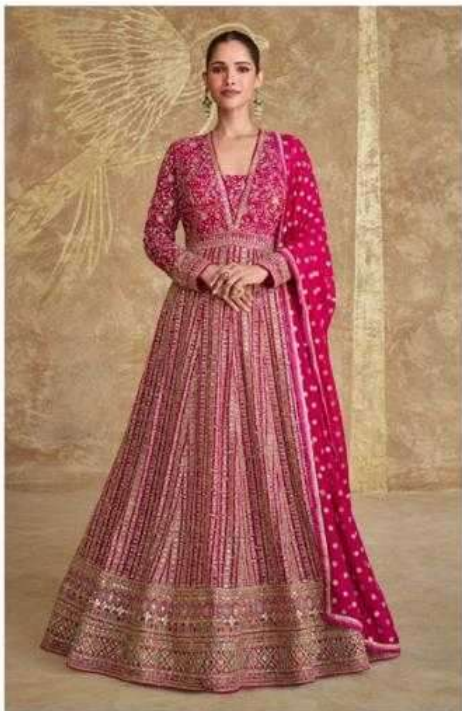

# ROYAL

"REDEFINING STYLE WITH EVERY STITCH."

5650

5651

5652

SAYURI<sup>®</sup>  
Designer

ROYAL

"REDEFINING STYLE WITH EVERY STITCH."