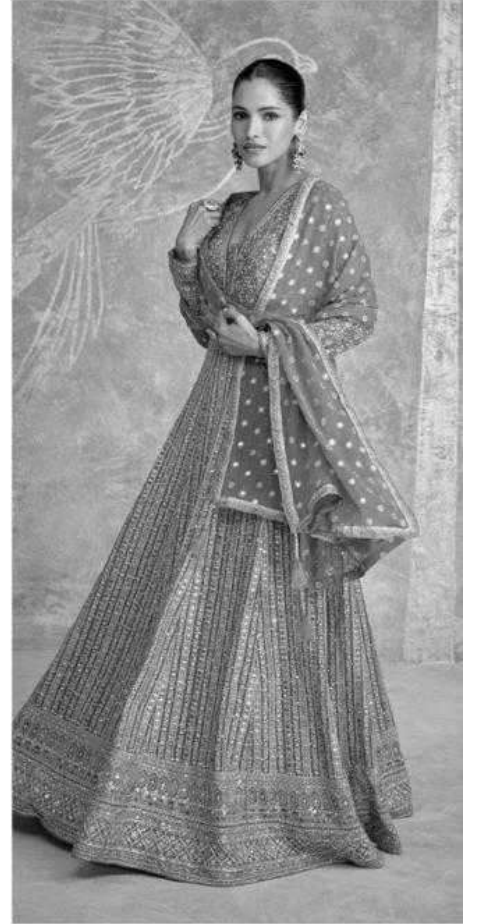

# ROYAL

"REDEFINING STYLE WITH EVERY STITCH."

5650

5651

5652

SAYURI<sup>®</sup>  
Designer

ROYAL

"REDEFINING STYLE WITH EVERY STITCH."