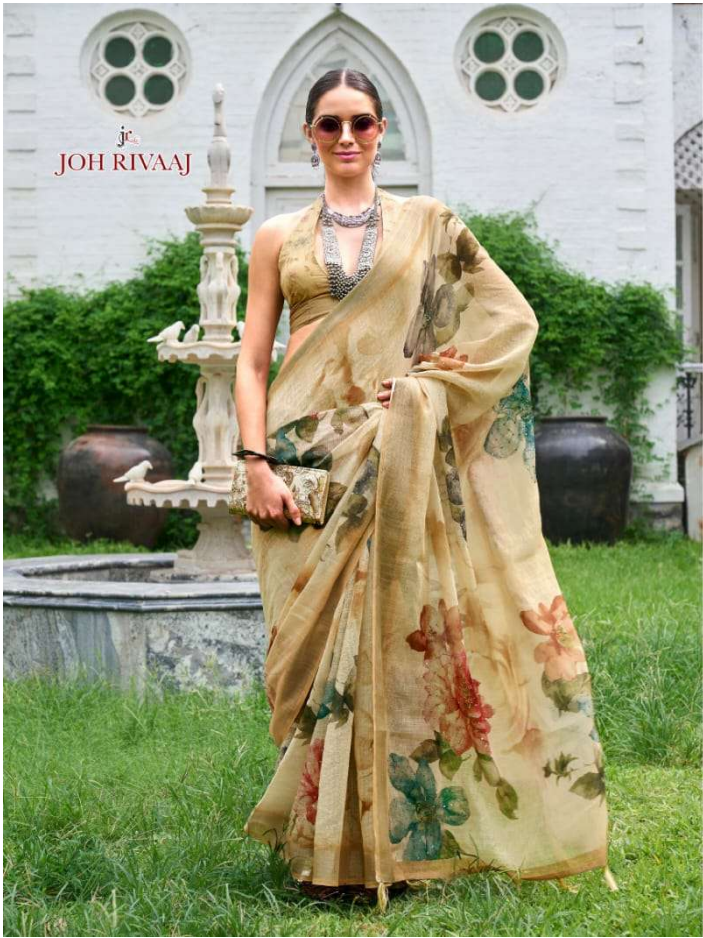

JOH RIVAAJ

Jaymee

24811

24812

24813

24814

24815

24816

24817

JR
JOH RIVAAJ

THE MYSTIC BEAUTY

From modern floral bouquets to crisp, sunny prints, this season's crop of sarees from JR will have you wanting for more.

24816

JOH RIVAAJ

24817

Jr.
JOH RIVAAJ