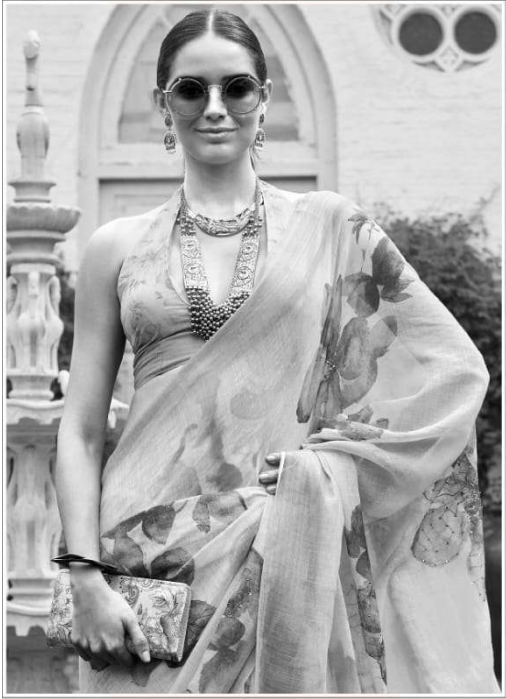

JR
JOH RIVAAJ

THE MYSTIC BEAUTY