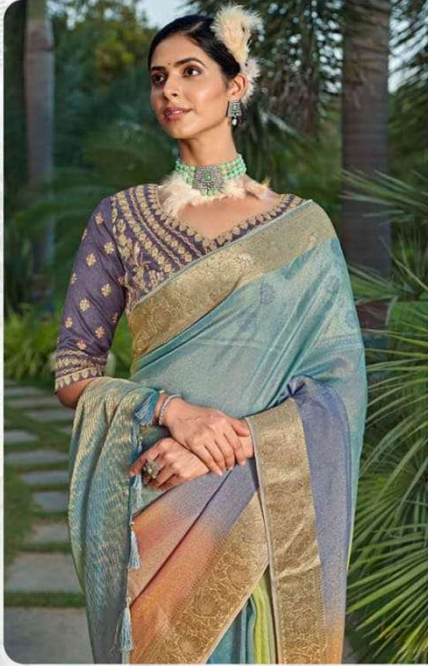

JOH RIVAAJ

INFINITE
PARADISE

◆ D.No.24336 ◆