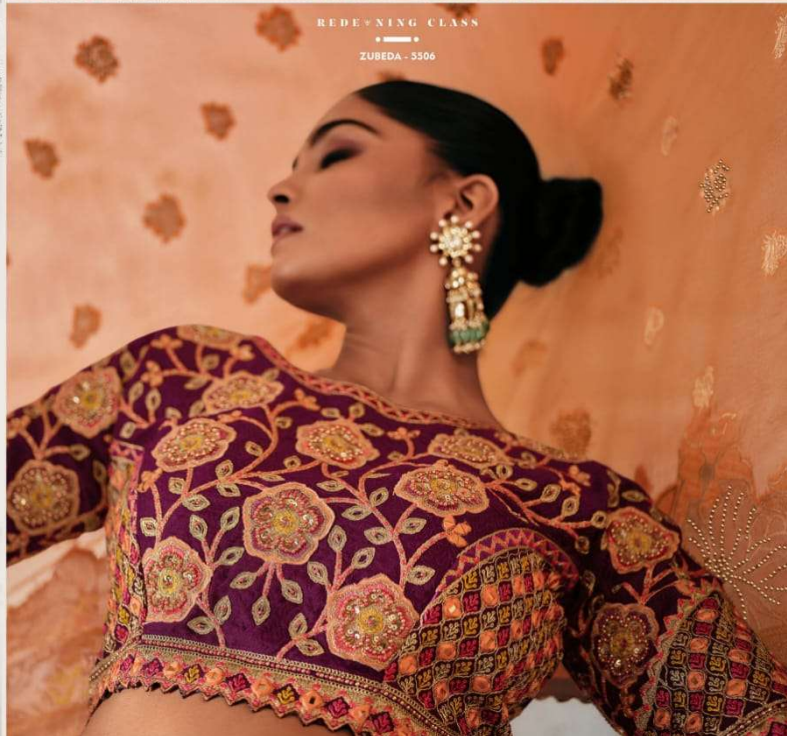

ZUBEDA - 5504

 RAJGURU[®]
RISE

ZUBEDA
जुबेदा.

Reflecting the richness of Indian culture, this collection is a true symphony of grace, beauty and fashion at the same time.

RAJGURU
BY

REDEFINING CLASS
ZUBEDA - 5506

 **RAJGURU**

ROYALTY
EXCLUSIVENESS

*Picking a lineage, an era of royalty and exclusiveness;
your hunt for the best piece ends here gracefully.*

RAJGURU

REDE=NING CLASS

ZUBEDA - 5506

LAVISH CHRONICLES

• This exquisite saree is rich lined with gold motifs and tassels details will lend you a regal look for sure. Indulge in lavish chronicles.
ZUBEDA - 3505