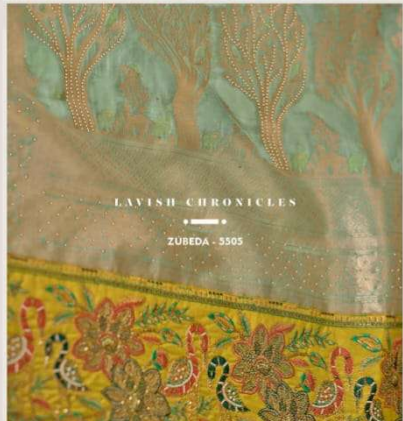

ZUBEDA - 5504

 RAJGURU[®]
RISE

ZUBEDA
जुबेदा.

Reflecting the richness of Indian culture, this collection is a true symphony of grace, beauty and fashion at the same time.

RAJGURU
BY

REDEFINING CLASS
ZUBEDA - 5506

 **RAJGURU**

ROYALTY
EXCLUSIVENESS

*Picking a lineage, an era of royalty and exclusiveness;
your hunt for the best piece ends here gracefully.*

RAJGURU

REDE=NING CLASS

ZUBEDA - 5506

LAVISH CHRONICLES

• This exquisite saree is rich lined with gold motifs and tassels details will lend you a regal look for sure. Indulge in lavish chronicles.
ZUBEDA - 3505

LAVISH CHRONICLES

ZUBEDA - 5505

RAJGURU

INDULGE IN ELEGANCE

ZUBEDA - 5504

RAJGURU

 **RAJGURU**
RISE

INDULGE IN ELEGANCE