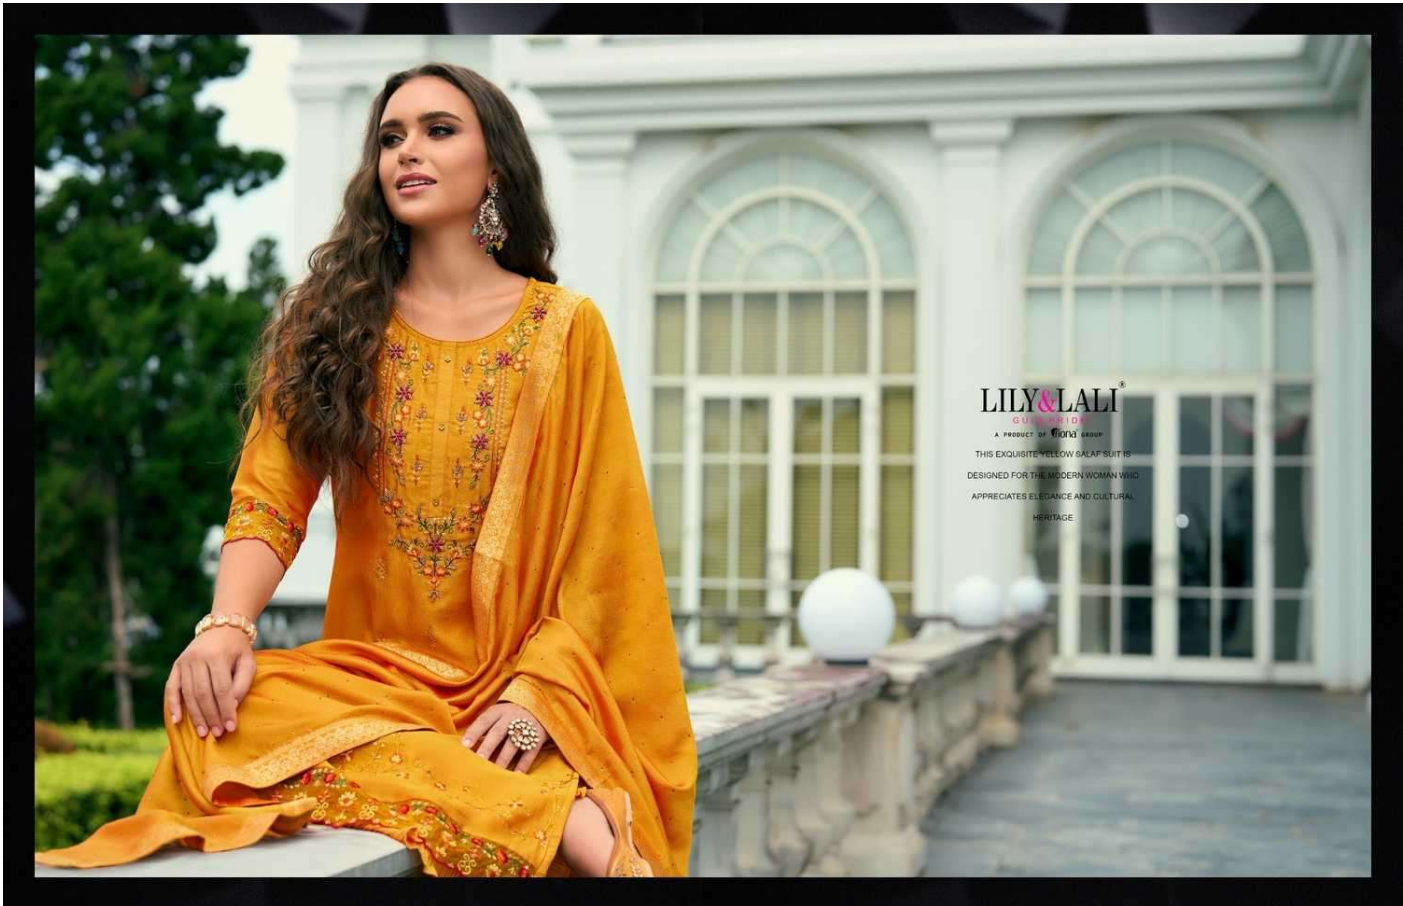

LILY & LALI®
GULSHAD
A PRODUCT OF KINOH GROUP

THIS EXQUISITE YELLOW SALAF SUIT IS
DESIGNED FOR THE MODERN WOMAN WHO
APPRECIATES ELEGANCE AND CULTURAL
HERITAGE