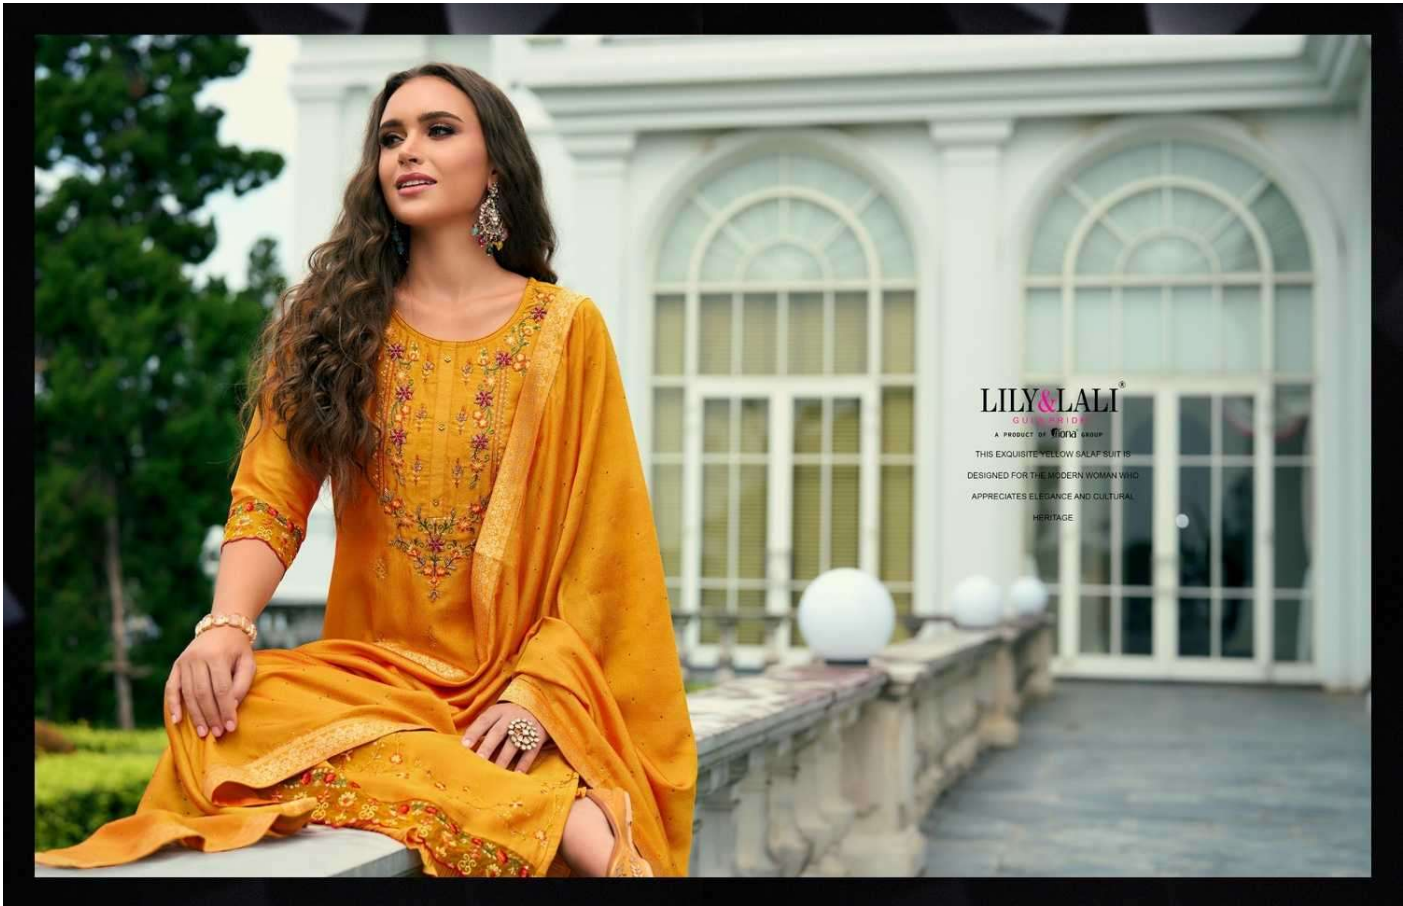

LILY & LALI®
GULSHAN
A PRODUCT OF KINOH GROUP

THIS EXQUISITE YELLOW SALAF SUIT IS
DESIGNED FOR THE MODERN WOMAN WHO
APPRECIATES ELEGANCE AND CULTURAL
HERITAGE