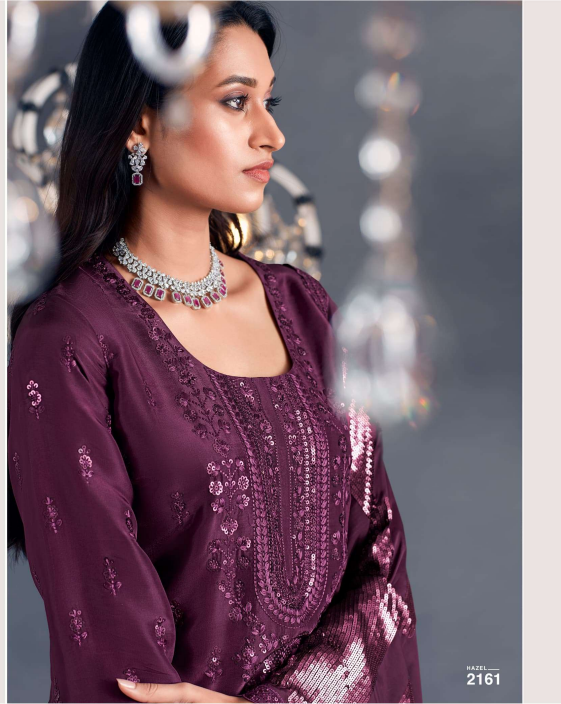

kimora[®]

HAZEL

kimora[®]

HAZEL

KIMORA

MODEL
2161

kimora

KIMORA

— 2165 —

— 2166 —

— 2167 —

— 2168 —

HAZEL

TOP

PURE RUSSIAN SILK WITH TONAL THREAD AND SEQUINS
EMBROIDERY ON NECK LINE BUTTIS AND SCALLOPED
EMBROIDERY ON SLEEVES

DUPATTA