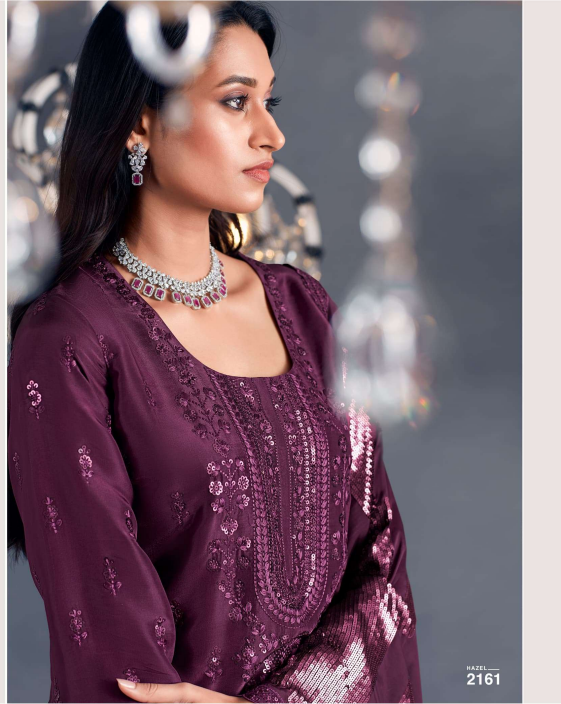

kimora<sup>®</sup>

HAZEL

kimora<sup>®</sup>

HAZEL

KIMORA

HAZZEL  
2161

KIMORA

KIMORA

## TOP

PURE RUSSIAN SILK WITH TONAL THREAD AND SEQUINS  
EMBROIDERY ON NECK LINE BUTTIS AND SCALLOPED  
EMBROIDERY ON SLEEVES