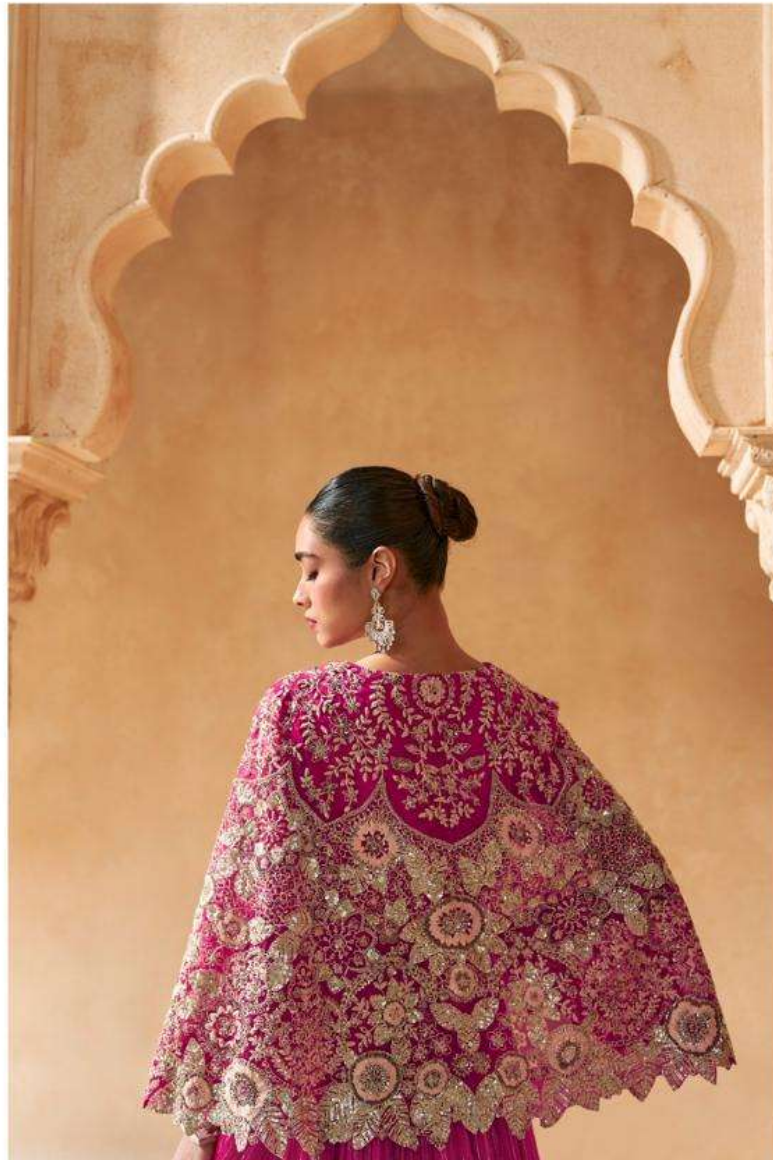

SAYURI®
— Designer

SUMMER FASHION

SS COLLECTION-2023

CODE - 5604