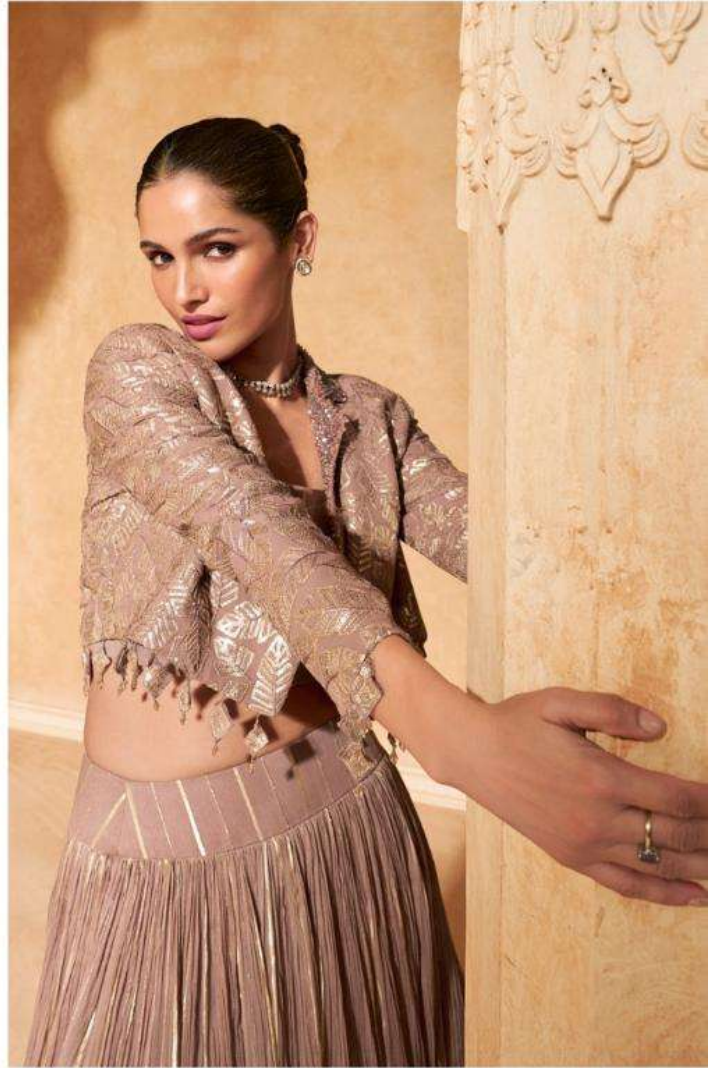

SAYURI®
Designer

CODE - 5603

SS COLLECTION - 2023

SUMMER FASHION