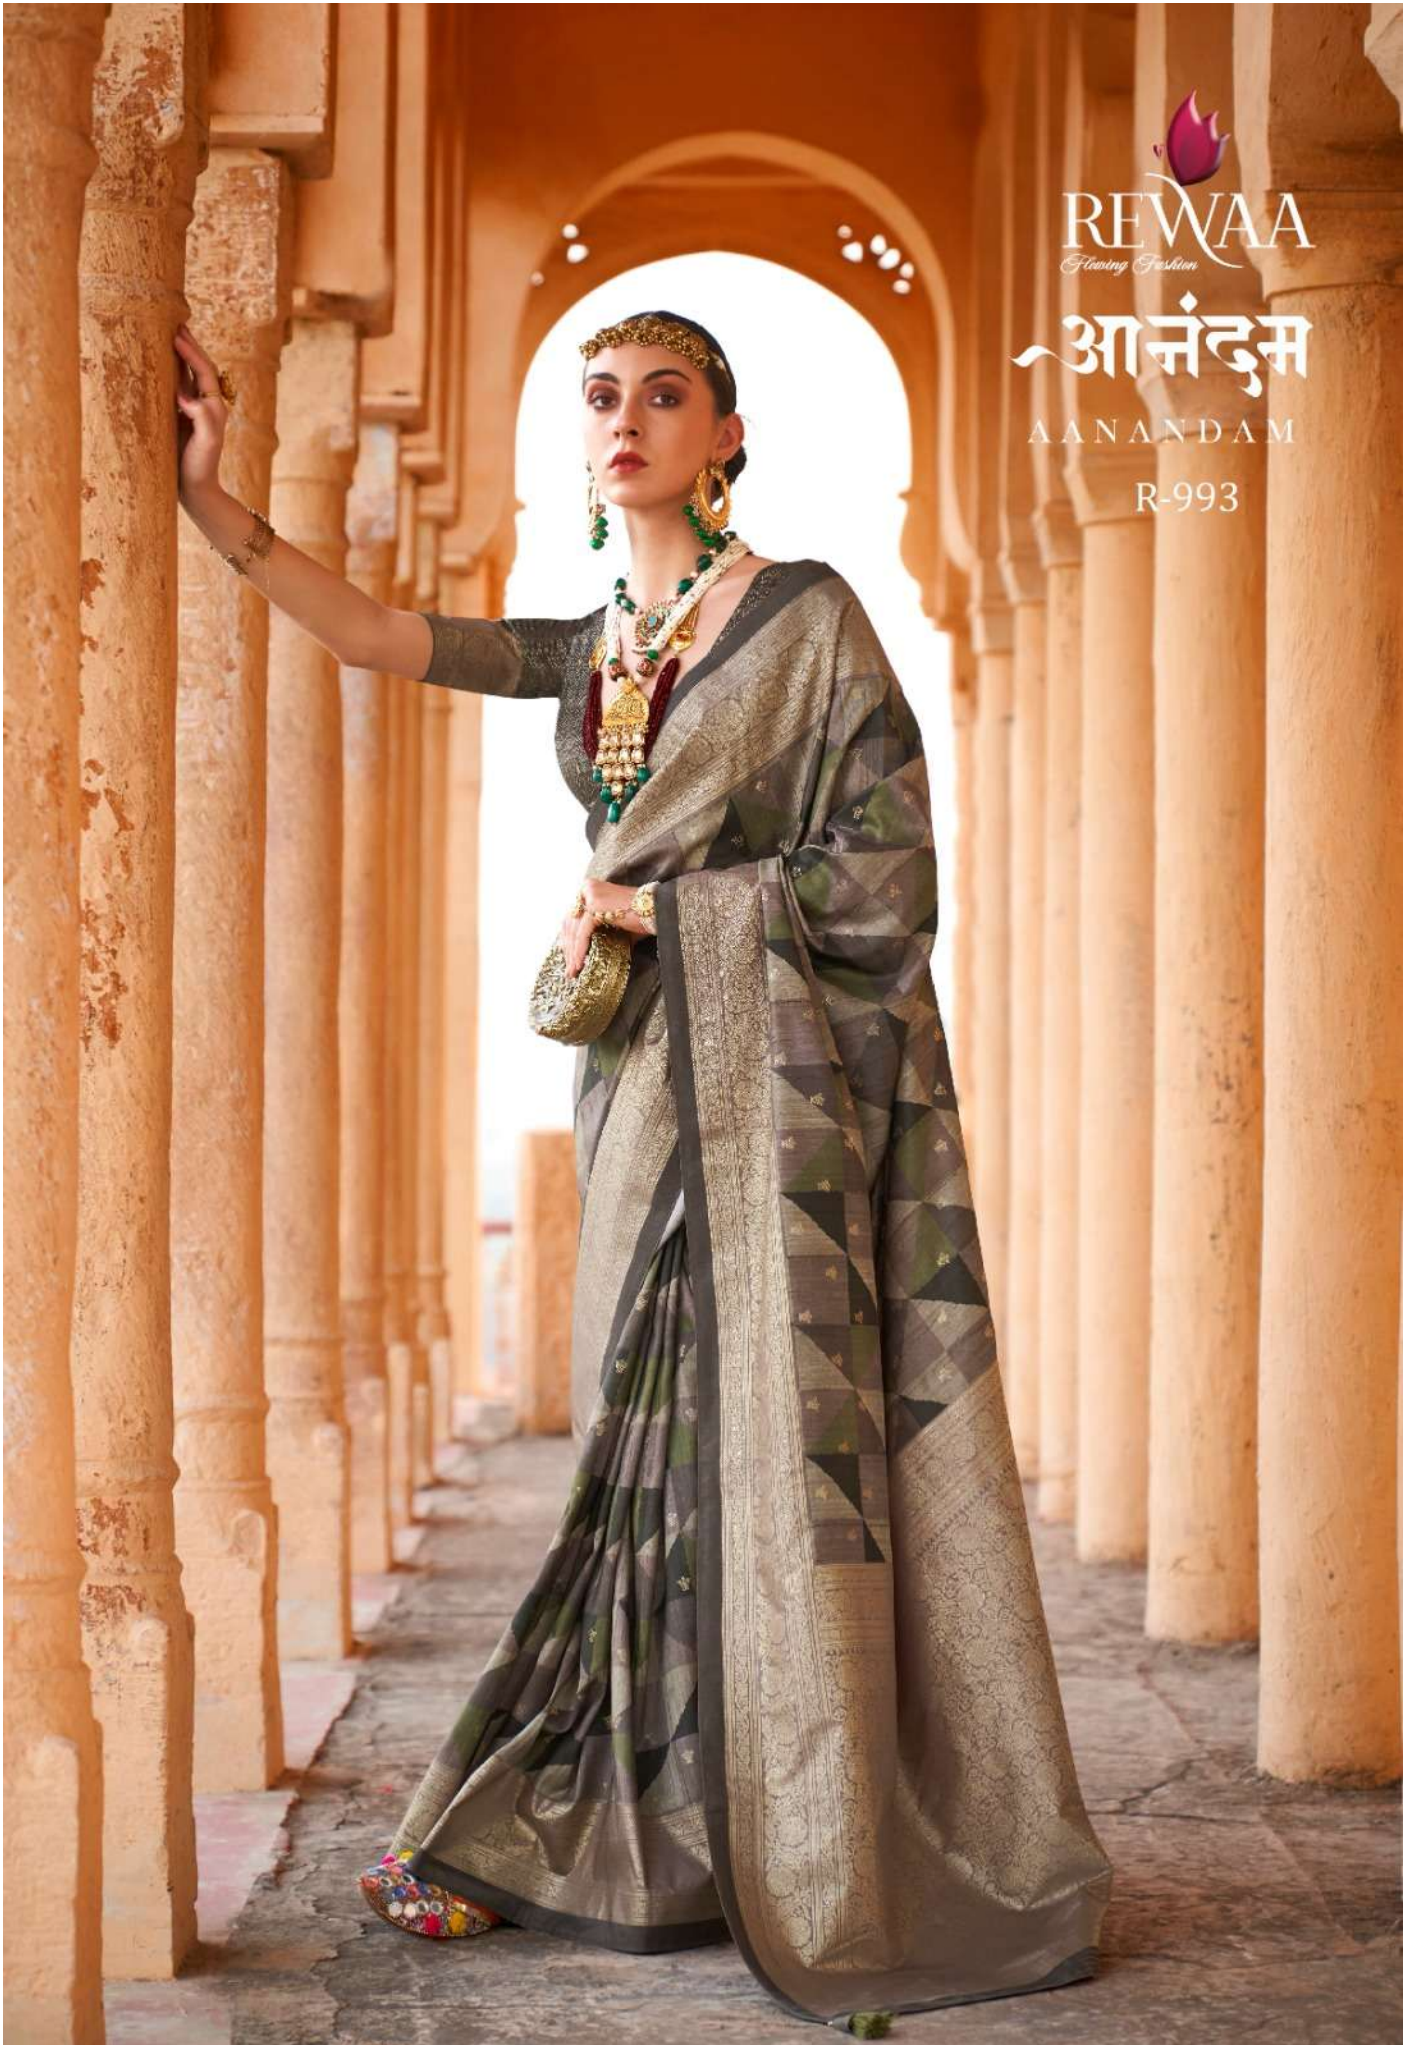

REWAA  
*Flowing Fashion*

आनंदम

AANANDAM

R-993

A woman is standing in a long, narrow colonnade with a series of arches. She is wearing a saree with a blue and gold geometric pattern. She is also wearing a matching blouse and a large, ornate necklace with gold and green beads. She has a gold headband and earrings. The background is a warm, golden light coming from the arches.