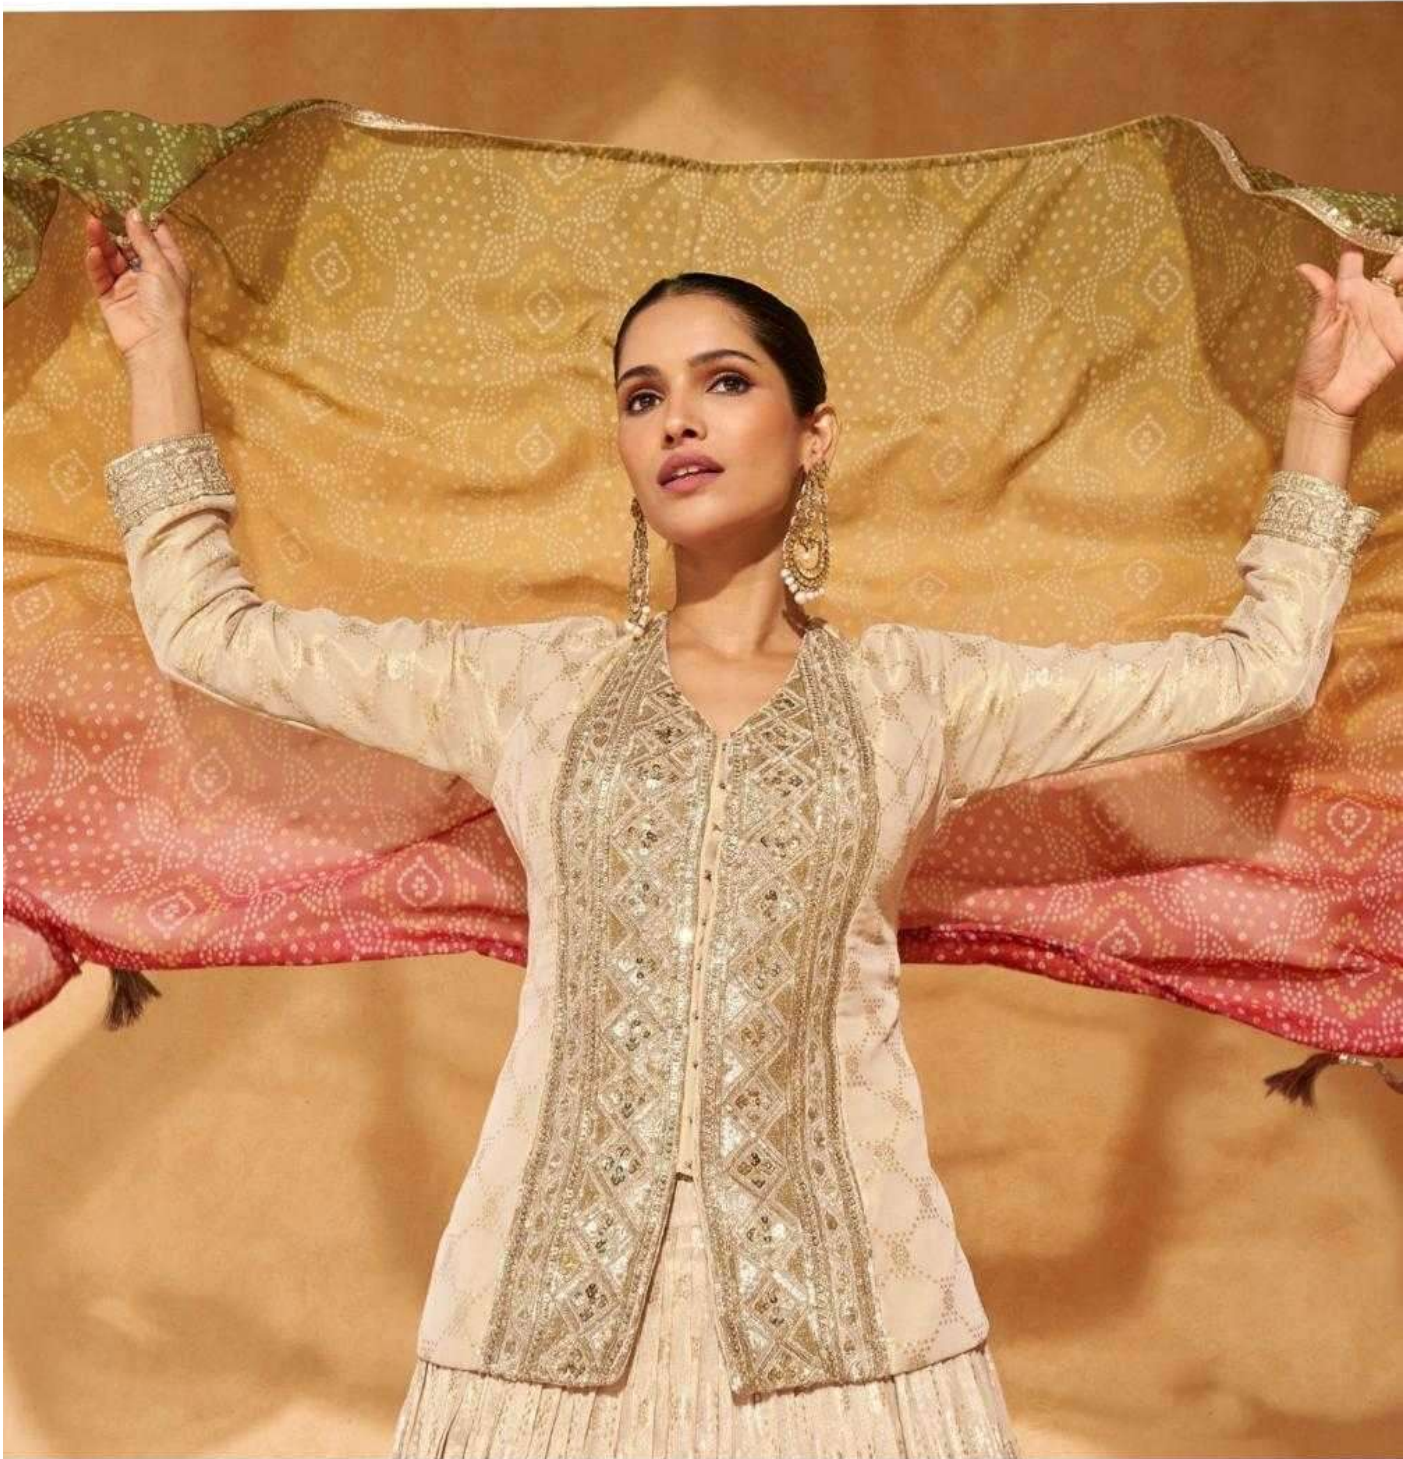

TORAN

SAYURI[®]
Designer

SAYURI®
Designer

Fashionable tributes to color & silhouettes that have inspired trends around the world.

D No-5587

TORAN

SAYURI[®]
Designer

D No-5586

D No-5587

SAYURI[®]
Designer

TORAN

SAYURI[®]
Designer

D No-5586

Silhouettes that dance between tradition and innovation.

D No-5586

Everything you need to refresh your festive wardrobe from dateless drapes to the color craze of the season