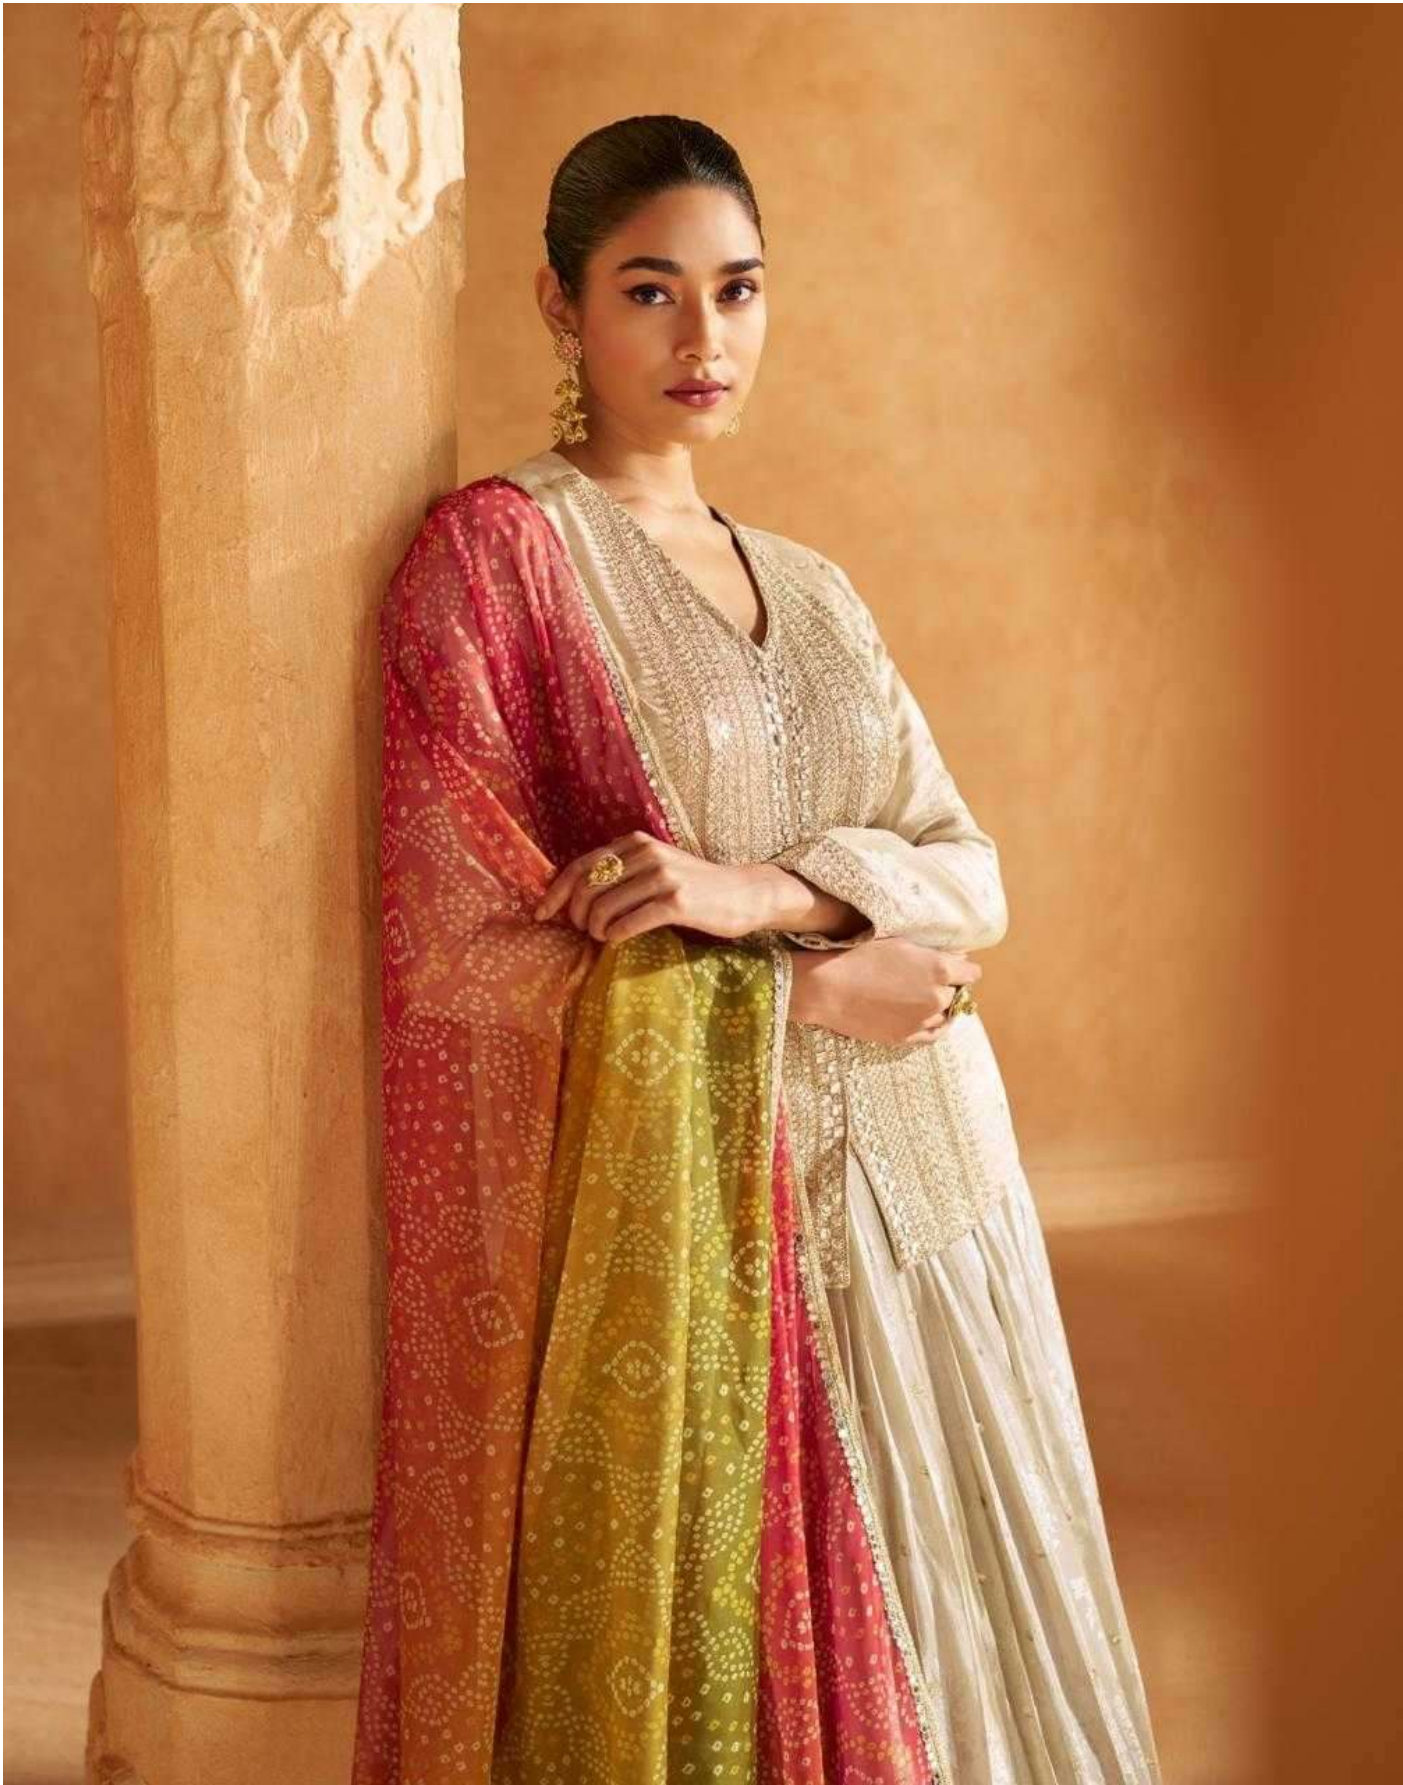

TORAN

SAYURI[®]
Designer

SAYURI®
Designer

Fashionable tributes to color & silhouettes that have inspired trends around the world.

D No-5587

TORAN

SAYURI[®]
Designer

D No-5586

D No-5587

SAYURI[®]
Designer

TORAN

SAYURI[®]
Designer

D No-5586

Silhouettes that dance between tradition and innovation.

D No-5586

Everything you need to refresh your festive wardrobe from dateless drapes to the color craze of the season