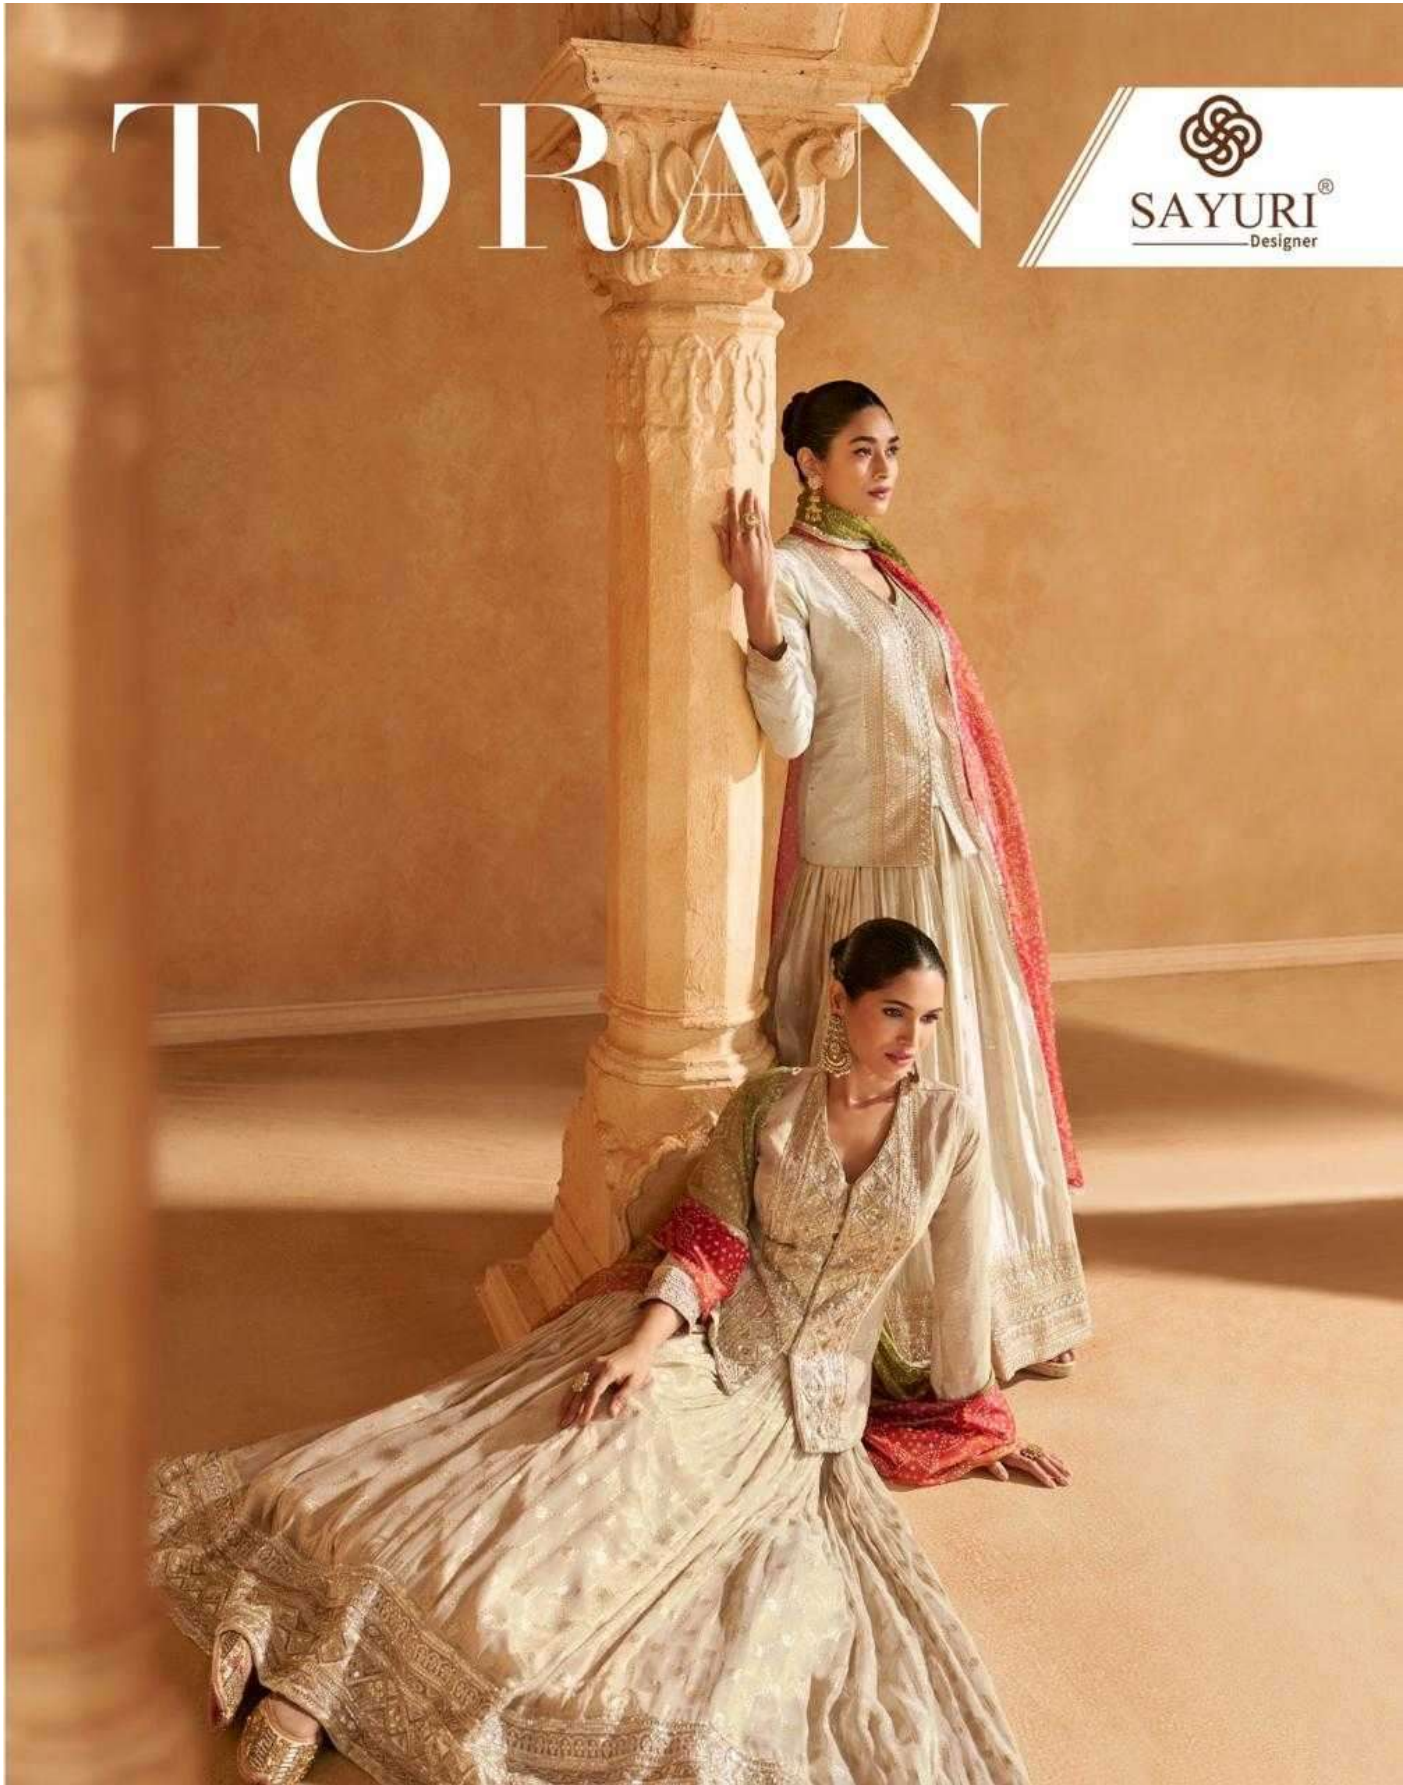

TORAN

SAYURI[®]
Designer

SAYURI®
Designer

Fashionable tributes to color & silhouettes that have inspired trends around the world.

D No-5587

TORAN

SAYURI[®]
Designer

D No-5586

D No-5587

SAYURI[®]
Designer

TORAN

SAYURI[®]
Designer

D No-5586

Silhouettes that dance between tradition and innovation.

D No-5586

Everything you need to refresh your festive wardrobe from dateless drapes to the color craze of the season