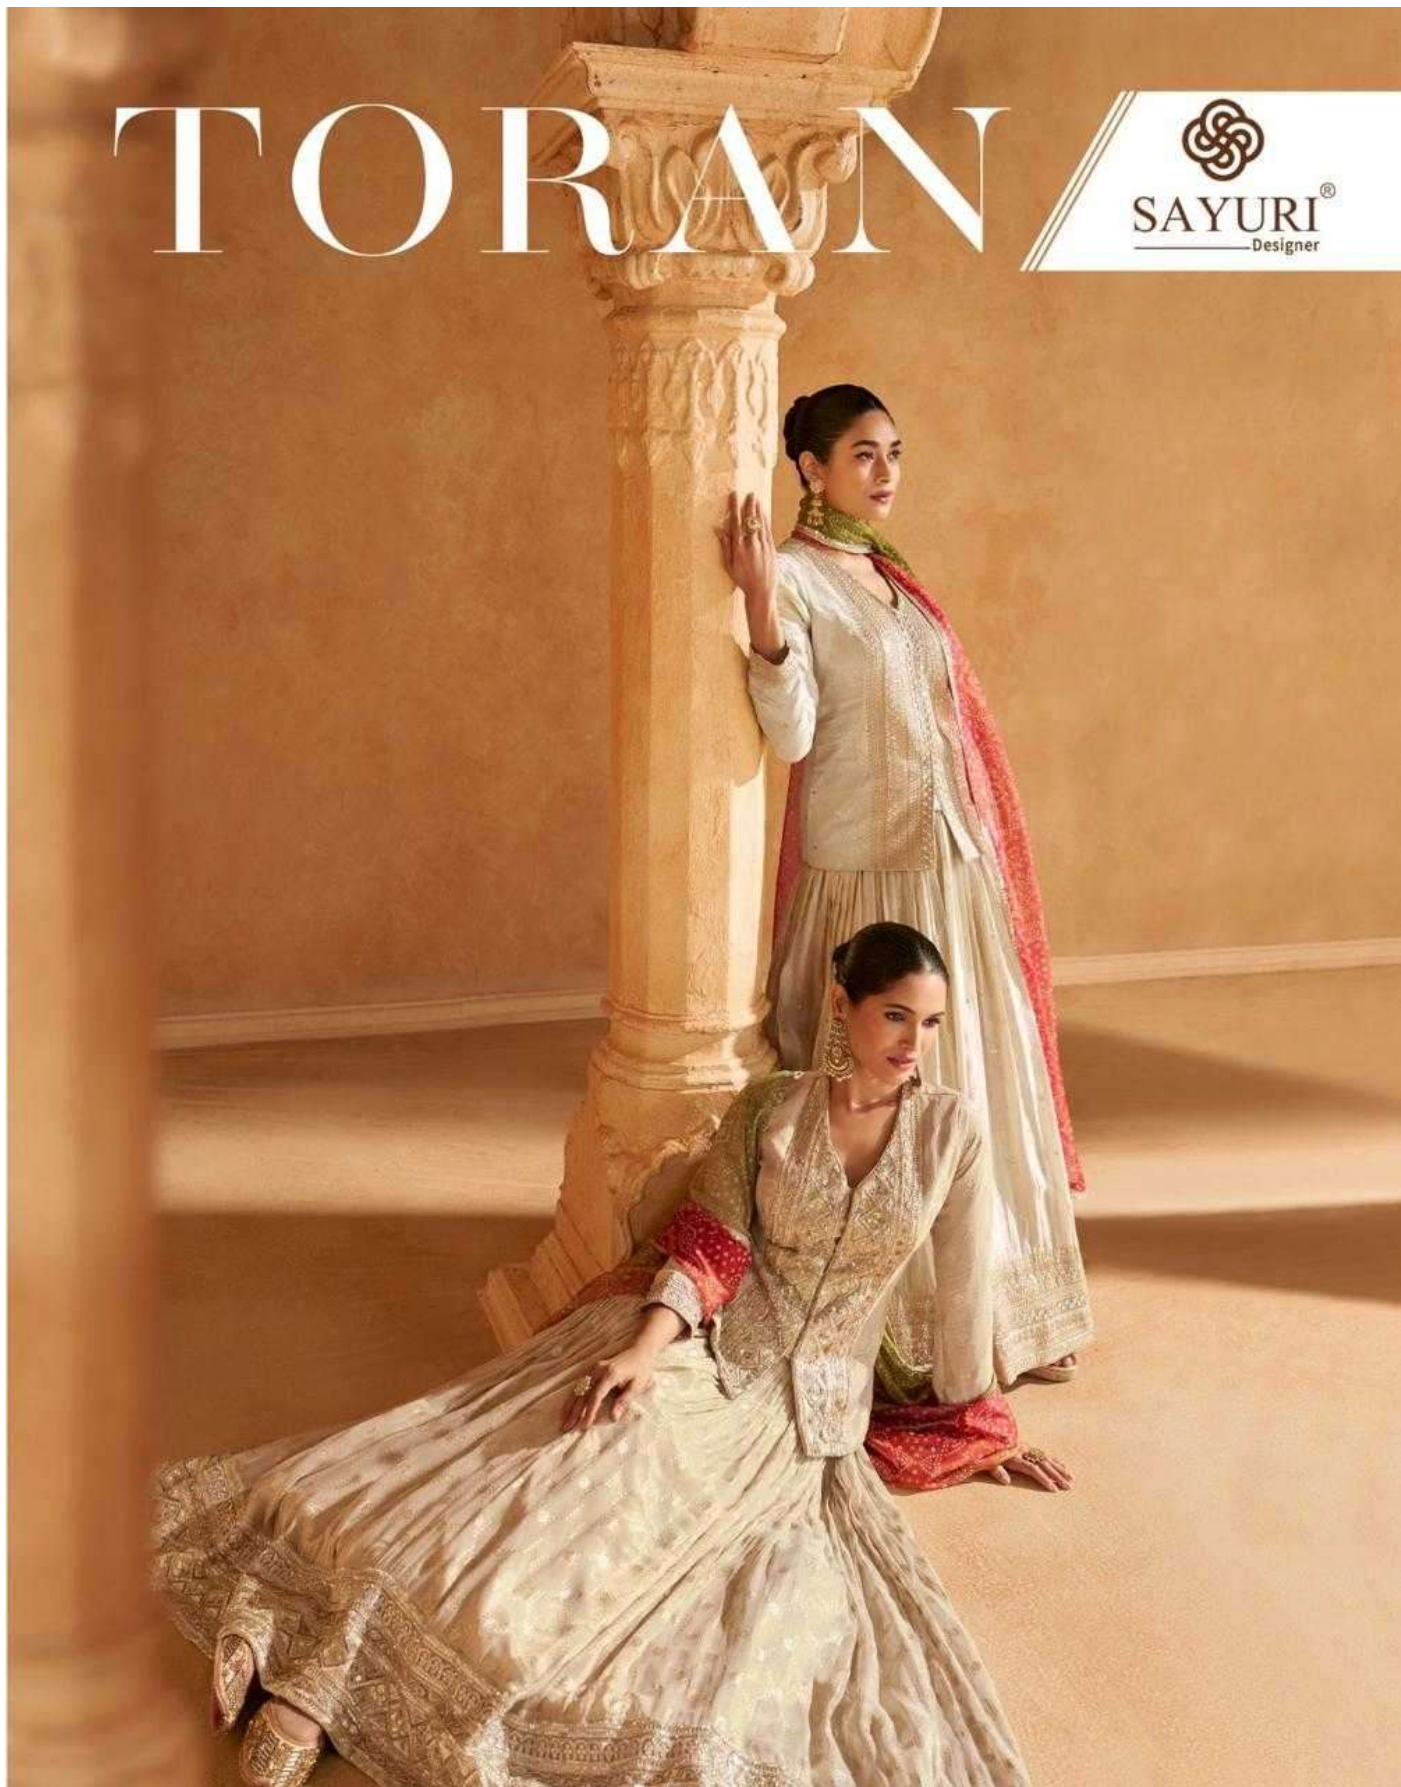

TORAN

SAYURI[®]
Designer

SAYURI®
Designer

Fashionable tributes to color & silhouettes that have inspired trends around the world.

D No-5587

TORAN

SAYURI[®]
Designer

D No-5586

D No-5587

SAYURI[®]
Designer

TORAN

SAYURI[®]
Designer

D No-5586

Silhouettes that dance between tradition and innovation.

D No-5586

Everything you need to refresh your festive wardrobe from dateless drapes to the color craze of the season