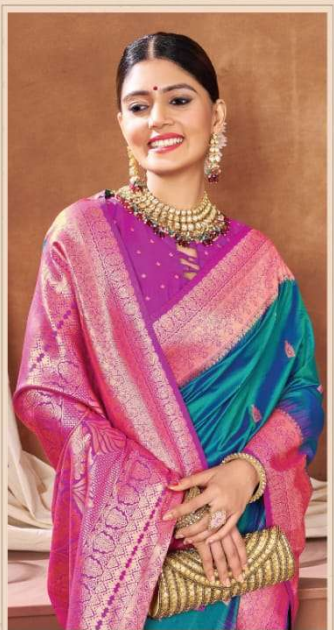

Earth
PREMIUM

E