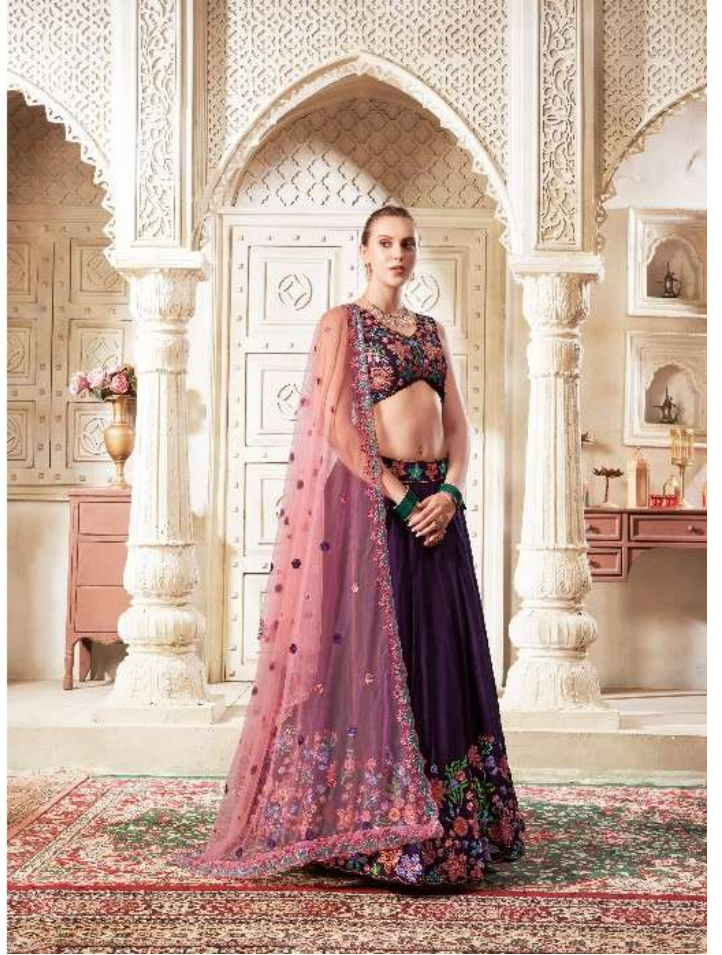

5032

5033

5034

CODE	MAIN COLOUR	LEHENGA FABRIC	BLOUSE FABRIC	DUPATTA FABRIC	SIZE SEMI STITCHED	READYMADE	WEIGHT	WORK DETAILS	PRICE (INCLUDE GST 12%)
5030	LIGHT LEMON	PREMIUM NET	PREMIUM NET	PREMIUM NET	Size upto 42 bust and waist	XS,S,M,L,XL	3kg.	PREMIUM TON TO TON SEQUINCE WITH BELOUSE PEALS AND DIAMOND LACE	5995/-
5031	DARK PEACH	PREMIUM NET	PREMIUM NET	PREMIUM NET	Size upto 42 bust and waist	XS,S,M,L,XL	3kg.	PREMIUM DIAMOND AND THREAD WORK	5695/-
5032	NAVIE BLUE	PREMIUM GEORGETT	PREMIUM GEORGETT	PREMIUM GEORGETT	Size upto 42 bust and waist	XS,S,M,L,XL	3kg.	PREMIUM THREAD AND SEQUANCE WORK	6495/-
5033	WINE	PREMIUM SILK	PREMIUM SILK	PREMIUM SILK	Size upto 42 bust and waist	XS,S,M,L,XL	3kg.	PREMIUM TON TO TON SEQUANCE	5695/-
5034	BROWN	PREMIUM RANGOLI SILK	PREMIUM RANGOLI SILK	PREMIUM RANGOLI SILK	Size upto 42 bust and waist	XS,S,M,L,XL	3kg.	PREMIUM SEQUANCE	4995/-

Anantesh[®]
Lifestyle

anantesh[®]
Lifestyle

LEHNGA DC EDGE IV, WITH THE STARS ARE LEGENDS
D. NO-5030
R. 3 C. 4

anantesh®
Lifestyle

HEAVY VINHADI FIBER - 80% COTTON 20% POLYESTER
D.NO-5033

Anantesh[®]
Lifestyle