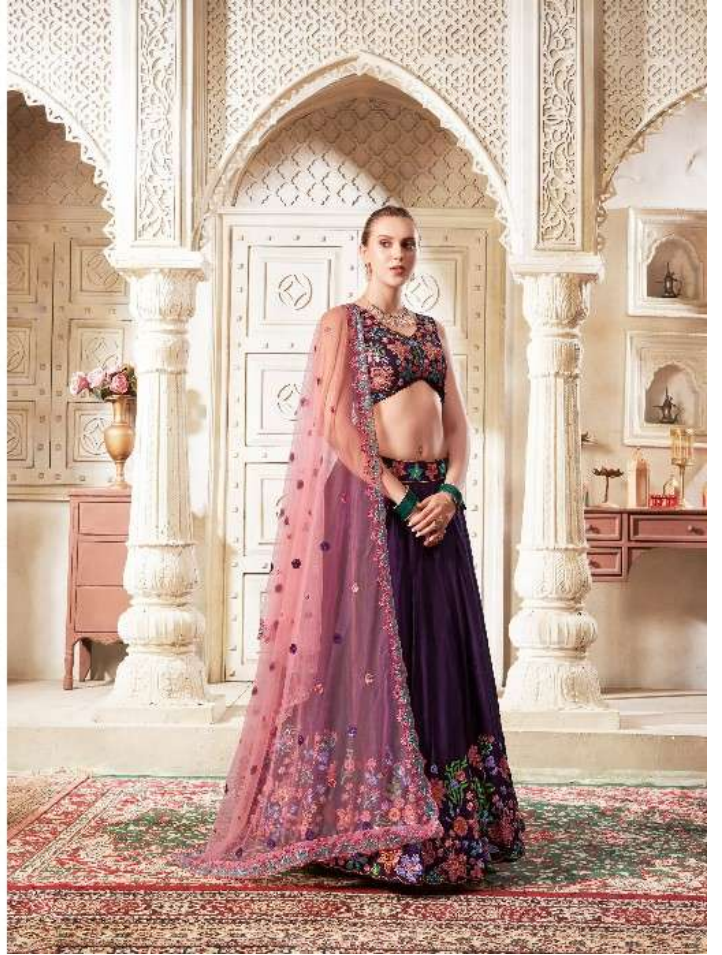

5032

5033

5034

CODE	MAIN COLOUR	LEHENGA FABRIC	BLOUSE FABRIC	DUPATTA FABRIC	SIZE SEMI STITCHED	READYMADE	WEIGHT	WORK DETAILS	PRICE (INCLUDE GST 12%)
5030	LIGHT LEMON	PREMIUM NET	PREMIUM NET	PREMIUM NET	Size upto 42 bust and waist	XS,S,M,L,XL	3kg.	PREMIUM TON TO TON SEQUINCE WITH BELOUSE PEALS AND DIAMOND LACE	5995/-
5031	DARK PEACH	PREMIUM NET	PREMIUM NET	PREMIUM NET	Size upto 42 bust and waist	XS,S,M,L,XL	3kg.	PREMIUM DIAMOND AND THREAD WORK	5695/-
5032	NAVIE BLUE	PREMIUM GEORGETT	PREMIUM GEORGETT	PREMIUM GEORGETT	Size upto 42 bust and waist	XS,S,M,L,XL	3kg.	PREMIUM THREAD AND SEQUANCE WORK	6495/-
5033	WINE	PREMIUM SILK	PREMIUM SILK	PREMIUM SILK	Size upto 42 bust and waist	XS,S,M,L,XL	3kg.	PREMIUM TON TO TON SEQUINCE	5695/-
5034	BROWN	PREMIUM RANGOLI SILK	PREMIUM RANGOLI SILK	PREMIUM RANGOLI SILK	Size upto 42 bust and waist	XS,S,M,L,XL	3kg.	PREMIUM SEQUANCE	4995/-

Anantesh[®]
Lifestyle

anantesh[®]
Lifestyle

LEHNGA DC EDGE IV, WITH THE STARS ARE LEGENDS
D. NO-5030
R. 3 C. 4

Anantesh[®]
Lifestyle

HEAVY ZIYARATI FIBER - 80% POLYESTER 20% COTTON
D.NO-5033

Anantesh[®]
Lifestyle