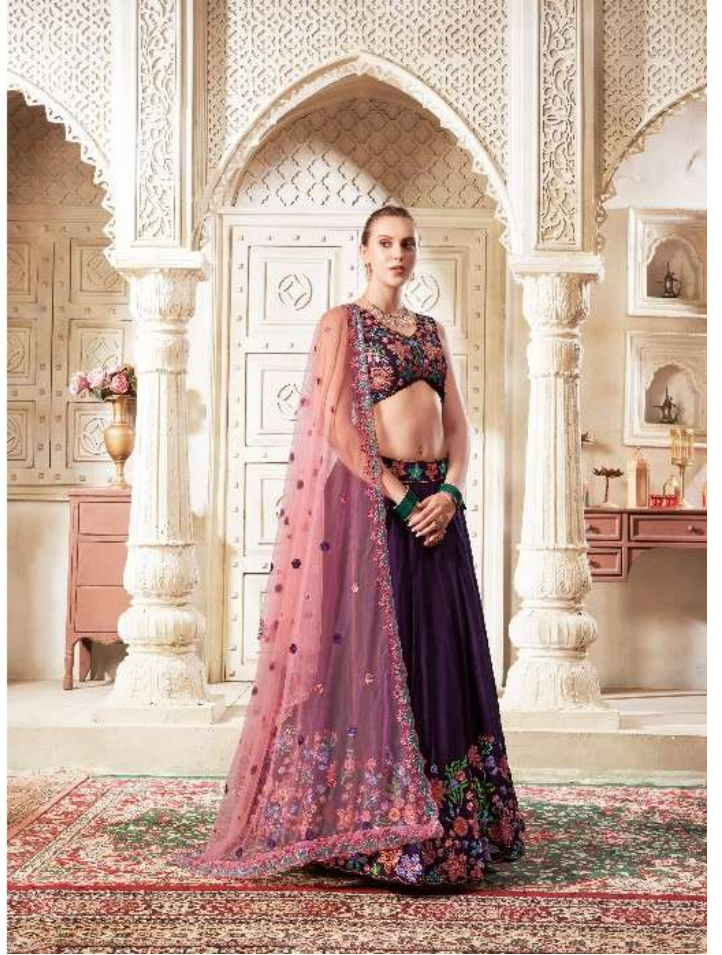

5032

5033

5034

CODE	MAIN COLOUR	LEHENGA FABRIC	BLOUSE FABRIC	DUPATTA FABRIC	SIZE SEMI STITCHED	READYMADE	WEIGHT	WORK DETAILS	PRICE (INCLUDE GST 12%)
5030	LIGHT LEMON	PREMIUM NET	PREMIUM NET	PREMIUM NET	Size upto 42 bust and waist	XS,S,M,L,XL	3kg.	PREMIUM TON TO TON SEQUINCE WITH BELOUSE PEALS AND DIAMOND LACE	5995/-
5031	DARK PEACH	PREMIUM NET	PREMIUM NET	PREMIUM NET	Size upto 42 bust and waist	XS,S,M,L,XL	3kg.	PREMIUM DIAMOND AND THREAD WORK	5695/-
5032	NAVIE BLUE	PREMIUM GEORGETT	PREMIUM GEORGETT	PREMIUM GEORGETT	Size upto 42 bust and waist	XS,S,M,L,XL	3kg.	PREMIUM THREAD AND SEQUANCE WORK	6495/-
5033	WINE	PREMIUM SILK	PREMIUM SILK	PREMIUM SILK	Size upto 42 bust and waist	XS,S,M,L,XL	3kg.	PREMIUM TON TO TON SEQUANCE	5695/-
5034	BROWN	PREMIUM RANGOLI SILK	PREMIUM RANGOLI SILK	PREMIUM RANGOLI SILK	Size upto 42 bust and waist	XS,S,M,L,XL	3kg.	PREMIUM SEQUANCE	4995/-

Anantesh[®]
Lifestyle

anantesh[®]
Lifestyle

LEHENGA DC EDGE IV, WITH THE STARS ARE LEGENDS
D. NO-5030
R. 3 C. 4

anantesh®
Lifestyle

HEAVY VINIYADI | 100% SILK | 100% COTTON | 100% JEWELLERY | 100% L1 | 100% L2
D.NO-5033