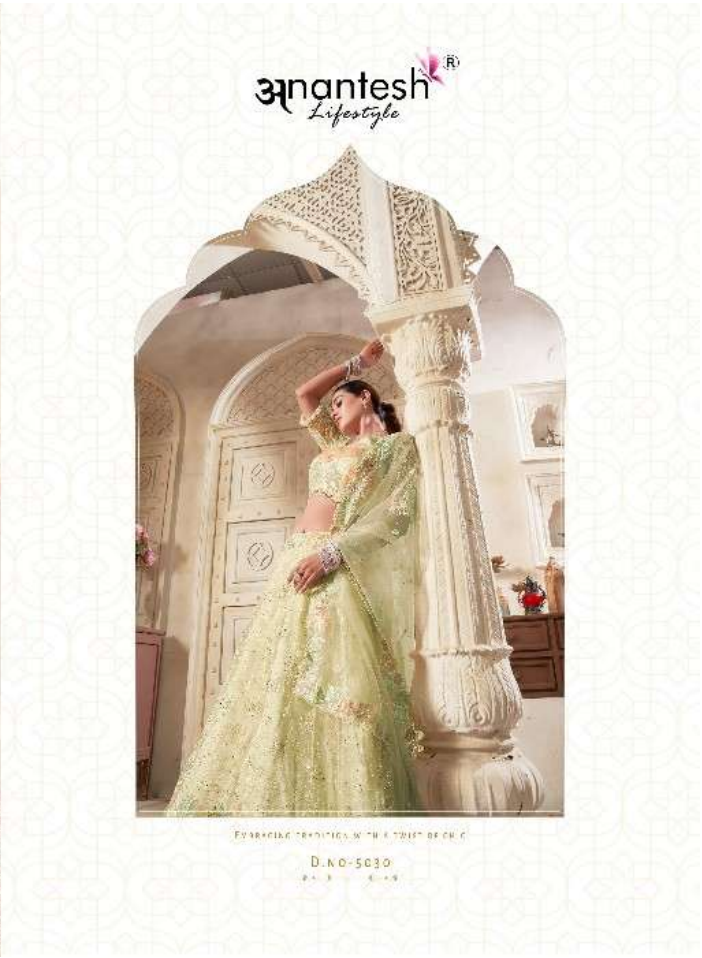

5032

5033

5034

CODE	MAIN COLOUR	LEHENGA FABRIC	BLOUSE FABRIC	DUPATTA FABRIC	SIZE SEMI STITCHED	READYMADE	WEIGHT	WORK DETAILS	PRICE (INCLUDE GST 12%)
5030	LIGHT LEMON	PREMIUM NET	PREMIUM NET	PREMIUM NET	Size upto 42 bust and waist	XS,S,M,L,XL	3kg.	PREMIUM TON TO TON SEQUINCE WITH BELOUSE PEALS AND DIAMOND LACE	5995/-
5031	DARK PEACH	PREMIUM NET	PREMIUM NET	PREMIUM NET	Size upto 42 bust and waist	XS,S,M,L,XL	3kg.	PREMIUM DIAMOND AND THREAD WORK	5695/-
5032	NAVIE BLUE	PREMIUM GEORGETT	PREMIUM GEORGETT	PREMIUM GEORGETT	Size upto 42 bust and waist	XS,S,M,L,XL	3kg.	PREMIUM THREAD AND SEQUANCE WORK	6495/-
5033	WINE	PREMIUM SILK	PREMIUM SILK	PREMIUM SILK	Size upto 42 bust and waist	XS,S,M,L,XL	3kg.	PREMIUM TON TO TON SEQUINCE	5695/-
5034	BROWN	PREMIUM RANGOLI SILK	PREMIUM RANGOLI SILK	PREMIUM RANGOLI SILK	Size upto 42 bust and waist	XS,S,M,L,XL	3kg.	PREMIUM SEQUANCE	4995/-

Anantesh[®]
Lifestyle

anantesh[®]
Lifestyle

LEHNGA DC EDGE IV, WITH THE STARS ARE LEGENDS
D. NO-5030
R. 3 C. 4

Anantesh[®]
Lifestyle

HEAVY ZIYARATI FIBER - 80% POLYESTER 20% COTTON
D.NO-5033

Anantesh[®]
Lifestyle