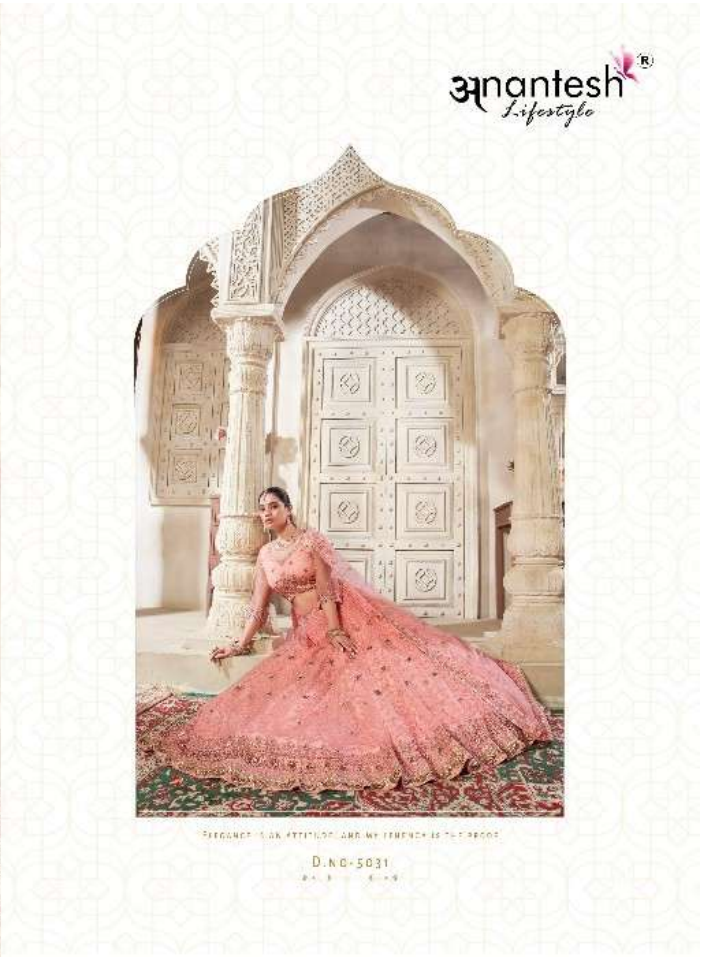

5032

5033

5034

CODE	MAIN COLOUR	LEHENGA FABRIC	BLOUSE FABRIC	DUPATTA FABRIC	SIZE SEMI STITCHED	READYMADE	WEIGHT	WORK DETAILS	PRICE (INCLUDE GST 12%)
5030	LIGHT LEMON	PREMIUM NET	PREMIUM NET	PREMIUM NET	Size upto 42 bust and waist	XS,S,M,L,XL	3kg.	PREMIUM TON TO TON SEQUINCE WITH BELOUSE PEALS AND DIAMOND LACE	5995/-
5031	DARK PEACH	PREMIUM NET	PREMIUM NET	PREMIUM NET	Size upto 42 bust and waist	XS,S,M,L,XL	3kg.	PREMIUM DIAMOND AND THREAD WORK	5695/-
5032	NAVIE BLUE	PREMIUM GEORGETT	PREMIUM GEORGETT	PREMIUM GEORGETT	Size upto 42 bust and waist	XS,S,M,L,XL	3kg.	PREMIUM THREAD AND SEQUANCE WORK	6495/-
5033	WINE	PREMIUM SILK	PREMIUM SILK	PREMIUM SILK	Size upto 42 bust and waist	XS,S,M,L,XL	3kg.	PREMIUM TON TO TON SEQUINCE	5695/-
5034	BROWN	PREMIUM RANGOLI SILK	PREMIUM RANGOLI SILK	PREMIUM RANGOLI SILK	Size upto 42 bust and waist	XS,S,M,L,XL	3kg.	PREMIUM SEQUANCE	4995/-

Anantesh[®]
Lifestyle

INSPIRED BY THE BOLLYWOOD STAR, LEGENDARY

D.NO-5032

Anantesh®
Lifestyle

FEELING IS AN ATTITUDE AND MY CLOTHES ARE THE PROOF

D.NO-5033

D. NO-5032

anantesh[®]
Lifestyle