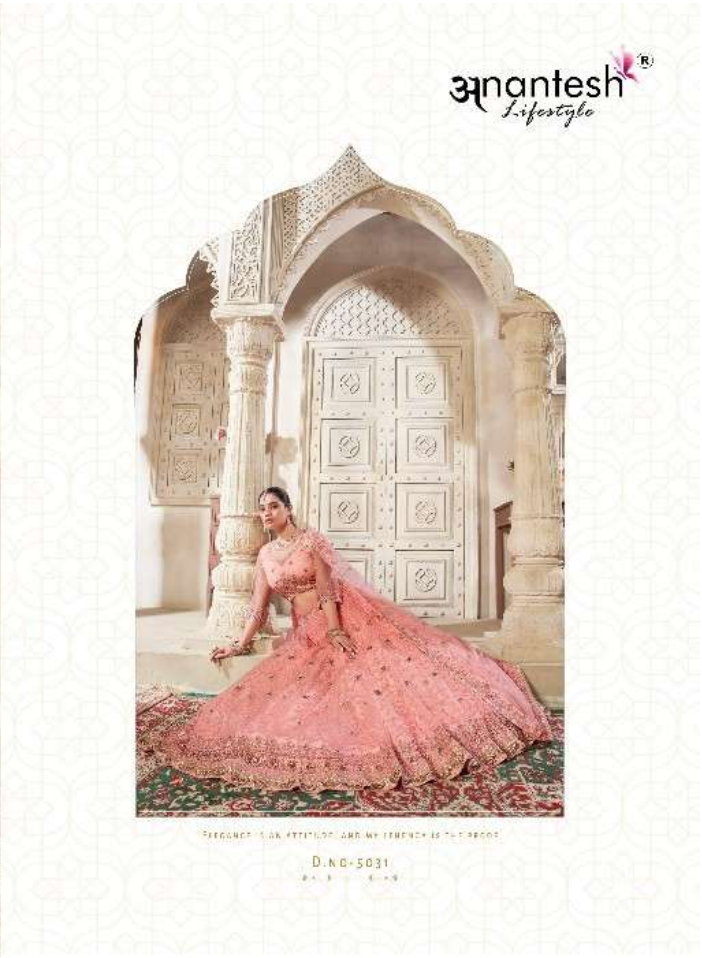

Anantesh®
Lifestyle

REGUMET S. DA. PATTILOL. AND MY FRIENDS AS THE BRIDE.

D.N.G-5031
24 3 5 19