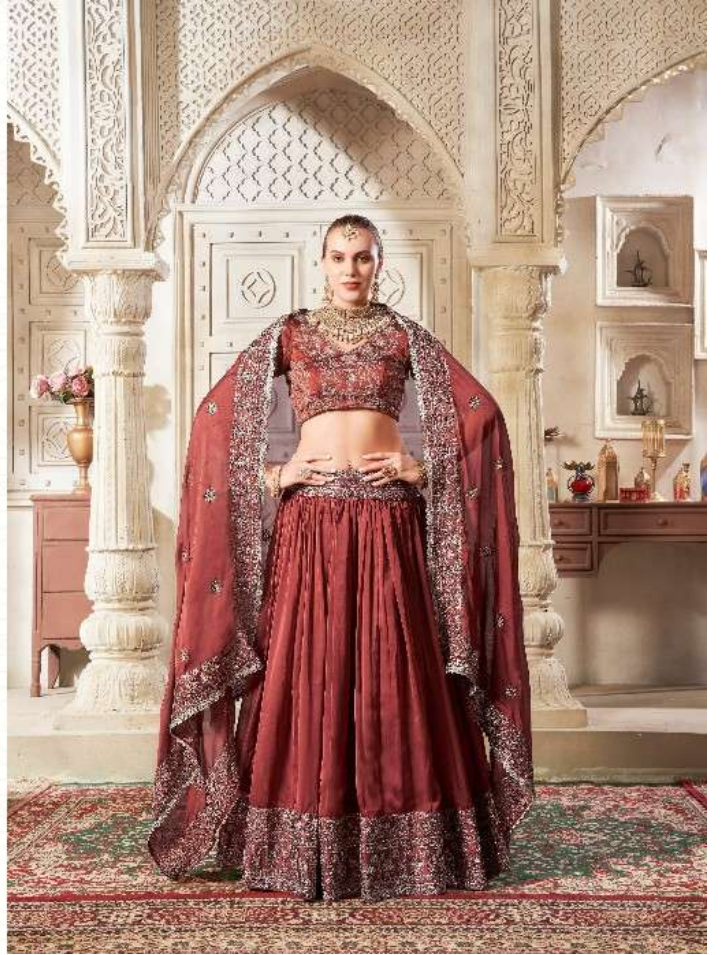

अनंतेश®
Lifestyle

एकदम हीरोइन की तरह दिखने के लिए

D.NO-503A
पेज 100-101