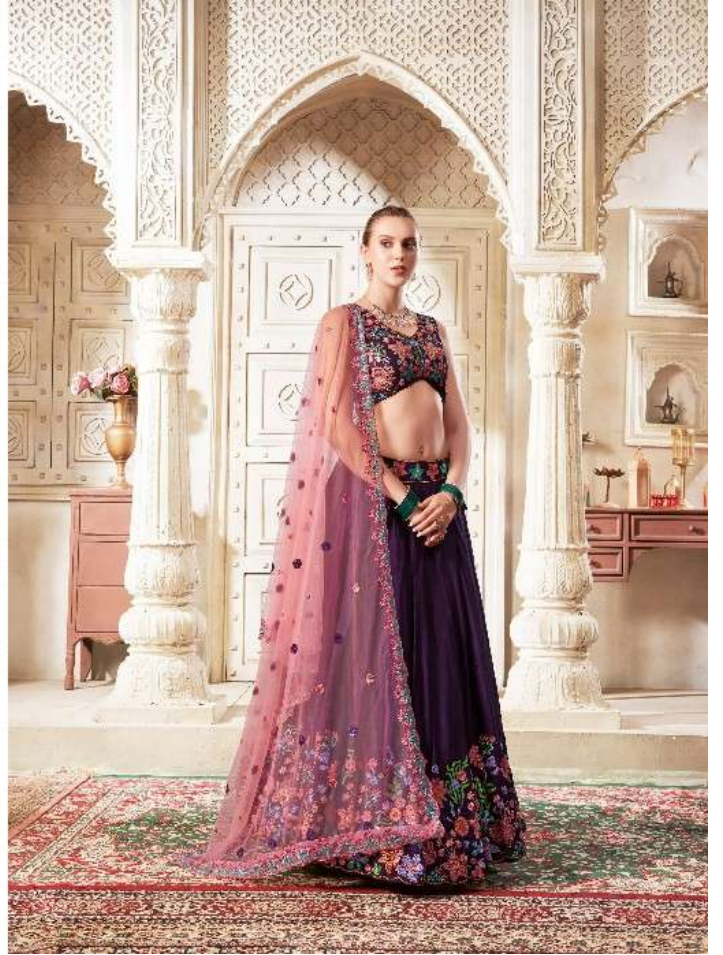

anantesh®
Lifestyle

REDU VINTAGE FIDE. D. VOLESY "ARVIL" X MYLL-ENGÅ
D. NO-5033