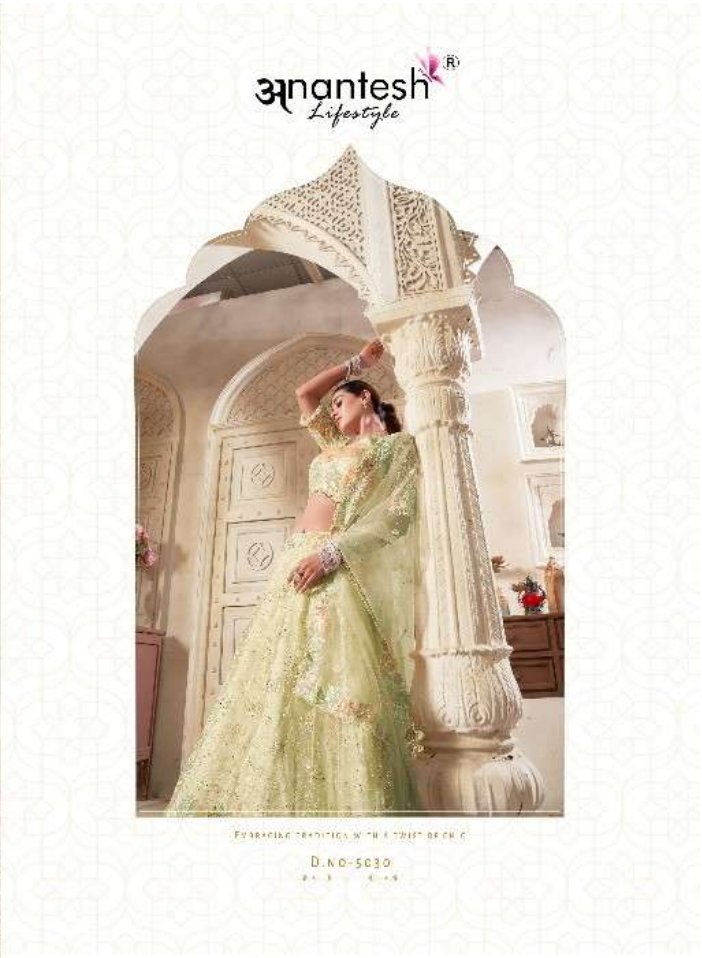

5032

5033

5034

CODE	MAIN COLOUR	LEHENGA FABRIC	BLOUSE FABRIC	DUPATTA FABRIC	SIZE SEMI STITCHED	READYMADE	WEIGHT	WORK DETAILS	PRICE (INCLUDE GST 12%)
5030	LIGHT LEMON	PREMIUM NET	PREMIUM NET	PREMIUM NET	Size upto 42 bust and waist	XS,S,M,L,XL	3kg.	PREMIUM TON TO TON SEQUINCE WITH BELOUSE PEALS AND DIAMOND LACE	5995/-
5031	DARK PEACH	PREMIUM NET	PREMIUM NET	PREMIUM NET	Size upto 42 bust and waist	XS,S,M,L,XL	3kg.	PREMIUM DIAMOND AND THREAD WORK	5695/-
5032	NAVIE BLUE	PREMIUM GEORGETT	PREMIUM GEORGETT	PREMIUM GEORGETT	Size upto 42 bust and waist	XS,S,M,L,XL	3kg.	PREMIUM THREAD AND SEQUANCE WORK	6495/-
5033	WINE	PREMIUM SILK	PREMIUM SILK	PREMIUM SILK	Size upto 42 bust and waist	XS,S,M,L,XL	3kg.	PREMIUM TON TO TON SEQUINCE	5695/-
5034	BROWN	PREMIUM RANGOLI SILK	PREMIUM RANGOLI SILK	PREMIUM RANGOLI SILK	Size upto 42 bust and waist	XS,S,M,L,XL	3kg.	PREMIUM SEQUANCE	4995/-

Anantesh[®]
Lifestyle

INSPIRED BY THE BOLLYWOOD STAR, LEGENDARY

D.NO-5032

Anantesh®
Lifestyle

FEELING IS AN ATTITUDE AND MY CLOTHES ARE THE PROOF

D.NO-5033

D. NO-5032

anantesh[®]
Lifestyle