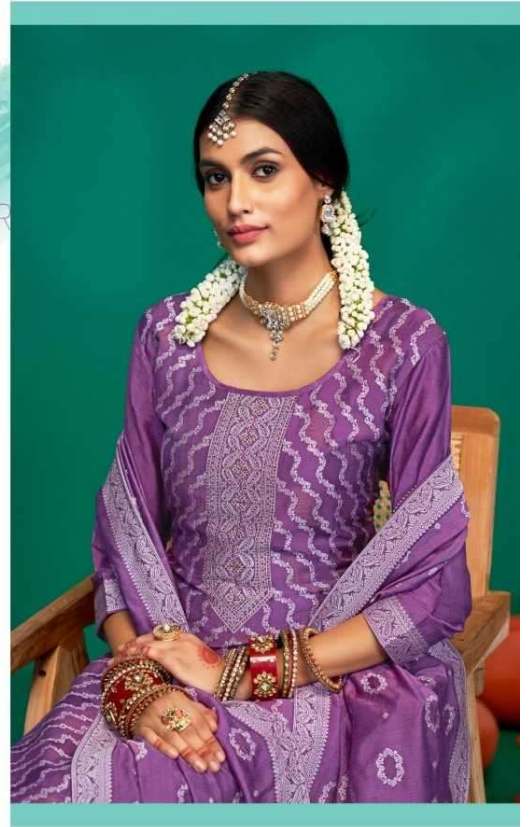

11941

11942

11943

11944

11945

11946

- TOP - VISCOS MUSLIN 3D WEAVING LAKHANAVI JEQUARD
- BOTTOM - PURE REYON
- DUPATTA - VISCOS MUSLIN 3D WEAVING JEQUARD
- DESIGNS - 06

CATALOGUE :- **CHAMAK**

QUEEN
GLAMOUR
11943

FASHION
QUEEN
11946