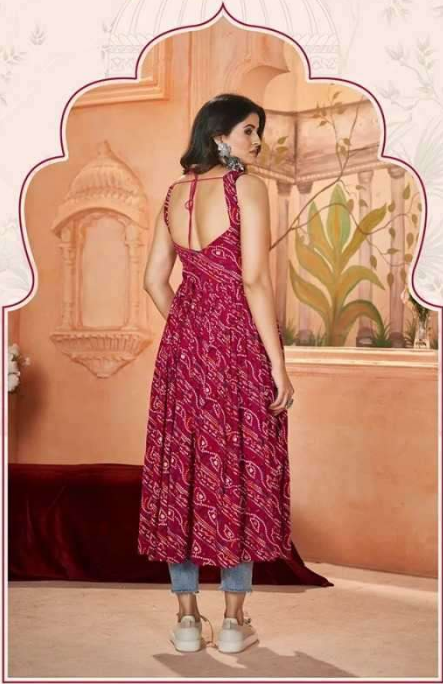

Swabhkala

D No 5053

卐 bhkala

D No 5052

Swastika bhkala

D No 5054

Swabhkala

D No 5052

Sukhbhkala

D No 5054

Swastika bhkala

D No 5053

Ubhkala

Flory Vol-49

Design NO. (SKU)	Top Color	Top Fabric	SIZE		Top Work	Top Length INCH M-XL SIZE	Weight
			(M-38 • XL-42 • STITCHED) READY TO WEAR				
5051	Black	Rayon	M – 38 SIZE	XL – 42 SIZE	Embroidered Work and Print	42	0.8 KG
5052	Rani	Rayon	M – 38 SIZE	XL – 42 SIZE	Embroidered Work and Print	42	0.8 KG
5053	Multi Color	Rayon	M – 38 SIZE	XL – 42 SIZE	Embroidered Work and Print	42	0.8 KG
5054	Blue	Rayon	M – 38 SIZE	XL – 42 SIZE	Embroidered Work and Print	42	0.8 KG