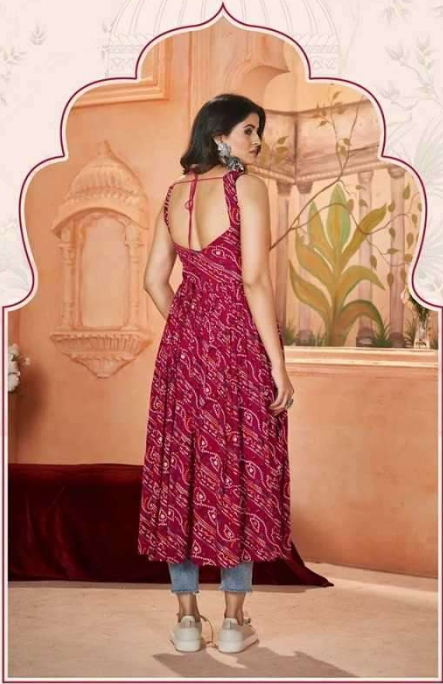

卐 bhkala

D No 5052