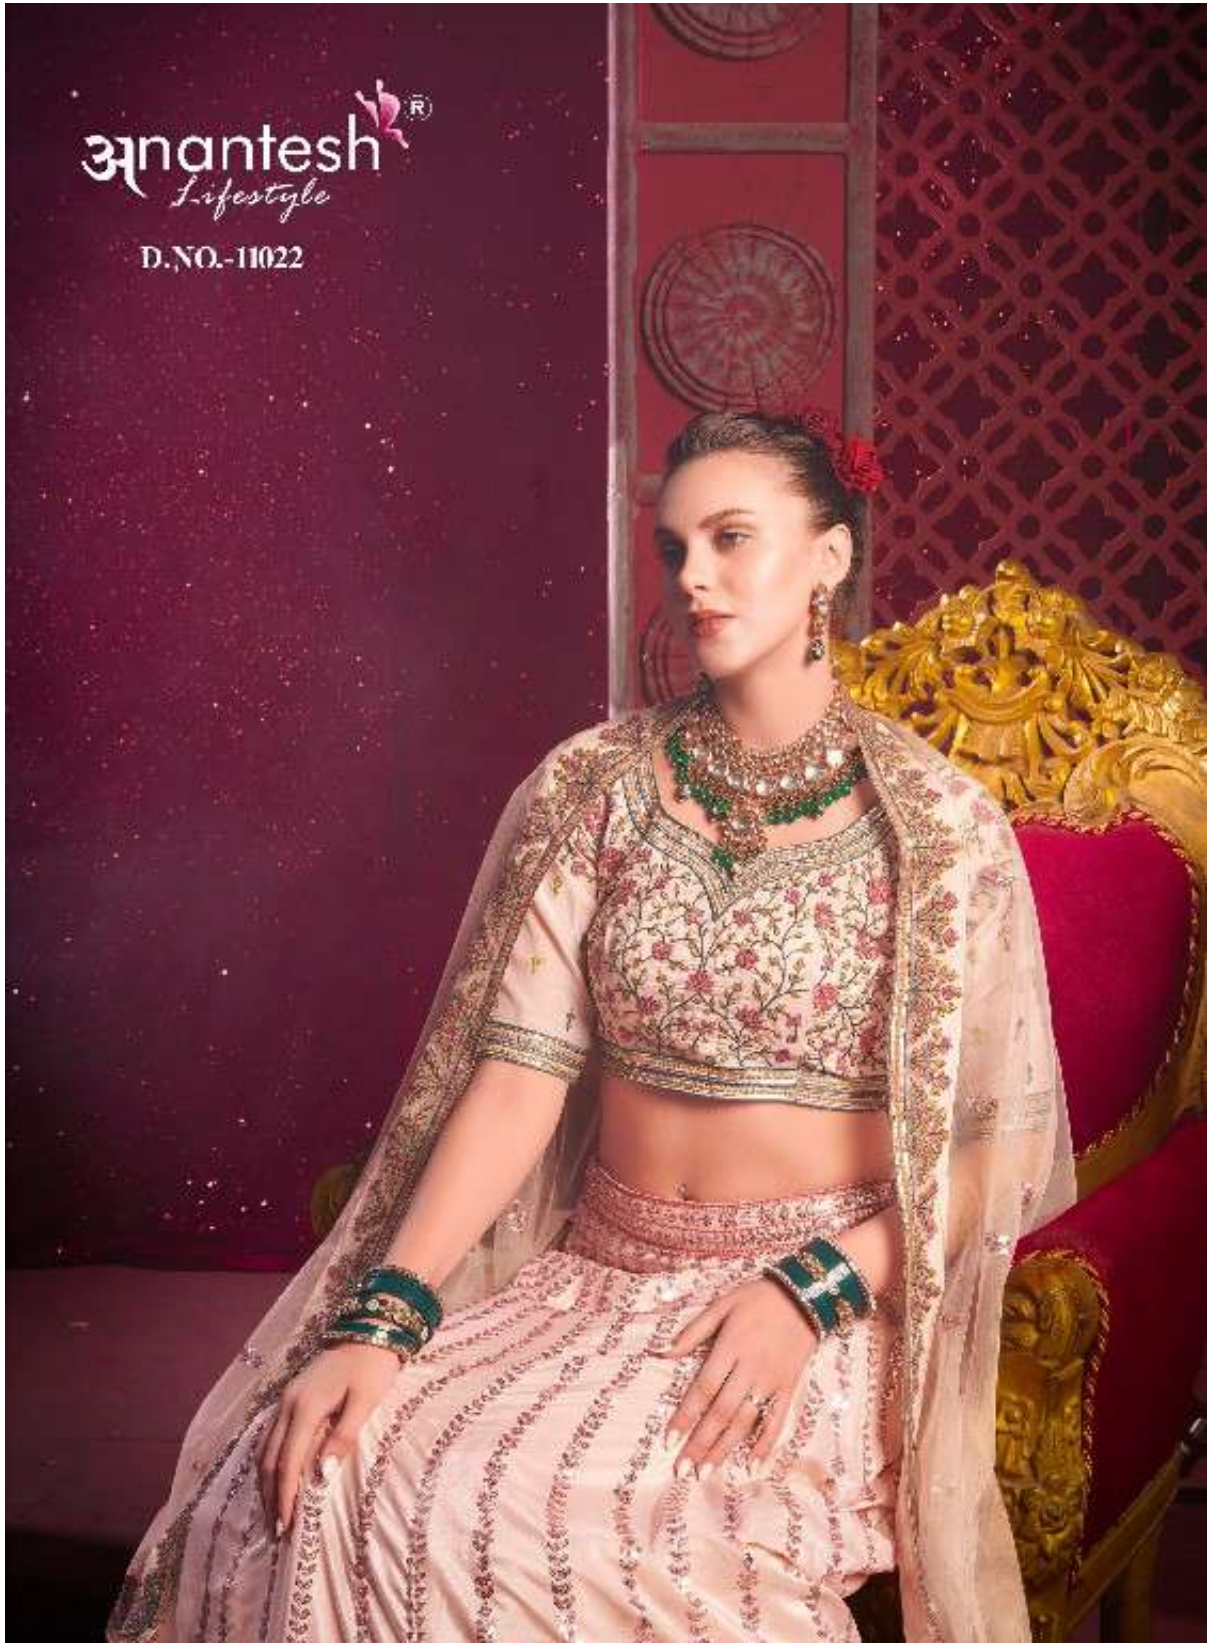

अनंतेश®
Lifestyle

D.NO.-11022