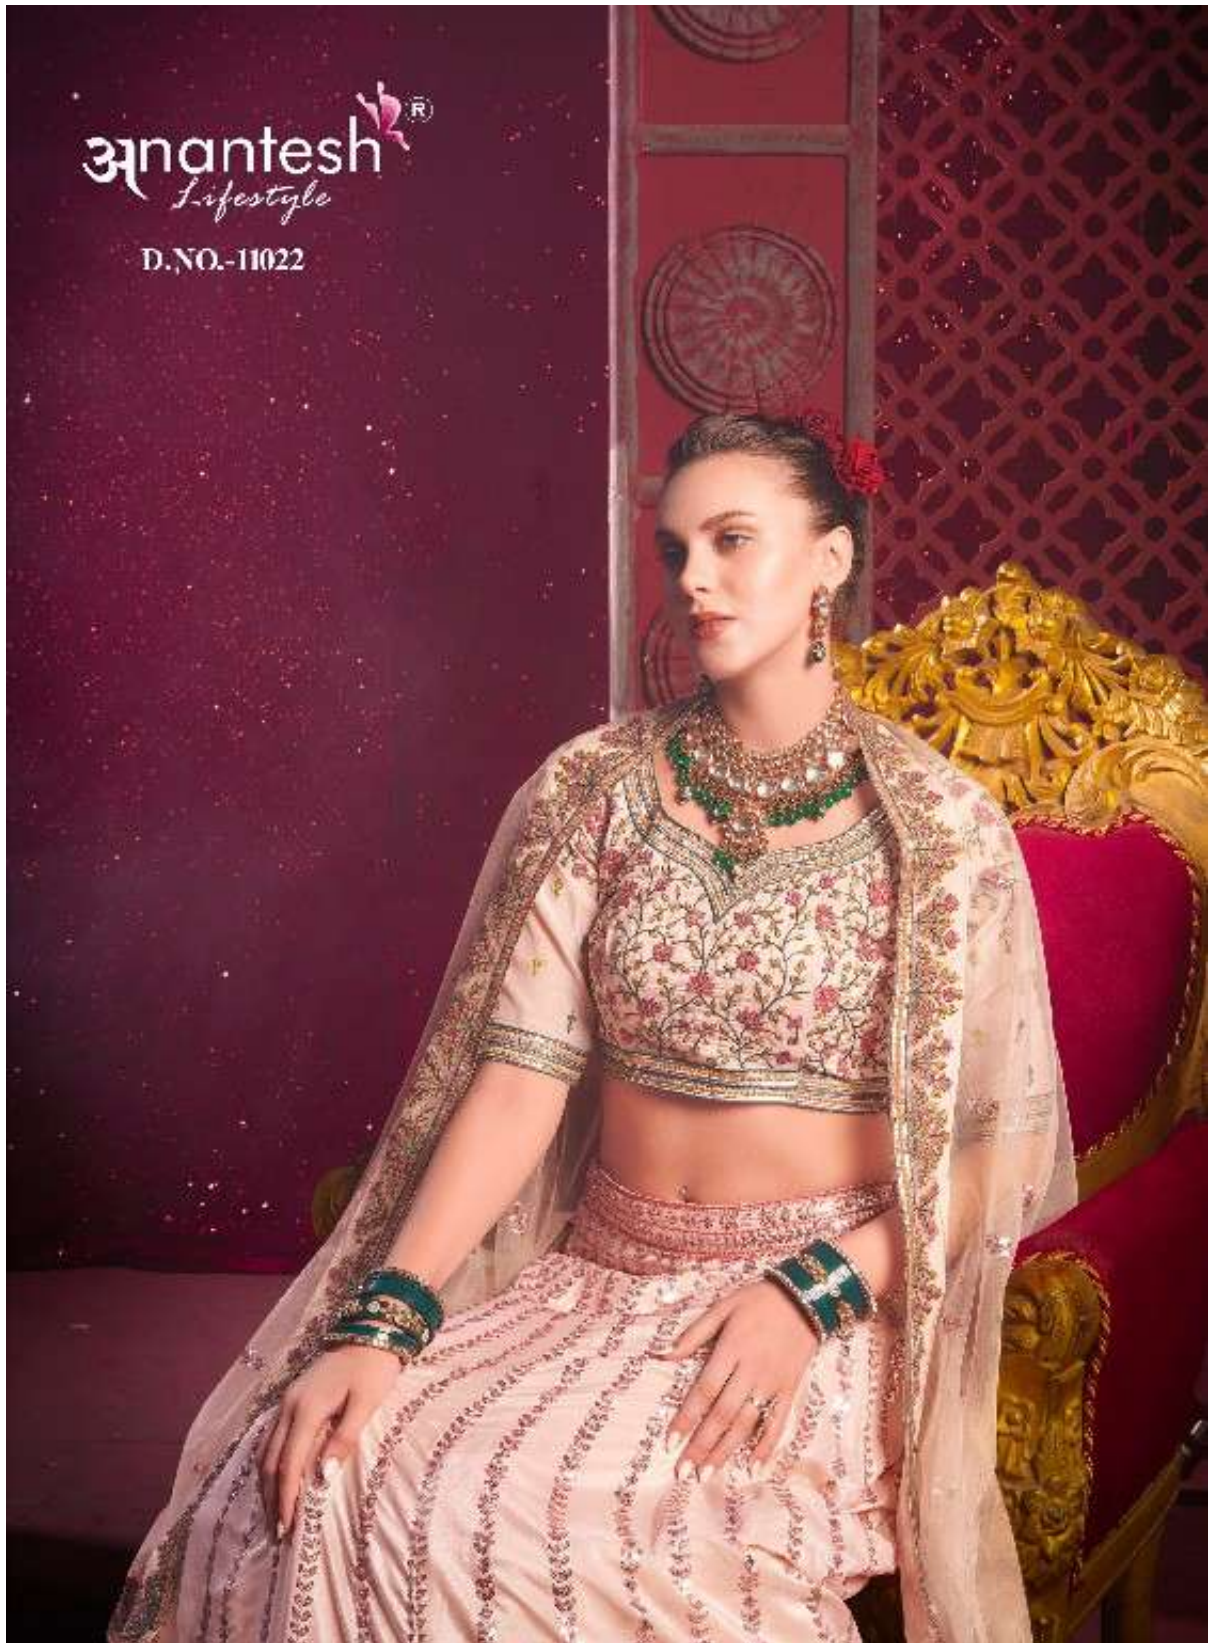

अनंतेश®
Lifestyle

D.NO.-11022