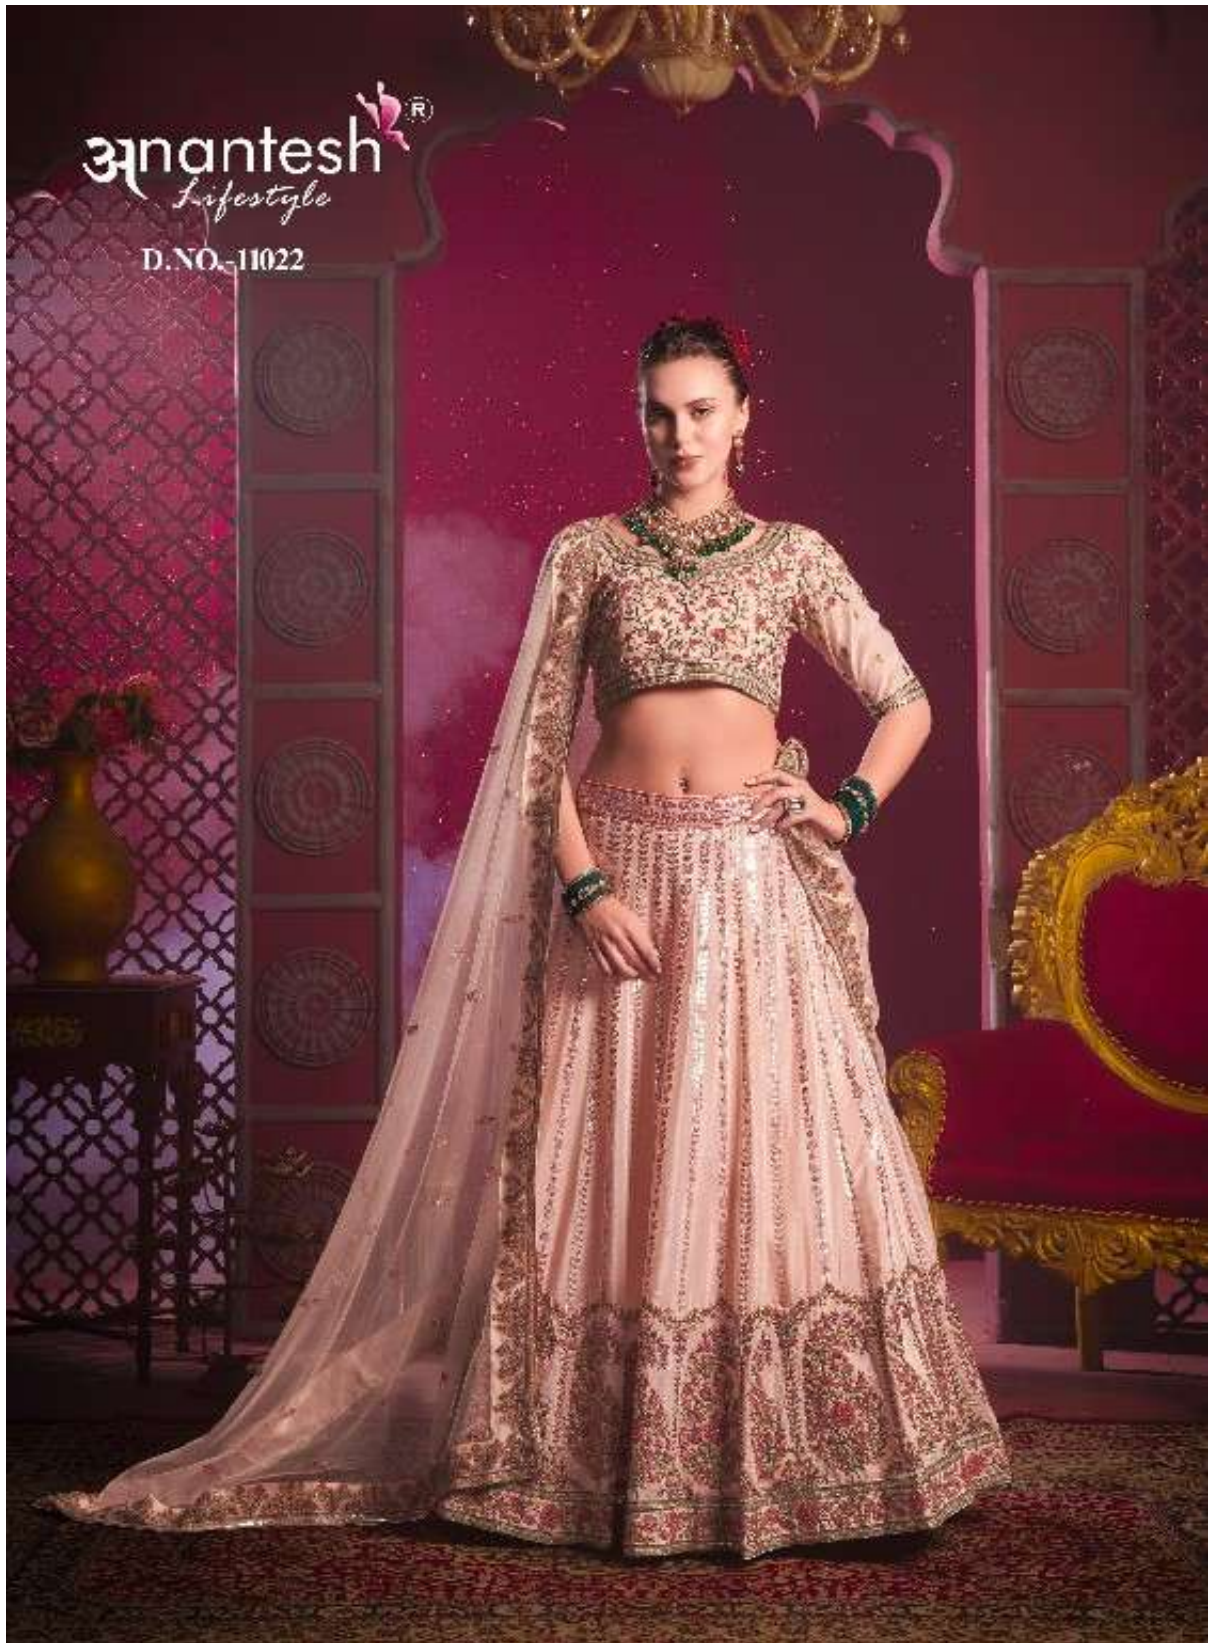

anantesh®
Lifestyle

D.NO.-11022