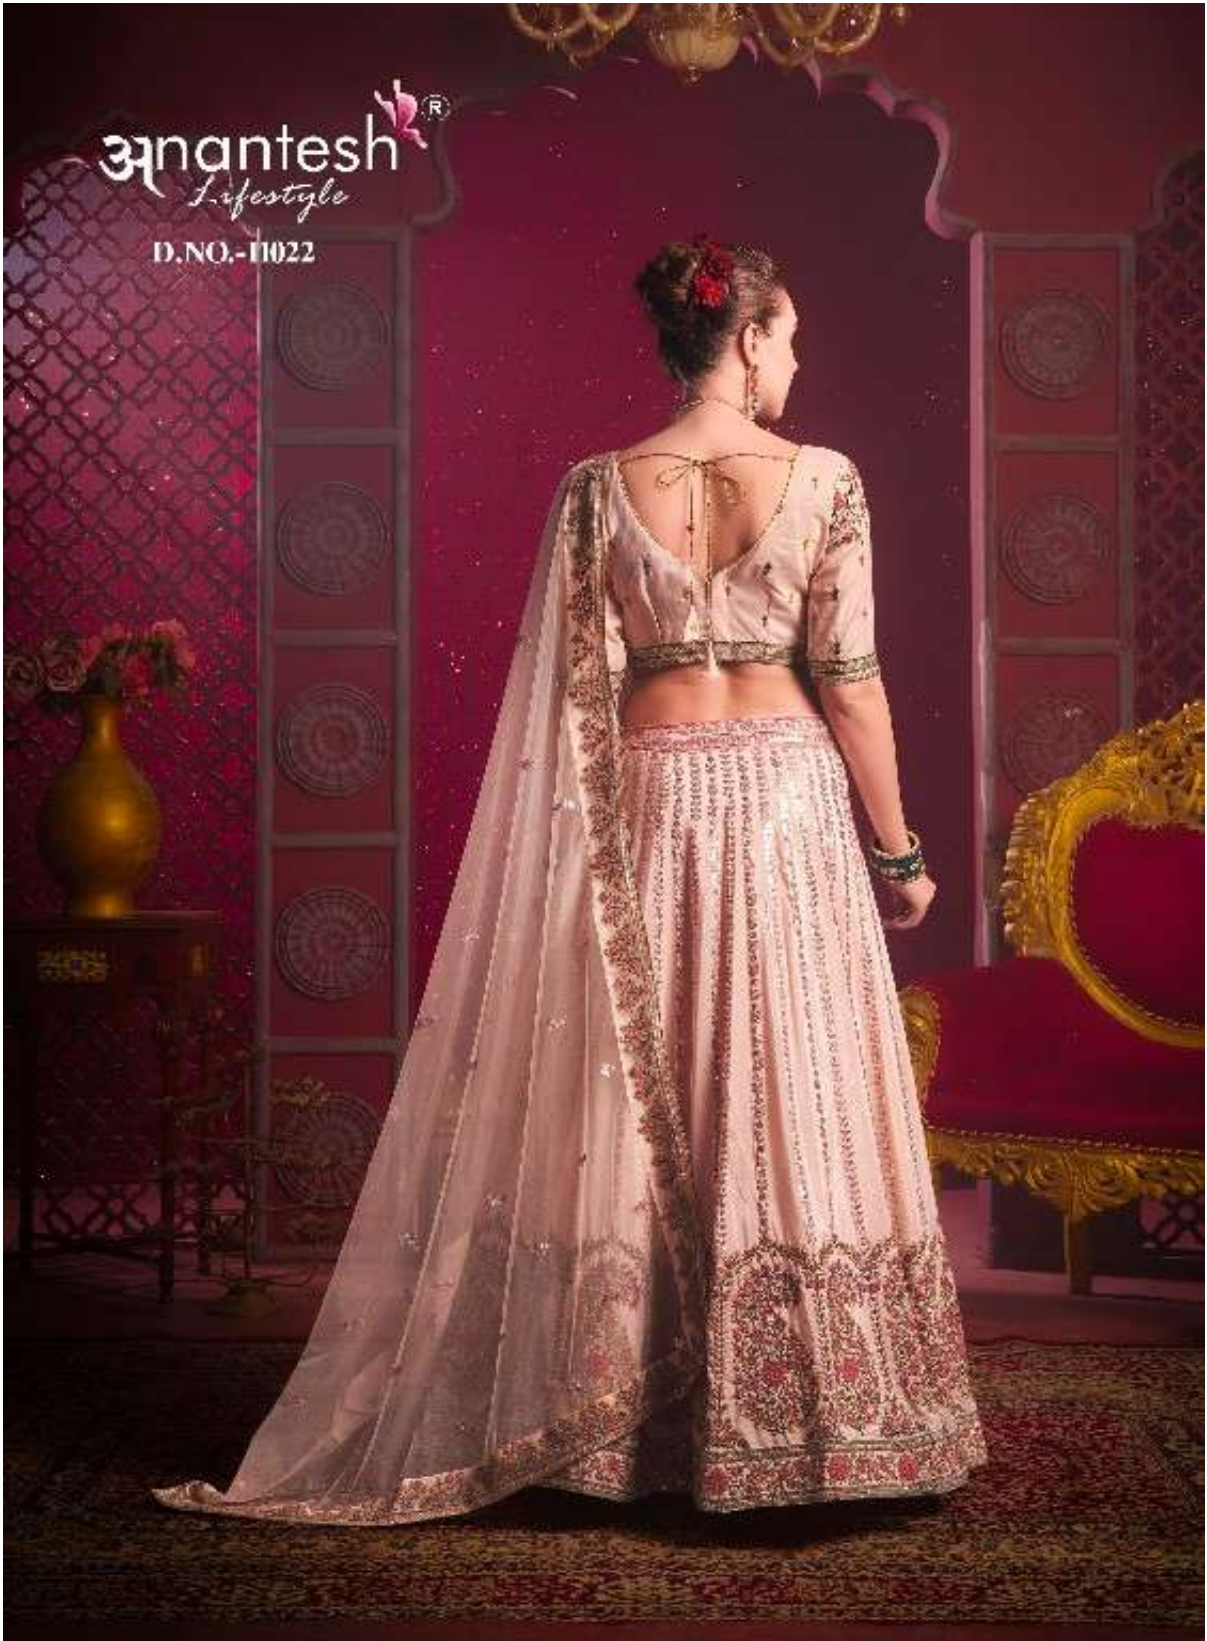

Anantesh®
Lifestyle

D.NO.-11022