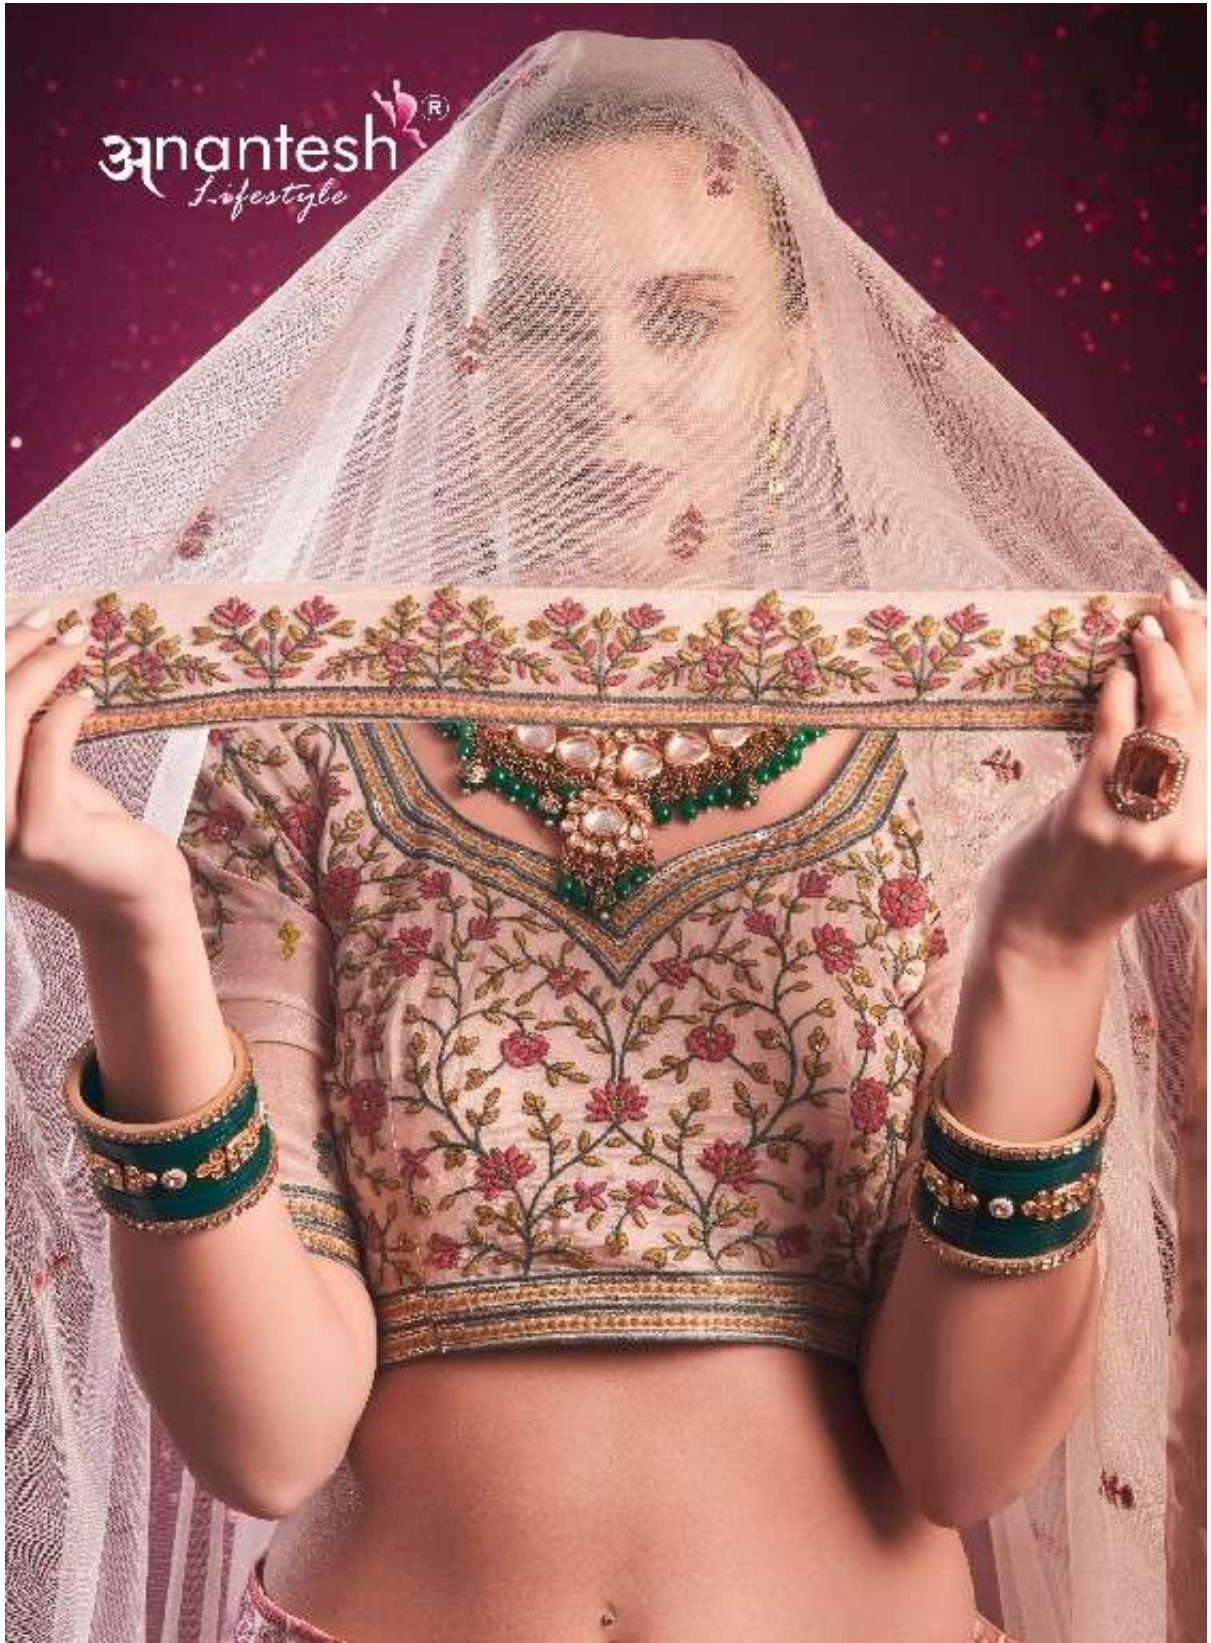

anantesh®
Lifestyle