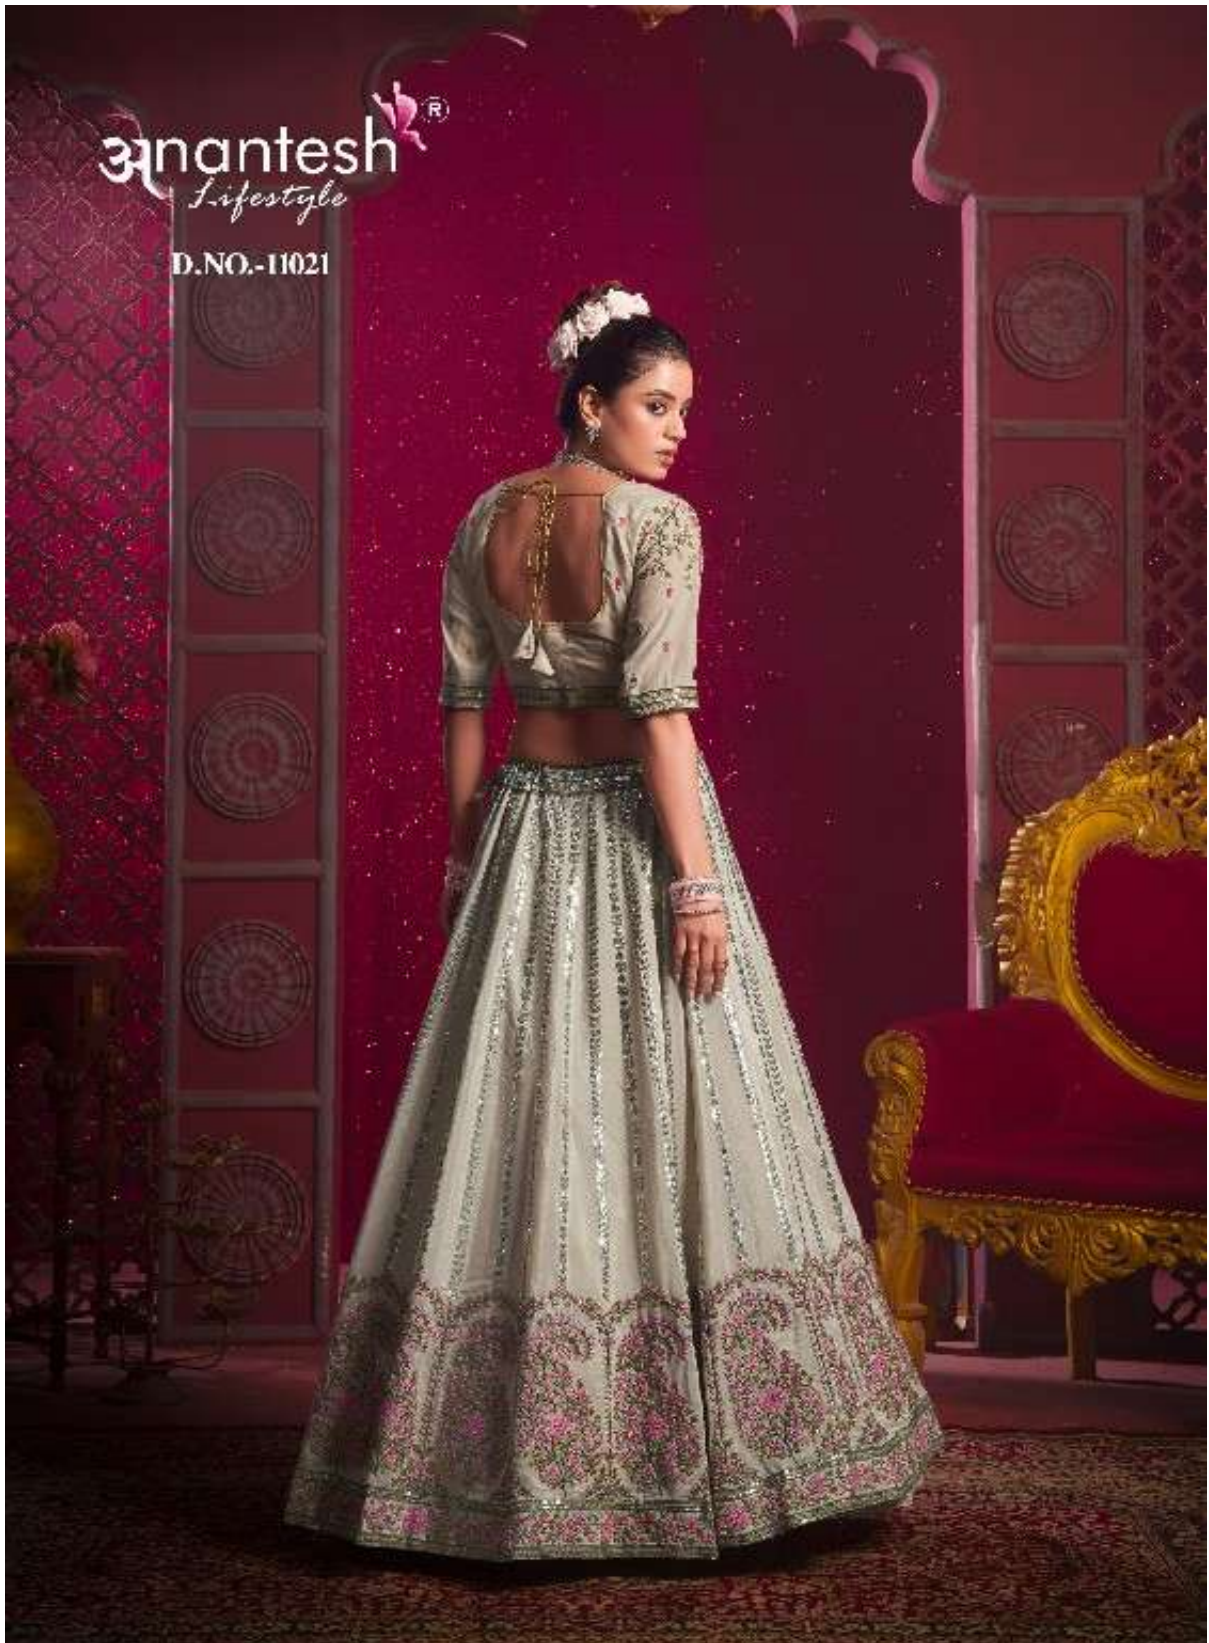

anantesh®
Lifestyle

D.NO.-11021