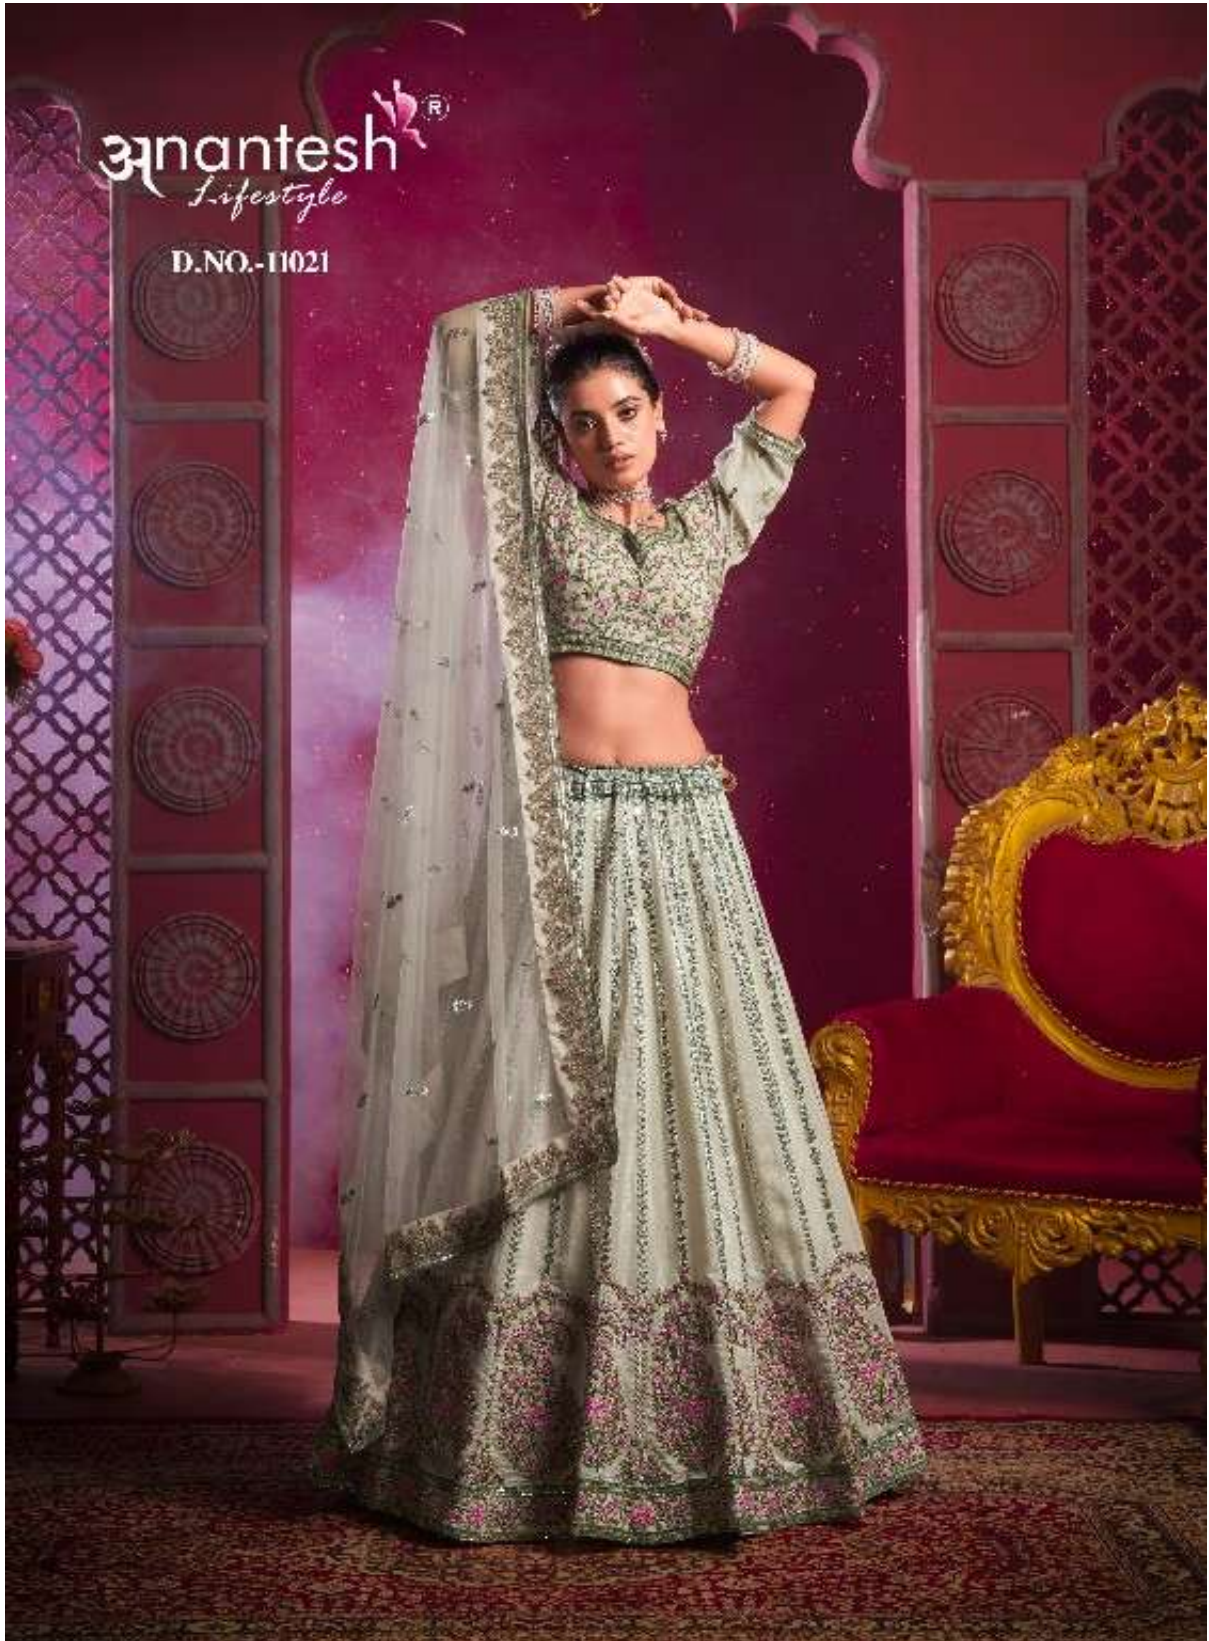

anantesh®
Lifestyle

D.NO.-11021