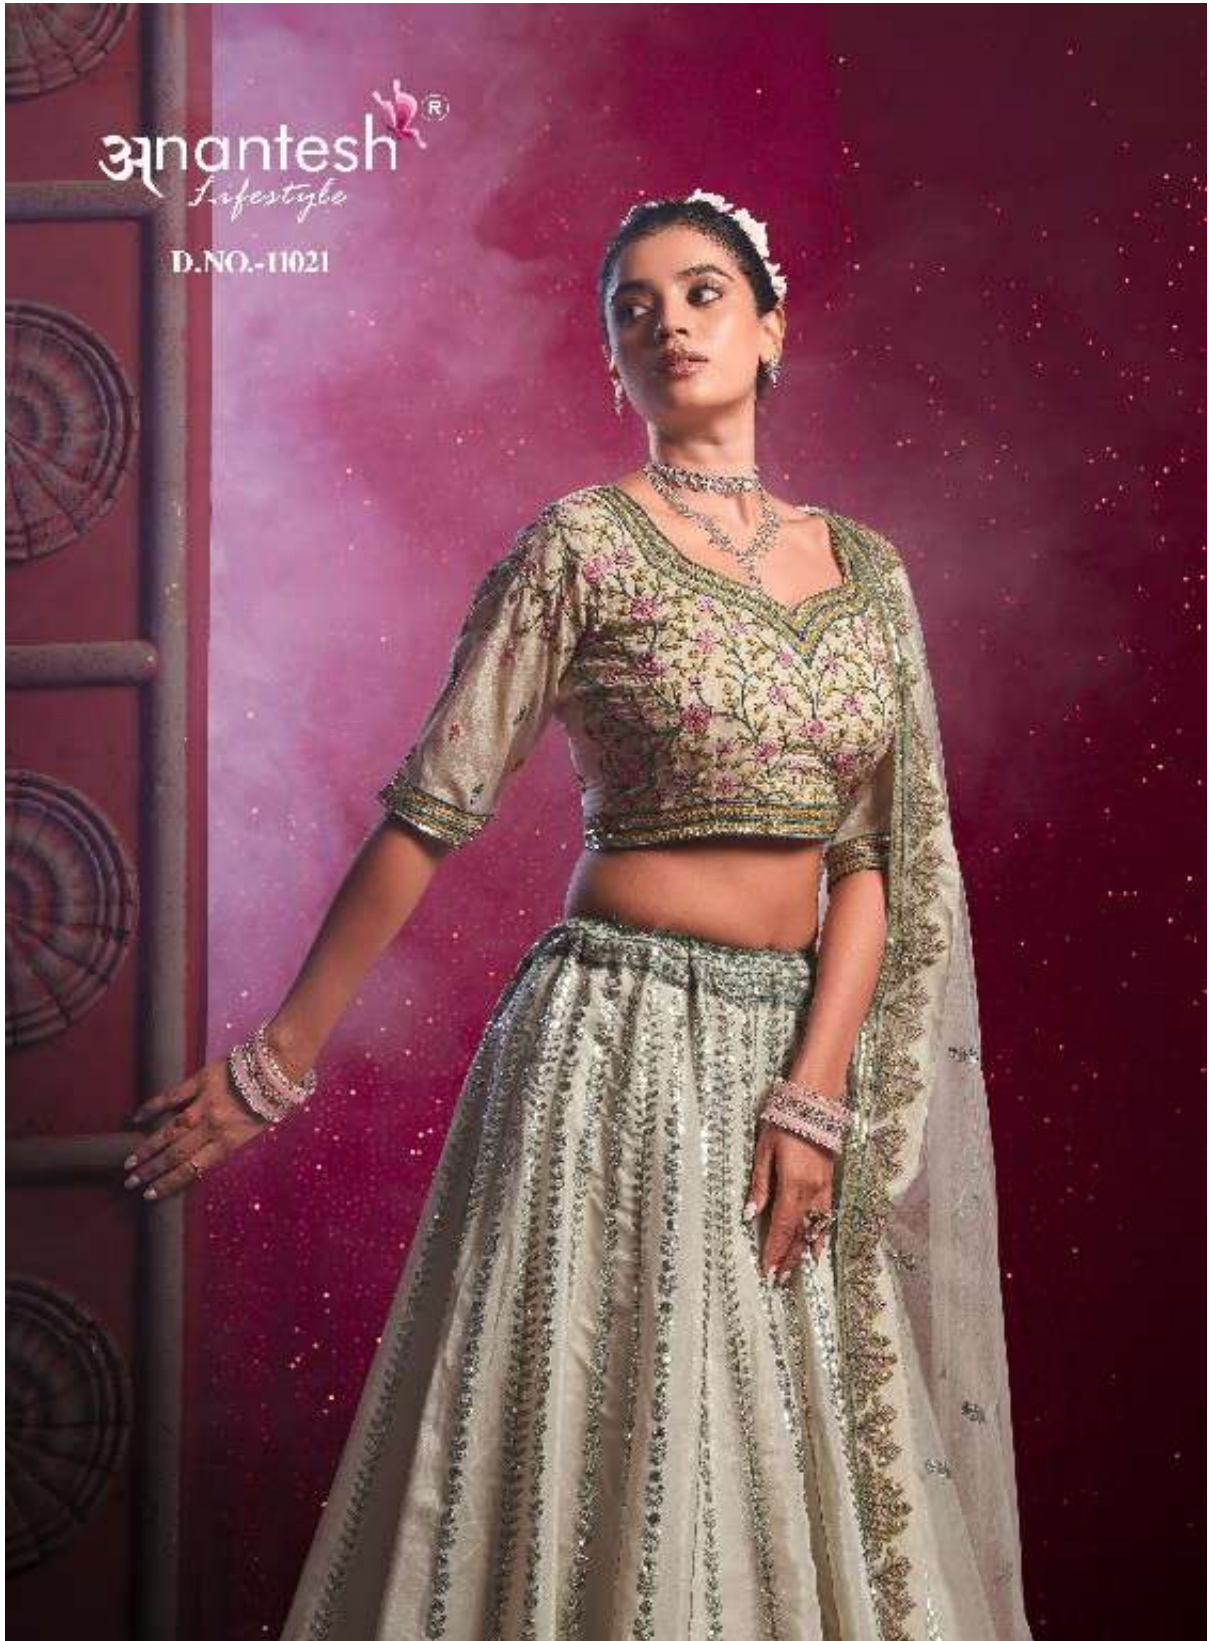

anantesh®
Lifestyle

D.NO.-11021