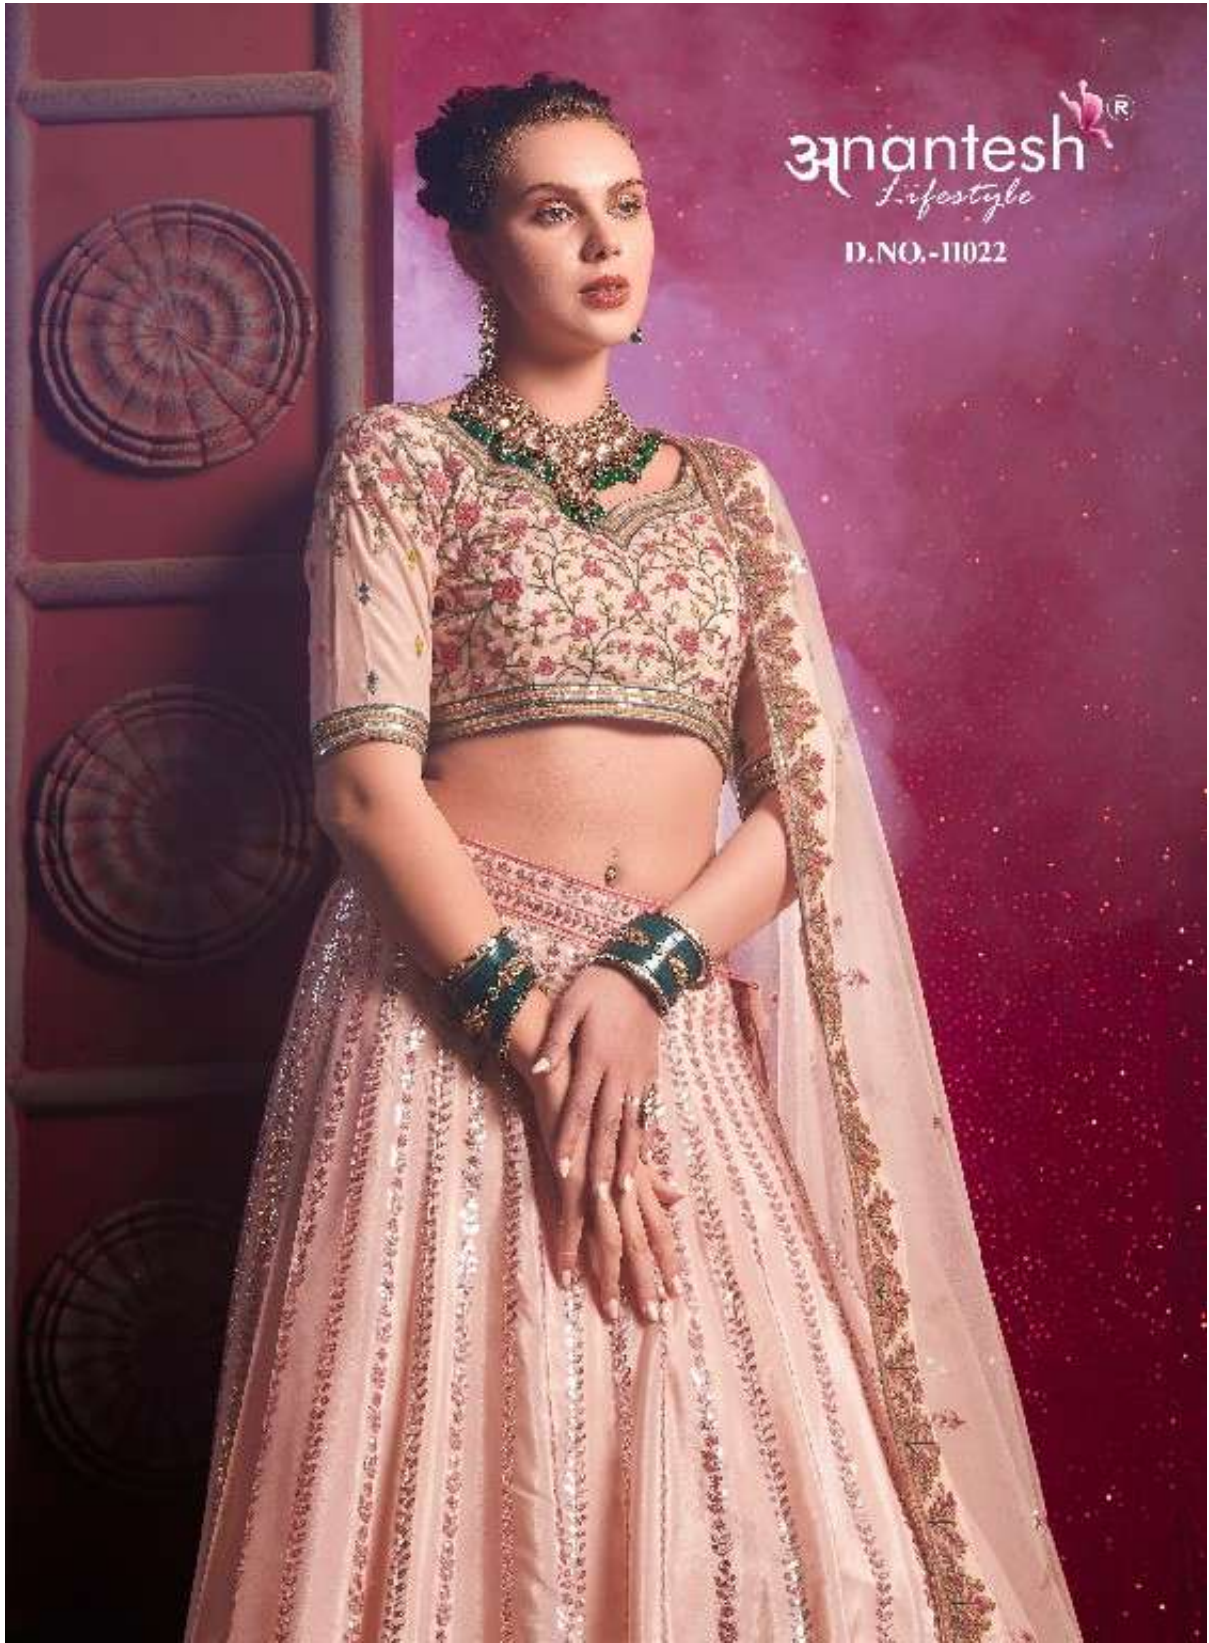

anantesh®
Lifestyle

D.NO.-11022