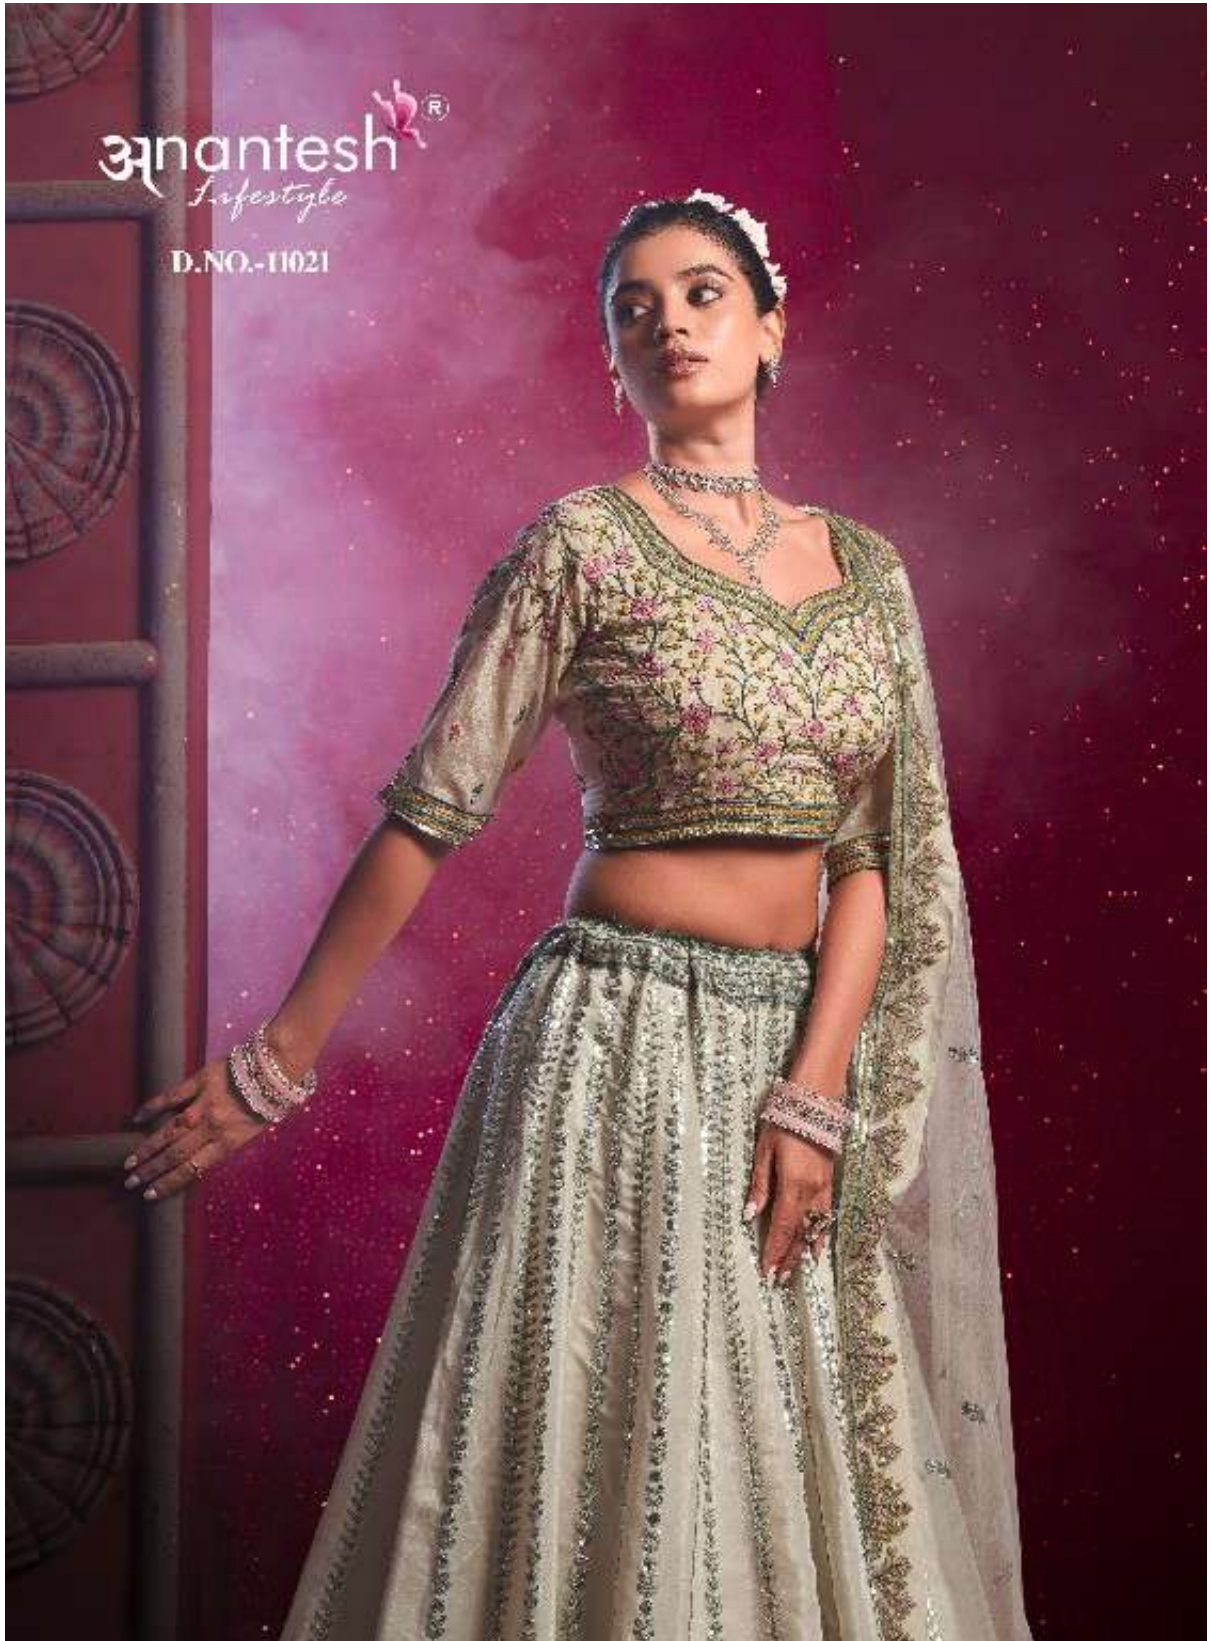

anantesh®
Lifestyle

D.NO.-11021