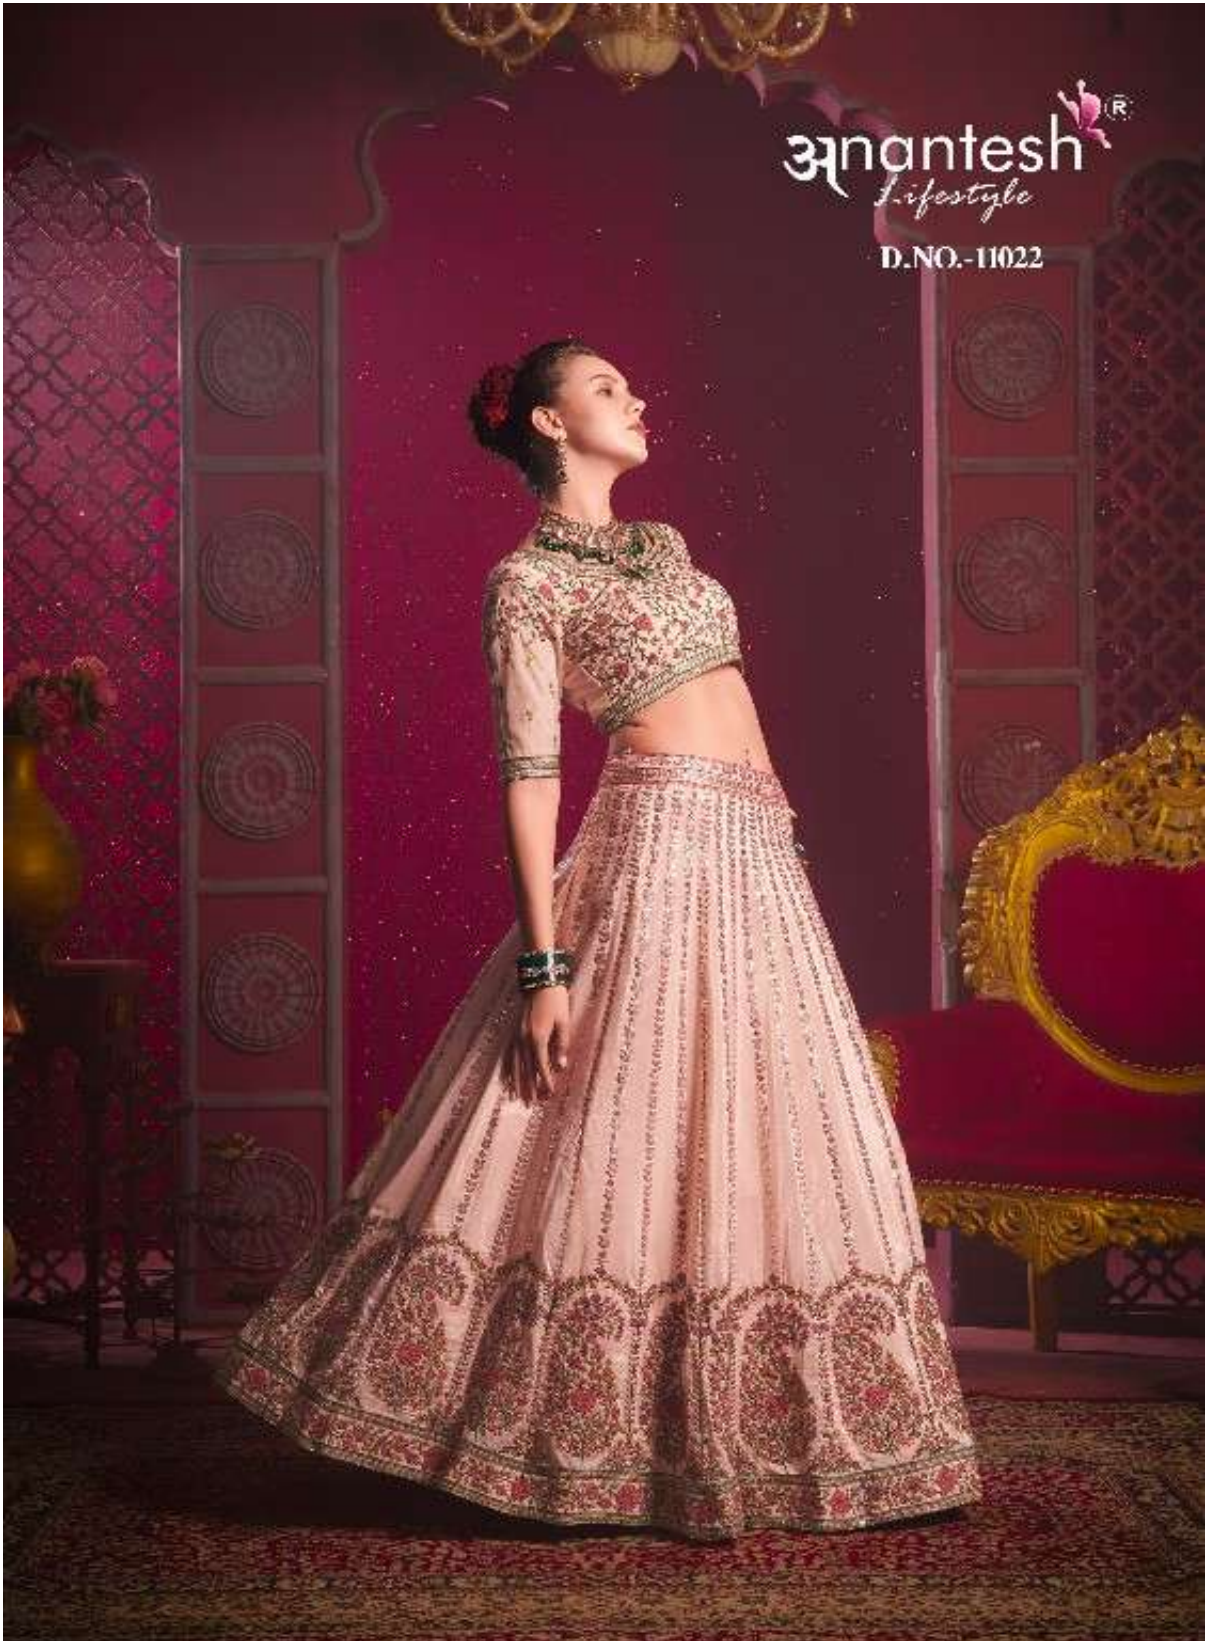

anantesh®
Lifestyle

D.NO.-11022