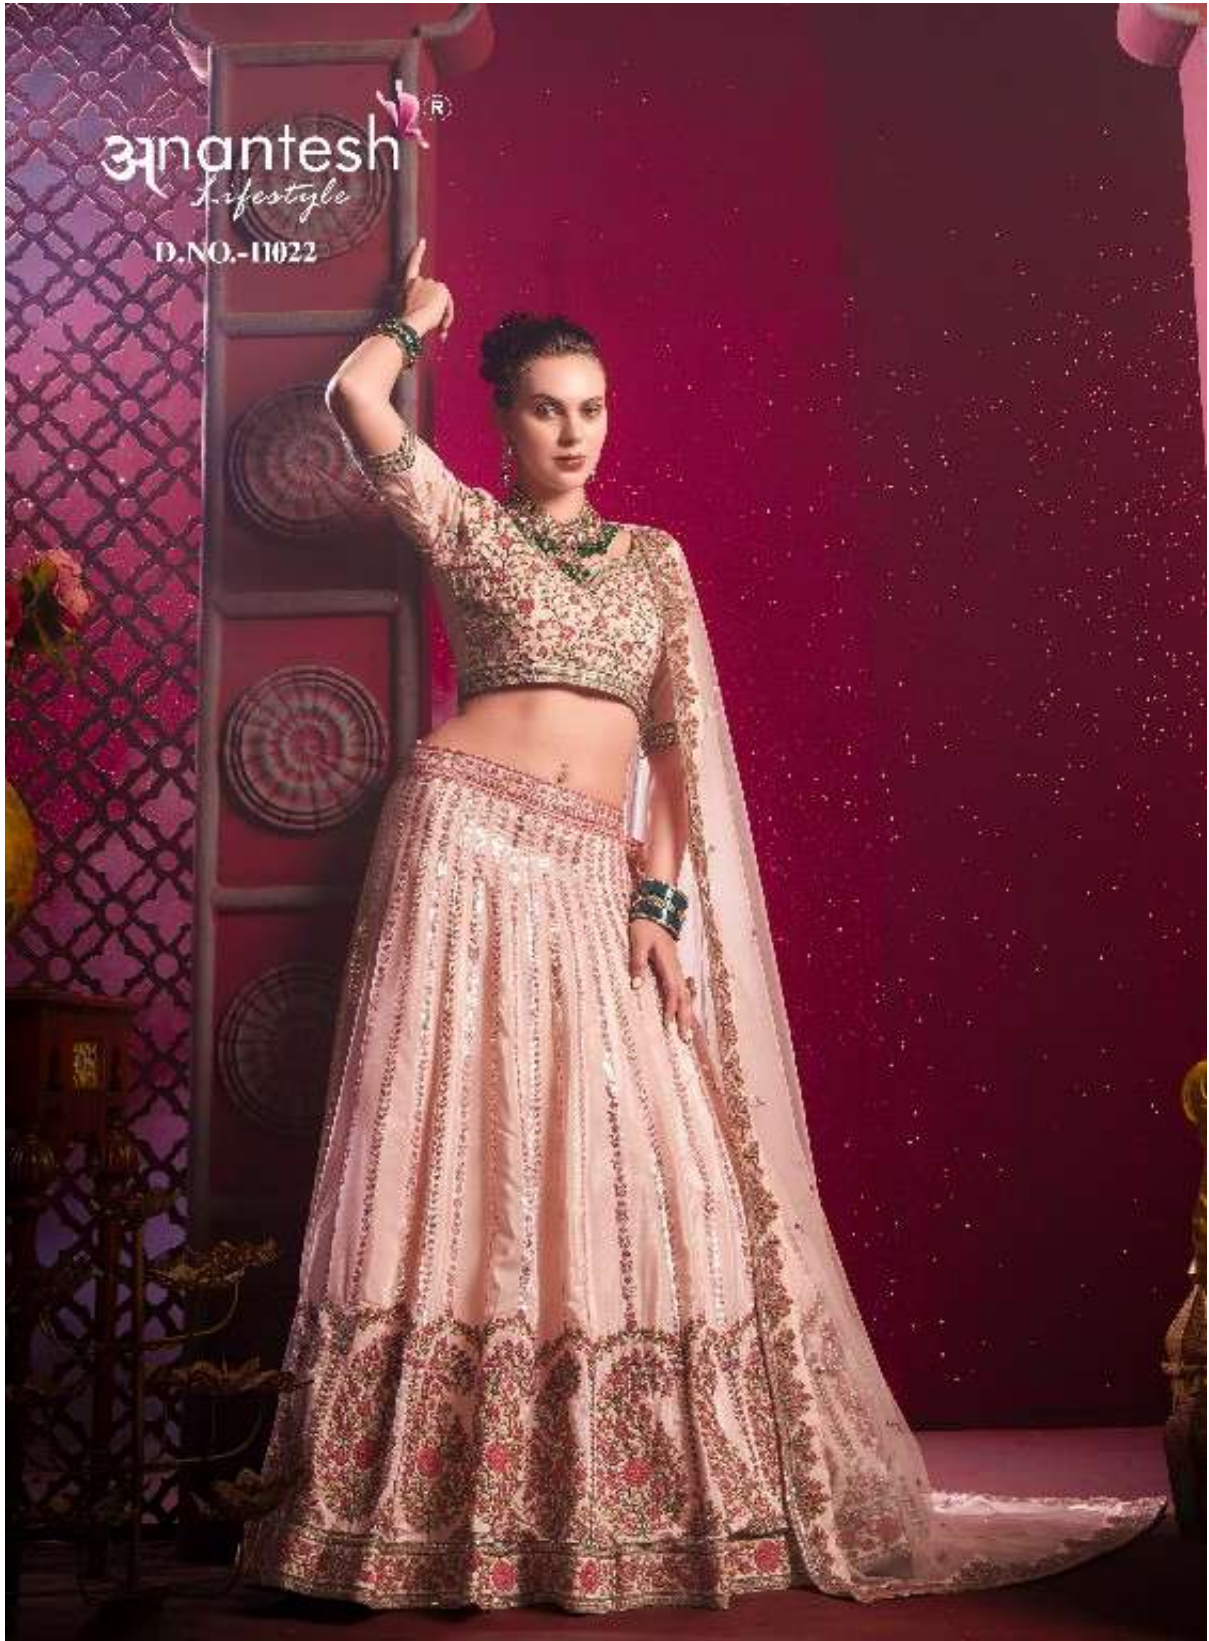

anantesh®
Lifestyle

D.NO.-11022