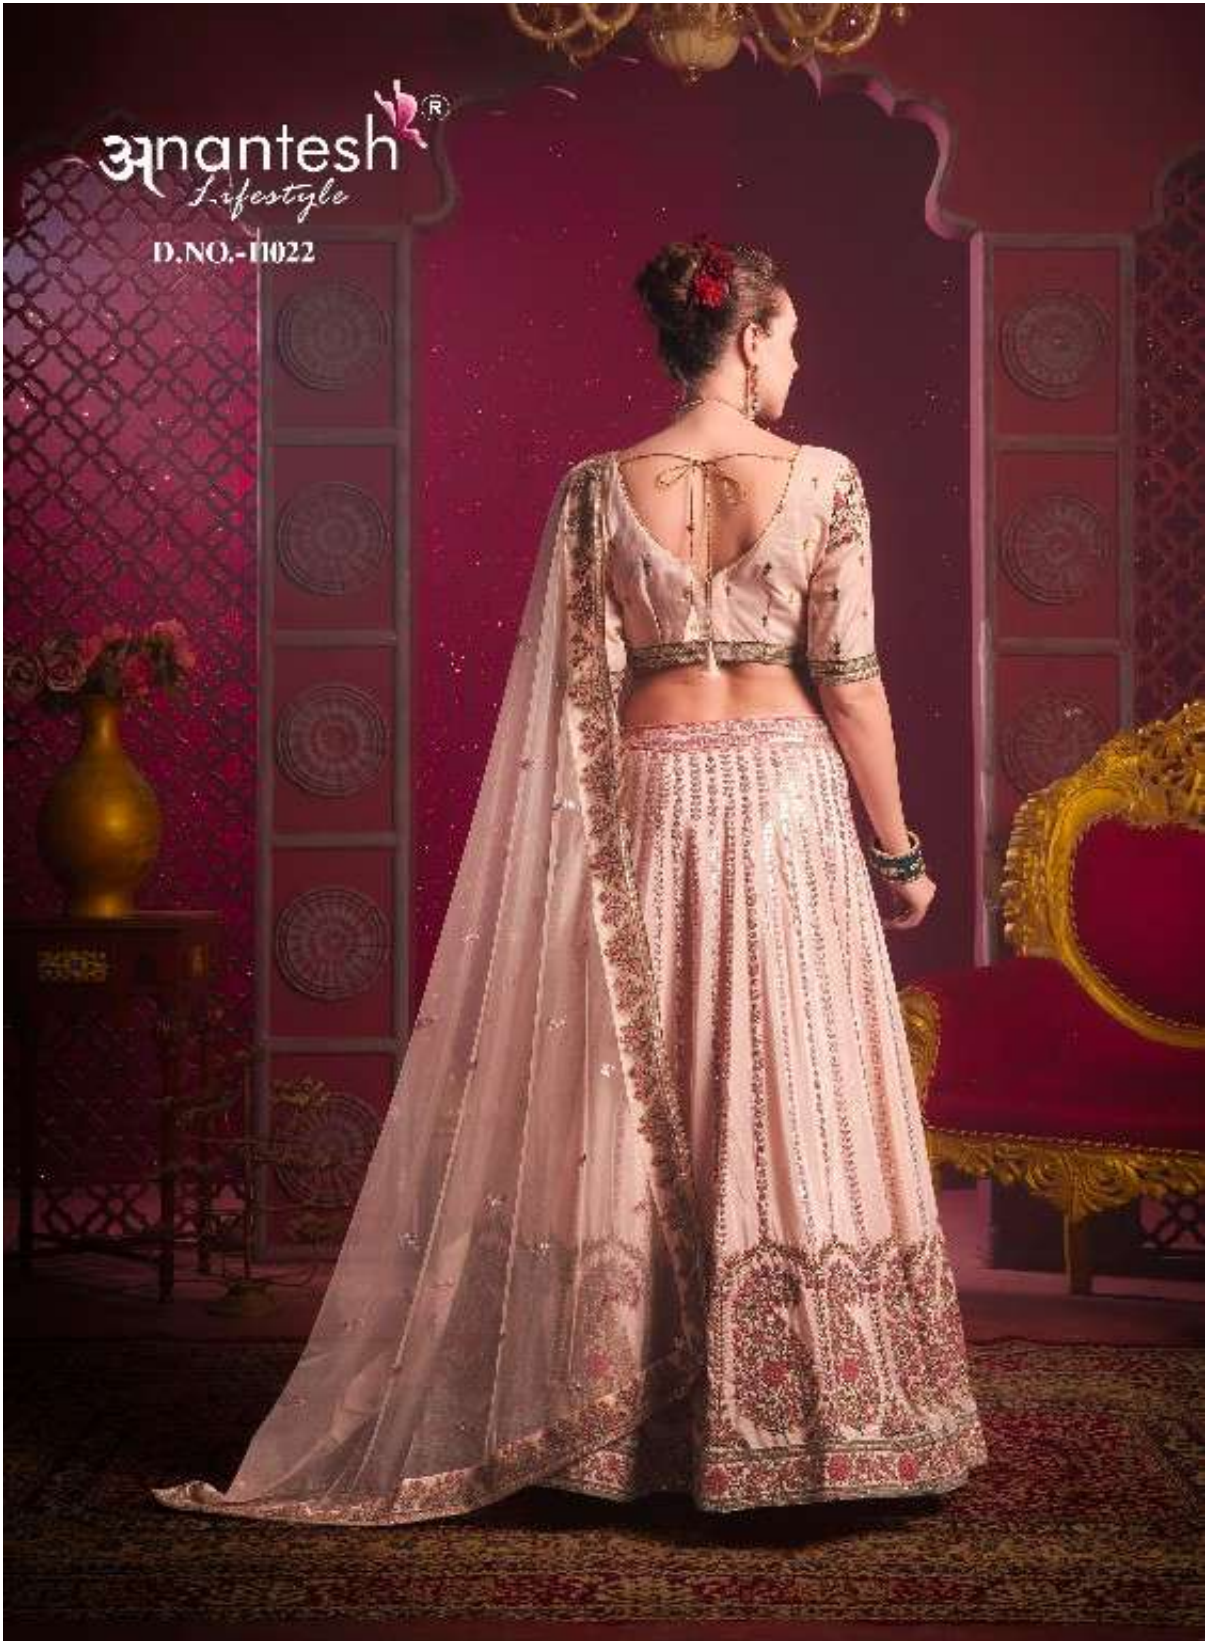

anantesh®
Lifestyle

D.NO.-11022