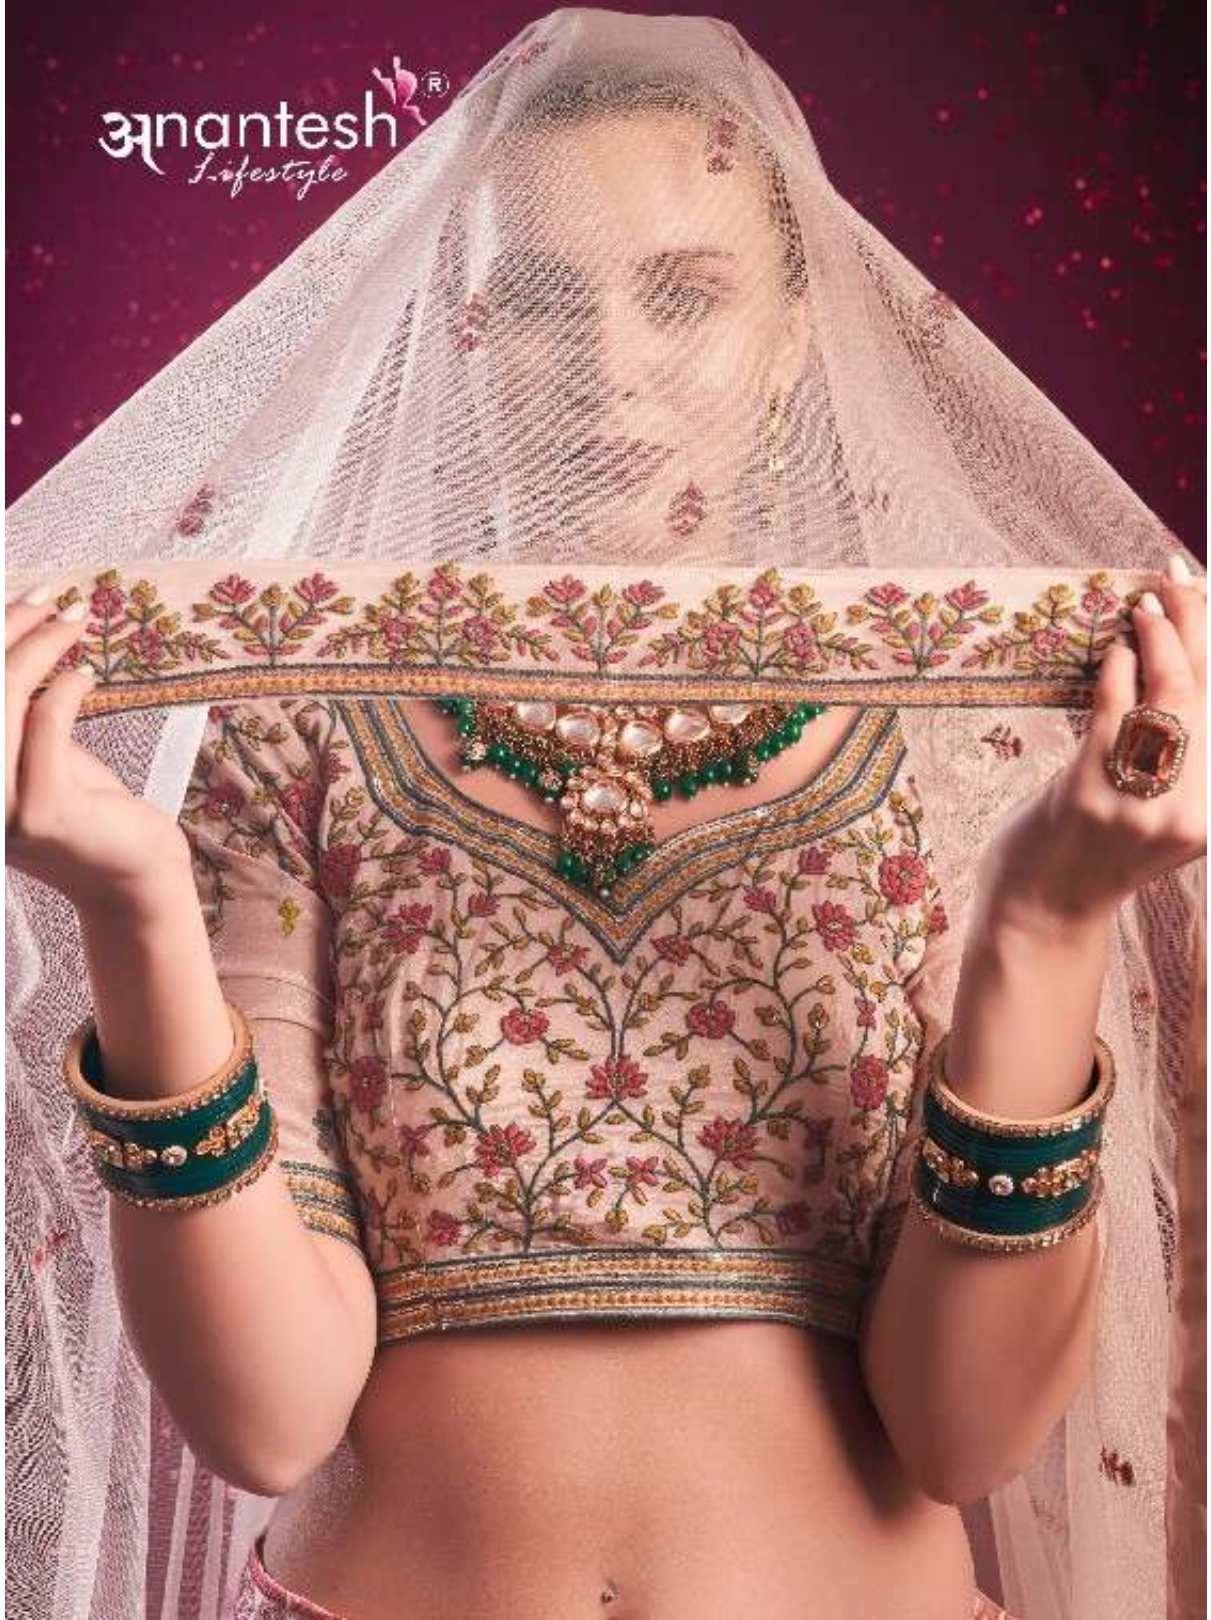

anantesh®
Lifestyle