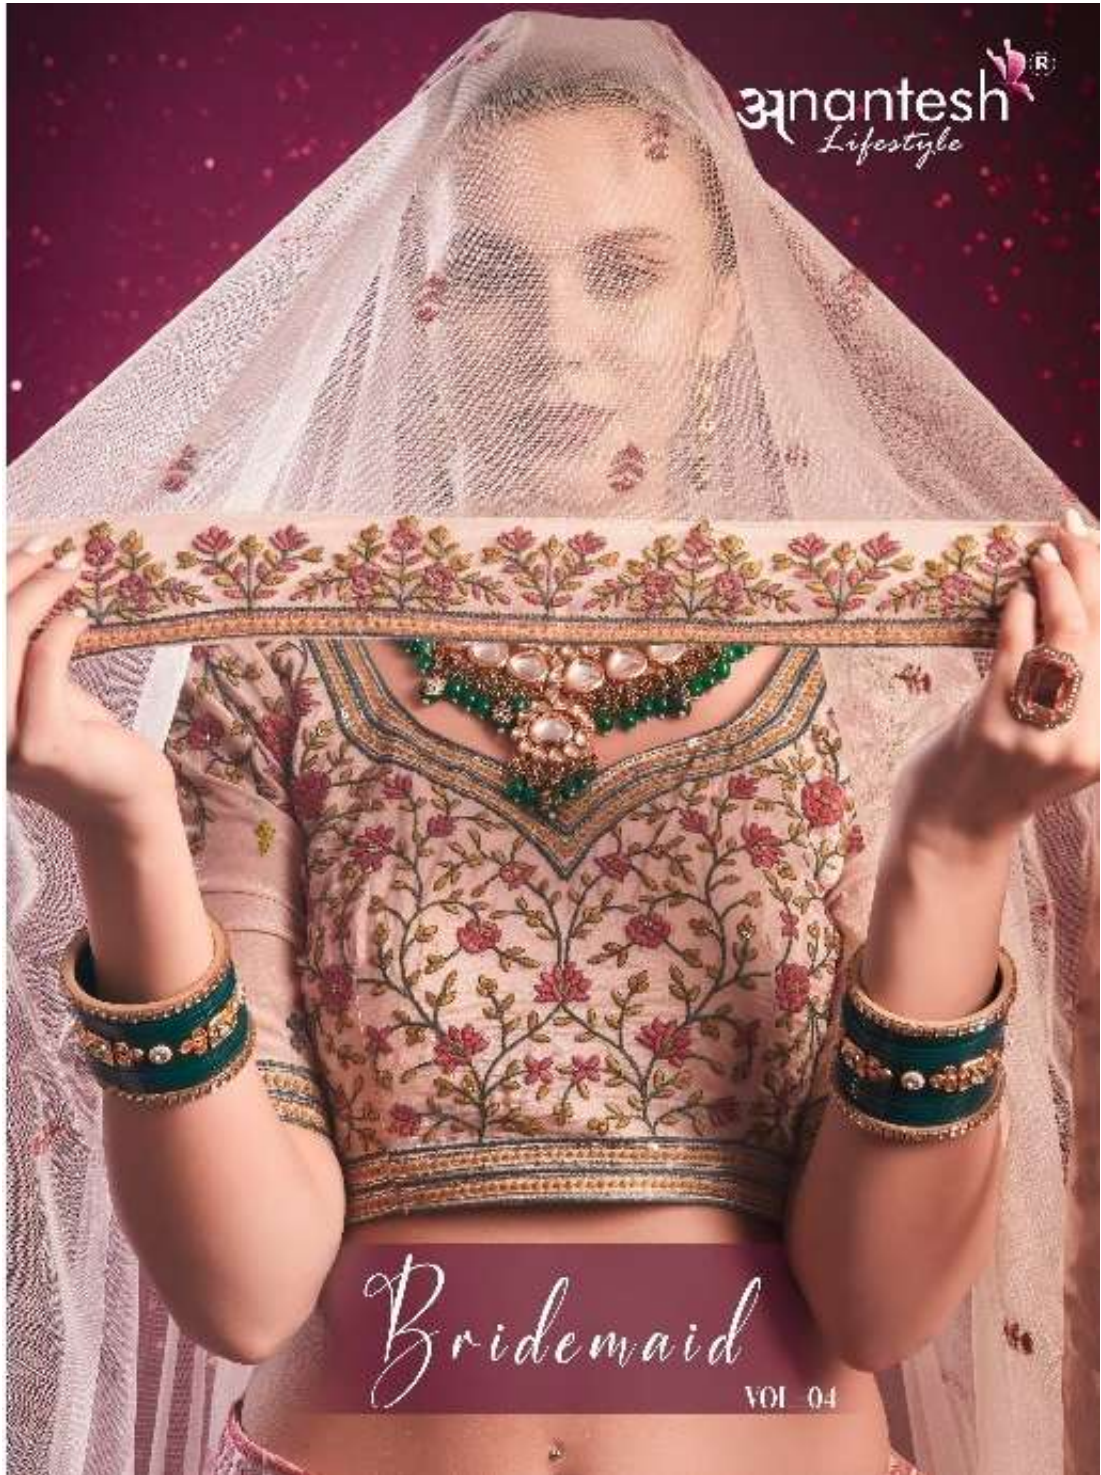

anantesh[®]
Lifestyle

Bridemaid

VOL 04

Bridemaid
VOL 04
Anantesh
Lifestyle

11021

11022

CODE	MAIN COLOUR	LEHENGA FABRIC	BLOUSE FABRIC	DUPATTA FABRIC (DOUBLE DUPATTA)	SIZE SEMI STITCHED	READYMADE	WEIGHT	WORK DETAILS	PRICE (EXCLUDING GST 2%)
11021	CREAM/EE	VENILA SHINE SILK	VENILA SHINE SILK	PREMIUM NET	Size upto 42 bust and waist	XS,S,M,L,XL	3kg.	PREMIUM SEQUANCE AND EMBROIDERY THREAD WORK	5495/-
11022	PEACH	VENILA SHINE SILK	VENILA SHINE SILK	PREMIUM NET	Size upto 42 bust and waist	XS,S,M,L,XL	3kg.	PREMIUM SEQUANCE AND EMBROIDERY THREAD WORK	5495/-