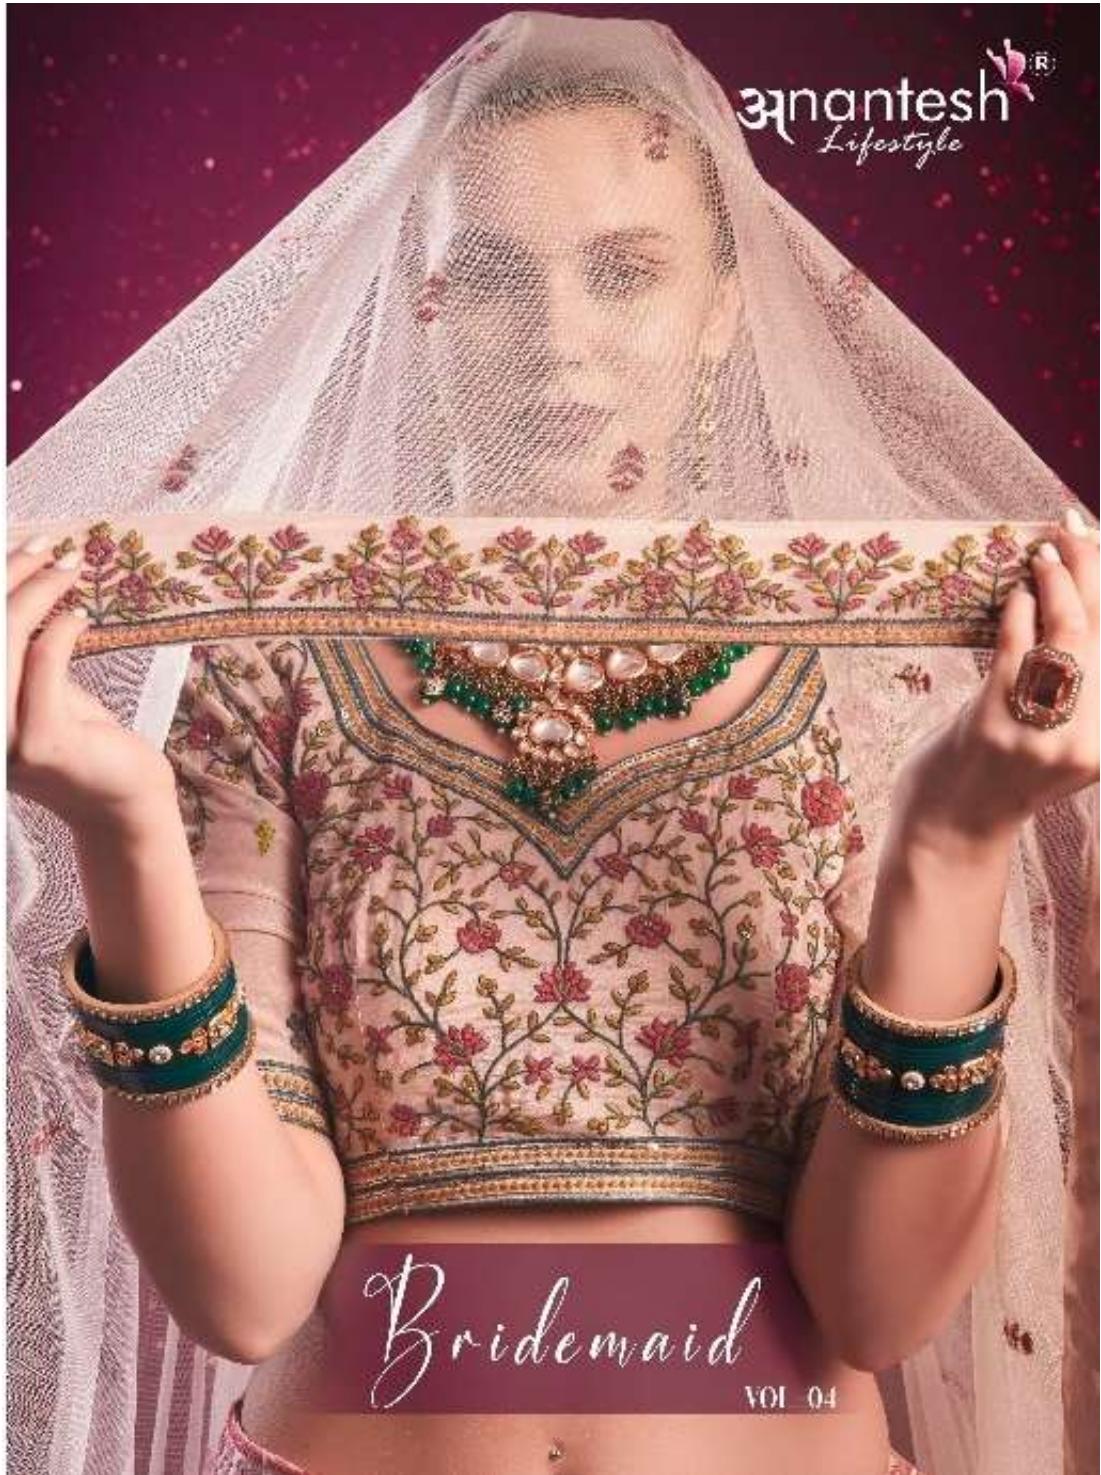

anantesh[®]
Lifestyle

Bridemaid

VOL 04

Bridemaid
VOL 04
Anantesh
Lifestyle

11021

11022

CODE	MAIN COLOUR	LEHENGA FABRIC	BLOUSE FABRIC	DUPATTA FABRIC (DOUBLE DUPATTA)	SIZE SEMI STITCHED	READYMADE	WEIGHT	WORK DETAILS	PRICE (EXCLUDING GST 12%)
11021	CREAM/EE	VENILA SHINE SILK	VENILA SHINE SILK	PREMIUM NET	Size upto 42 bust and waist	XS,S,M,L,XL	3kg.	PREMIUM SEQUANCE AND EMBROIDERY THREAD WORK	5495/-
11022	PEACH	VENILA SHINE SILK	VENILA SHINE SILK	PREMIUM NET	Size upto 42 bust and waist	XS,S,M,L,XL	3kg.	PREMIUM SEQUANCE AND EMBROIDERY THREAD WORK	5495/-