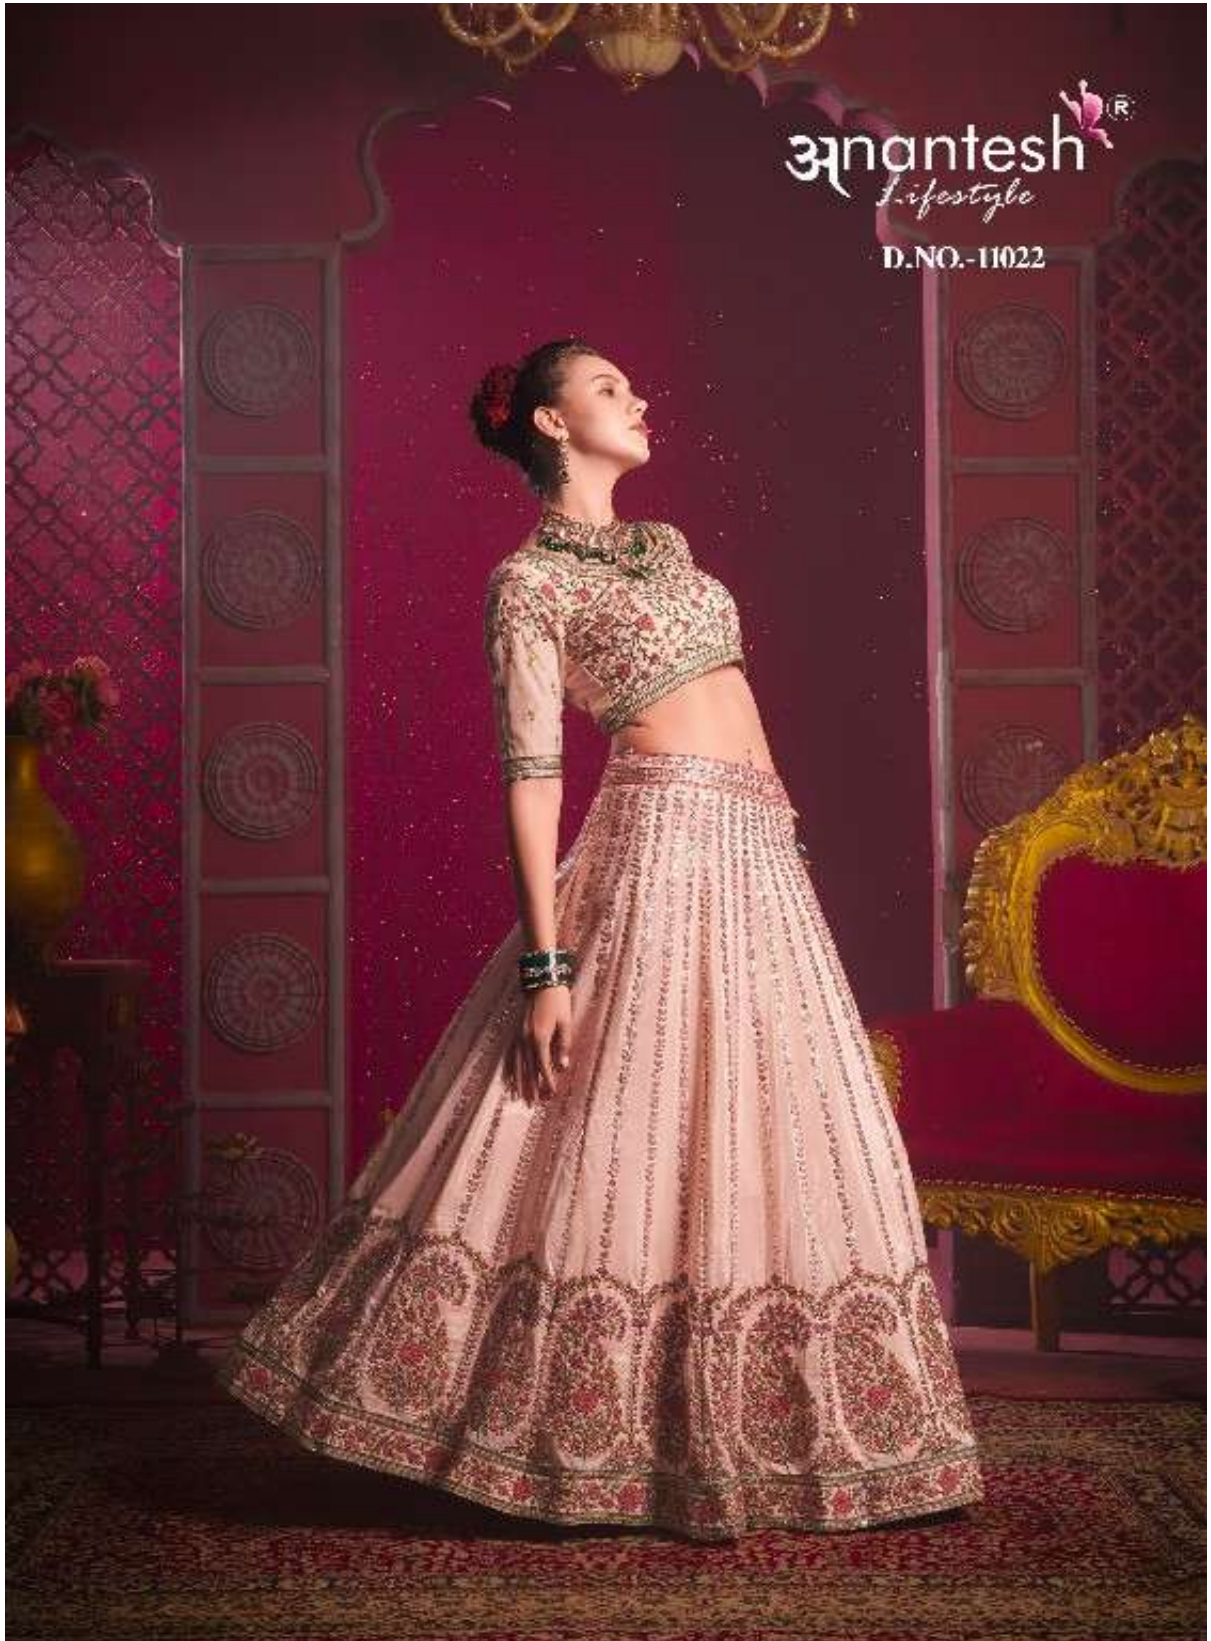

anantesh®
Lifestyle

D.NO.-11022