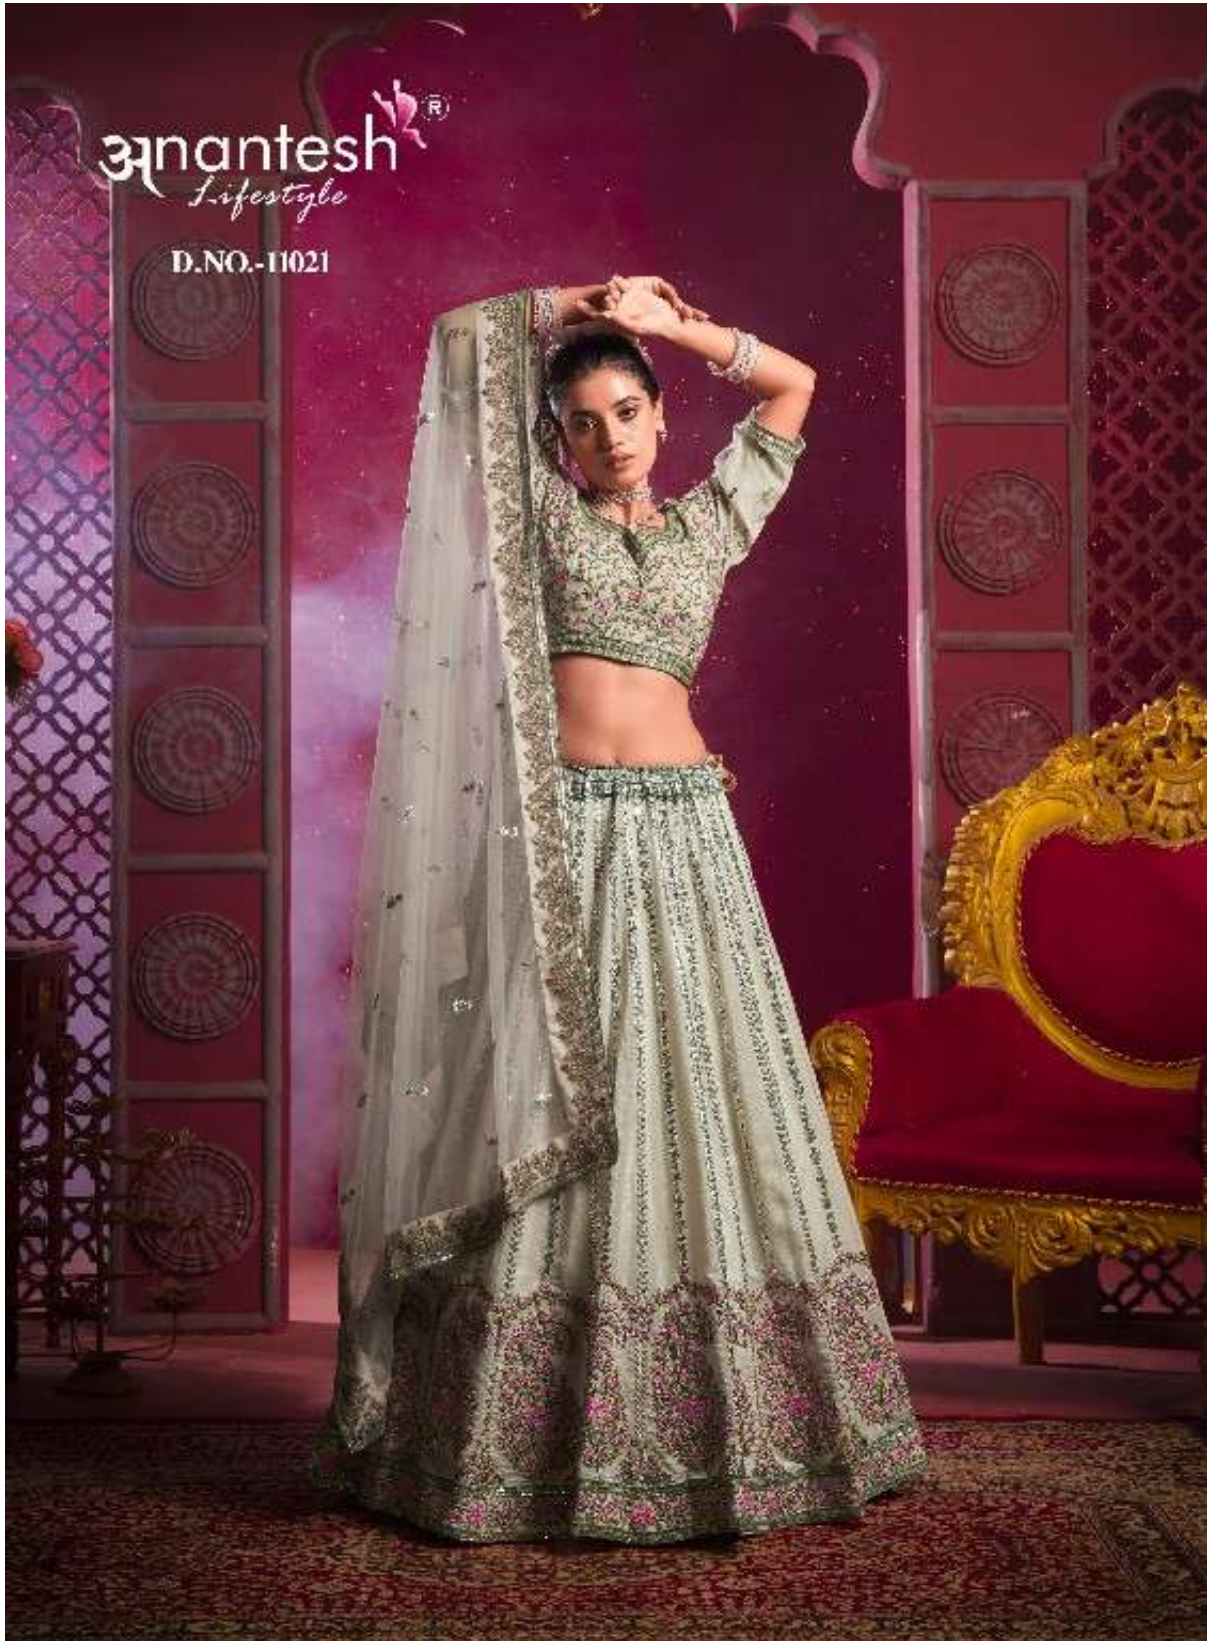

anantesh®
Lifestyle

D.NO.-11021