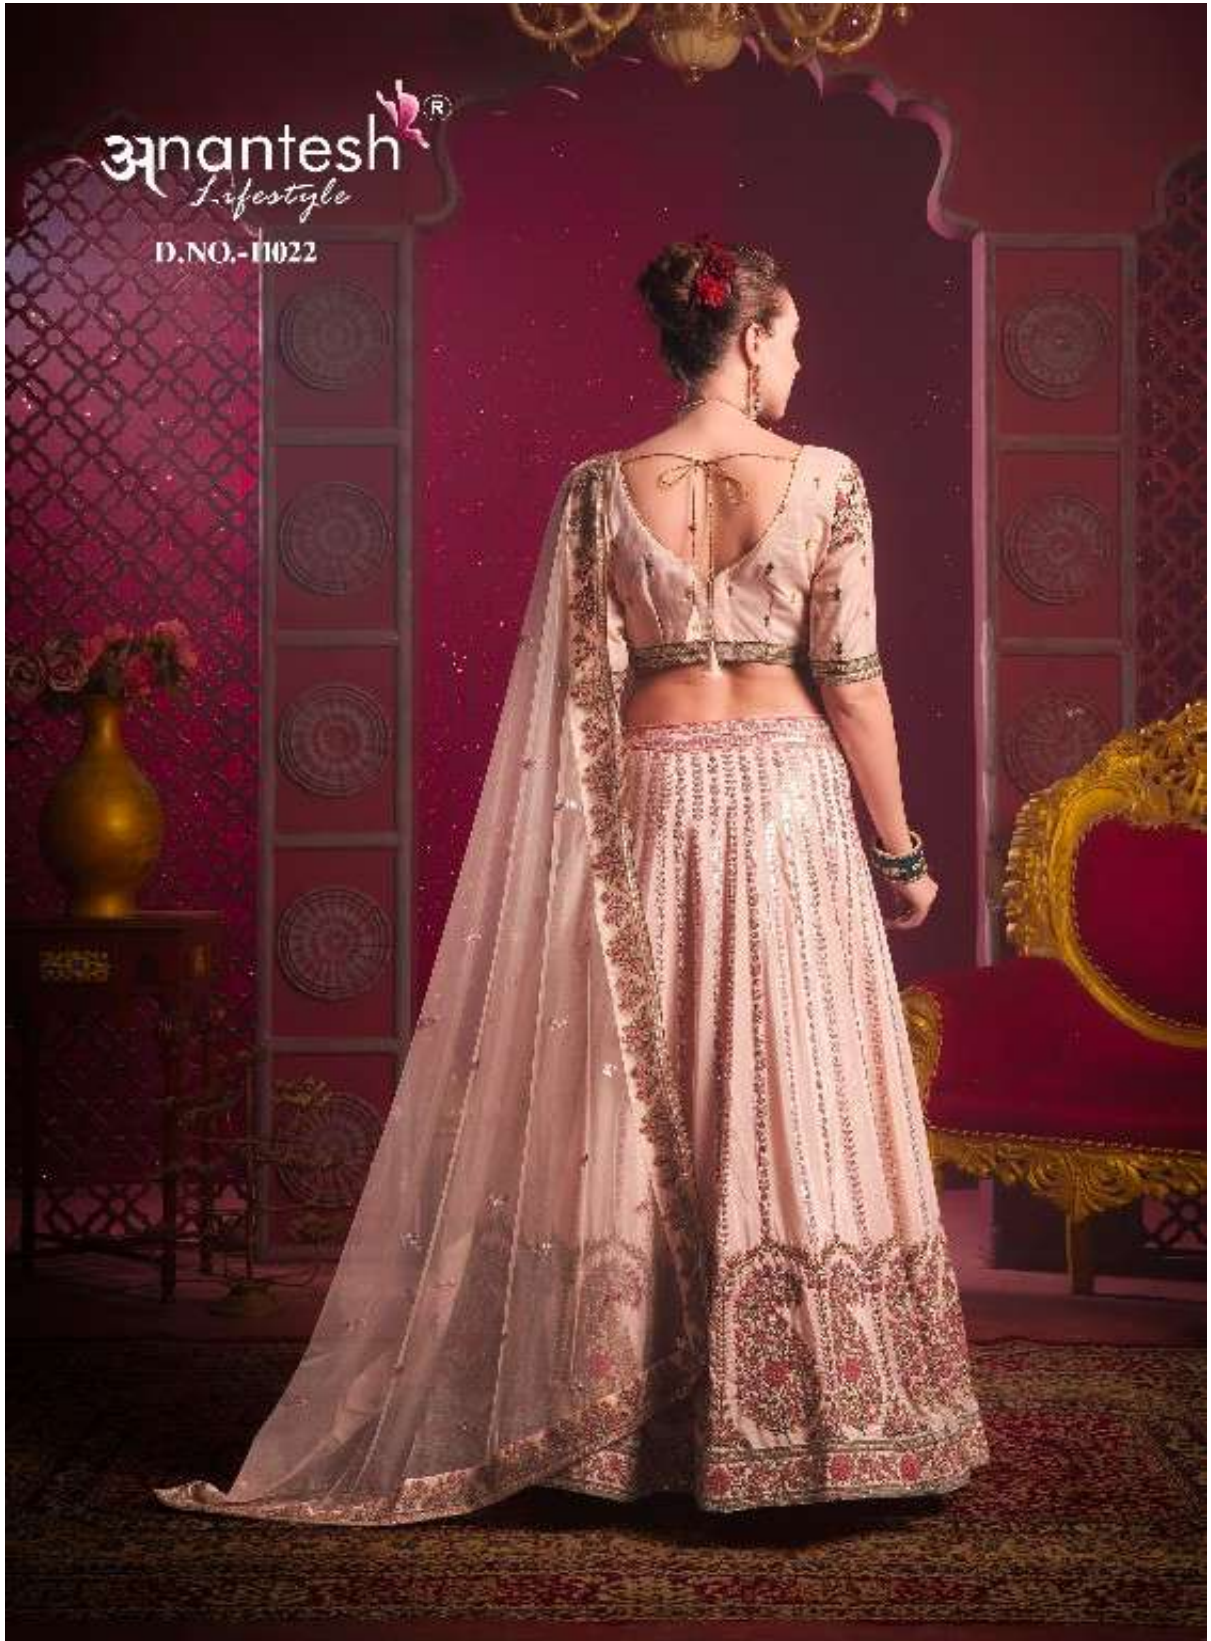

Anantesh®
Lifestyle

D.NO.-11022