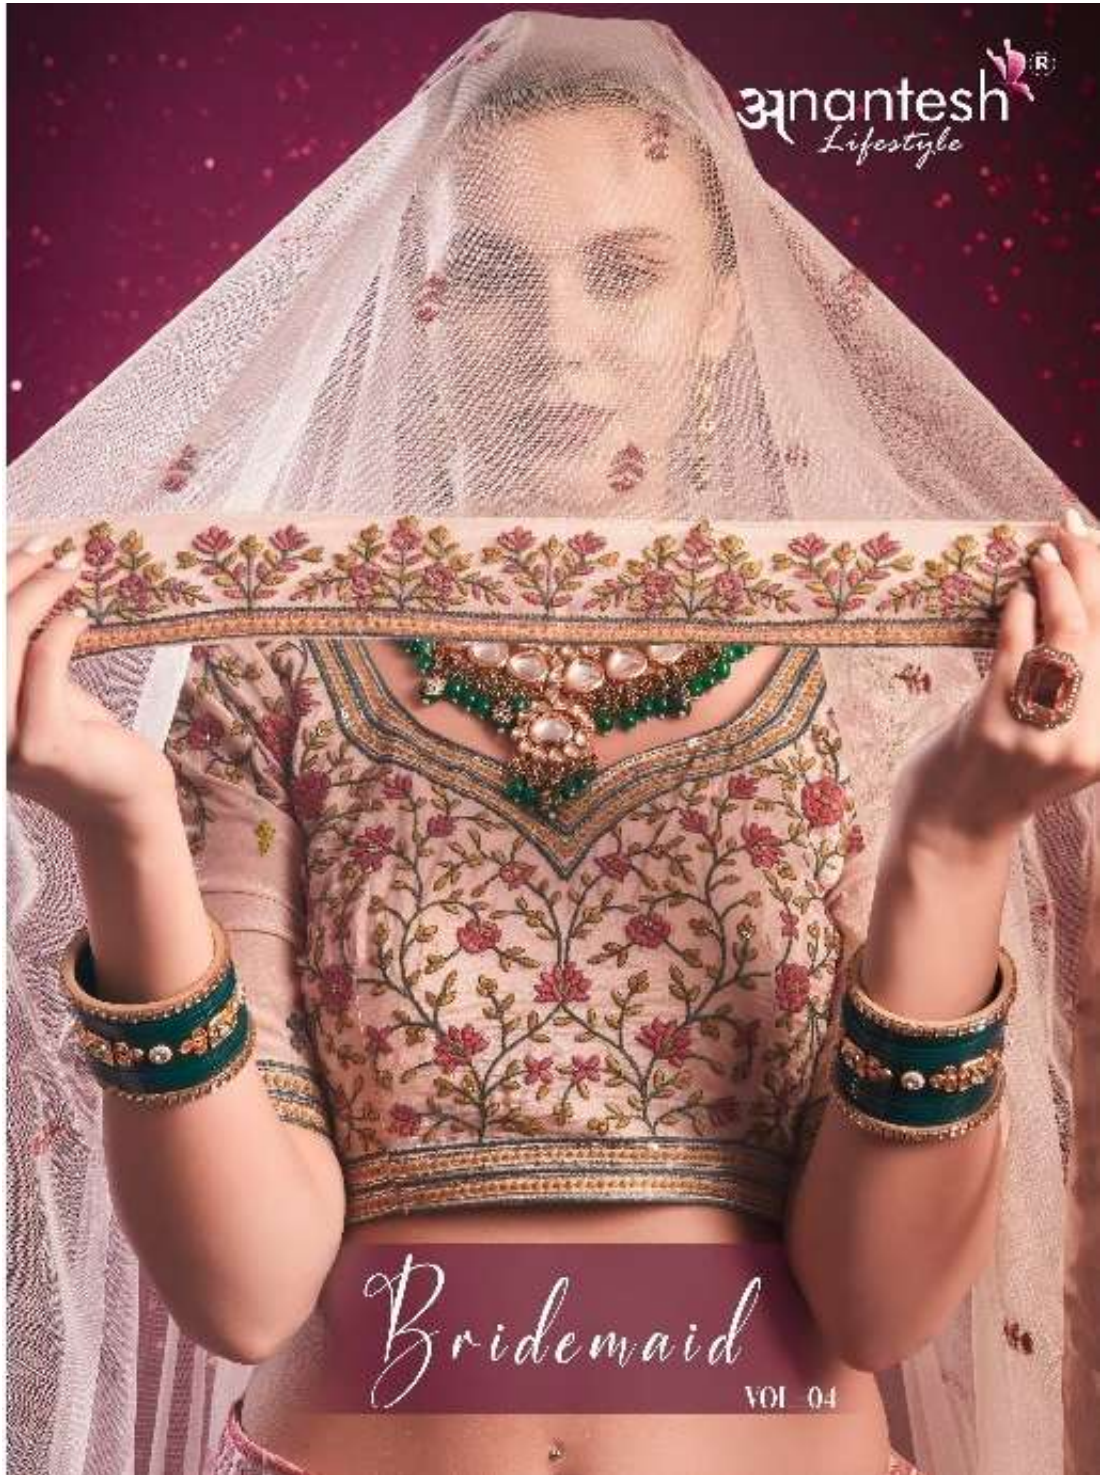

anantesh[®]
Lifestyle

Bridemaid

VOL 04

Bridemaid
VOL 04
Anantesh®
Lifestyle

11021

11022

CODE	MAIN COLOUR	LEHENGA FABRIC	BLOUSE FABRIC	DUPATTA FABRIC (DOUBLE DUPATTA)	SIZE SEMI STITCHED	READYMADE	WEIGHT	WORK DETAILS	PRICE (EXCLUDING GST 12%)
11021	CREAM/EE	VENILA SHINE SILK	VENILA SHINE SILK	PREMIUM NET	Size upto 42 bust and waist	XS,S,M,L,XL	3kg.	PREMIUM SEQUANCE AND EMBROIDERY THREAD WORK	5495/-
11022	PEACH	VENILA SHINE SILK	VENILA SHINE SILK	PREMIUM NET	Size upto 42 bust and waist	XS,S,M,L,XL	3kg.	PREMIUM SEQUANCE AND EMBROIDERY THREAD WORK	5495/-