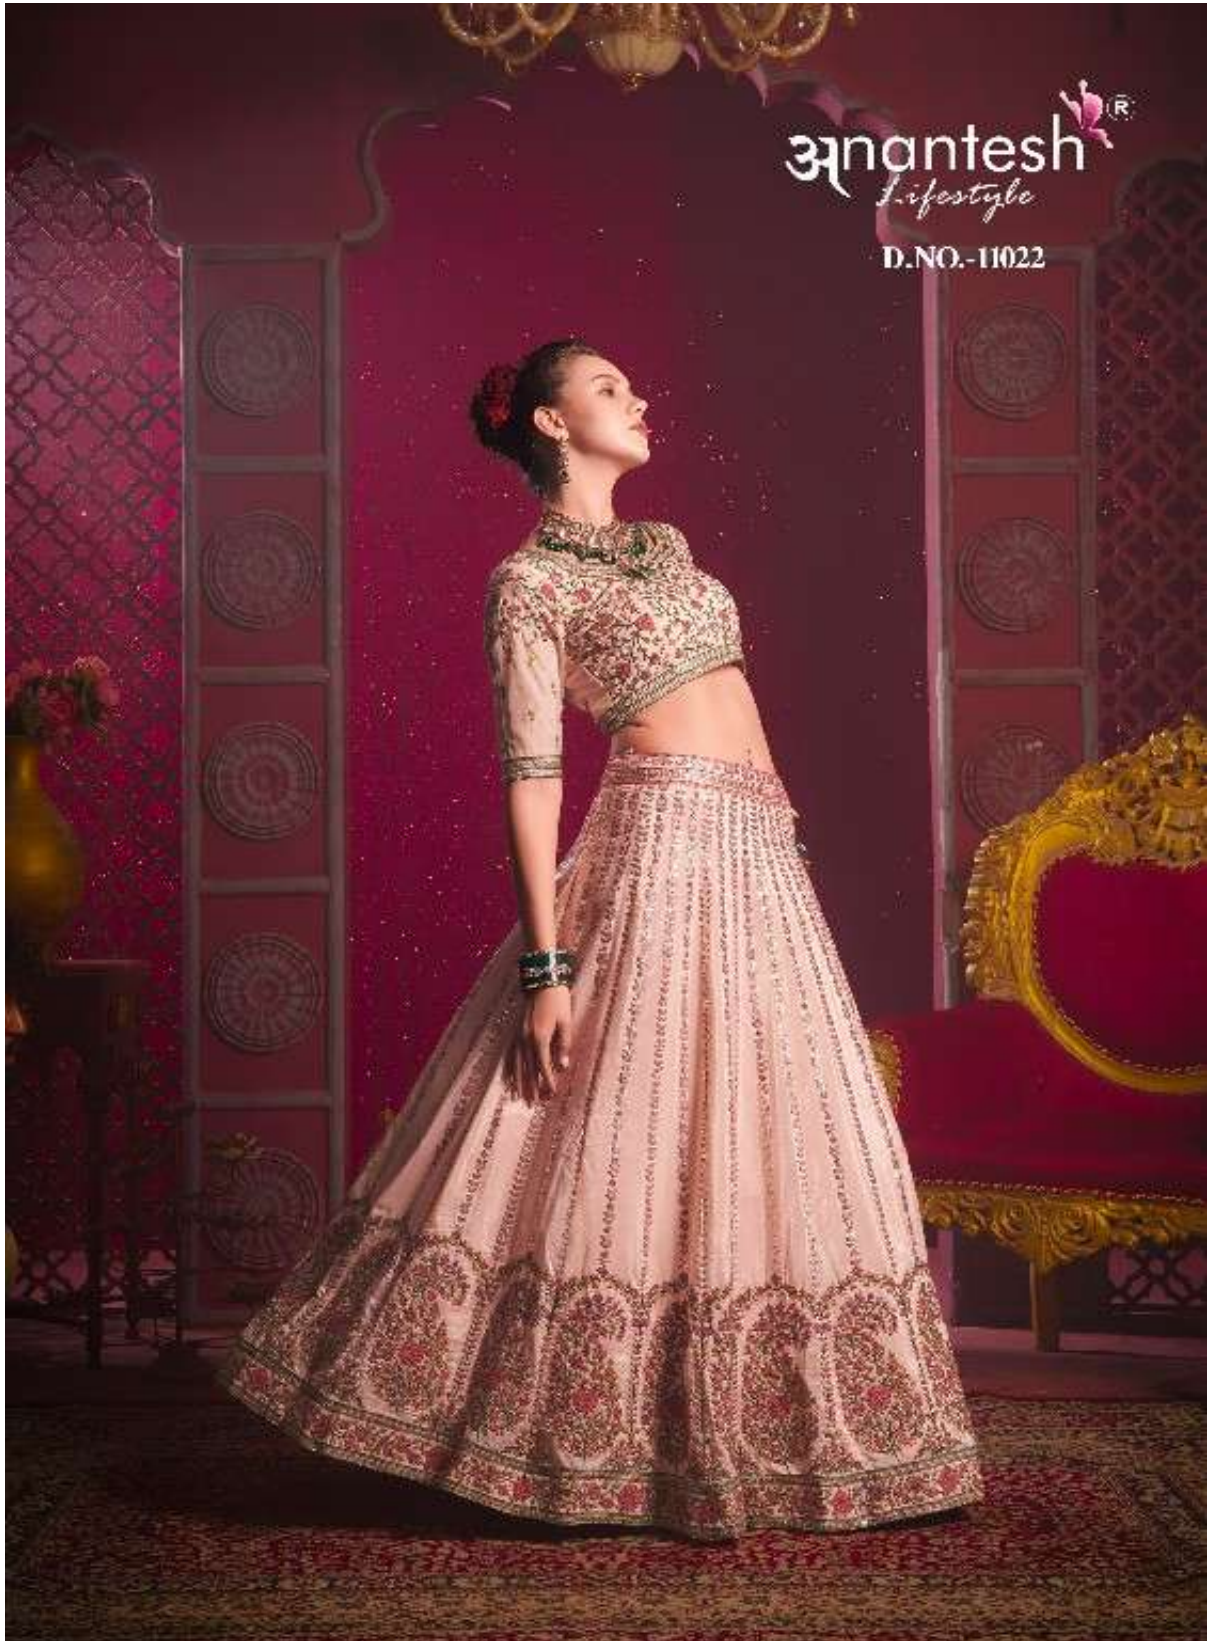

anantesh®
Lifestyle

D.NO.-11022