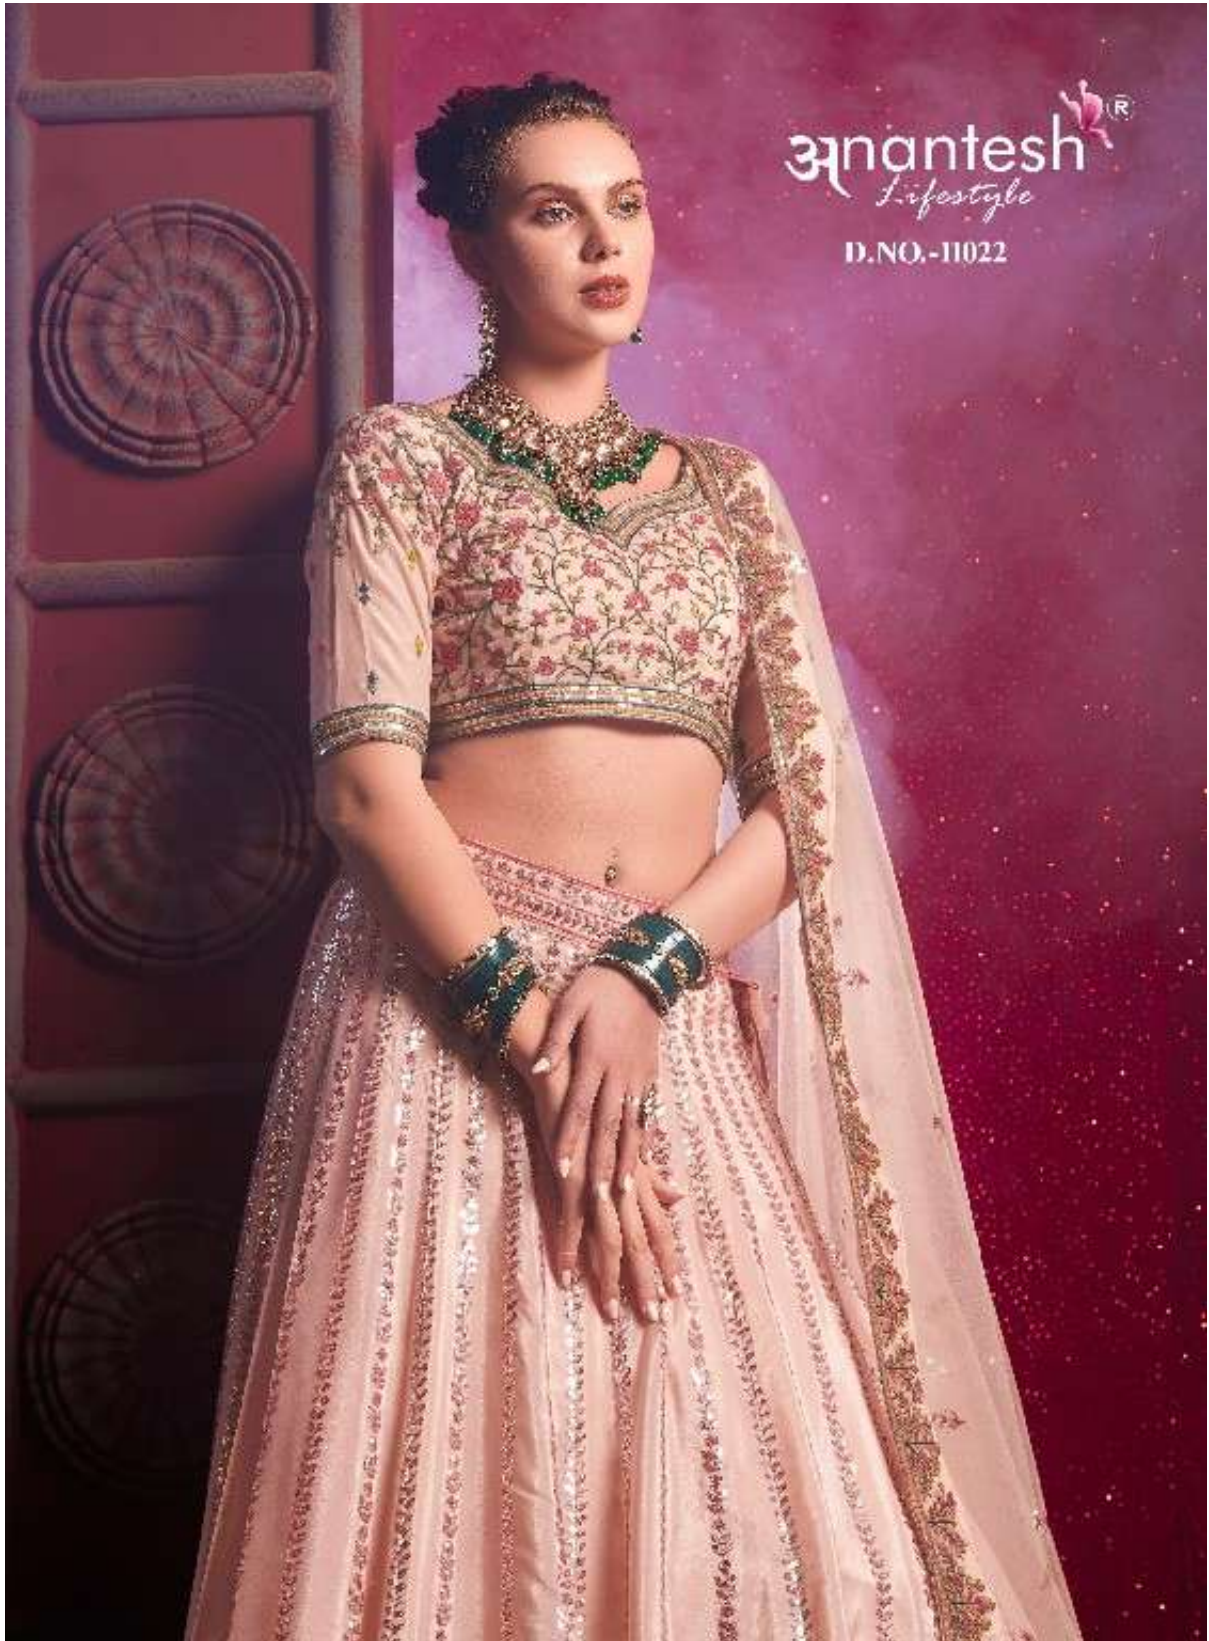

anantesh®
Lifestyle

D.NO.-11022