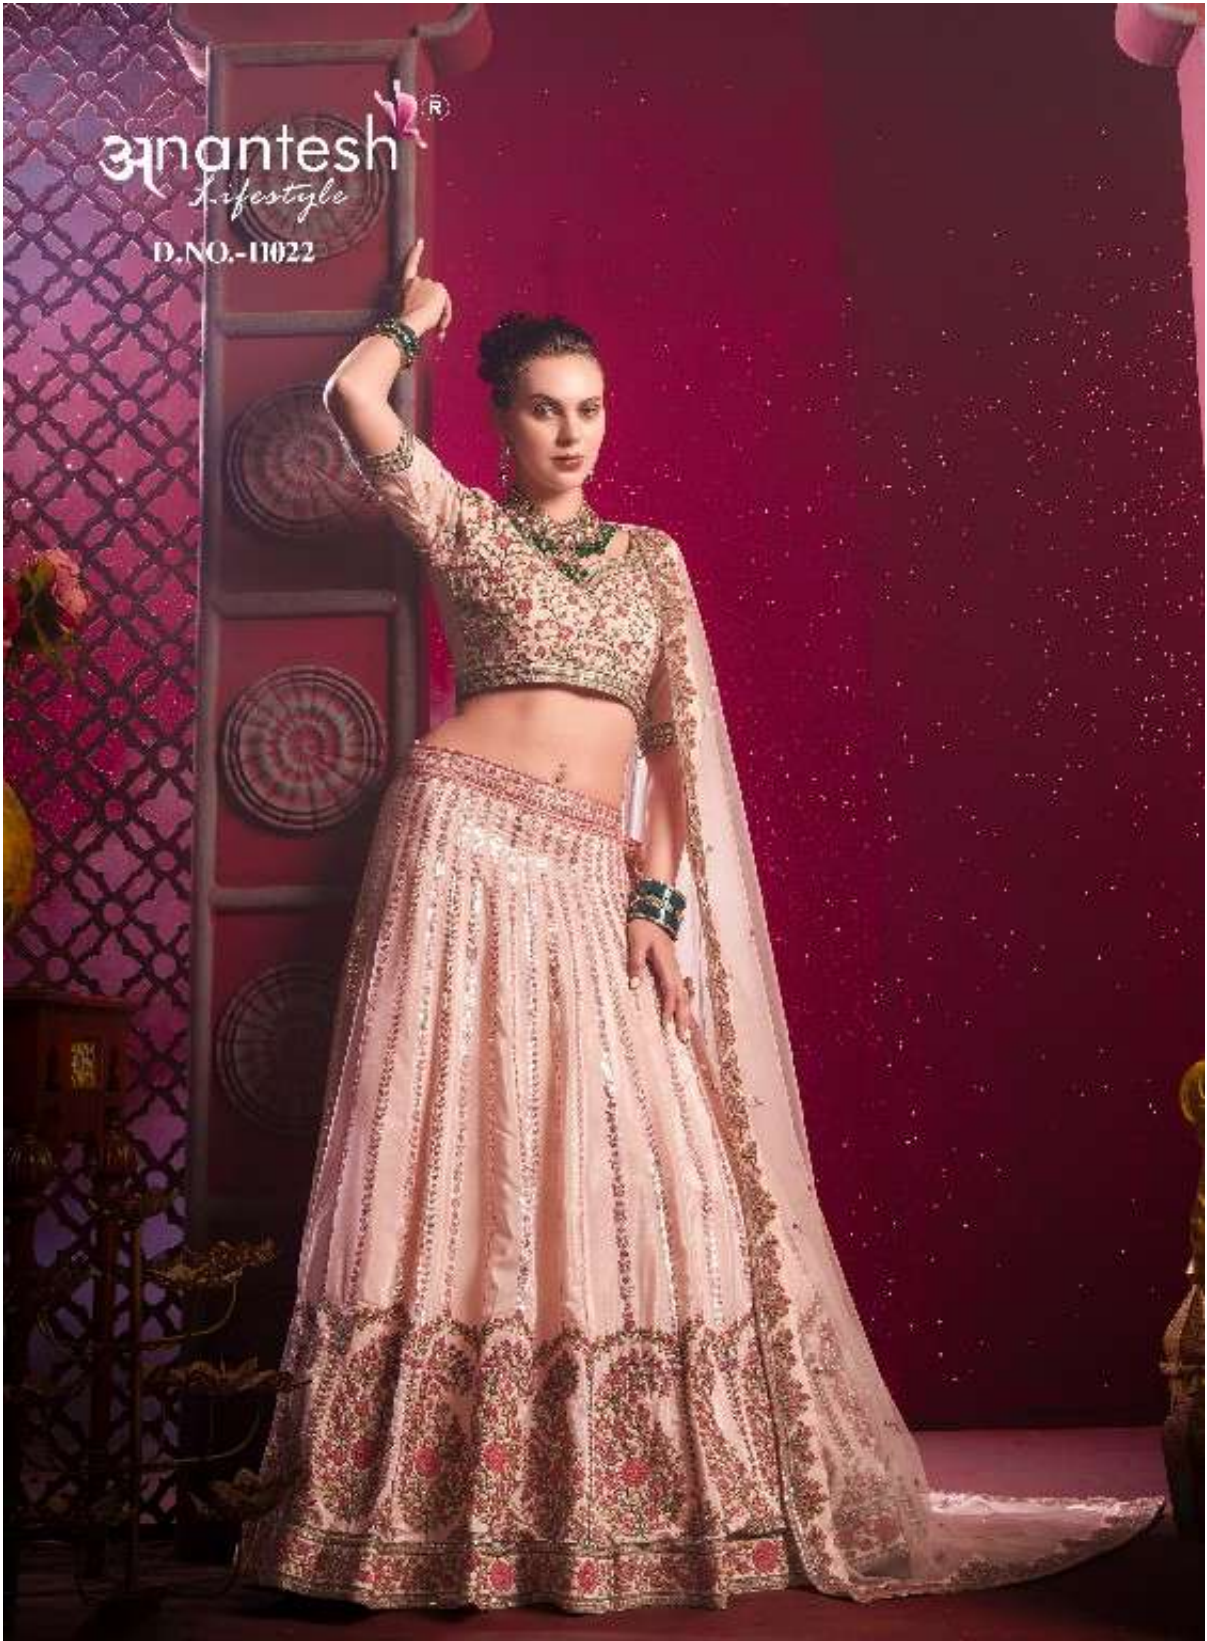

anantesh®
Lifestyle

D.NO.-11022