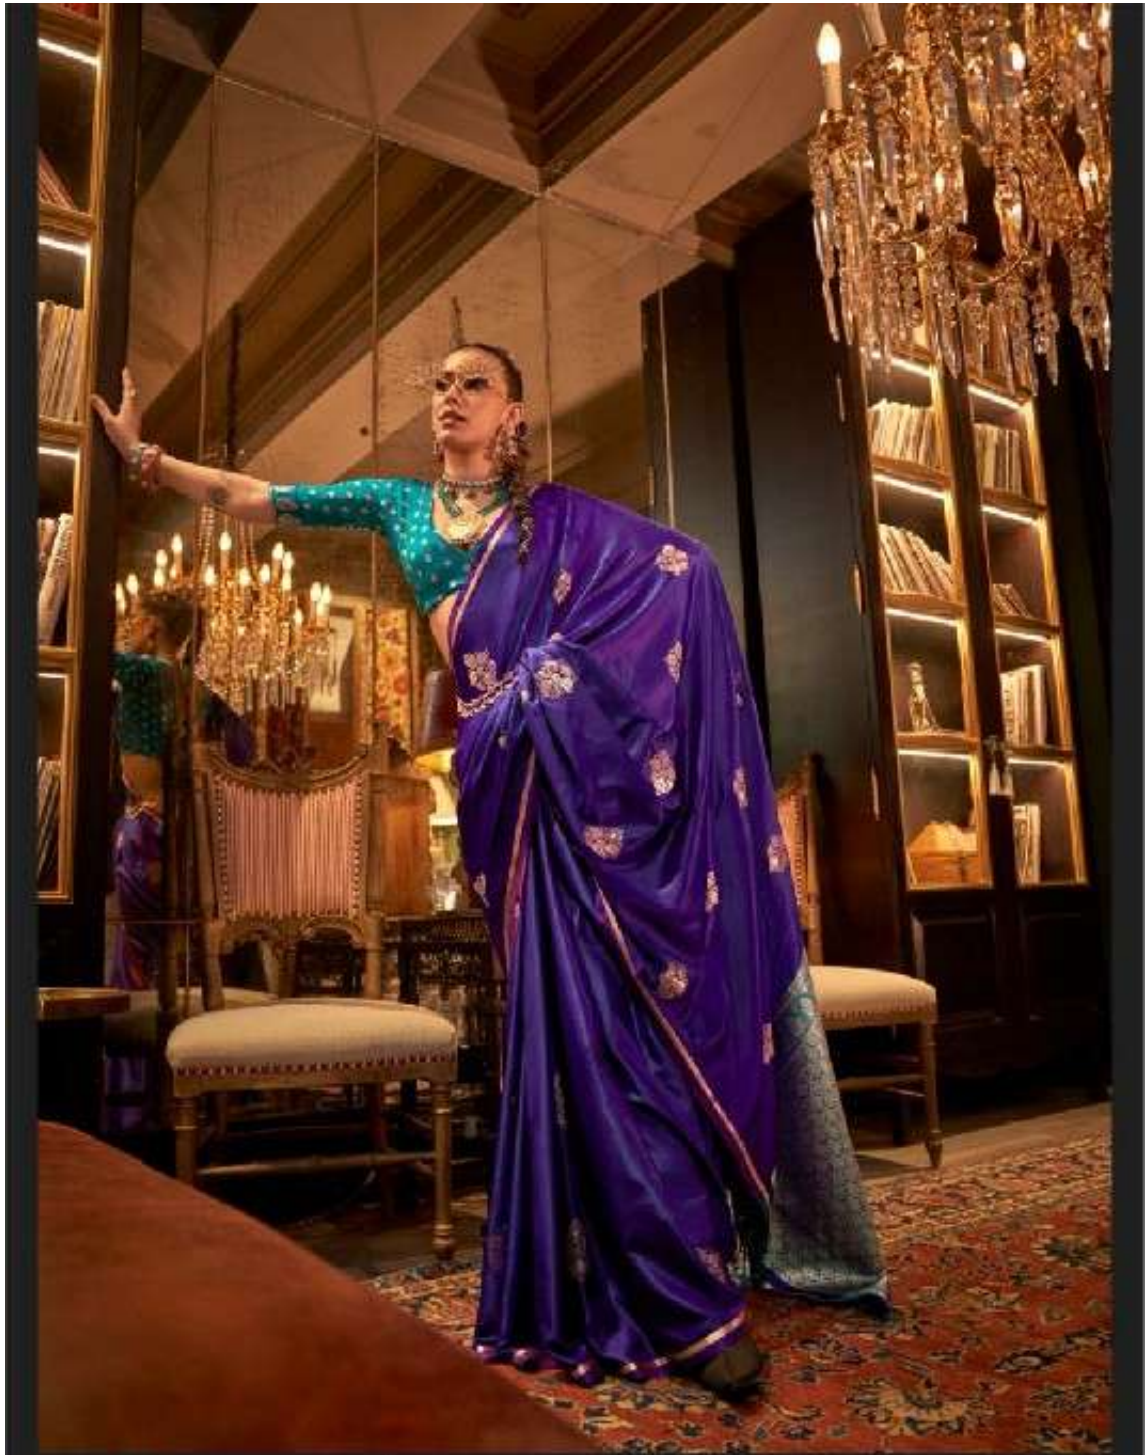

RAJTEX
The Designer
Weaves | Designs | Inspires

Kanthkala

LUXE

FINE SATIN HANDLOOM WEAVING SILK

RAJTEX
The Designer
Weaves | Designs | Creates

Kanthkala

LUXE

FINE SATIN HANDLOOM WEAVING SILK