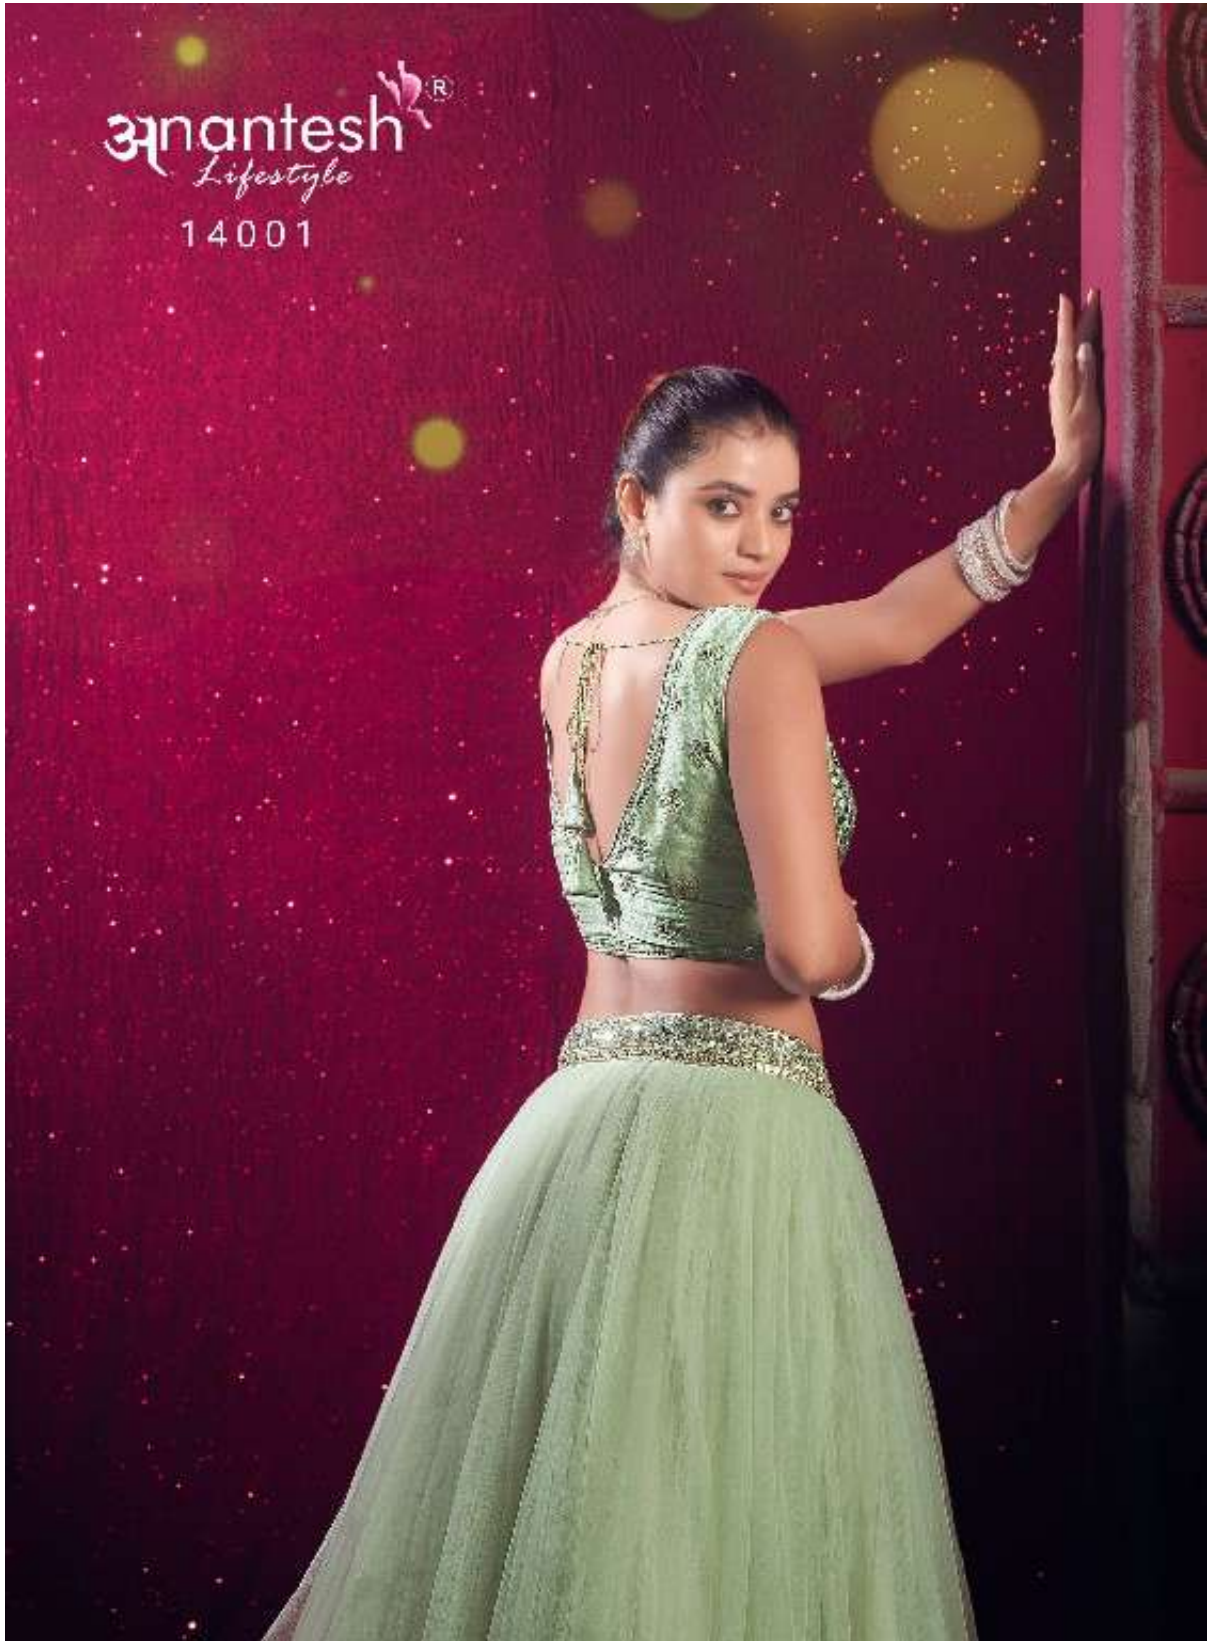

anantesh®
Lifestyle

14001