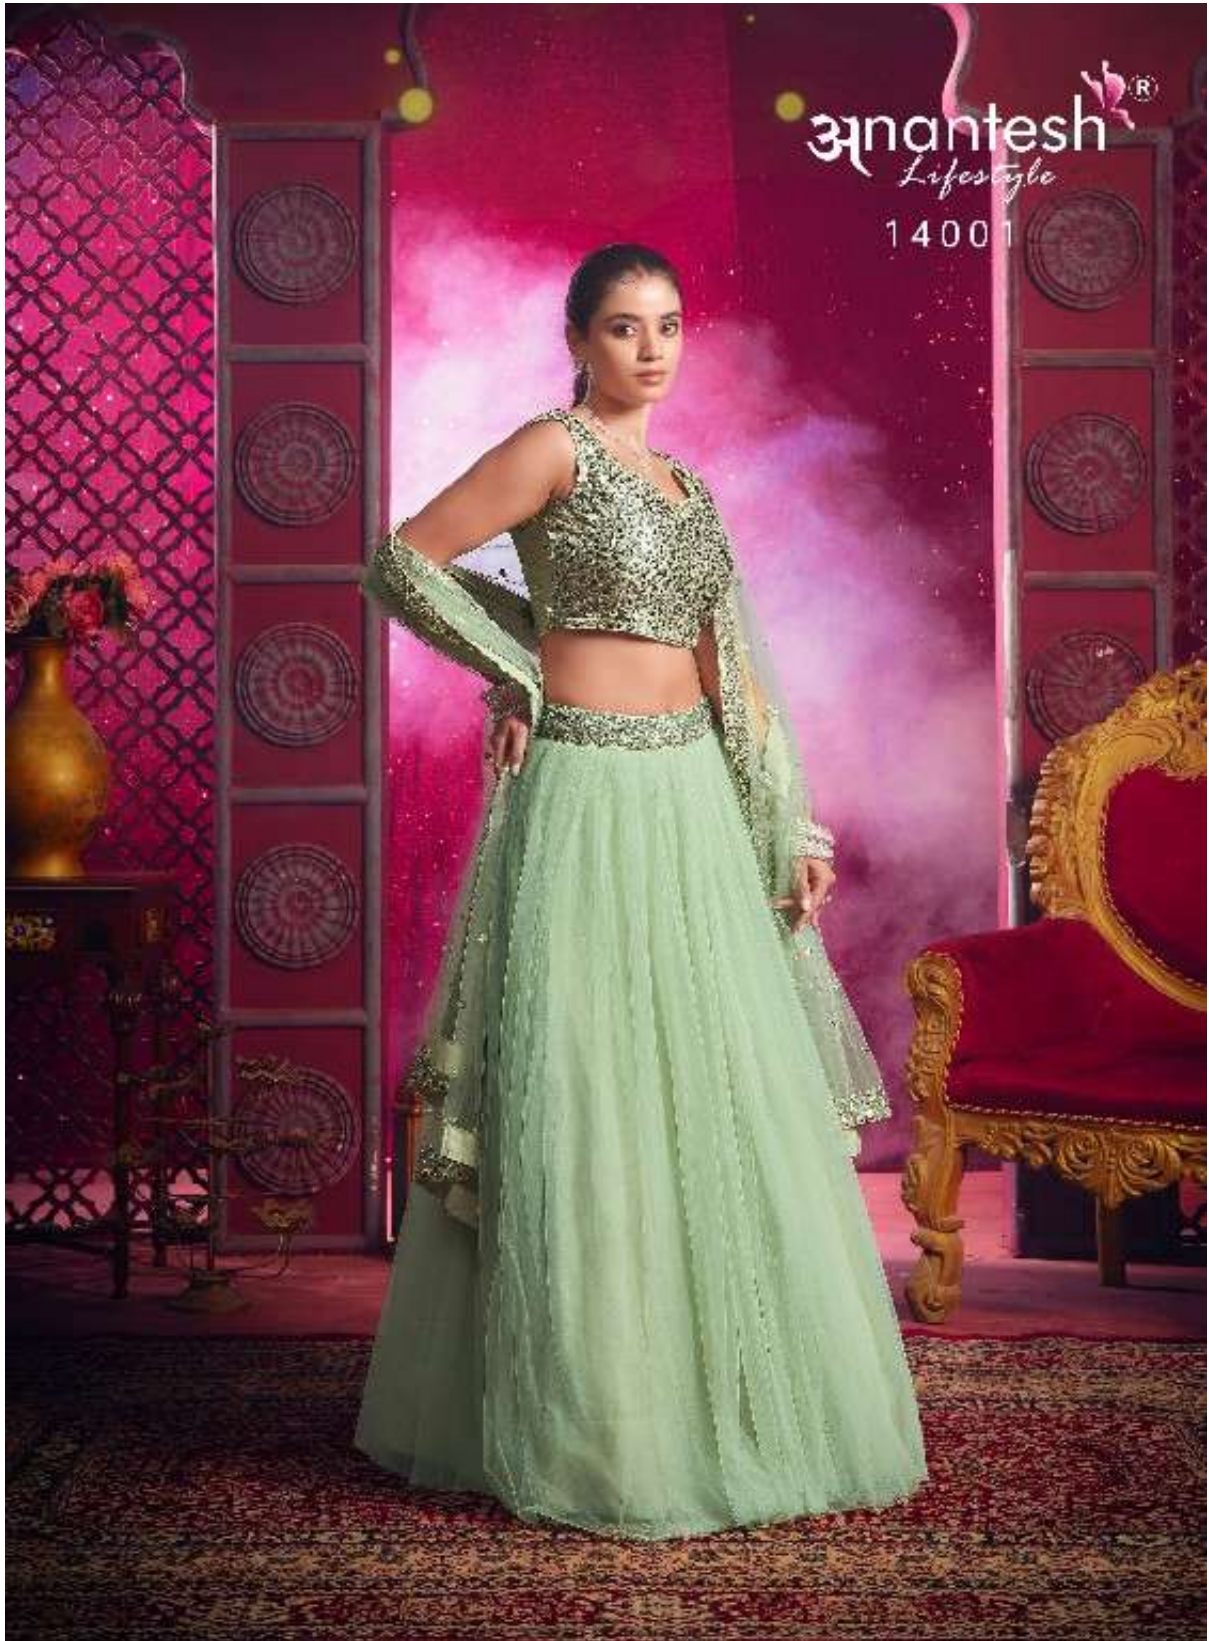

anantesh®
Lifestyle
14001