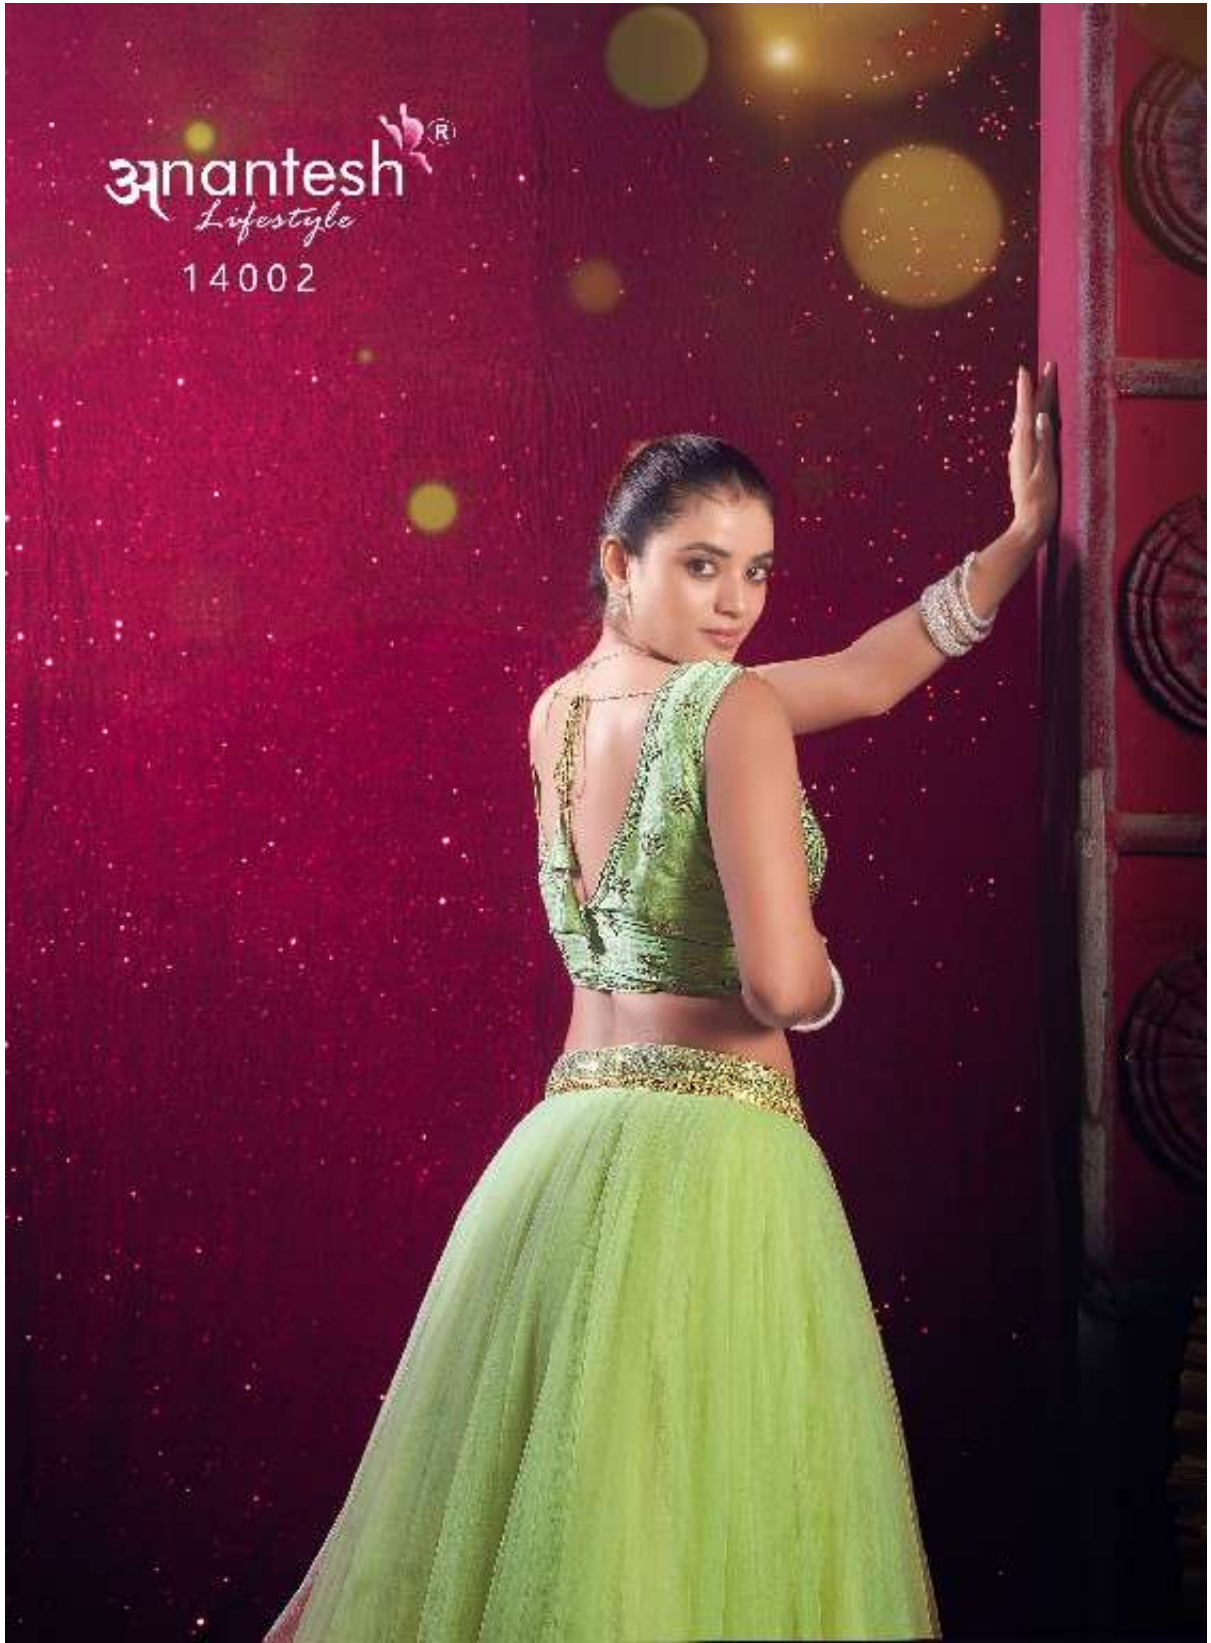

Anantesh®
Lifestyle
14002