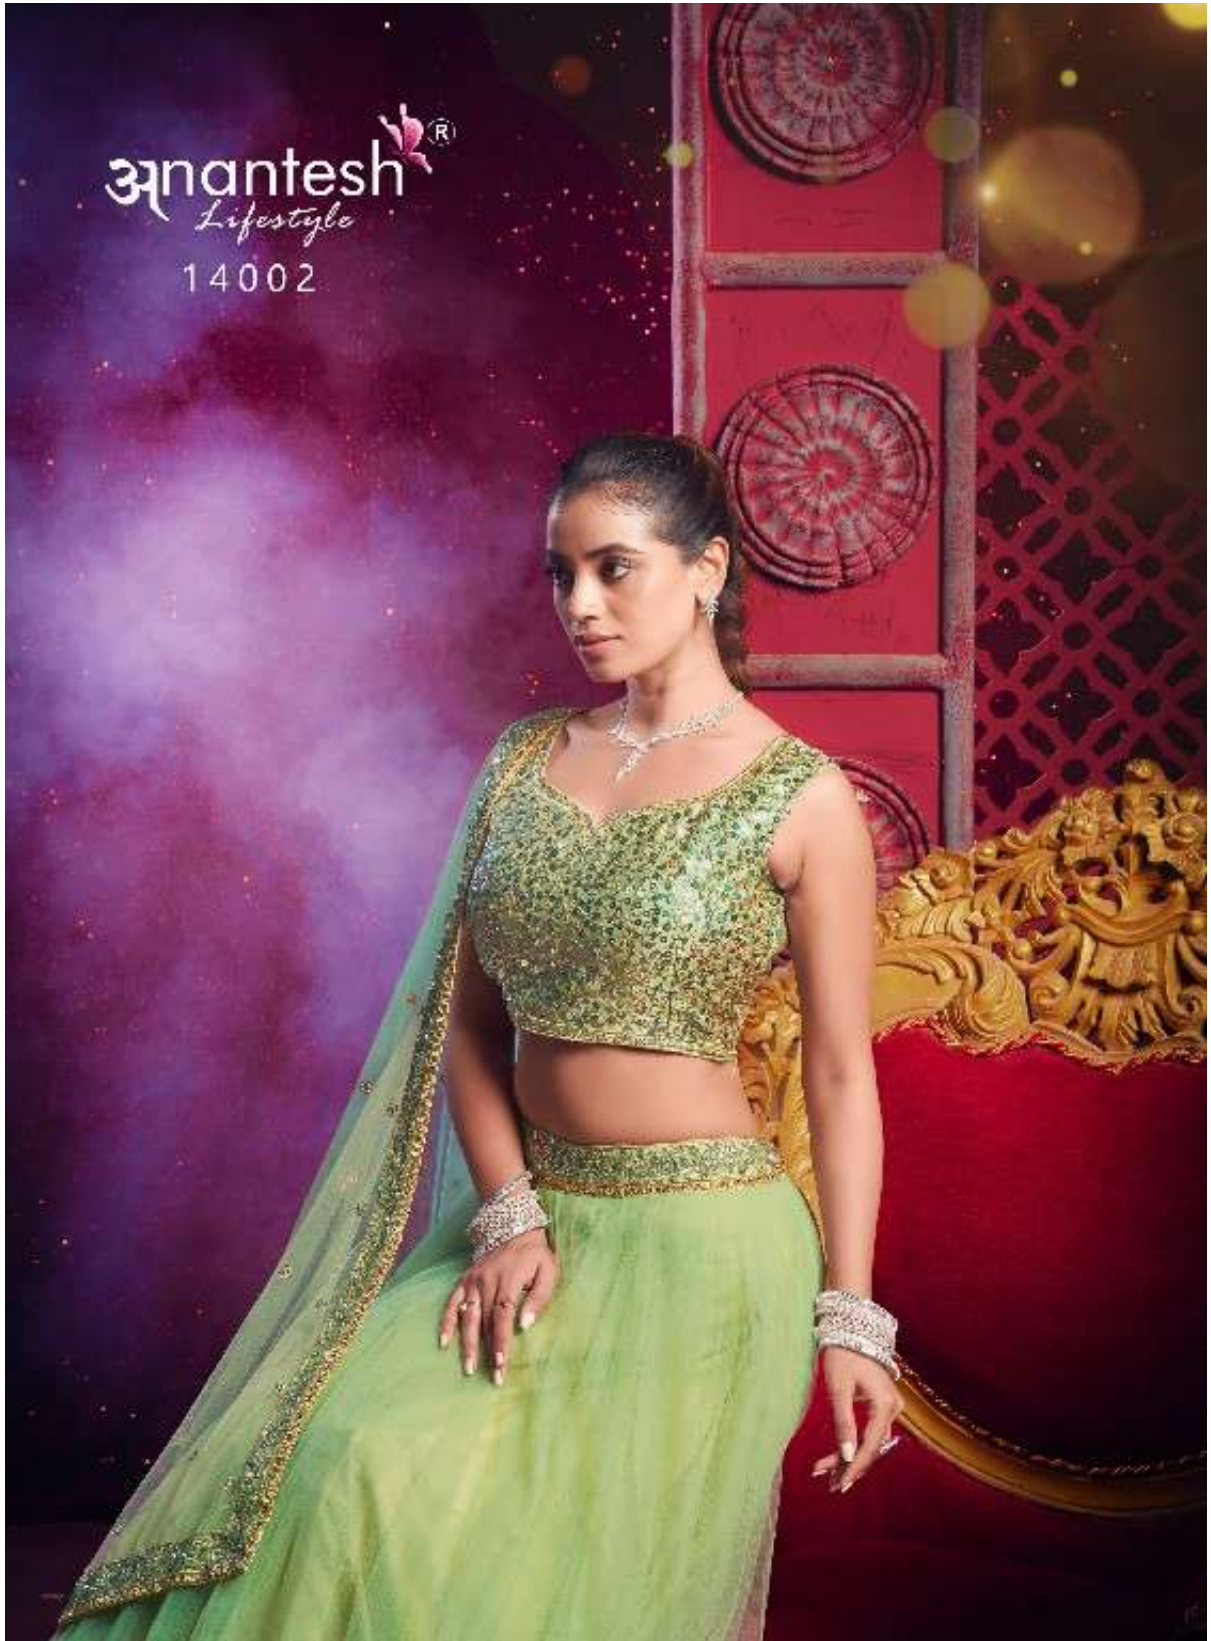

Anantesh®
Lifestyle
14002