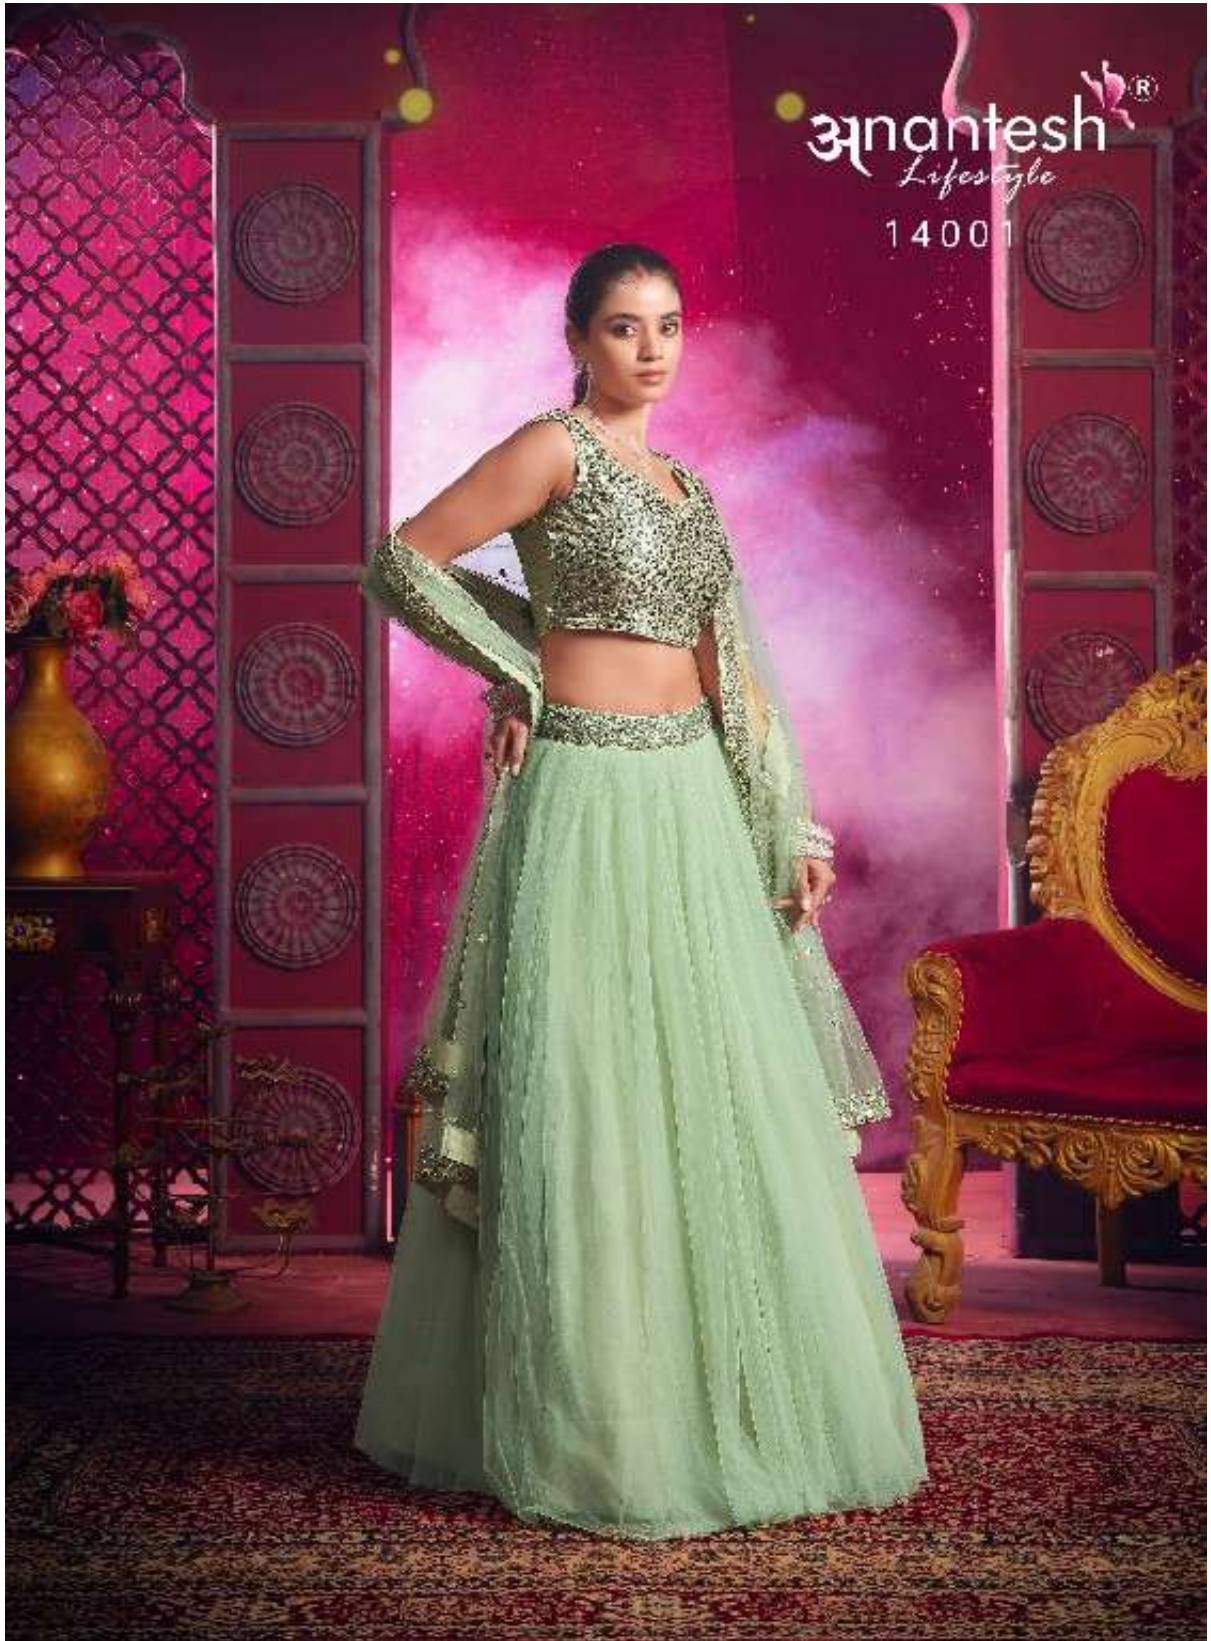

anantesh®
Lifestyle
14001