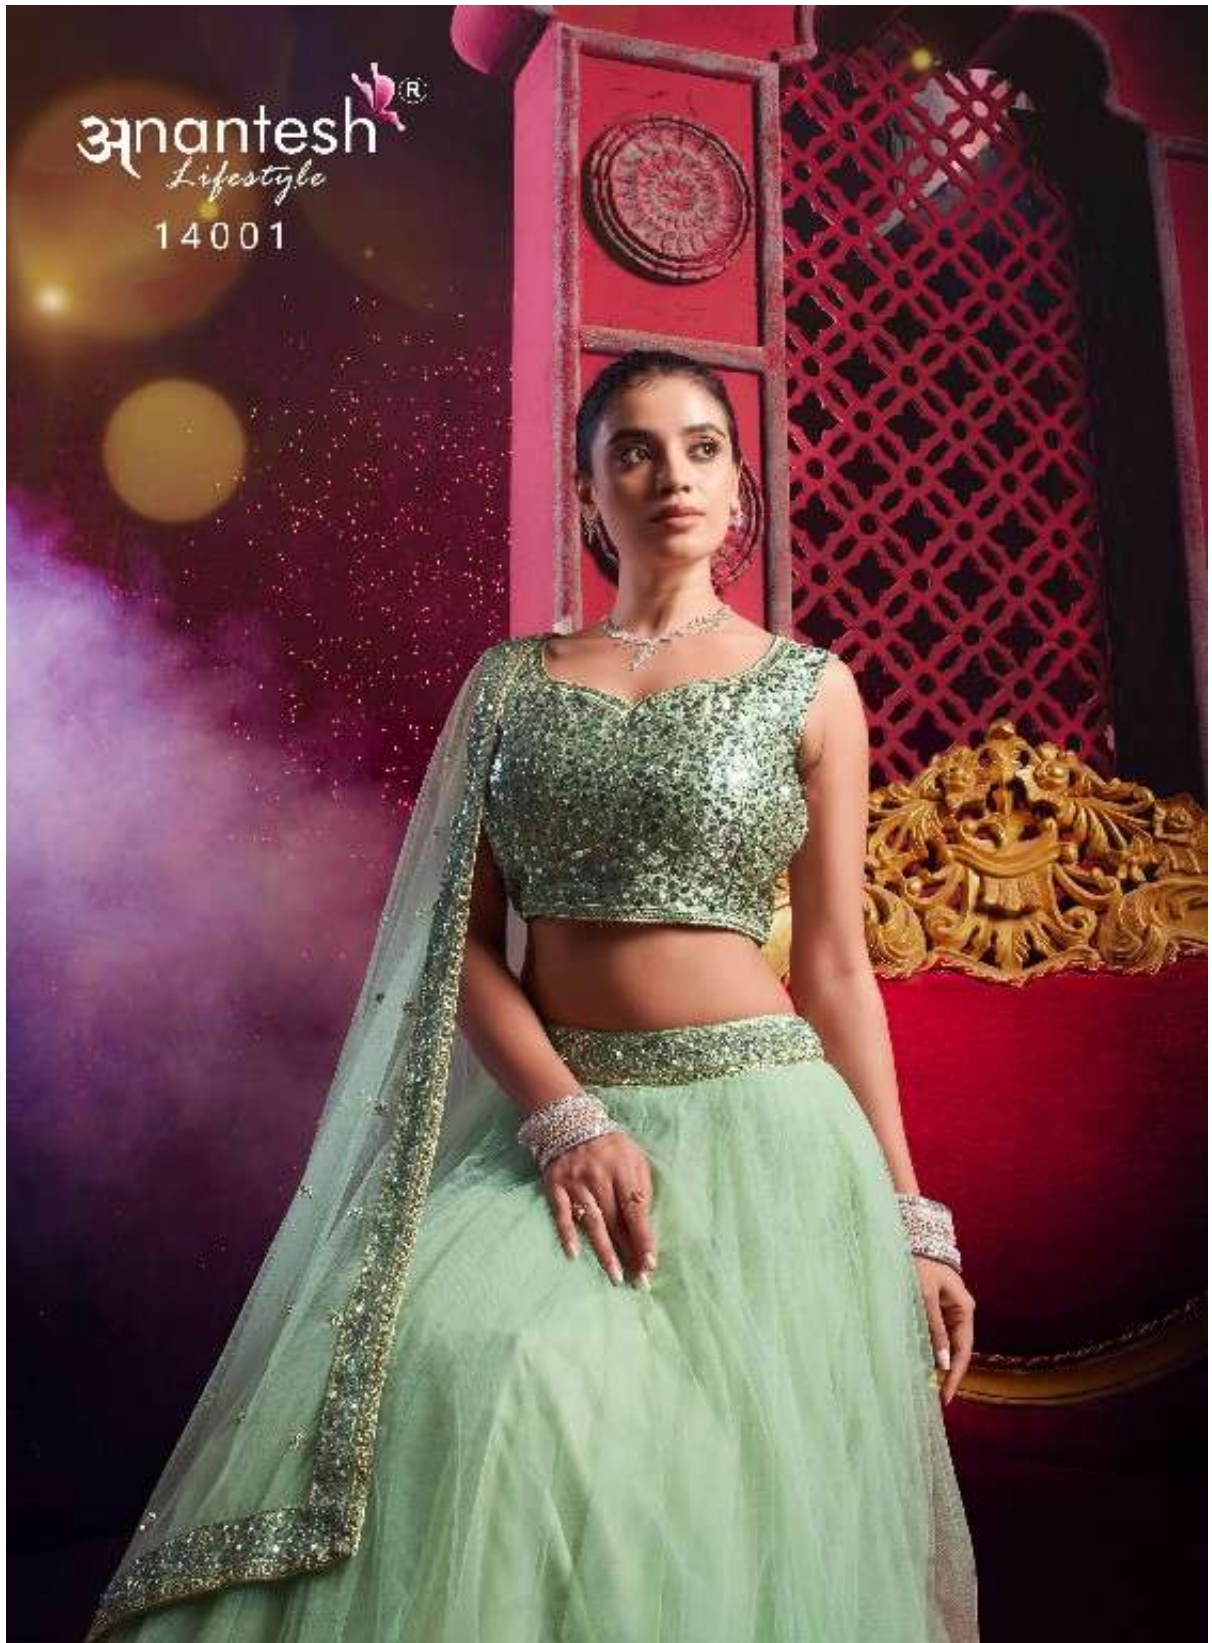

Anantesh®
Lifestyle
14001