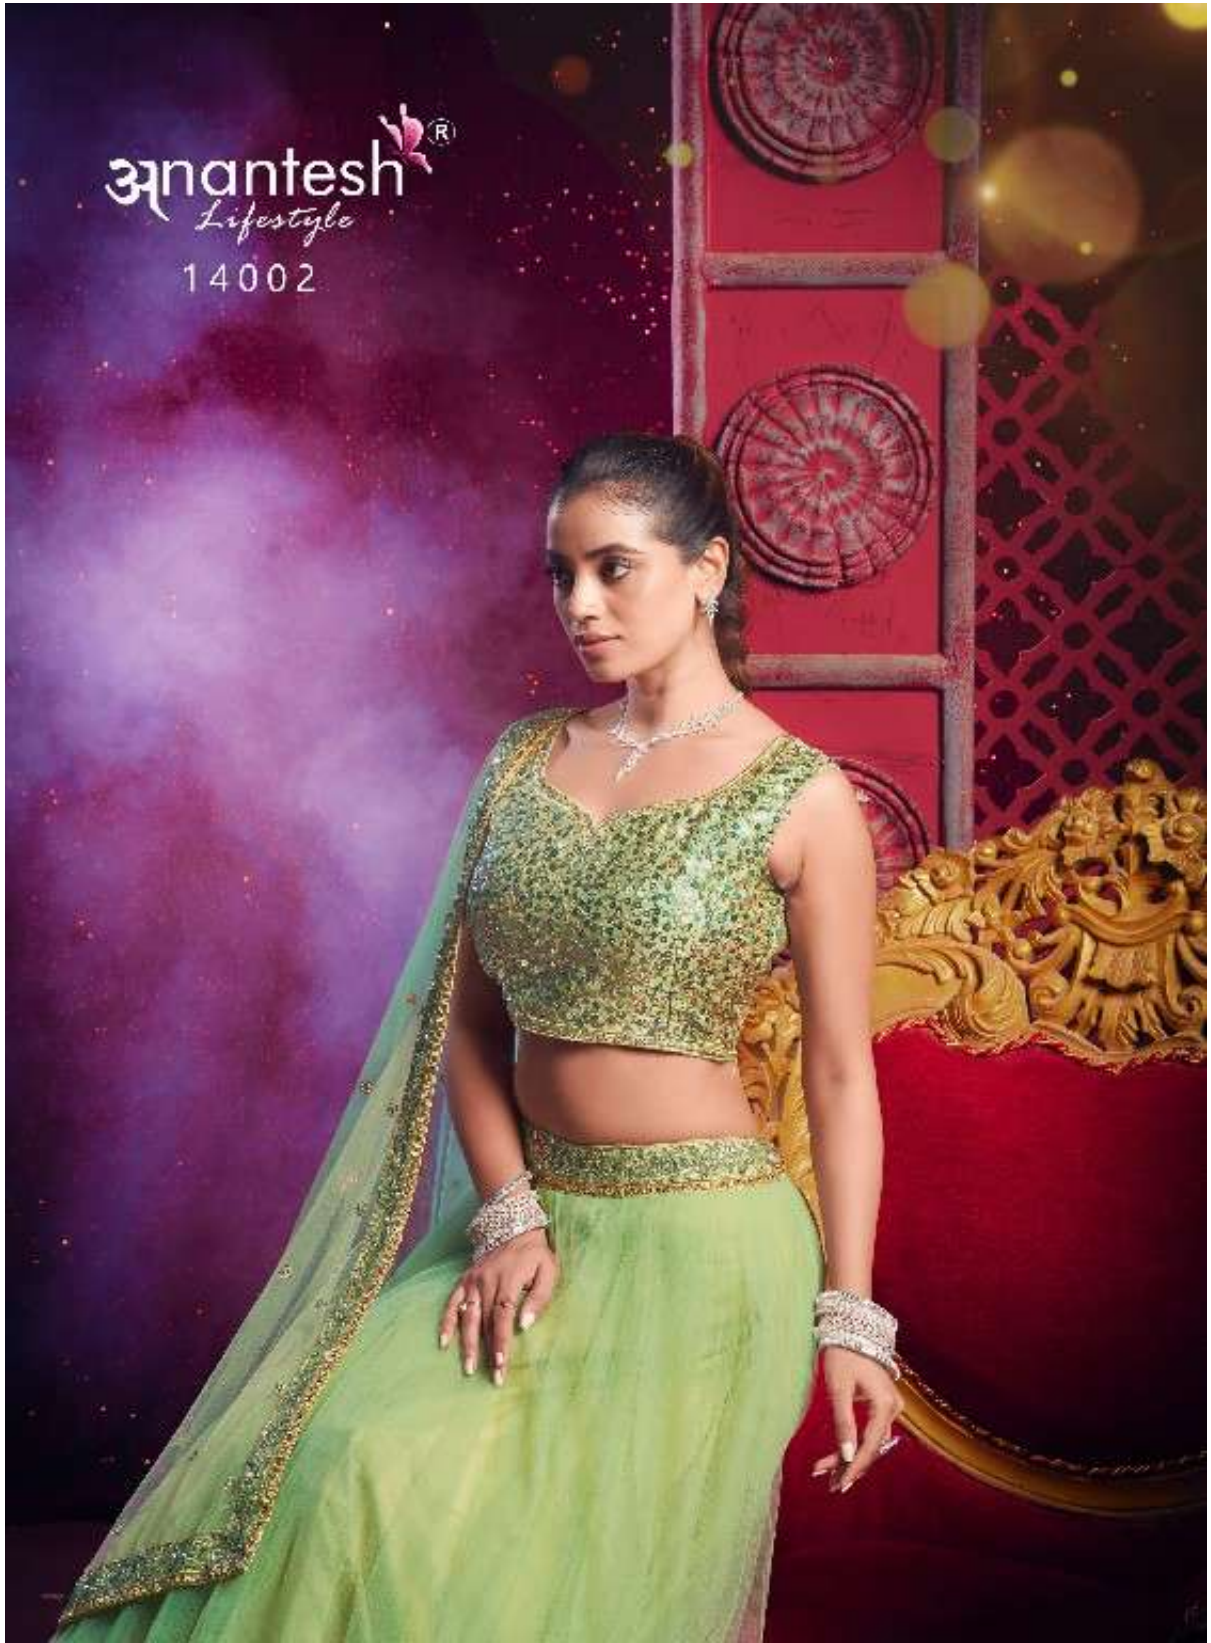

Anantesh®
Lifestyle
14002