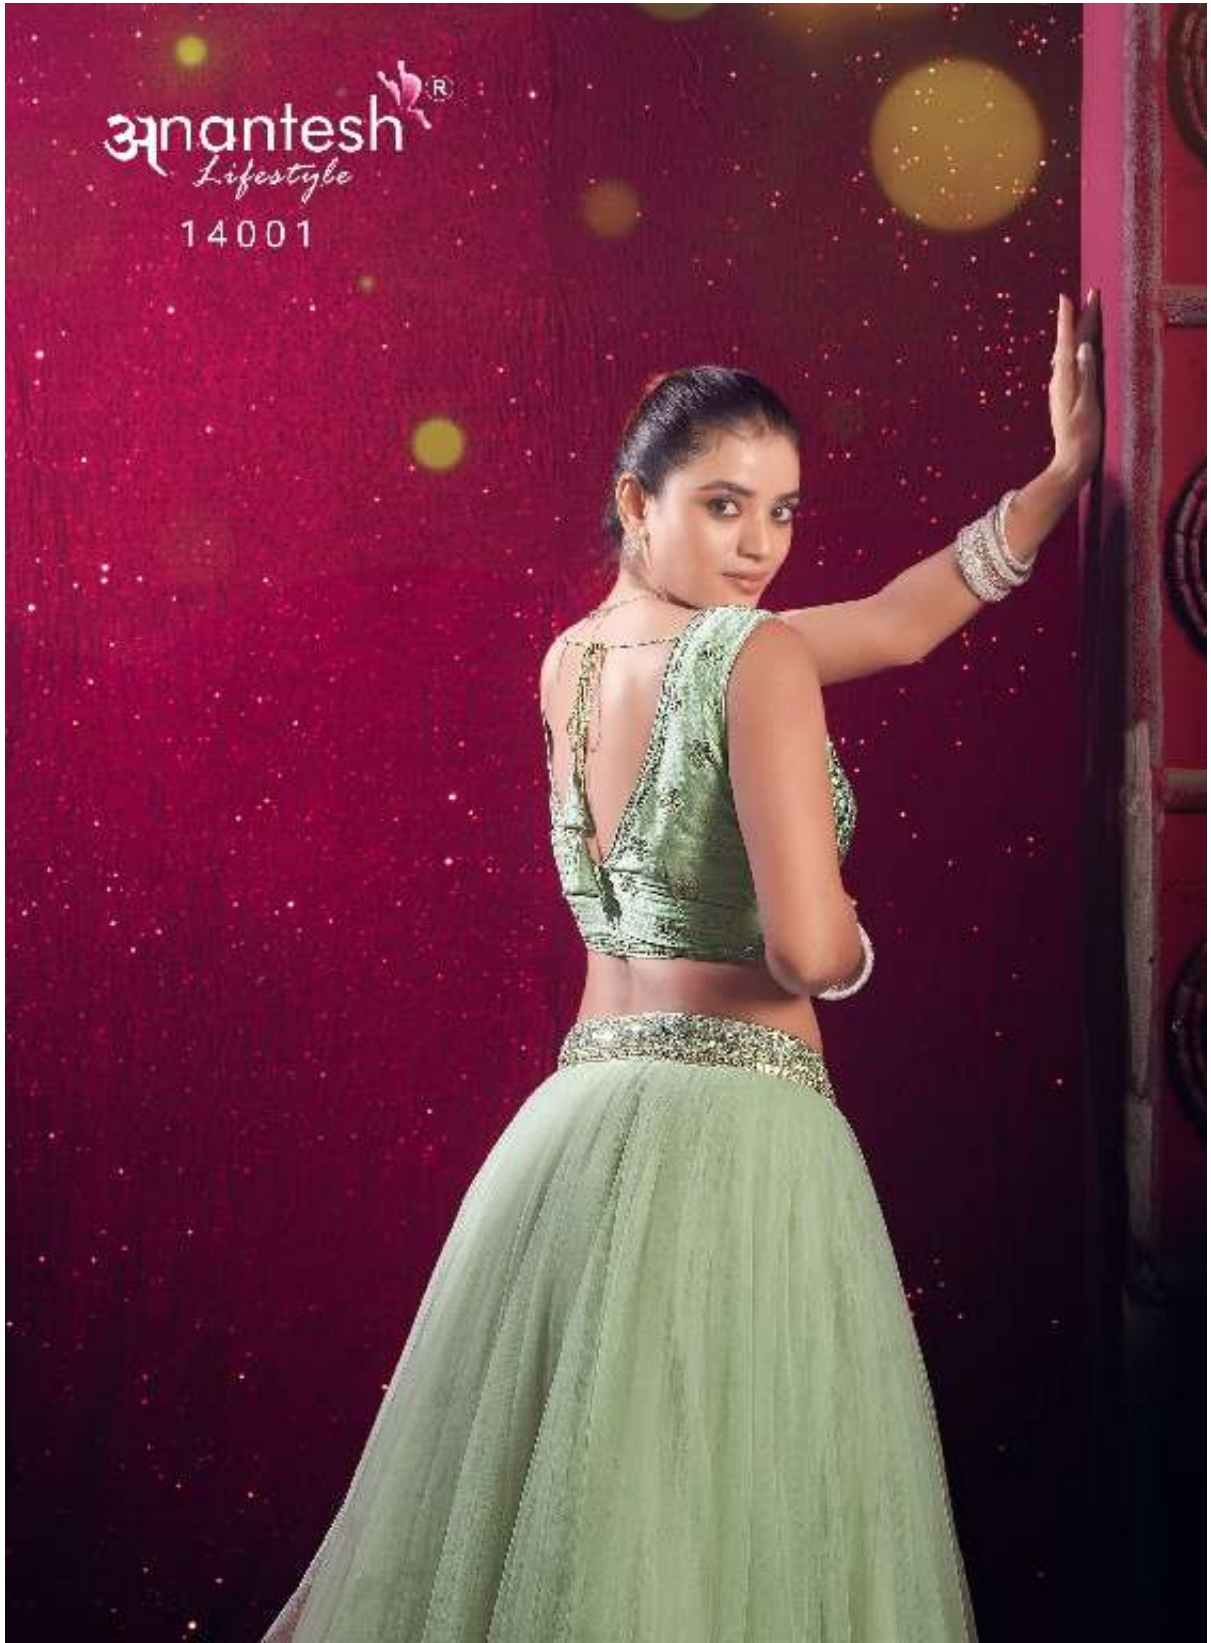

anantesh®
Lifestyle

14001