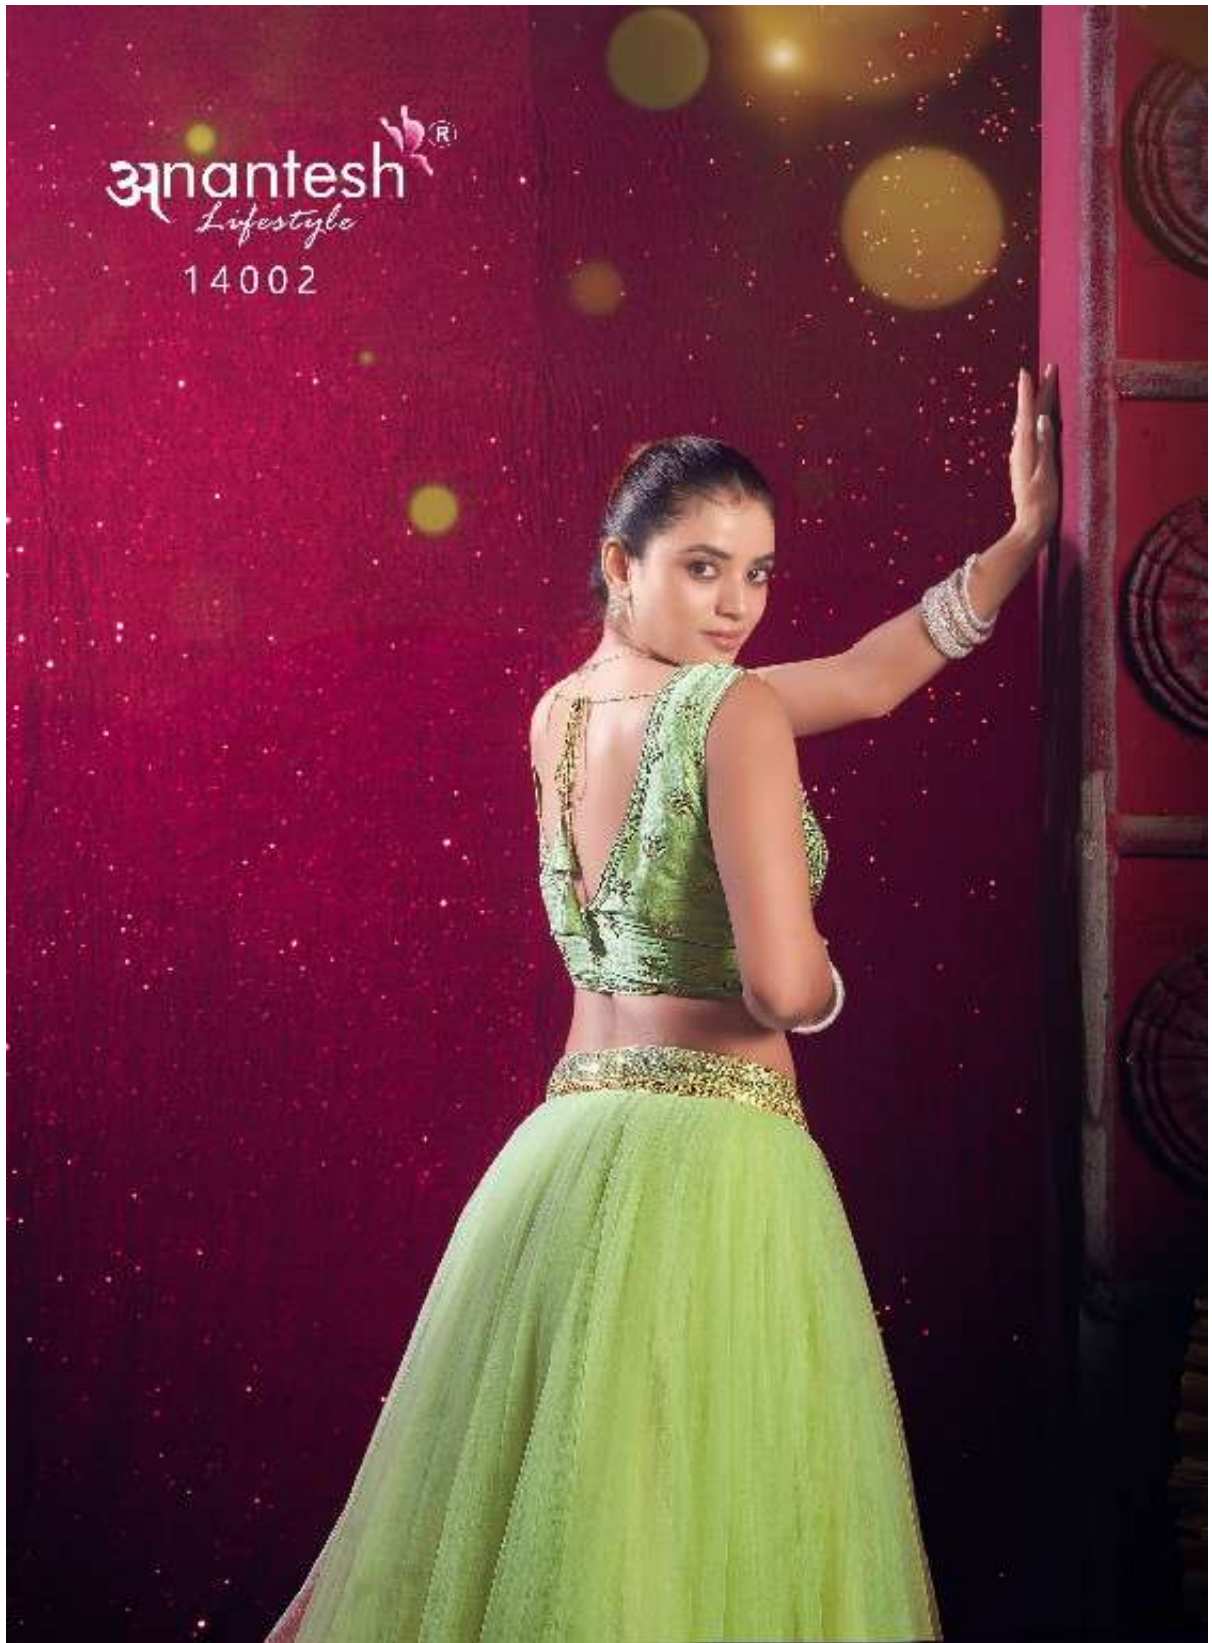

Anantesh®
Lifestyle
14002