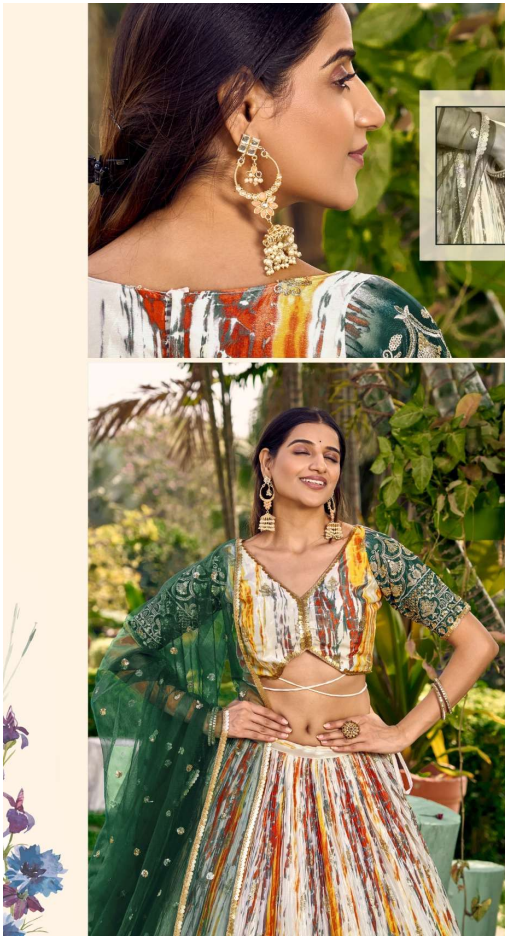

Zeel clothing
inspire create
EVOLVE

LAVANYA

Zeel clothing
inspire create
EVOLVE

LAVANYA

5051-YELLOW

5051-GREEN

5051-PINK

5051-RAMA

5051-YELLOW

5051-GREEN

5051-PINK

5051-RAMA

LAVANYA

LAVANYA / ZEEL CLOTHING

SKU/CODE	MAIN COLOR	BLOUSE FABRIC	LEHENGA FABRIC	DUPATTA FABRIC	BLOUSE SIZE (UNSTITCHED)	LEHENGA SIZE (SEMI-STITCHED)	WORK TYPE	PRICE (EXCLUDING GST (12%) AND SHIPPING)
5051-GREEN	GREEN	CHINON	CHINON	SOFT NET	BLOUSE UP TO 42 (UNSTITCHED)	LEHENGA WAIST AND LENGTH UP TO 42	Sequins, Zari Embroidery Work with Digital Print	2100/- (FLAT)
5051-PINK	PINK	CHINON	CHINON	SOFT NET	BLOUSE UP TO 42 (UNSTITCHED)	LEHENGA WAIST AND LENGTH UP TO 42	Sequins, Zari Embroidery Work with Digital Print	2100/- (FLAT)
5051-RAMA	RAMA	CHINON	CHINON	SOFT NET	BLOUSE UP TO 42 (UNSTITCHED)	LEHENGA WAIST AND LENGTH UP TO 42	Sequins, Zari Embroidery Work with Digital Print	2100/- (FLAT)
5051-YELLOW	YELLOW	CHINON	CHINON	SOFT NET	BLOUSE UP TO 42 (UNSTITCHED)	LEHENGA WAIST AND LENGTH UP TO 42	Sequins, Zari Embroidery Work with Digital Print	2100/- (FLAT)