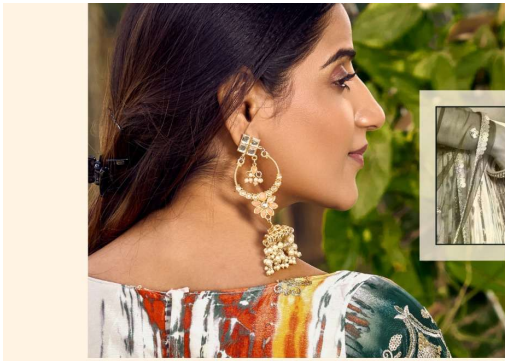

Zeel clothing
inspire create
EVOLVE

LAVANYA

Zeel clothing
inspire create
EVOLVE

LAVANYA

5051-YELLOW

5051-GREEN

5051-PINK

5051-RAMA

5051-YELLOW

5051-GREEN

5051-PINK

5051-RAMA

LAVANYA

LAVANYA / ZEEL CLOTHING

SKU/CODE	MAIN COLOR	BLOUSE FABRIC	LEHENGA FABRIC	DUPATTA FABRIC	BLOUSE SIZE (UNSTITCHED)	LEHENGA SIZE (SEMI-STITCHED)	WORK TYPE	PRICE (EXCLUDING GST (12%) AND SHIPPING)
5051-GREEN	GREEN	CHINON	CHINON	SOFT NET	BLOUSE UP TO 42 (UNSTITCHED)	LEHENGA WAIST AND LENGTH UP TO 42	Sequins, Zari Embroidery Work with Digital Print	2100/- (FLAT)
5051-PINK	PINK	CHINON	CHINON	SOFT NET	BLOUSE UP TO 42 (UNSTITCHED)	LEHENGA WAIST AND LENGTH UP TO 42	Sequins, Zari Embroidery Work with Digital Print	2100/- (FLAT)
5051-RAMA	RAMA	CHINON	CHINON	SOFT NET	BLOUSE UP TO 42 (UNSTITCHED)	LEHENGA WAIST AND LENGTH UP TO 42	Sequins, Zari Embroidery Work with Digital Print	2100/- (FLAT)
5051-YELLOW	YELLOW	CHINON	CHINON	SOFT NET	BLOUSE UP TO 42 (UNSTITCHED)	LEHENGA WAIST AND LENGTH UP TO 42	Sequins, Zari Embroidery Work with Digital Print	2100/- (FLAT)