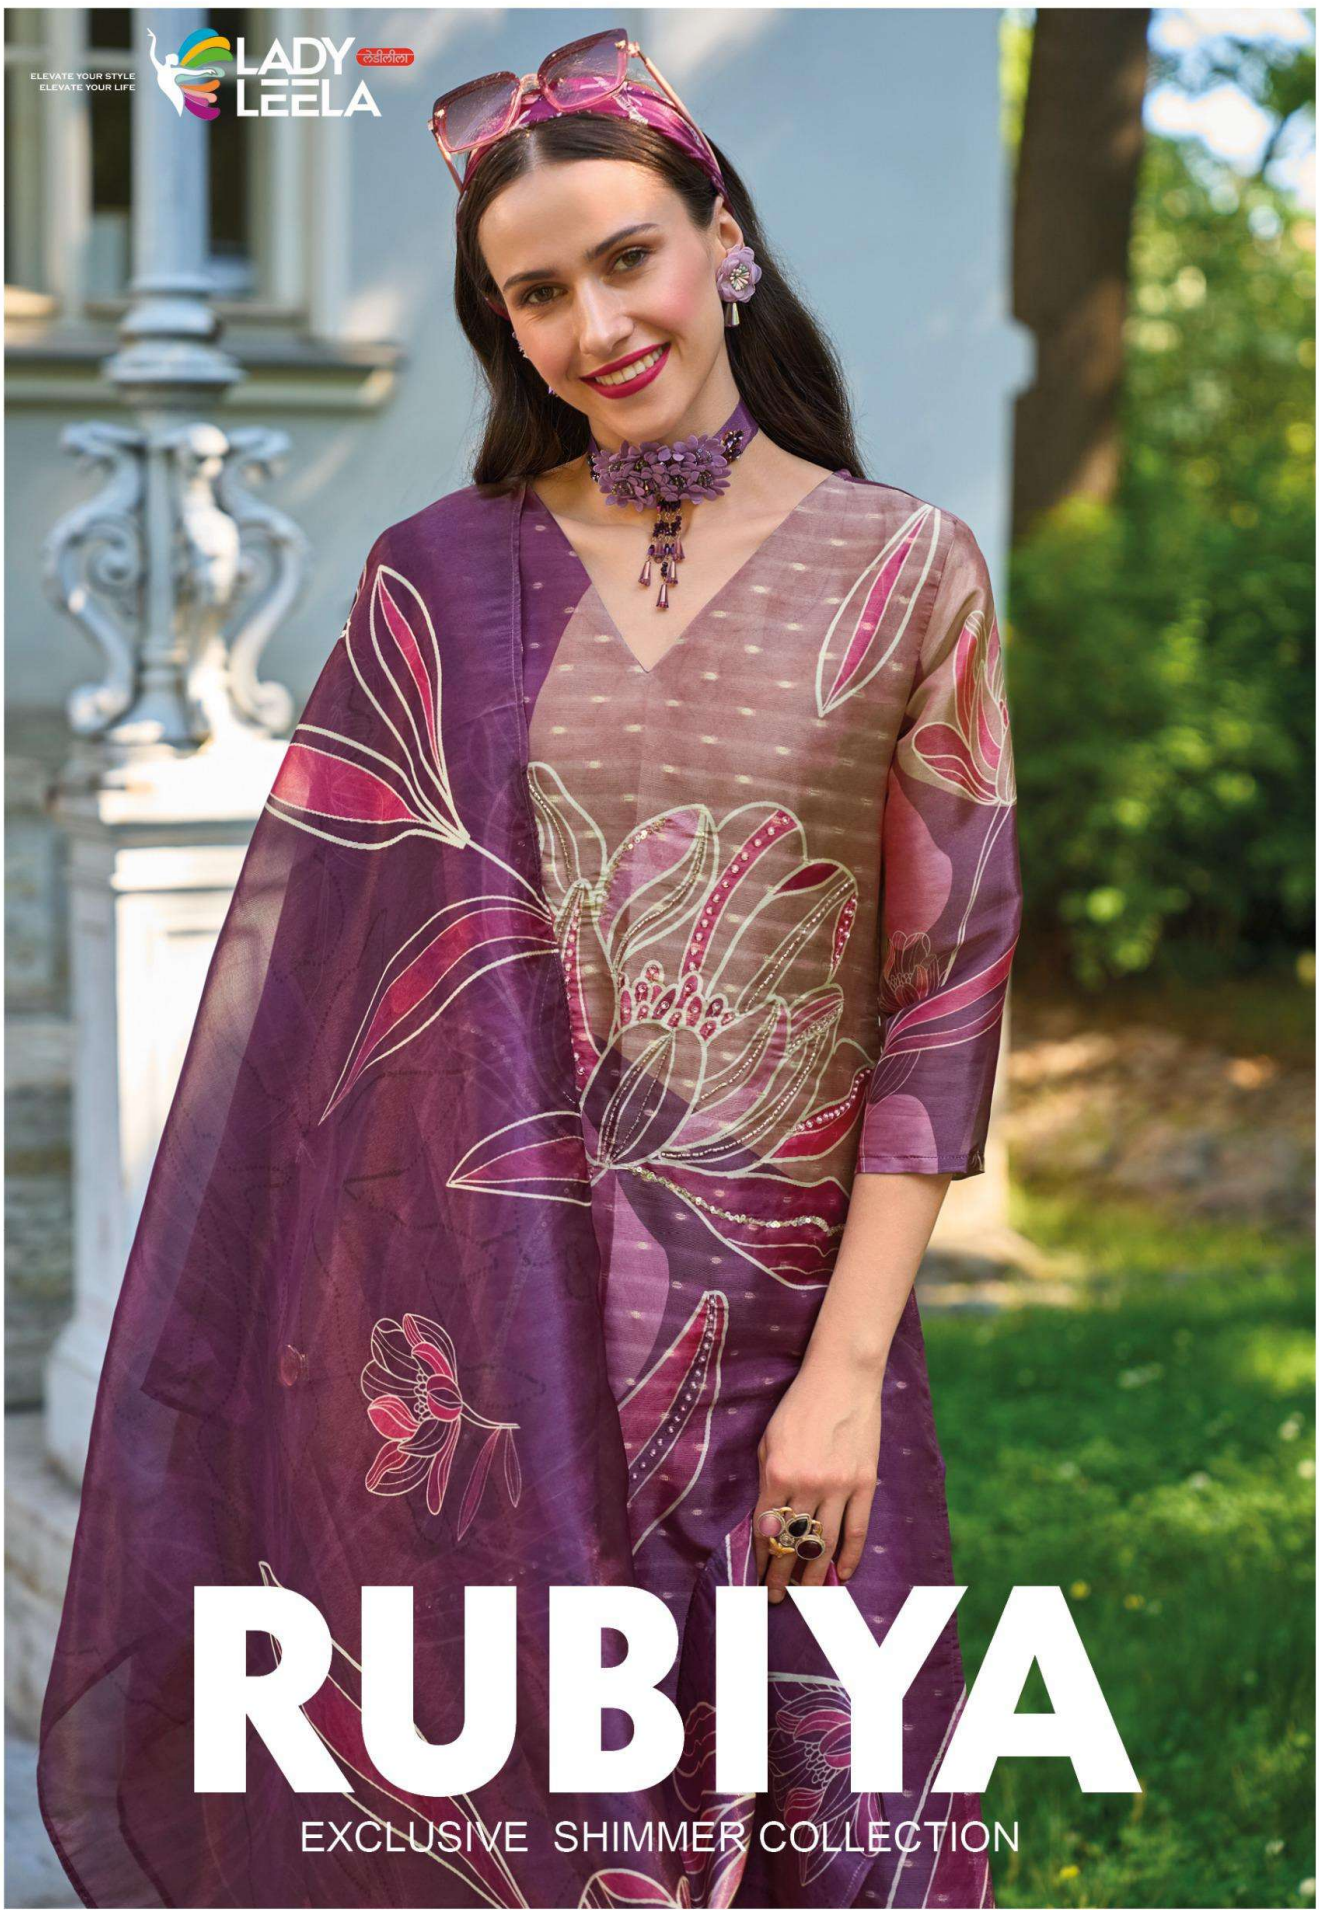

TOP

EXCLUSIVE JACQUARD SHIMMER DIGITAL PRINT
KURTI WITH HANDWORK & INNER

BOTTOM

VISCOSE SILK PANT WITH POCKET

DUPATTA

SHIMMER DIGITAL PRINT DUPATTA WITH TESSELS

SIZES - M L XL XXL 3XL

NOTE