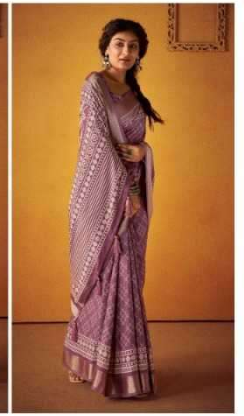

# FLORAL FANTASY

With ramiing

A sunrise yellow saree with digitally printed florals and jagjains details paired with contrast Bequm blouse.

3006

SHUBH SHREE  
CREATION

3001

3002

3003