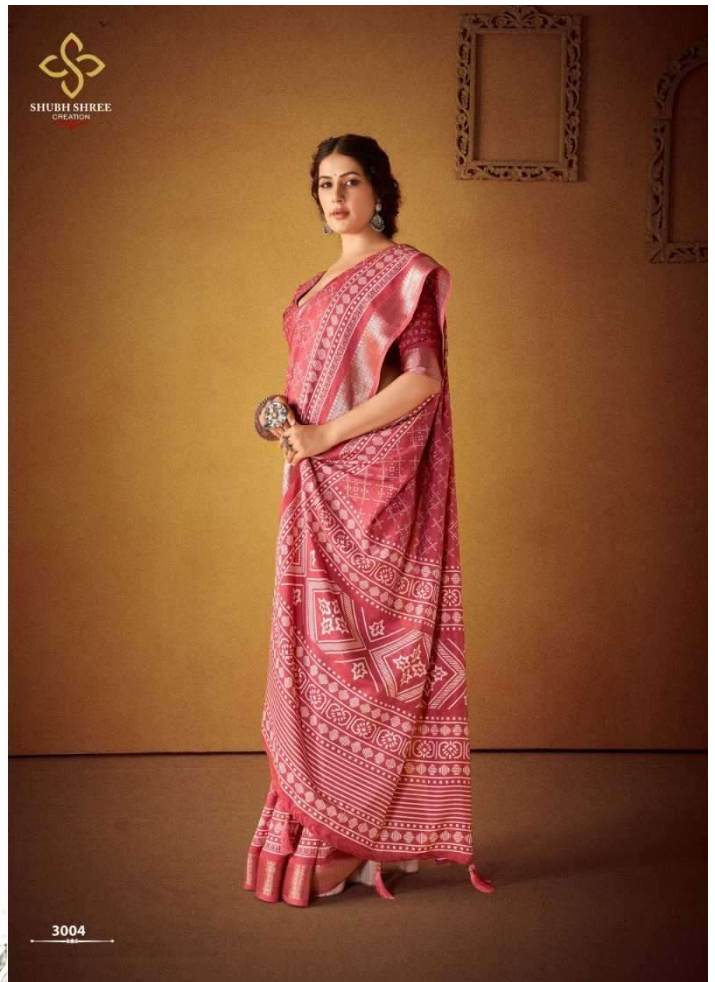

Expression

3004