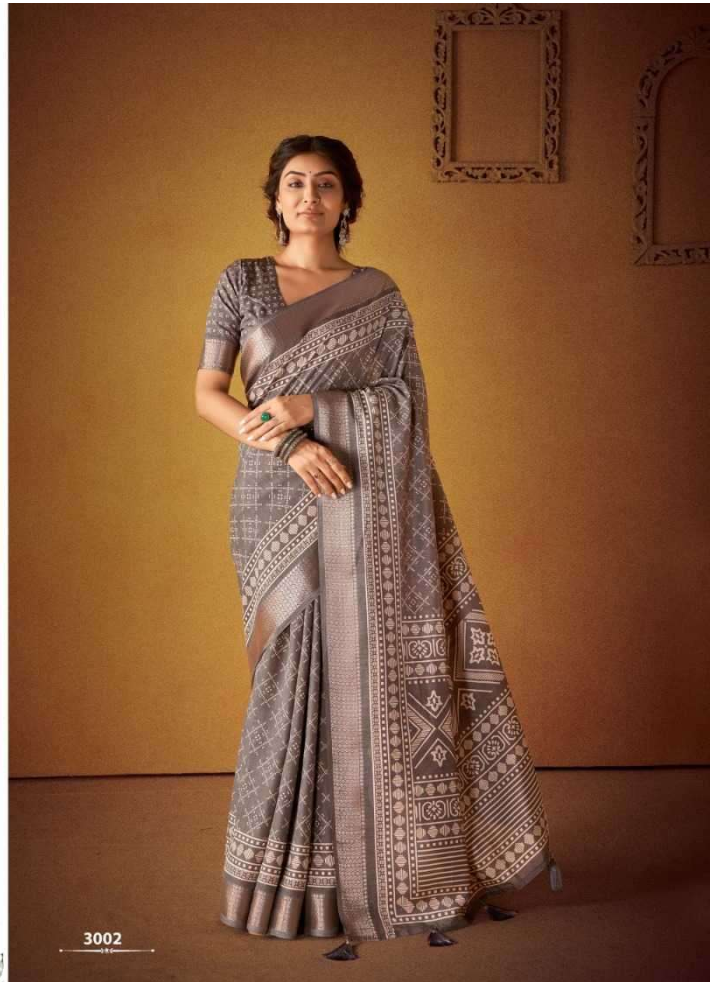

SHUBH SHREE  
CREATION

barfi-3

SHUBH SHREE  
CREATION

barfi-3

Most  
stylish era

**IN ELEGANCE**  
Wearing Dreams Stitched with Confidence –  
Every Girl, Every Sarrees, A Tale of Radiance.\*

# Expression

"In the embrace of a saree, discover the magic of transformation, as every fold whispers secrets of confidence, beauty, and the power of self-expression."

3004

# FLORAL FANTASY

With ramiing

A sunrise yellow saree with digitally printed florals and jagjains details paired with contrast Bequm blouse.

3006

SHUBH SHREE  
CREATION

3001

3002

3003