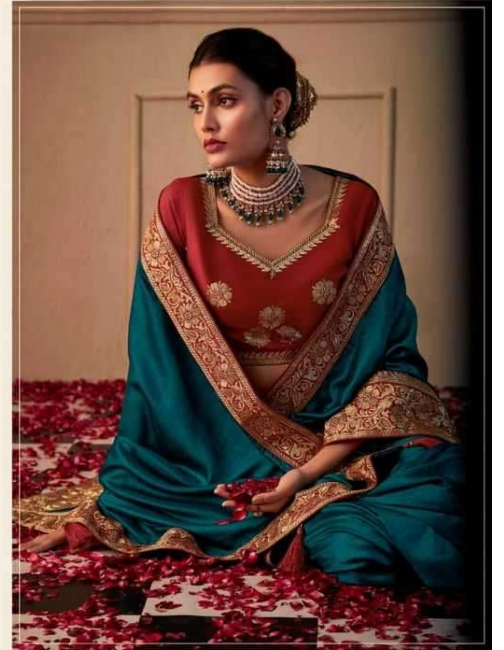

Sequined whispers whispers of opulent traditions. 1007

SHUBH SHREE
CREATION

Deepan elegance
Draped in
with fluid motions.

1005

SHUBH SHREE
CREATION

Fabellish
metals, a visual symphony.

1004

Graceful
trape feminine sophistication.

1003

Intricate patterns

*Intricate patterns
whisper cultural narratives*

1002

SHUBH SHREE
CREATION

Elegant fabric draped in vibrant hues. *Elegant fabric*

1001

Pages unfold in yards.
Embroidered