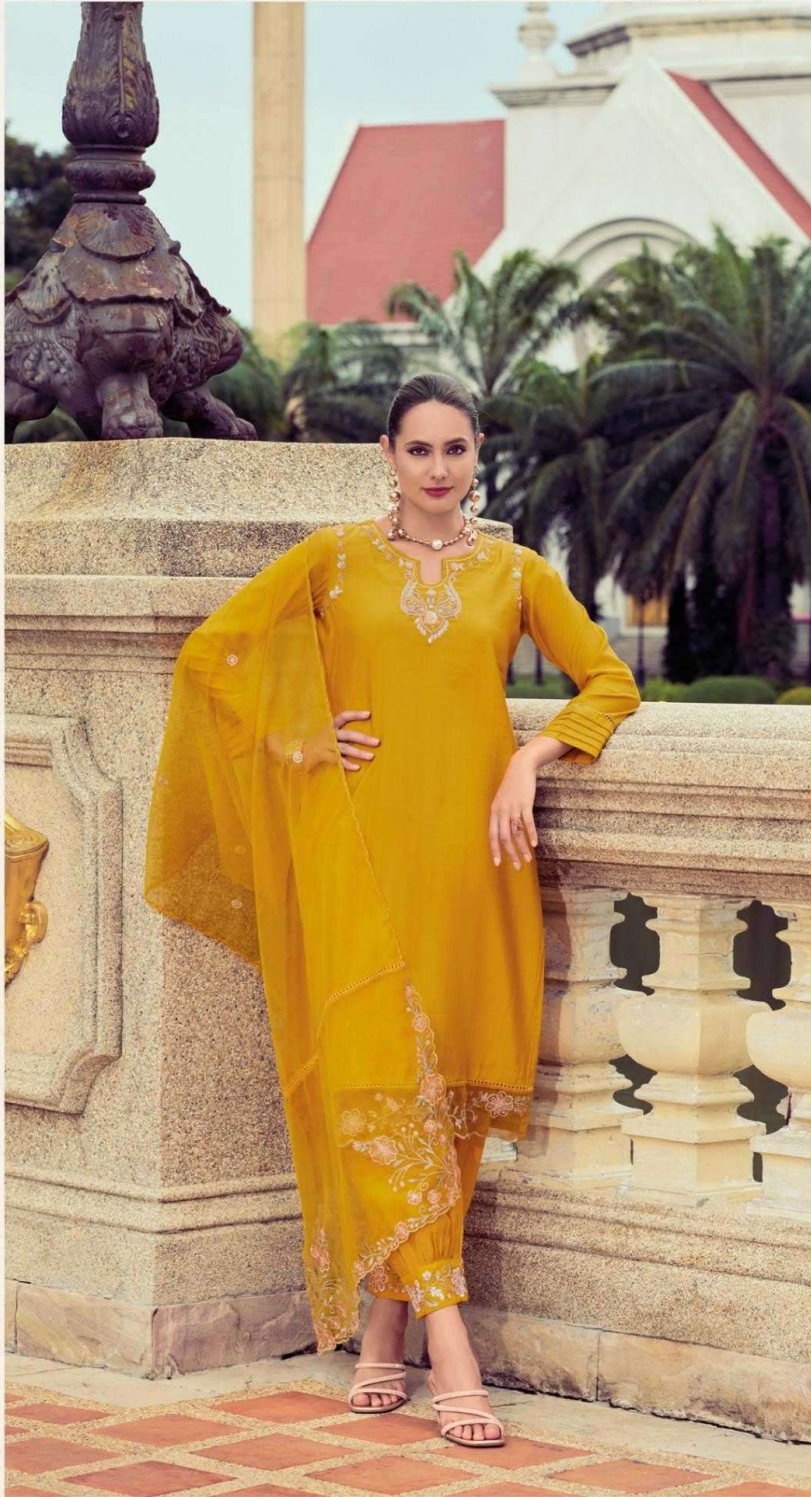

ELEVATE YOUR STYLE
ELEVATE YOUR LIFE

LADY लीडिलीला
LEELA