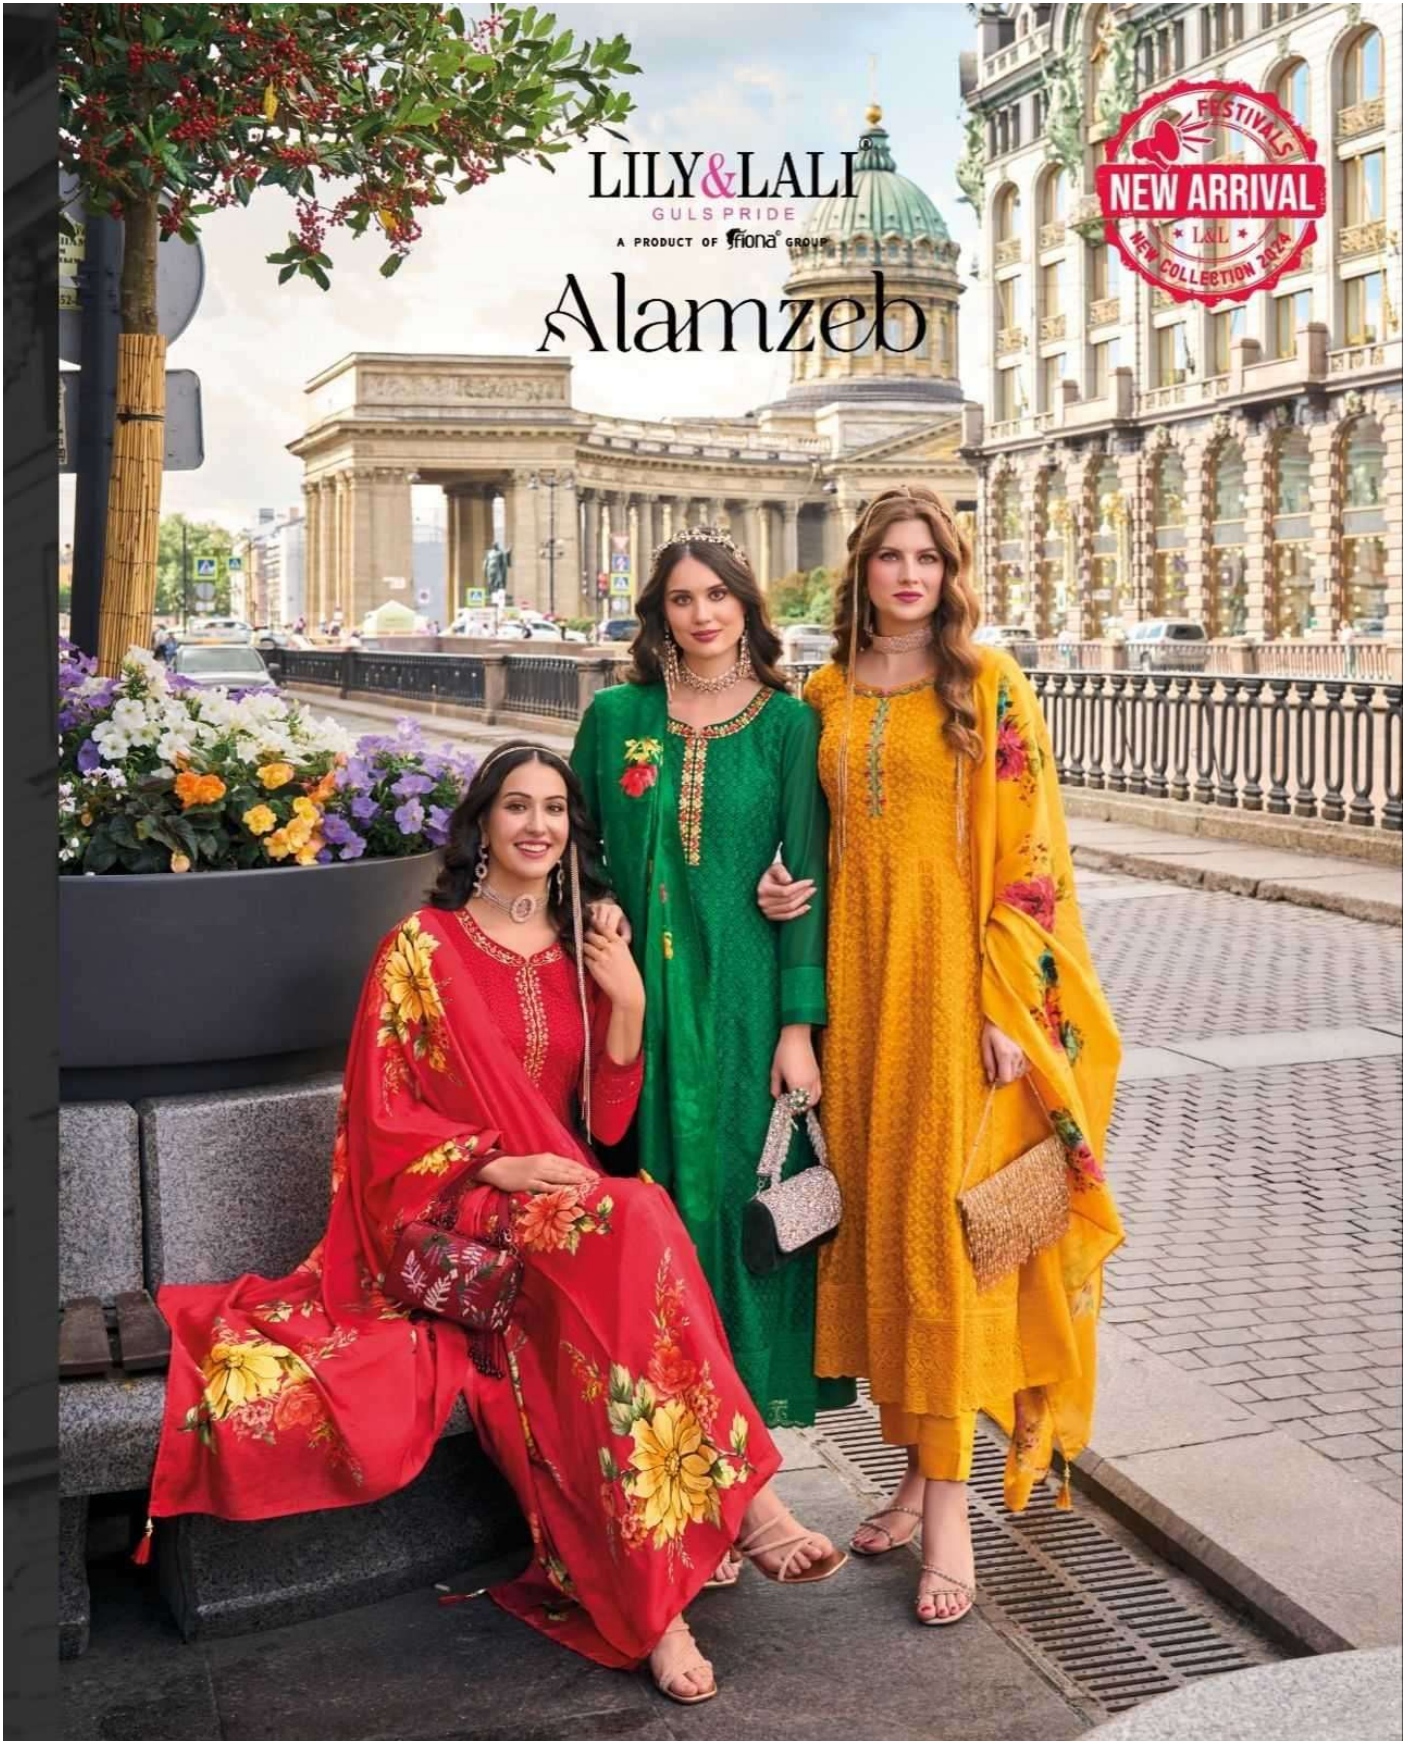

LILY & LALI
GULS PRIDE

A PRODUCT OF **fiona** GROUP

Alamzeb