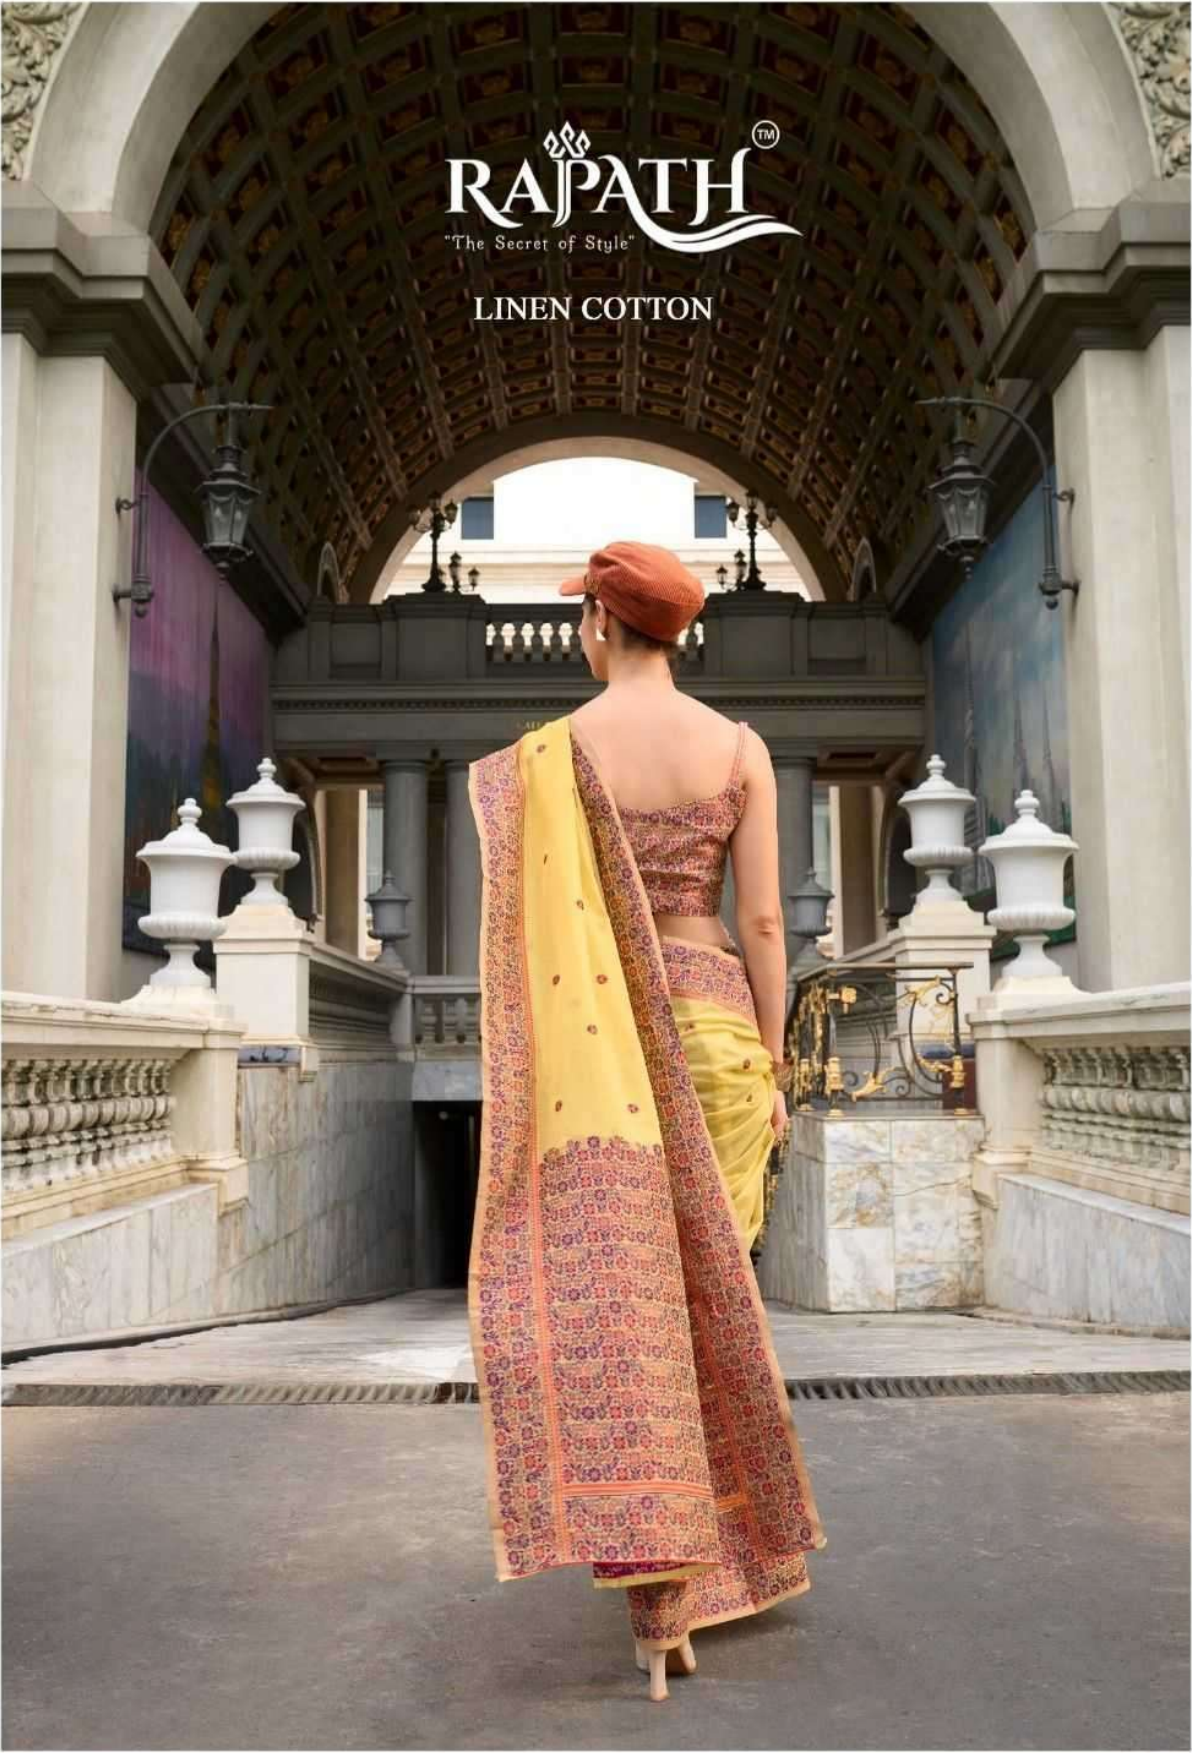

RAJATH^{TM}
"The Secret of Style"

LINEN COTTON