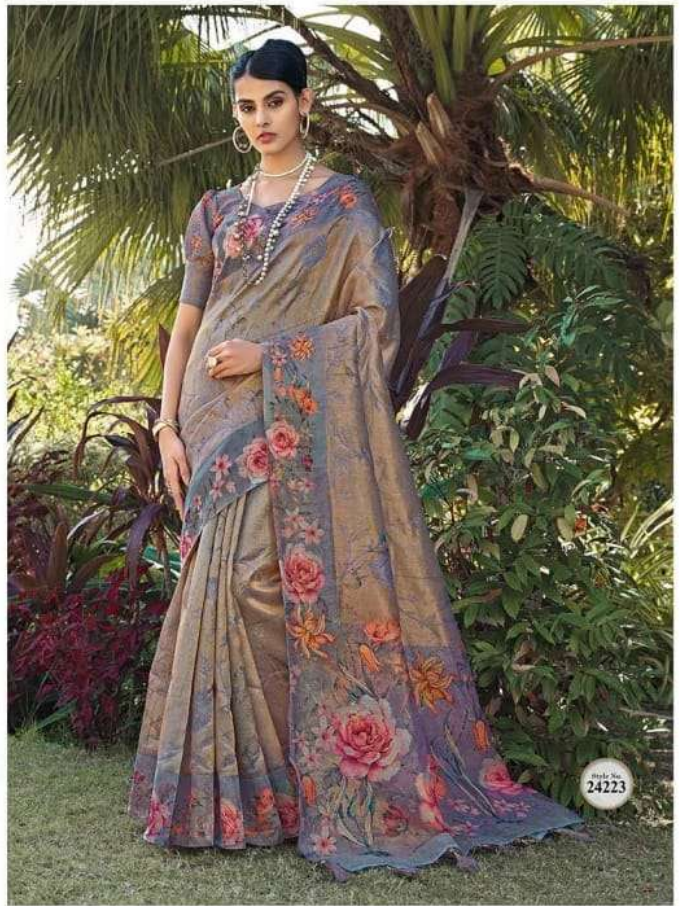

T H E A R R I V A L
INFINITELY COUTURE
MY EXPRESSION - MY PRIDE

jc
JOH RIVAAJ
THE SERENDIPITY
INFINITELY COUTURE
MY EXPRESSION . MY PRIDE

A collage of images featuring a woman in a saree. The top left shows a close-up of her face and jewelry. The top right shows her holding a pink fan. The bottom left shows her holding a pink fan. The bottom right contains vertical text.