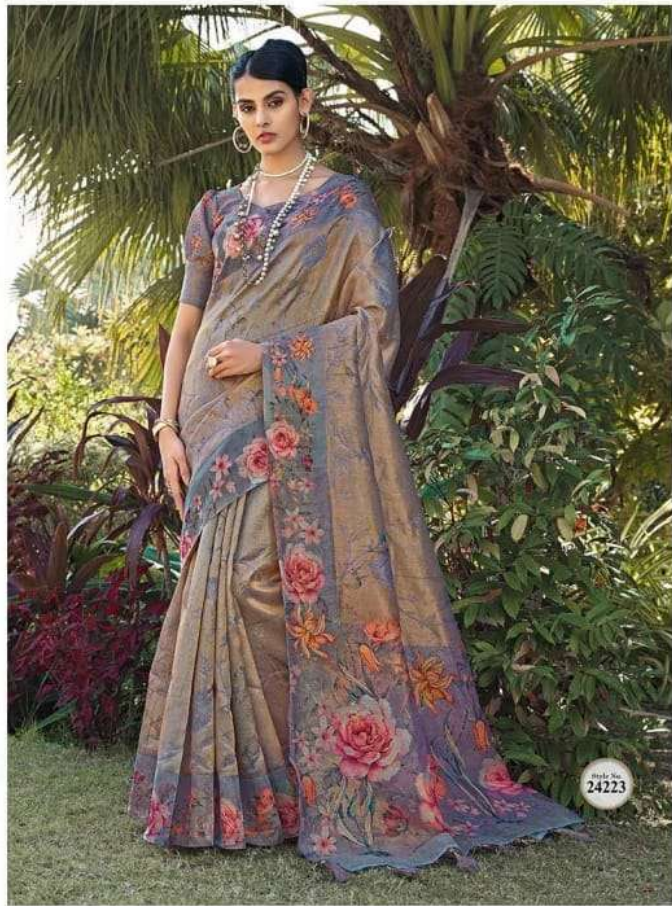

jc  
**JOH RIVAAJ**  
THE SERENDIPITY  
INFINITELY COUTURE  
MY EXPRESSION . MY PRIDE

A collage of images featuring a woman in a saree. The top left image shows a close-up of the woman's face and upper body, wearing a necklace and earrings. The top right image shows a smaller portrait of the woman holding a pink fan. The bottom left image shows a close-up of the woman's face and upper body, wearing a necklace and earrings. The bottom right image shows a close-up of the woman's face and upper body, wearing a necklace and earrings. The text "JOH RIVAAJ" is written in the top left, and "THE ASTOUND" is written vertically on the right side. Below "THE ASTOUND" is the text "INFINITE CULTURE" and "MY EXPRESSION, MY PRIDE".