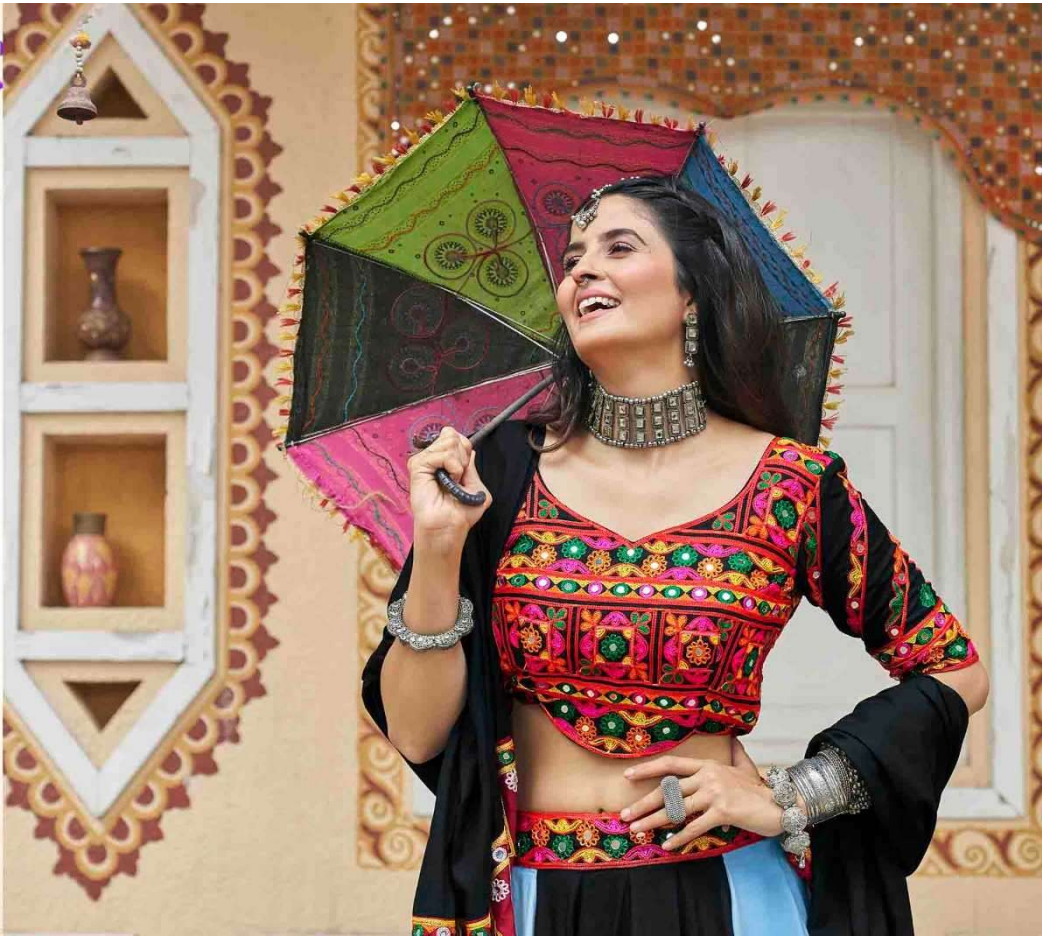

Swastika Bhkala

RASS - 2423