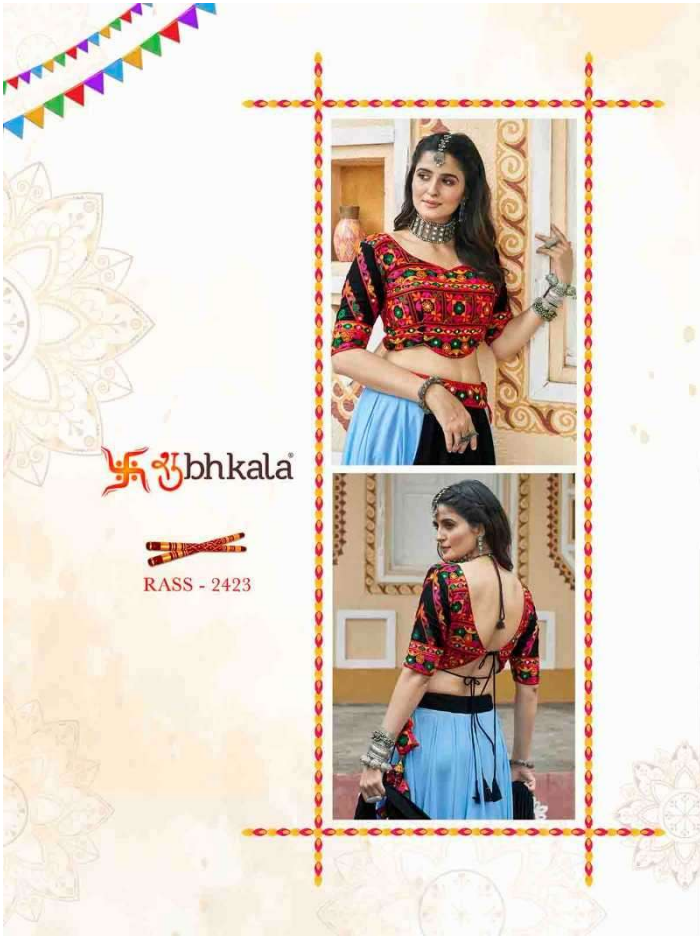

RASS - 2423

RASS - 2423