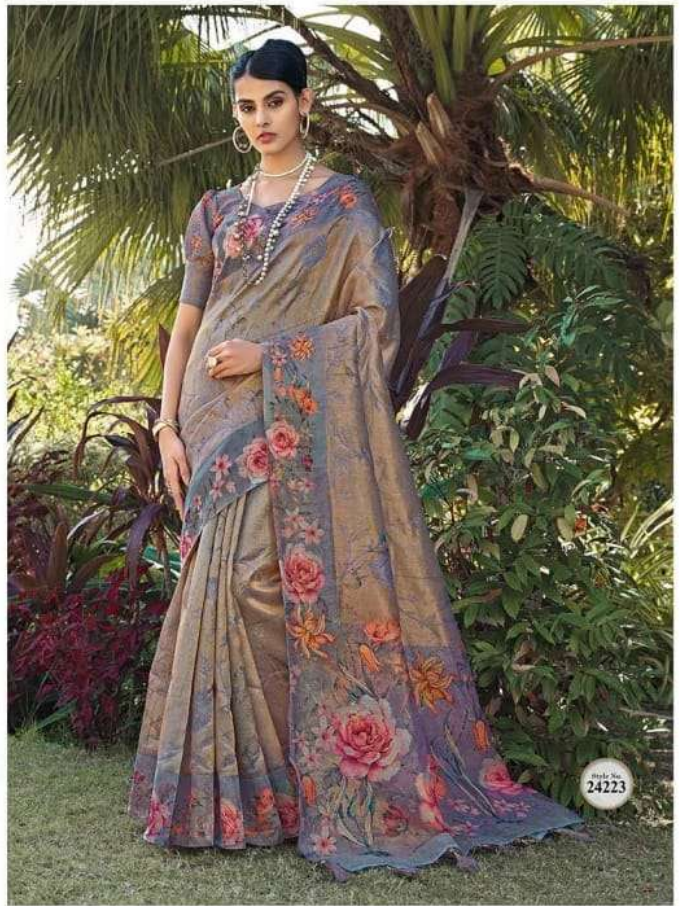

jc
JOH RIVAAJ
T H E S E R E N D I P I T Y
INFINITELY COUTURE
MY EXPRESSION . MY PRIDE