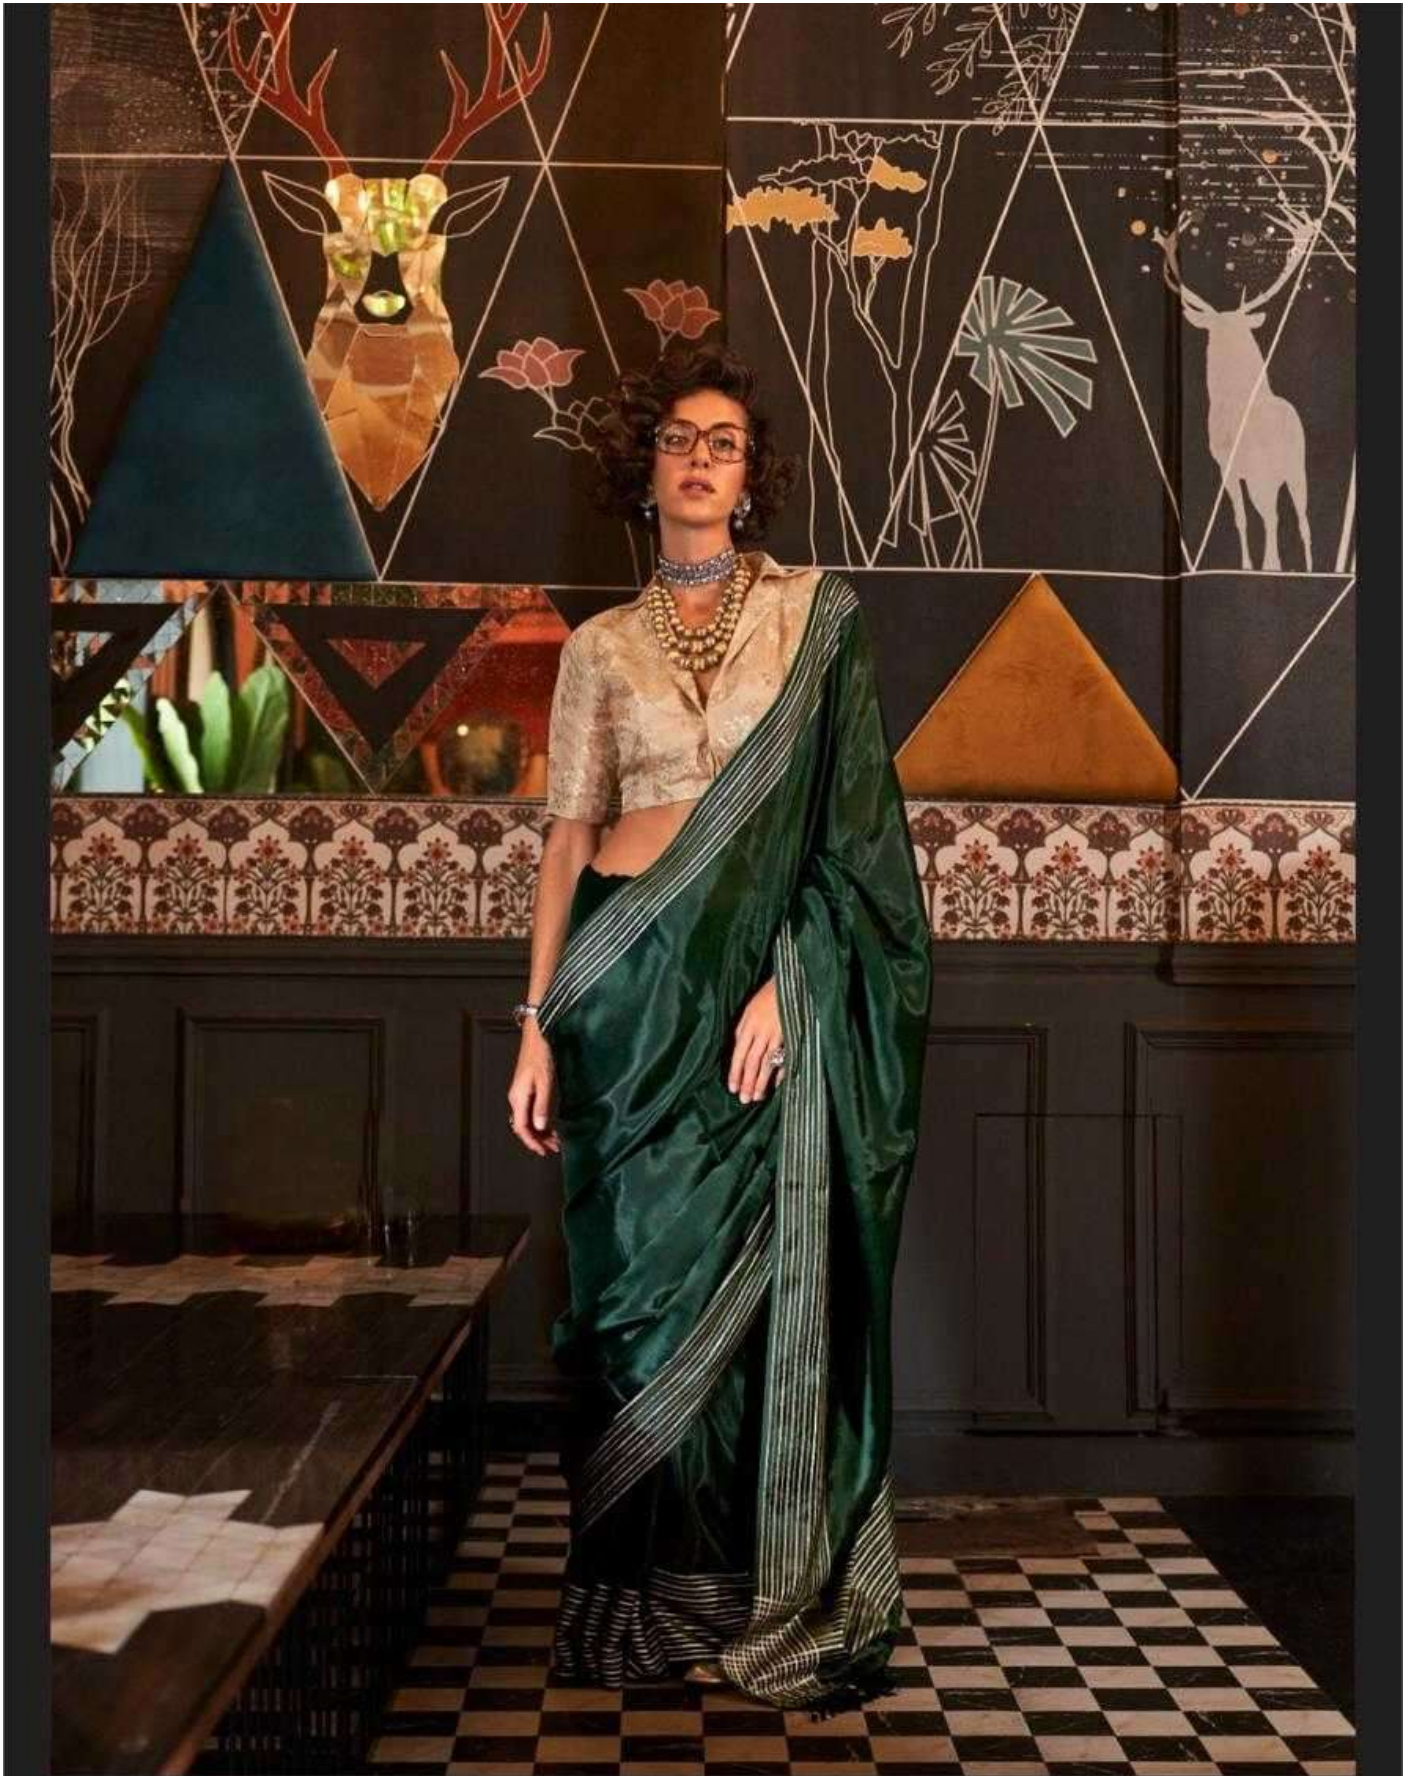

RAJTEX®
Ranjana

Print sarees | Lehengas | Silk sarees

KONDITORI

PURE VISCOSE - HANDLOOM WEAVING

3 8 5 0 0 6