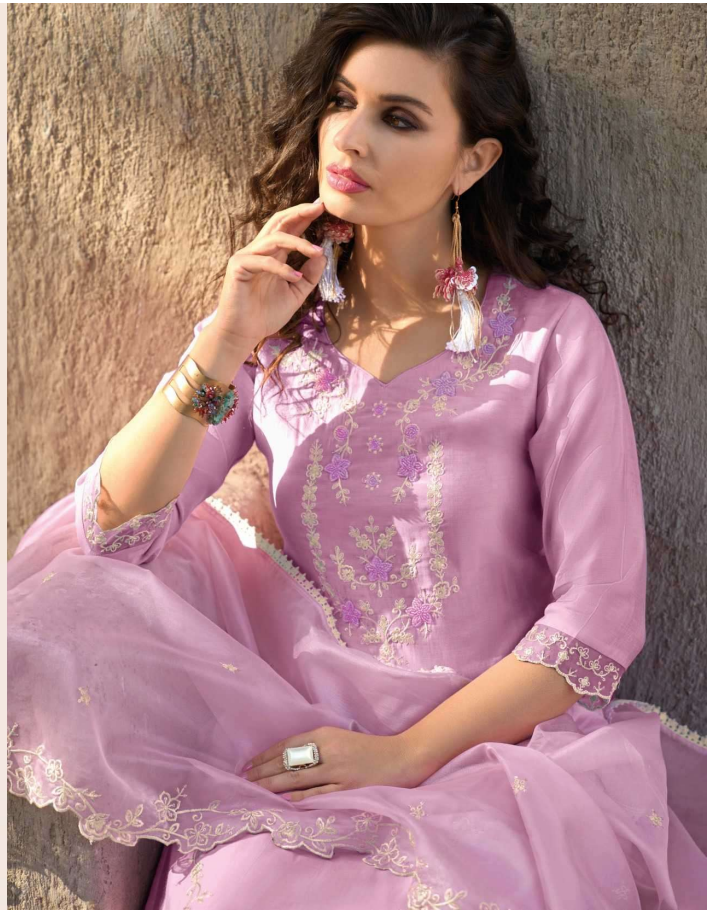

LILY LALI

A PRODUCT OF FORD GROUP

16704