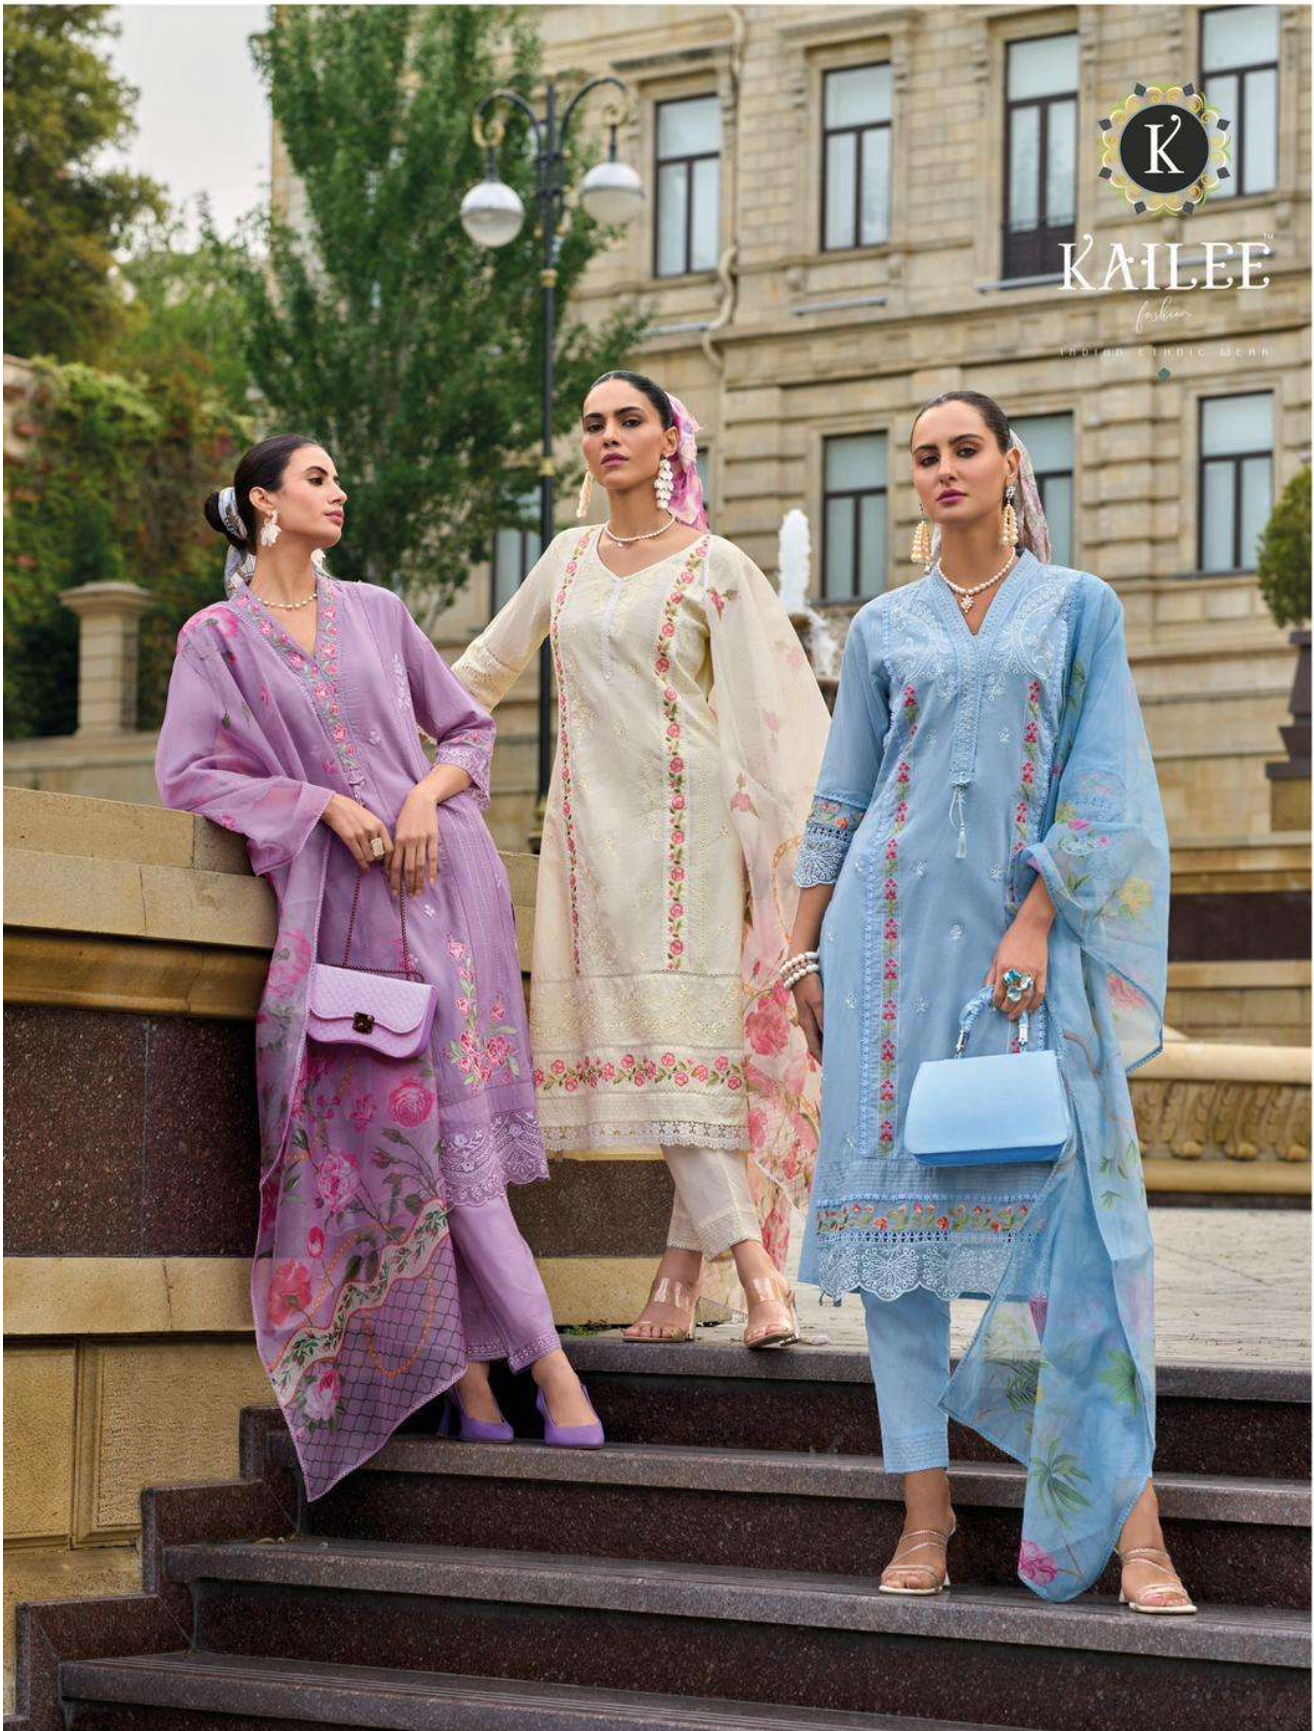

KAILEE™

fashion

100% COTTON EMBROIDERED