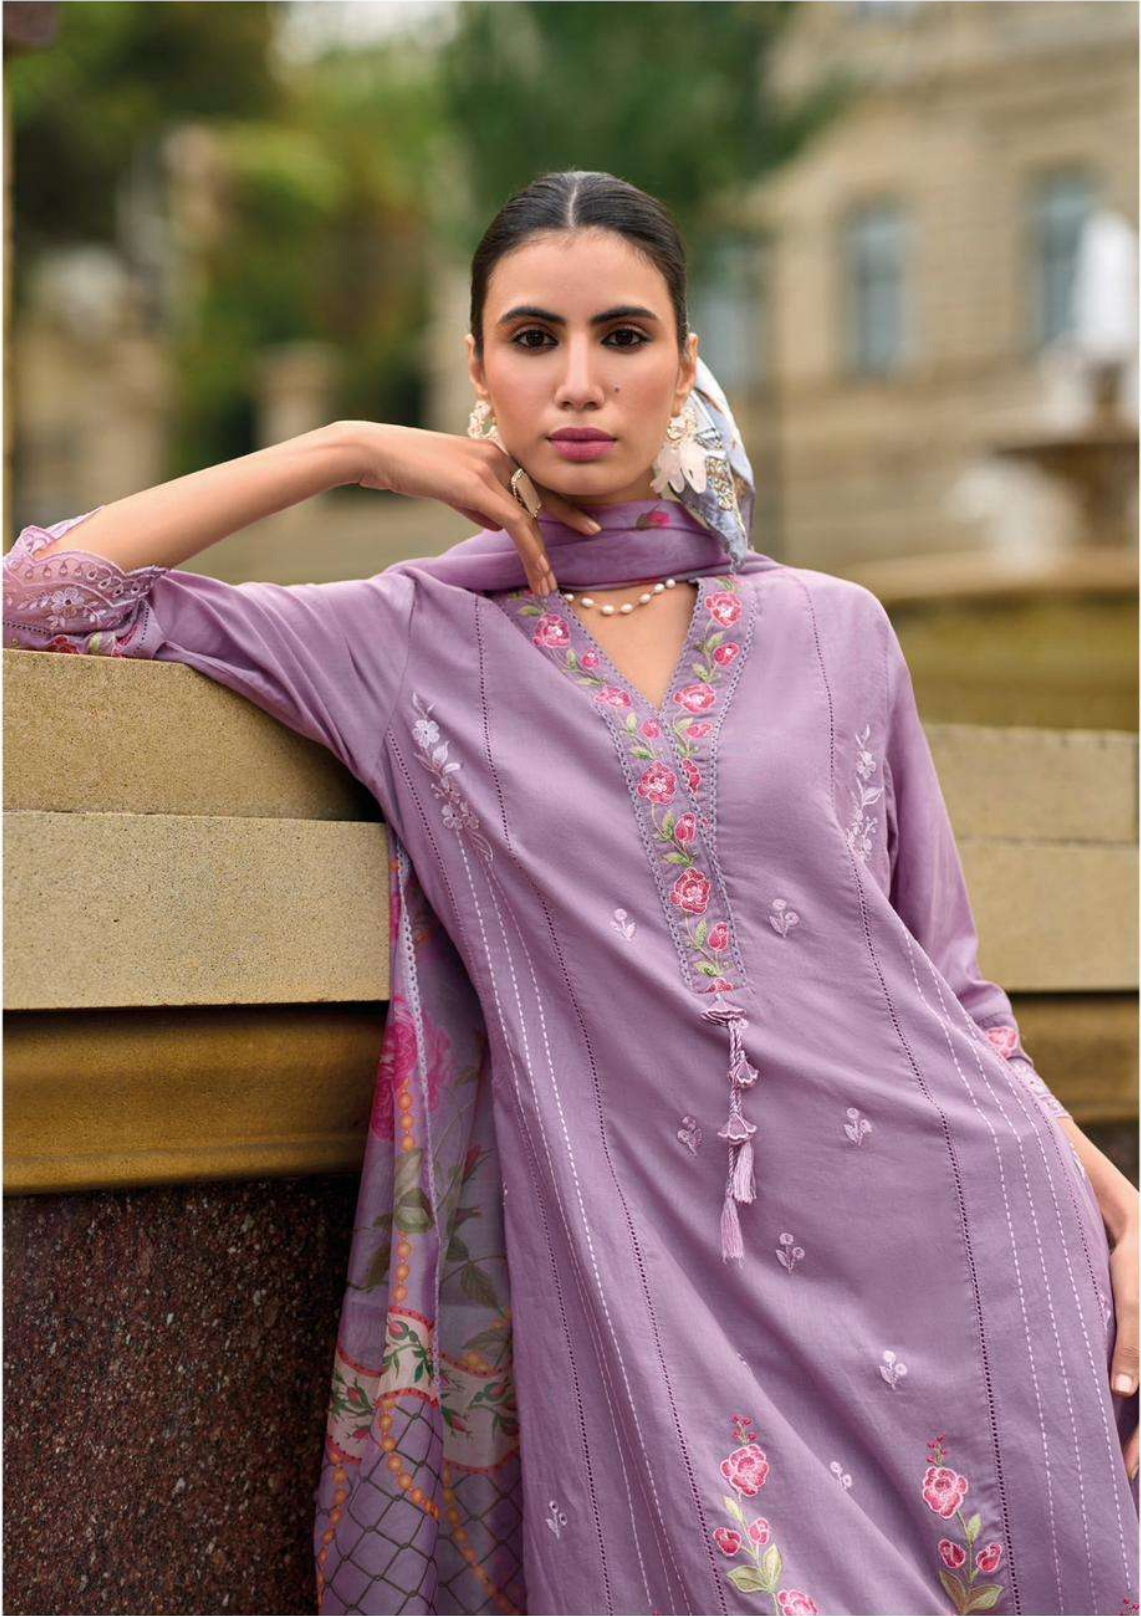

fashion

INDIAN ETHNIC WEAR

IQRA

KAILEE™

Fashion

DESIGNER: SAHARUDDIN KHAN

42681

42682