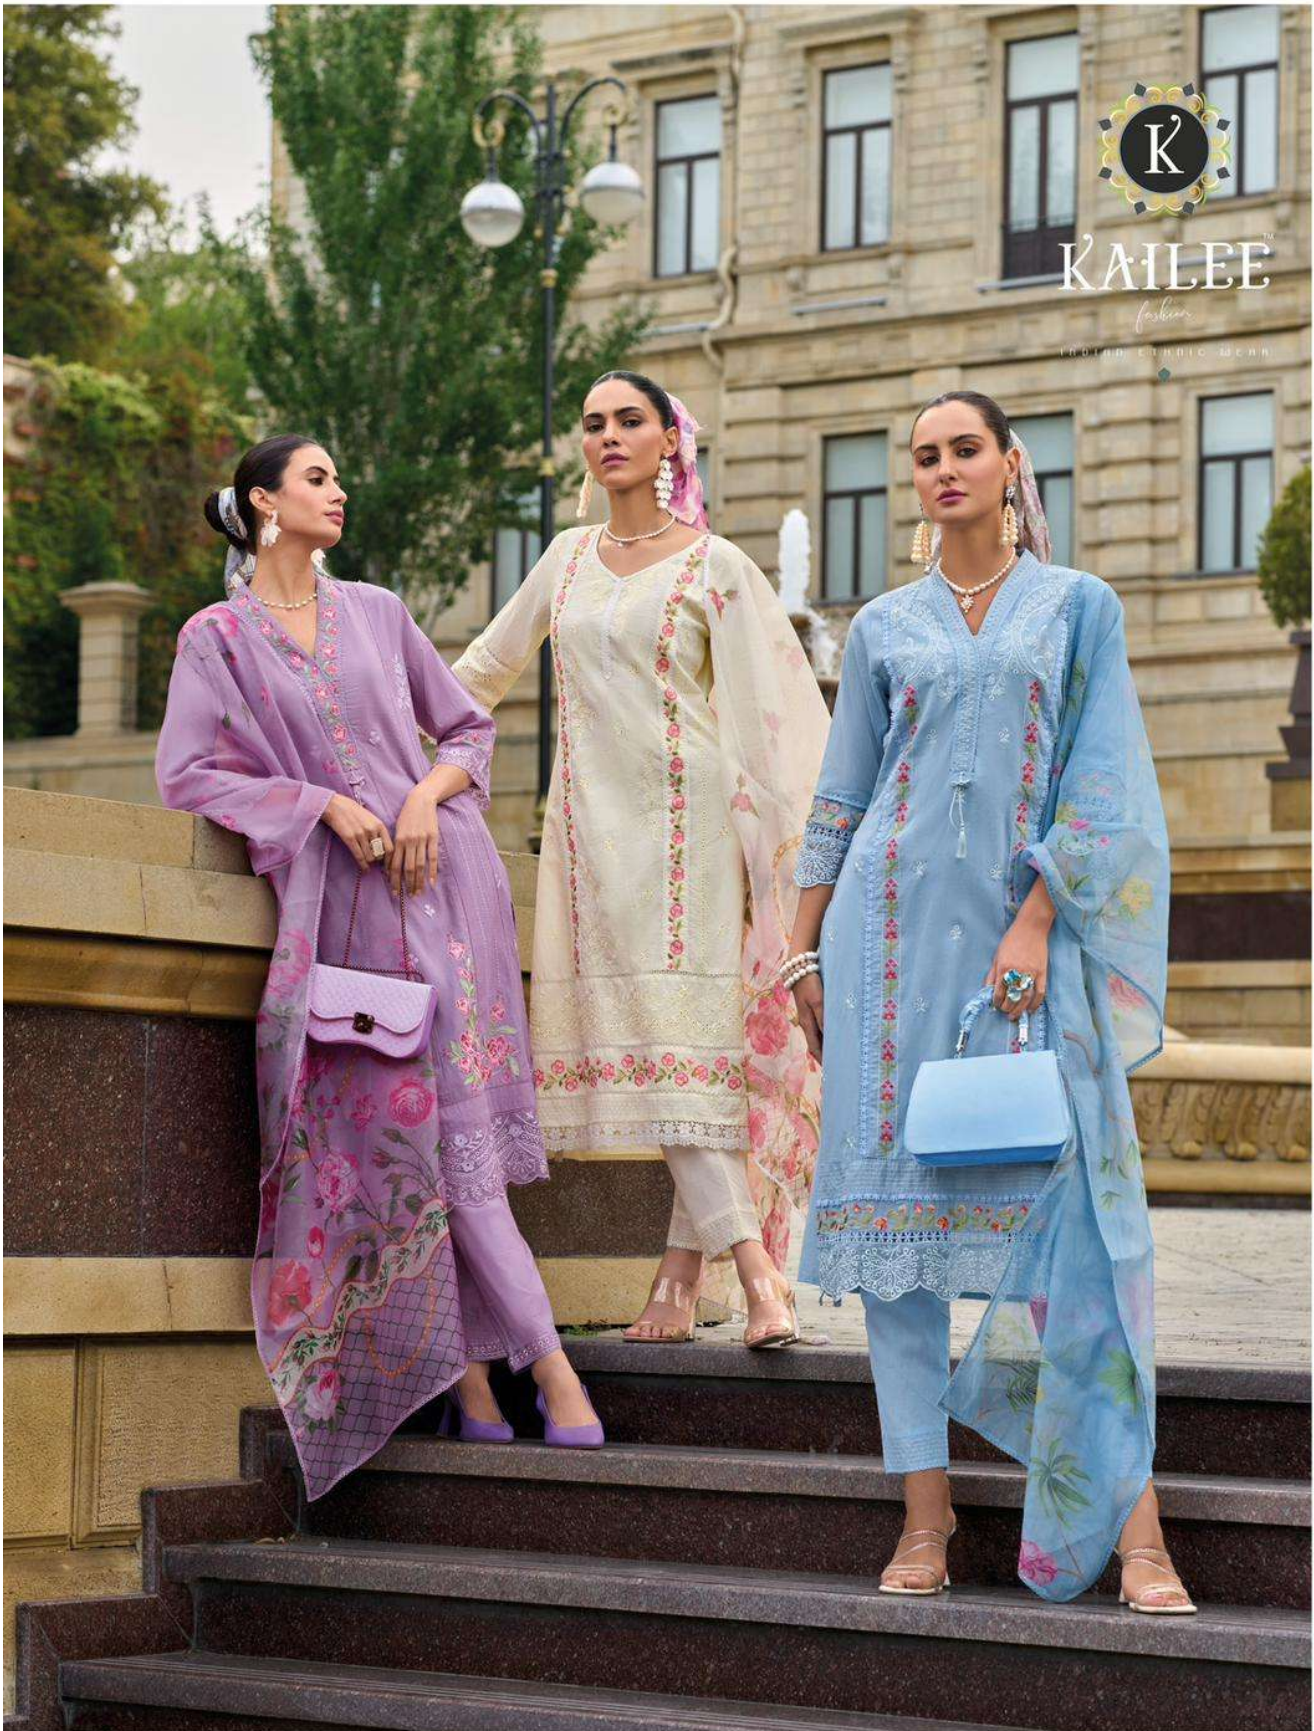

INDIAN ETHNIC WEAR

KAILEE™

fashion

100% COTTON EMBROIDERED

KAILEE™

*fashions*

ETHNIC EMBROIDERED WEAR

42683