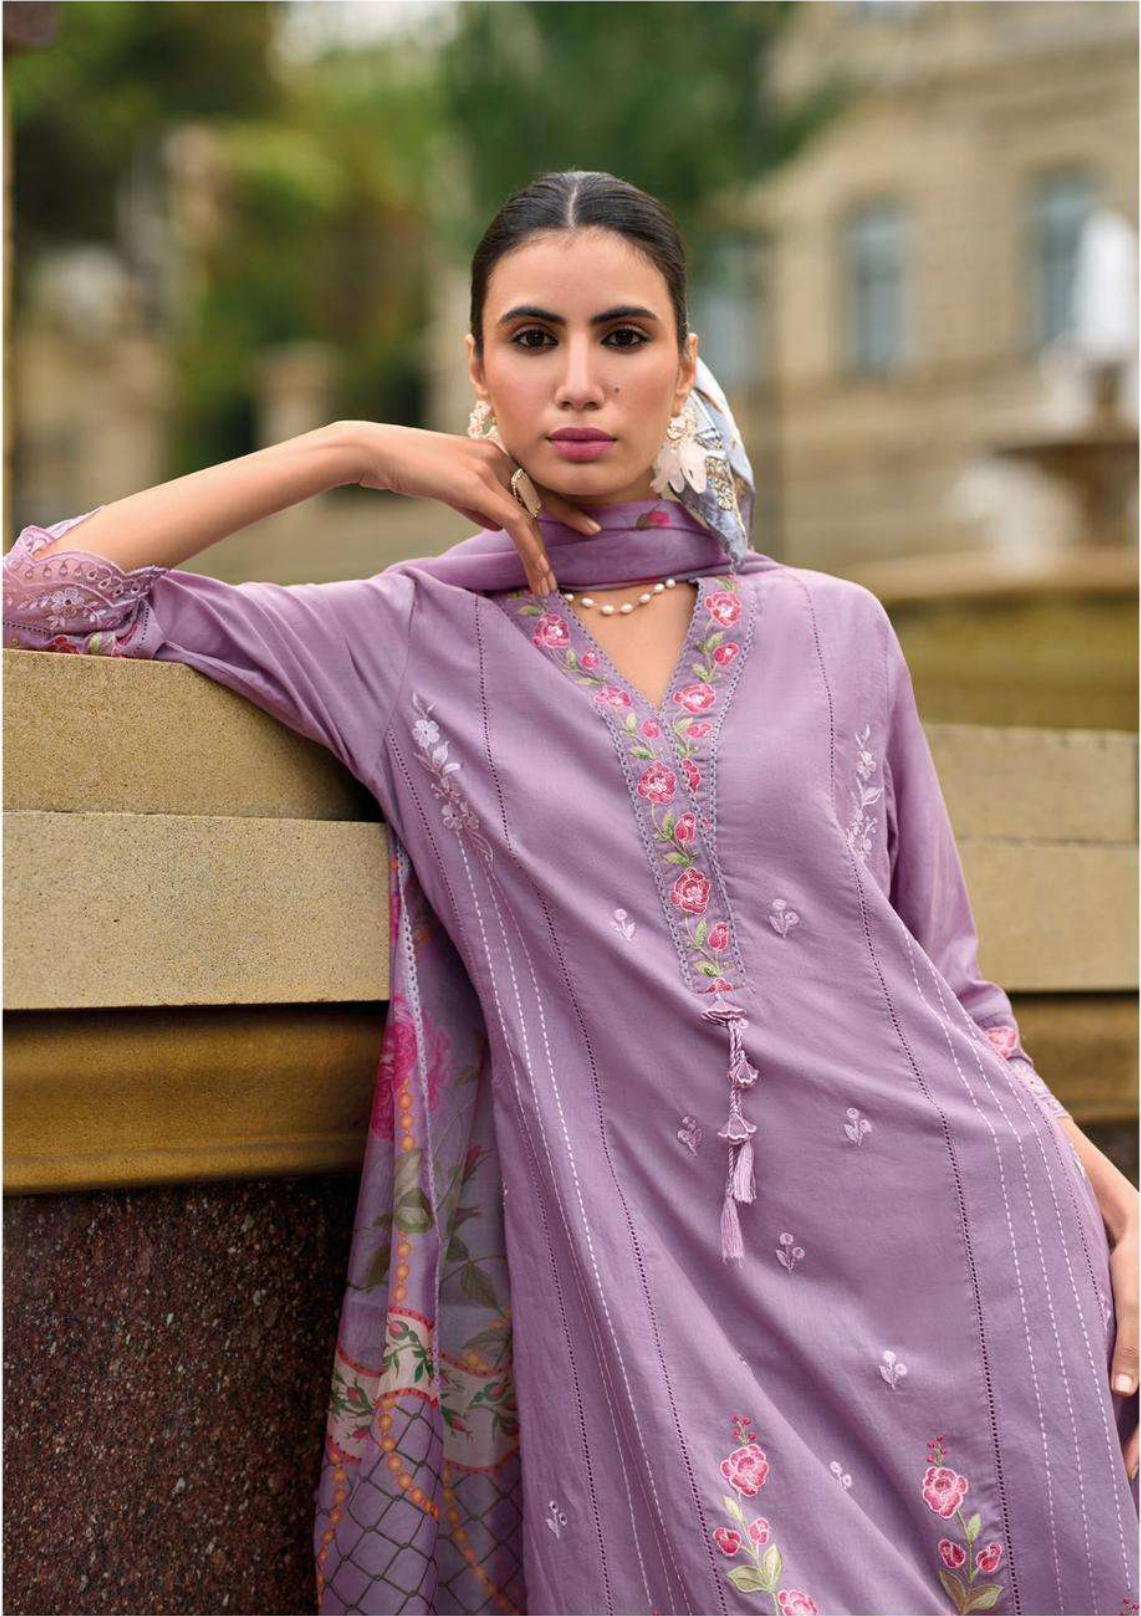

# IQRA

KAILEE™

*Fashion*

DESIGNER: SAHIL KUMAR

42681

42682

KAILEE™

*fashion*