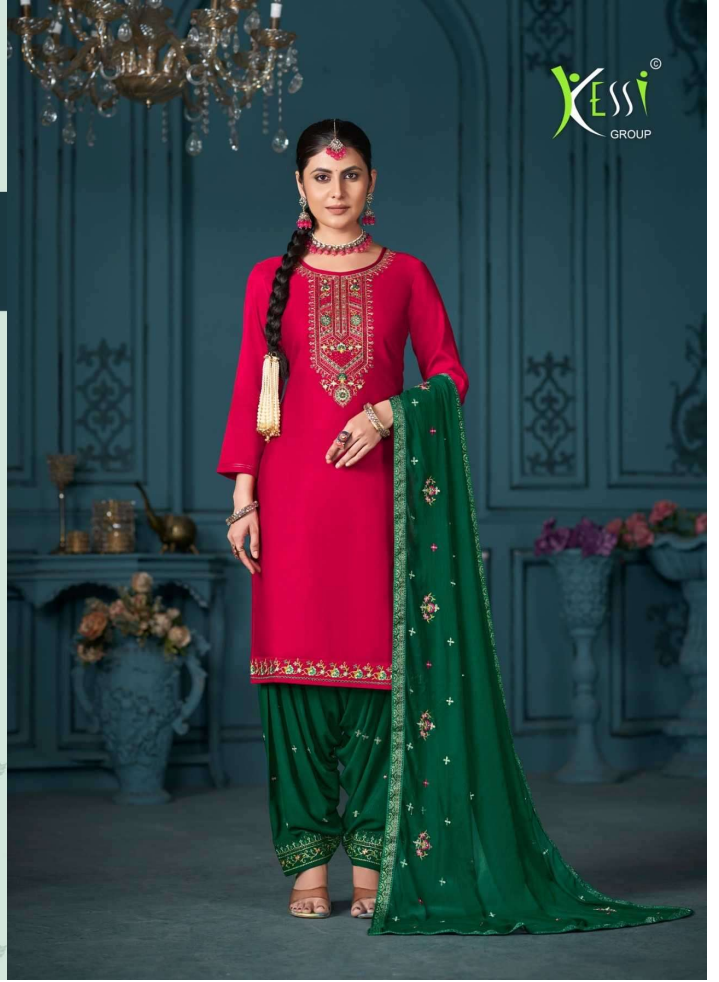

XESSI®
GROUP