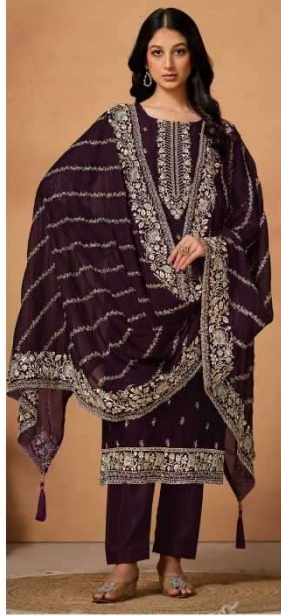

RAHILA

RAHILA

ETERNALLY

Explore the mystic beauty of petals in cool season shades

5902

viPUL
and Apparel Group
RAHILA

5903

FA

FASHION

This season assortment brings your wardrobe too close to great looking colours and fantastic patterns.

5901

VIPLA
and Apparel Group
RAHILA

vipul
Multi Apparel Group
RAHILA

5904

RAHILA

5901

5902

5903

5904

VIPUL
RAHILA

FA

FASHION

This season assortment brings your wardrobe too close to great looking colours and fantastic patterns.

Product Name	RAHILA
D.NO.	5901 TO 5904
DESCRIPTION	<p style="text-align: center;"><u>TOP</u> SILK GEORGETTE WITH EMBROIDERY.</p> <p style="text-align: center;"><u>DUPATTA</u> SILK GEORGETTE WITH HEAVY EMBROIDERY.</p> <p style="text-align: center;"><u>BOTTOM & INNER</u> DULL SANTOON.</p>