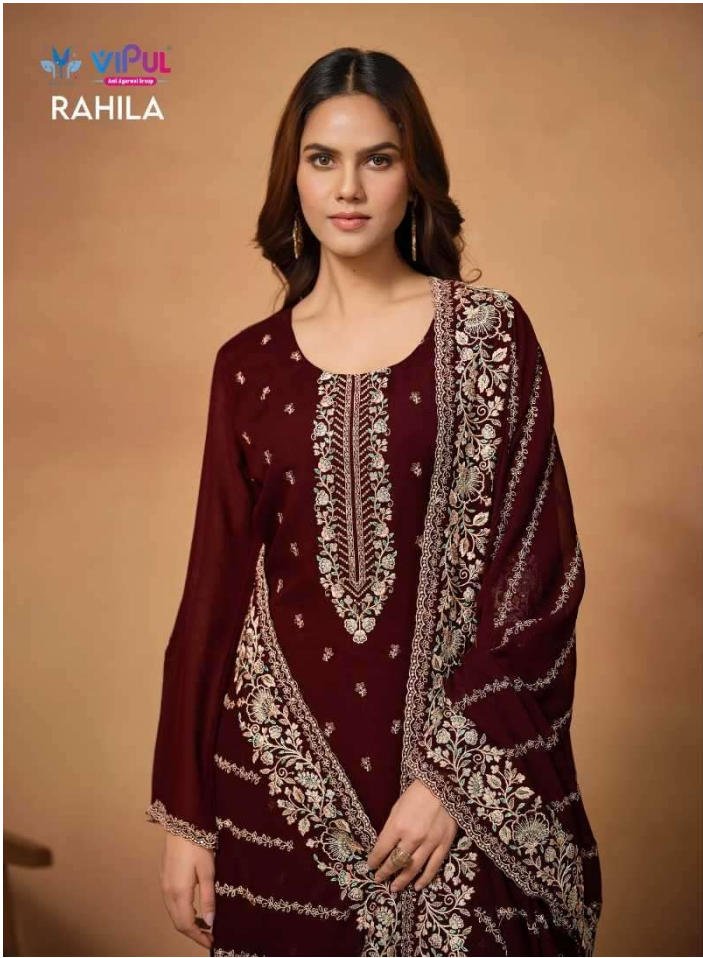

5902

5903

5904

VIPUL
RAHILA

FA

FASHION

This season assortment brings your wardrobe too close to great looking colours and fantastic patterns.

Product Name	RAHILA
D.NO.	5901 TO 5904
DESCRIPTION	<p style="text-align: center;"><u>TOP</u> SILK GEORGETTE WITH EMBROIDERY.</p> <p style="text-align: center;"><u>DUPATTA</u> SILK GEORGETTE WITH HEAVY EMBROIDERY.</p> <p style="text-align: center;"><u>BOTTOM & INNER</u> DULL SANTOON.</p>