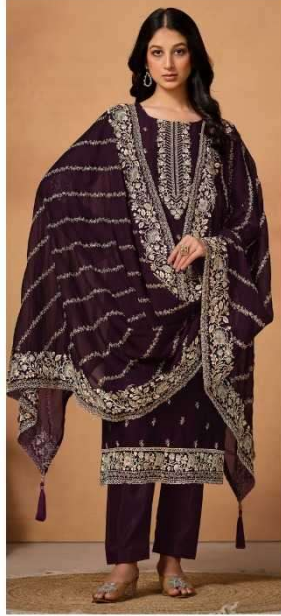

# ETERNALLY

Explore the mystic beauty of petals in cool season shades

5902

**viPUL**  
and Apparel Group  
**RAHILA**

5903

FA

FASHION

This season assortment brings your wardrobe too close to great looking colours and fantastic patterns.

# RAHILA

5901

5902

5903

5904

VIPUL  
RAHILA

FA

FASHION

This season assortment brings your wardrobe too close to great looking colours and fantastic patterns.

Product Name	<b>RAHILA</b>
D.NO.	5901 TO 5904
DESCRIPTION	<p style="text-align: center;"><u>TOP</u> SILK GEORGETTE WITH EMBROIDERY.</p> <p style="text-align: center;"><u>DUPATTA</u> SILK GEORGETTE WITH HEAVY EMBROIDERY.</p> <p style="text-align: center;"><u>BOTTOM &amp; INNER</u> DULL SANTOON.</p>