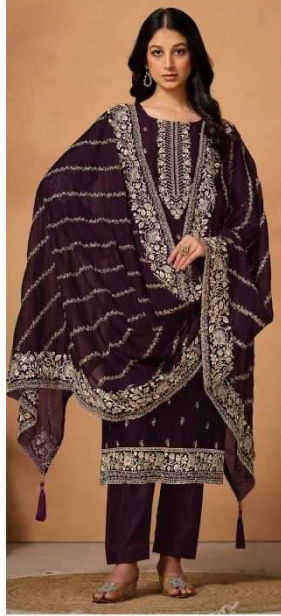

# ETERNALLY

Explore the mystic beauty of petals in cool season shades

5902

**viPUL**  
and Apparel Group  
**RAHILA**

5903

FA

FASHION

This season assortment brings your wardrobe too close to great looking colours and fantastic patterns.

5901

VIPLA  
and Apparel Group  
RAHILA

**viPUL**  
Multi Apparel Group  
**RAHILA**

# RAHILA

5901

5902

5903

5904

VIPUL  
RAHILA

FA FASHION This season assortment brings your wardrobe too close to great looking colours and fantastic patterns.

Product Name	<b>RAHILA</b>
D.NO.	5901 TO 5904
DESCRIPTION	<p style="text-align: center;"><u>TOP</u> SILK GEORGETTE WITH EMBROIDERY.</p> <p style="text-align: center;"><u>DUPATTA</u> SILK GEORGETTE WITH HEAVY EMBROIDERY.</p> <p style="text-align: center;"><u>BOTTOM &amp; INNER</u> DULL SANTOON.</p>