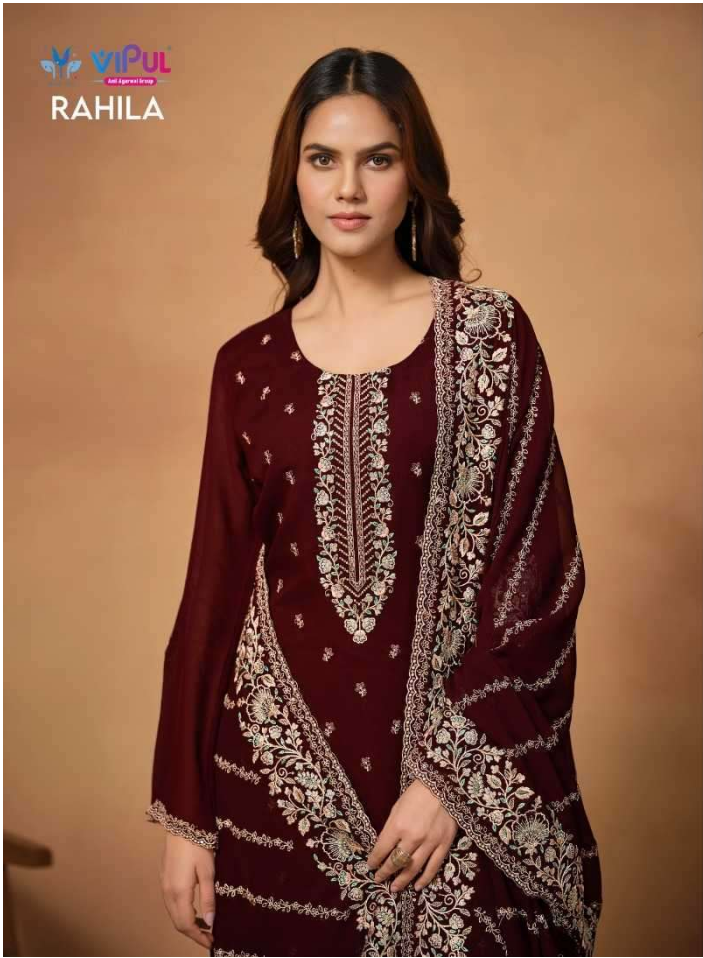

This season assortment brings your wardrobe too close to great looking colours and fantastic patterns.

Product Name	<b>RAHILA</b>
D.NO.	5901 TO 5904
DESCRIPTION	<p style="text-align: center;"><u>TOP</u> SILK GEORGETTE WITH EMBROIDERY.</p> <p style="text-align: center;"><u>DUPATTA</u> SILK GEORGETTE WITH HEAVY EMBROIDERY.</p> <p style="text-align: center;"><u>BOTTOM &amp; INNER</u> DULL SANTOON.</p>