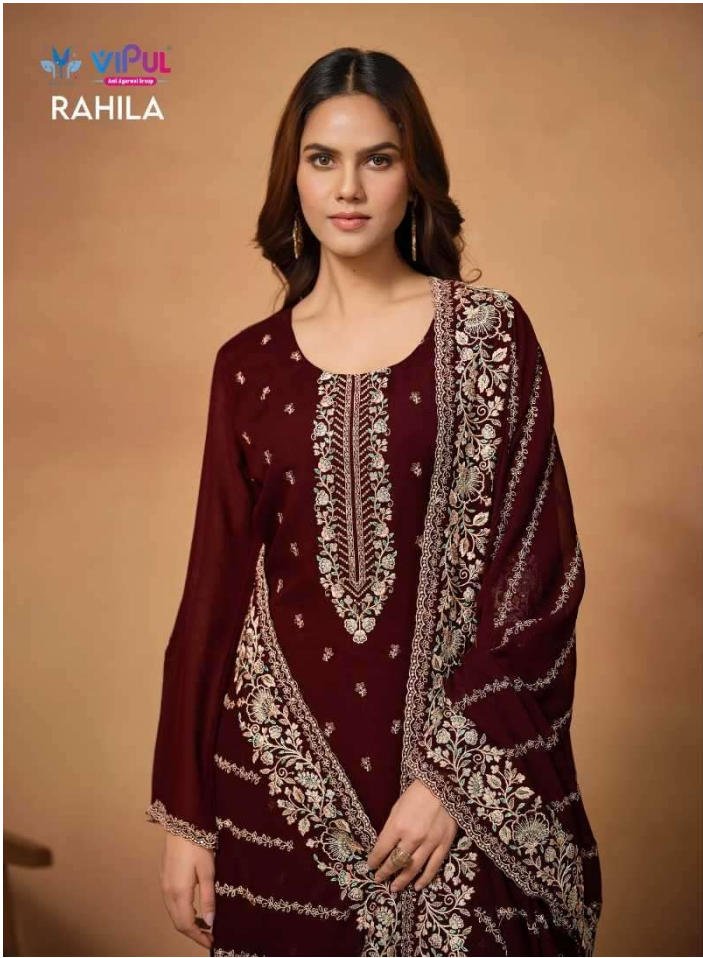

# RAHILA

5901

5902

5903

5904

VIPUL  
RAHILA

FA FASHION This season assortment brings your wardrobe too close to great looking colours and fantastic patterns.

Product Name	<b>RAHILA</b>
D.NO.	5901 TO 5904
DESCRIPTION	<p style="text-align: center;"><u>TOP</u> SILK GEORGETTE WITH EMBROIDERY.</p> <p style="text-align: center;"><u>DUPATTA</u> SILK GEORGETTE WITH HEAVY EMBROIDERY.</p> <p style="text-align: center;"><u>BOTTOM &amp; INNER</u> DULL SANTOON.</p>