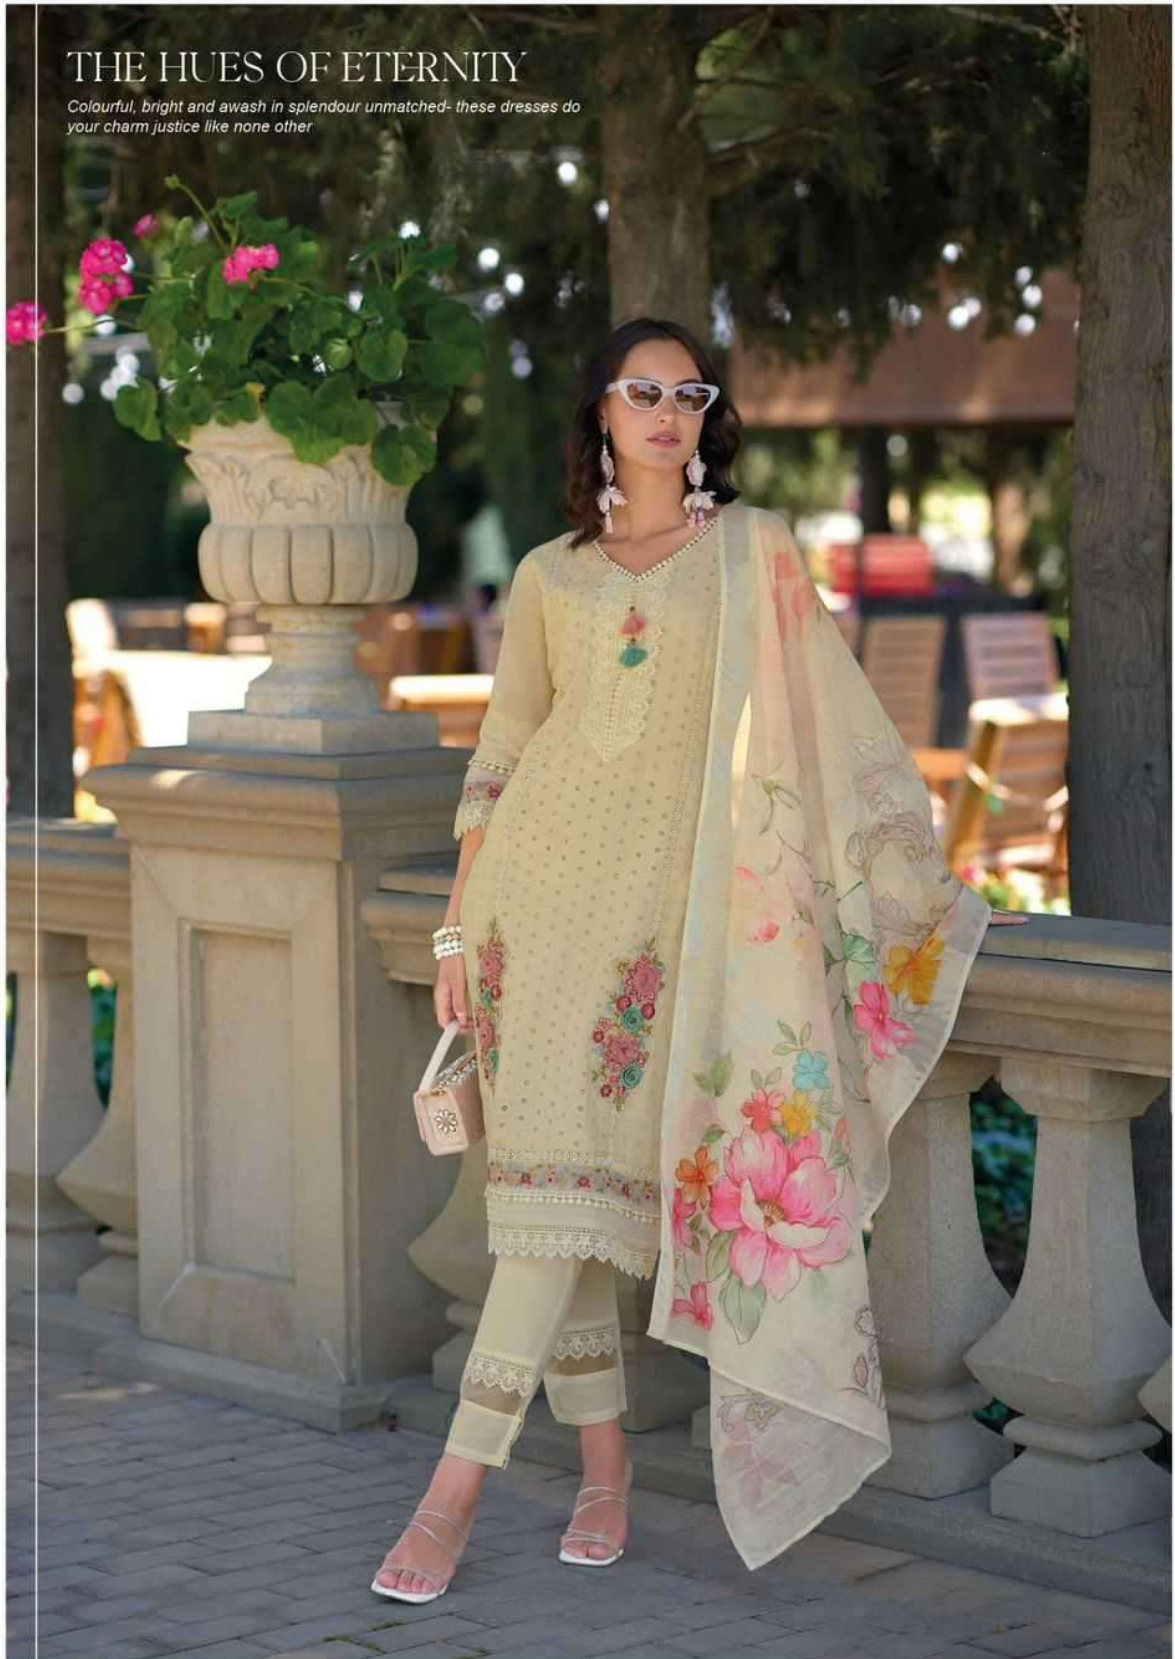

THE HUES OF ETERNITY

Colourful, bright and awash in splendour unmatched- these dresses do your charm justice like none other

42671