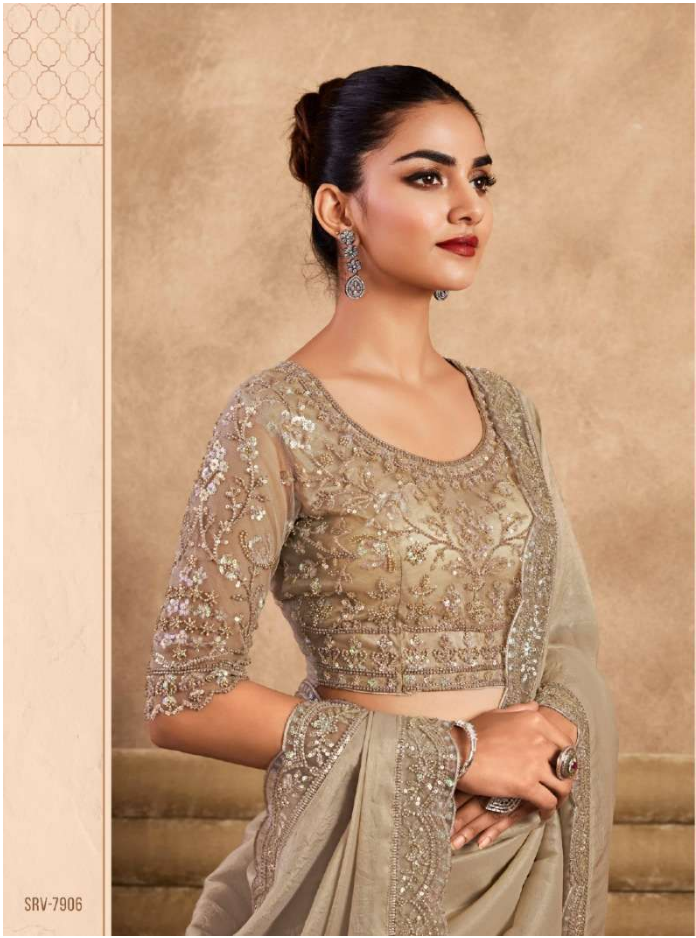

SARVA रत्ना

(THE ETERNAL GEMS)

SARVARATNA

D.No.	Rate (IN RS.)	CUT. (approx.)	Fabric Details (HAND WORK BORDER & BLOUSE)
		(approx.)	(Unstiched Blouse)
SRV-7901	3528/-	6.30 mts.	SOFT TOUCH SARTIN SILK
SRV-7902	3528/-	6.30 mts.	GLASS FEEL CHIFFON SILK
SRV-7903	3583/-	6.30 mts.	IMPORTED SOFT SILK
SRV-7904	3728/-	6.30 mts.	GOLD FLAKE SILK
SRV-7905	3728/-	6.30 mts.	CHERRY SILK
SRV-7906	3472/-	6.30 mts.	SHINE & SILK
SRV-7907	3639/-	6.30 mts.	GOLD FLAKE SILK
SRV-7908	3728/-	6.30 mts.	CHERRY SILK
SRV-7909	3472/-	6.30 mts.	SHINE & SILK
SRV-7910	3394/-	6.30 mts.	SOFT CHIFFON
SRV-7911	3728/-	6.30 mts.	GOLD FLAKE SILK
SRV-7912	3728/-	6.30 mts.	GOLD FLAKE SILK
12 Pcs			
TOTAL AMOUNT	43256/-		
AVG.PRICE(approx.)	3604.67/-		
(5% G.ST. APPLICABLE)			
NOTE:-			
1). RETURN GOODS SHALL NOT BE ACCEPTED.			

SRV-7910

TFH
THE FASHION HUB

SRV-7907

SRV-7908

TFH
THE FASHION HUB

SRV-7901

SARVARATNA
(THE ETERNAL GEMS)

SARVA रत्ना