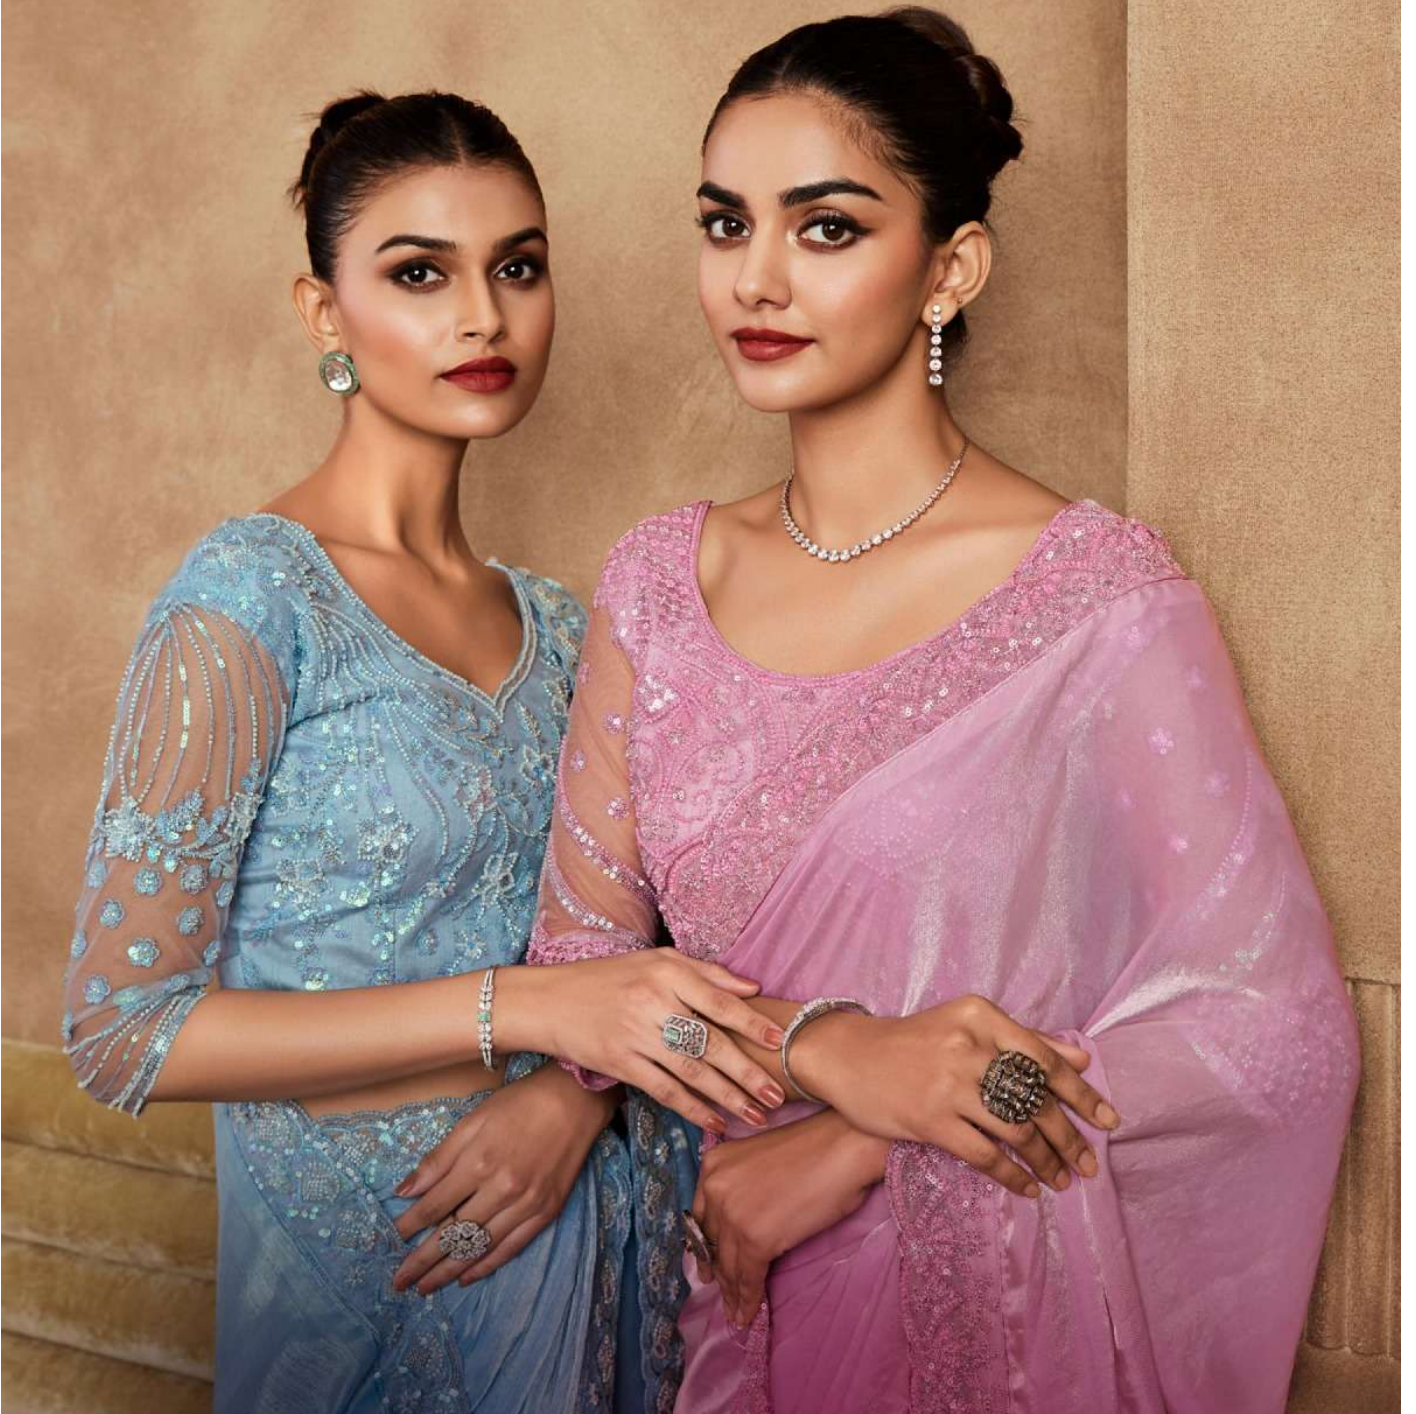

SARVA रत्ना

(THE ETERNAL GEMS)

SARVARATNA

D.No.	Rate (IN RS.)	CUT. (approx.)	Fabric Details (HAND WORK BORDER & BLOUSE)
		(approx.)	(Unstiched Blouse)
SRV-7901	3528/-	6.30 mts.	SOFT TOUCH SARTIN SILK
SRV-7902	3528/-	6.30 mts.	GLASS FEEL CHIFFON SILK
SRV-7903	3583/-	6.30 mts.	IMPORTED SOFT SILK
SRV-7904	3728/-	6.30 mts.	GOLD FLAKE SILK
SRV-7905	3728/-	6.30 mts.	CHERRY SILK
SRV-7906	3472/-	6.30 mts.	SHINE & SILK
SRV-7907	3639/-	6.30 mts.	GOLD FLAKE SILK
SRV-7908	3728/-	6.30 mts.	CHERRY SILK
SRV-7909	3472/-	6.30 mts.	SHINE & SILK
SRV-7910	3394/-	6.30 mts.	SOFT CHIFFON
SRV-7911	3728/-	6.30 mts.	GOLD FLAKE SILK
SRV-7912	3728/-	6.30 mts.	GOLD FLAKE SILK
12 Pcs			
TOTAL AMOUNT	43256/-		
AVG.PRICE(approx.)	3604.67/-		
(5% G.ST. APPLICABLE)			
NOTE:-			
1). RETURN GOODS SHALL NOT BE ACCEPTED.			

(THE ETERNAL GEMS)