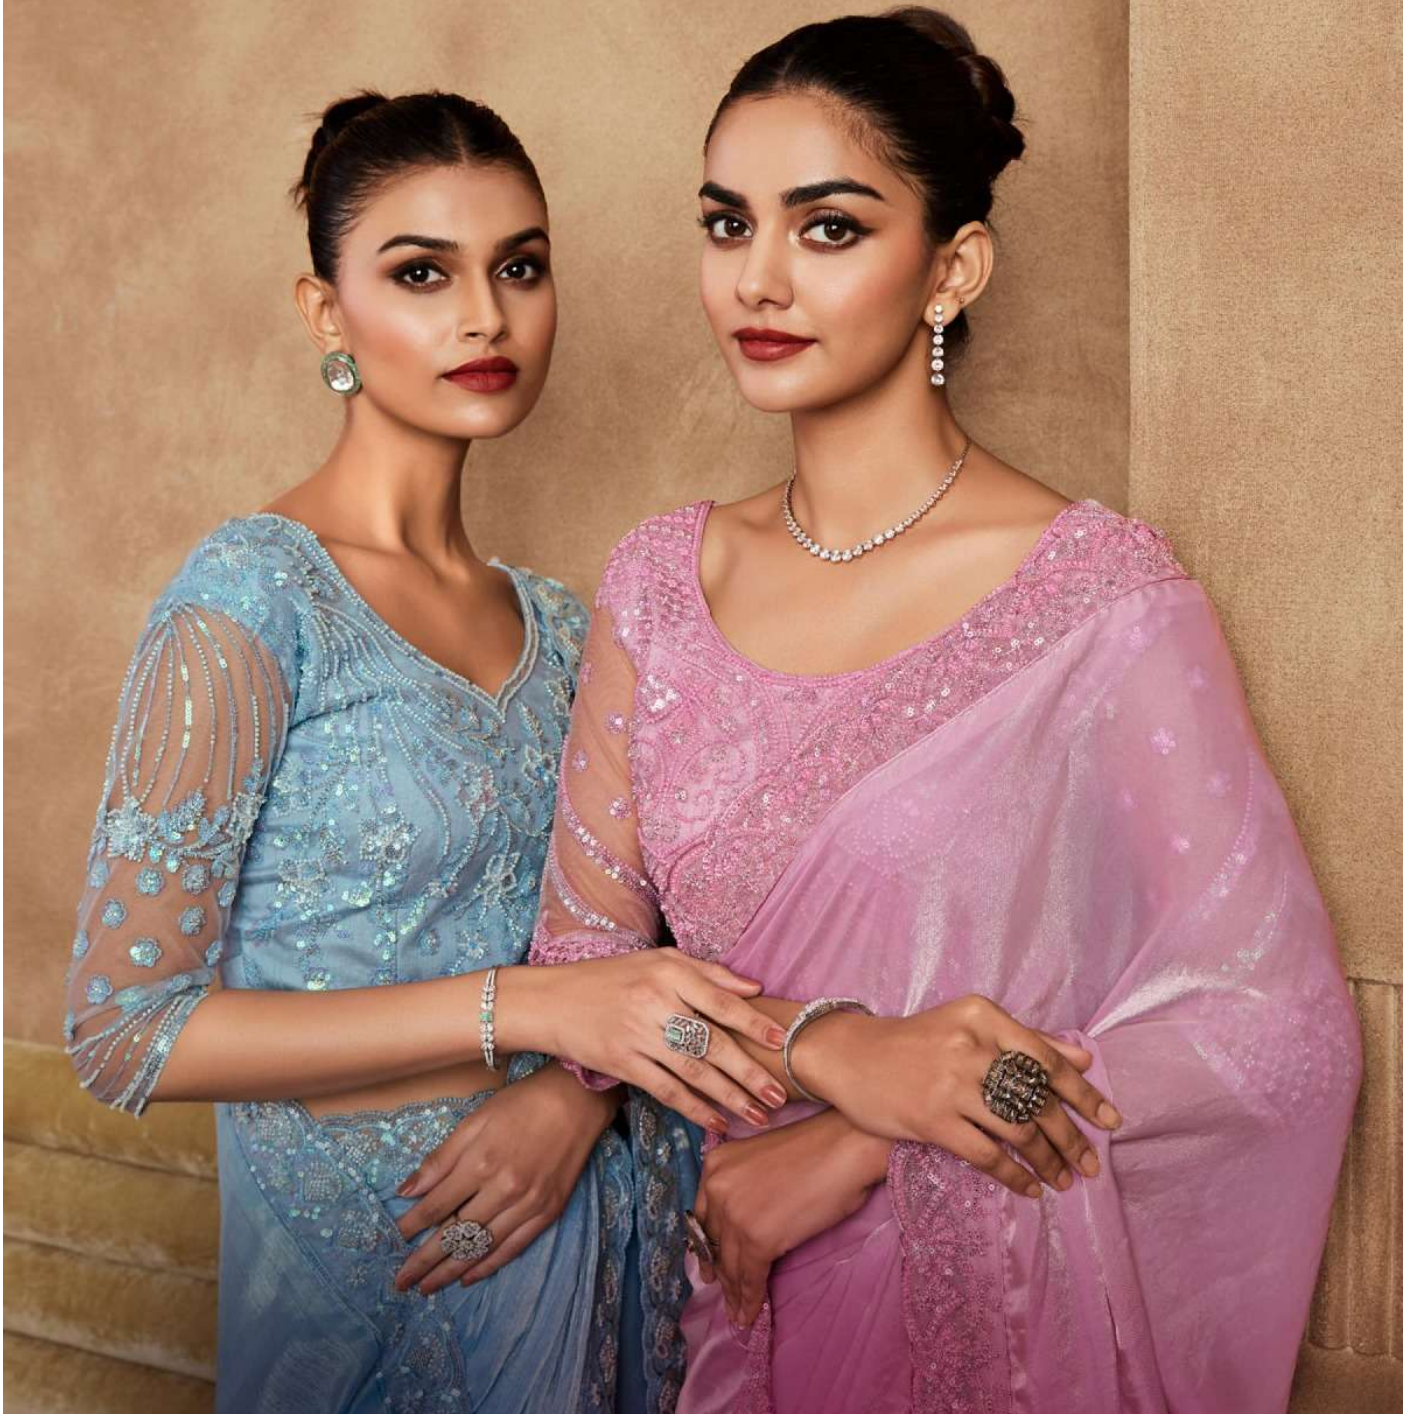

SARVA रत्ना

(THE ETERNAL GEMS)

SARVARATNA

D.No.	Rate (IN RS.)	CUT. (approx.)	Fabric Details (HAND WORK BORDER & BLOUSE)
		(approx.)	(Unstiched Blouse)
SRV-7901	3528/-	6.30 mts.	SOFT TOUCH SARTIN SILK
SRV-7902	3528/-	6.30 mts.	GLASS FEEL CHIFFON SILK
SRV-7903	3583/-	6.30 mts.	IMPORTED SOFT SILK
SRV-7904	3728/-	6.30 mts.	GOLD FLAKE SILK
SRV-7905	3728/-	6.30 mts.	CHERRY SILK
SRV-7906	3472/-	6.30 mts.	SHINE & SILK
SRV-7907	3639/-	6.30 mts.	GOLD FLAKE SILK
SRV-7908	3728/-	6.30 mts.	CHERRY SILK
SRV-7909	3472/-	6.30 mts.	SHINE & SILK
SRV-7910	3394/-	6.30 mts.	SOFT CHIFFON
SRV-7911	3728/-	6.30 mts.	GOLD FLAKE SILK
SRV-7912	3728/-	6.30 mts.	GOLD FLAKE SILK
12 Pcs			
TOTAL AMOUNT	43256/-		
AVG.PRICE(approx.)	3604.67/-		
(5% G.ST. APPLICABLE)			
NOTE:-			
1). RETURN GOODS SHALL NOT BE ACCEPTED.			

(THE ETERNAL GEMS)