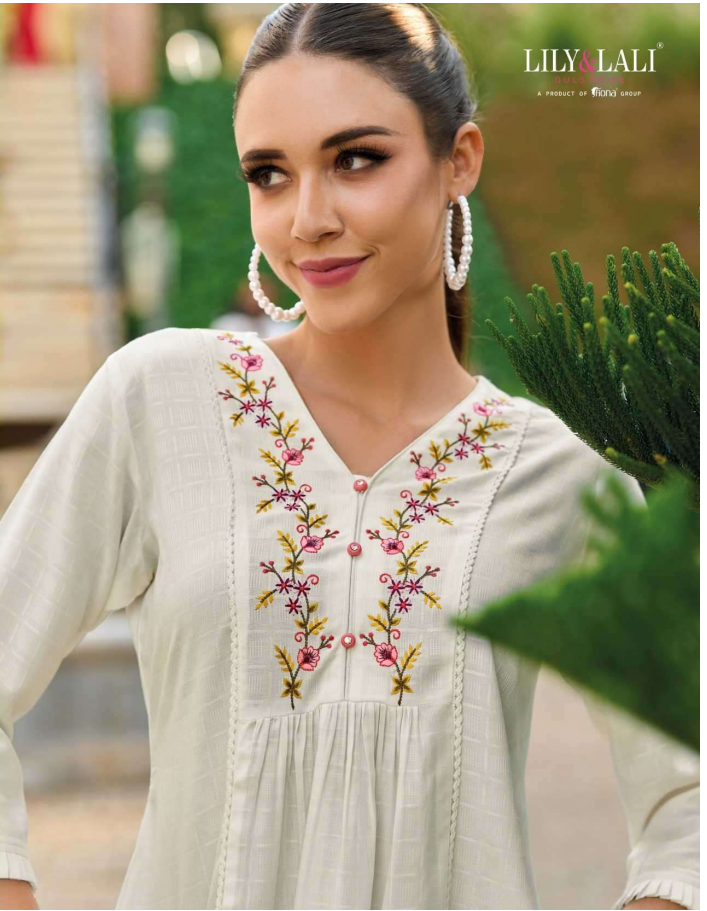

LILY & LALI
A PRODUCT OF FENQI GROUP