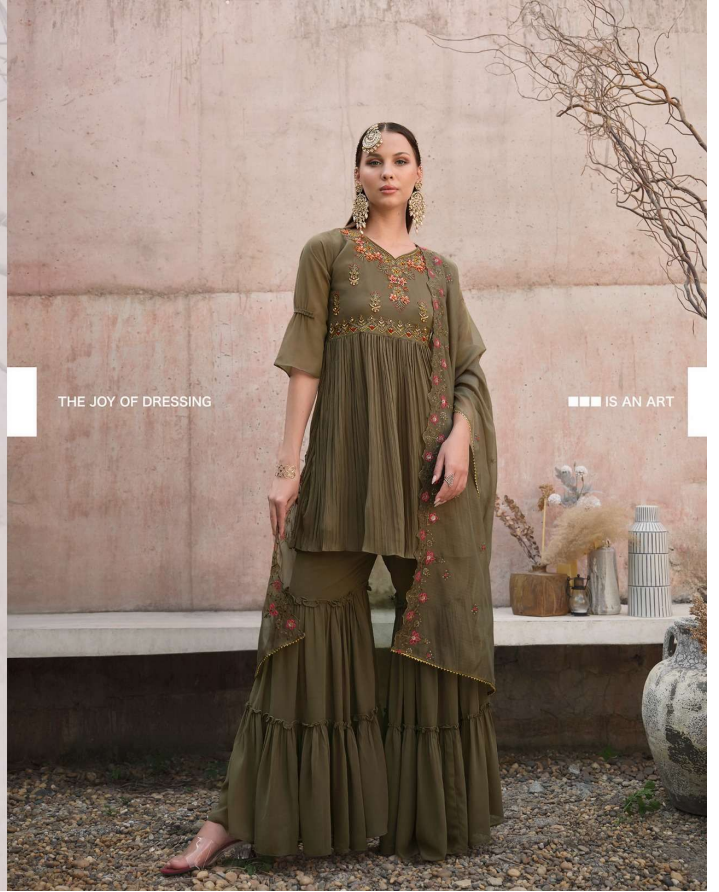

15814

THE JOY OF DRESSING

■■■ IS AN ART