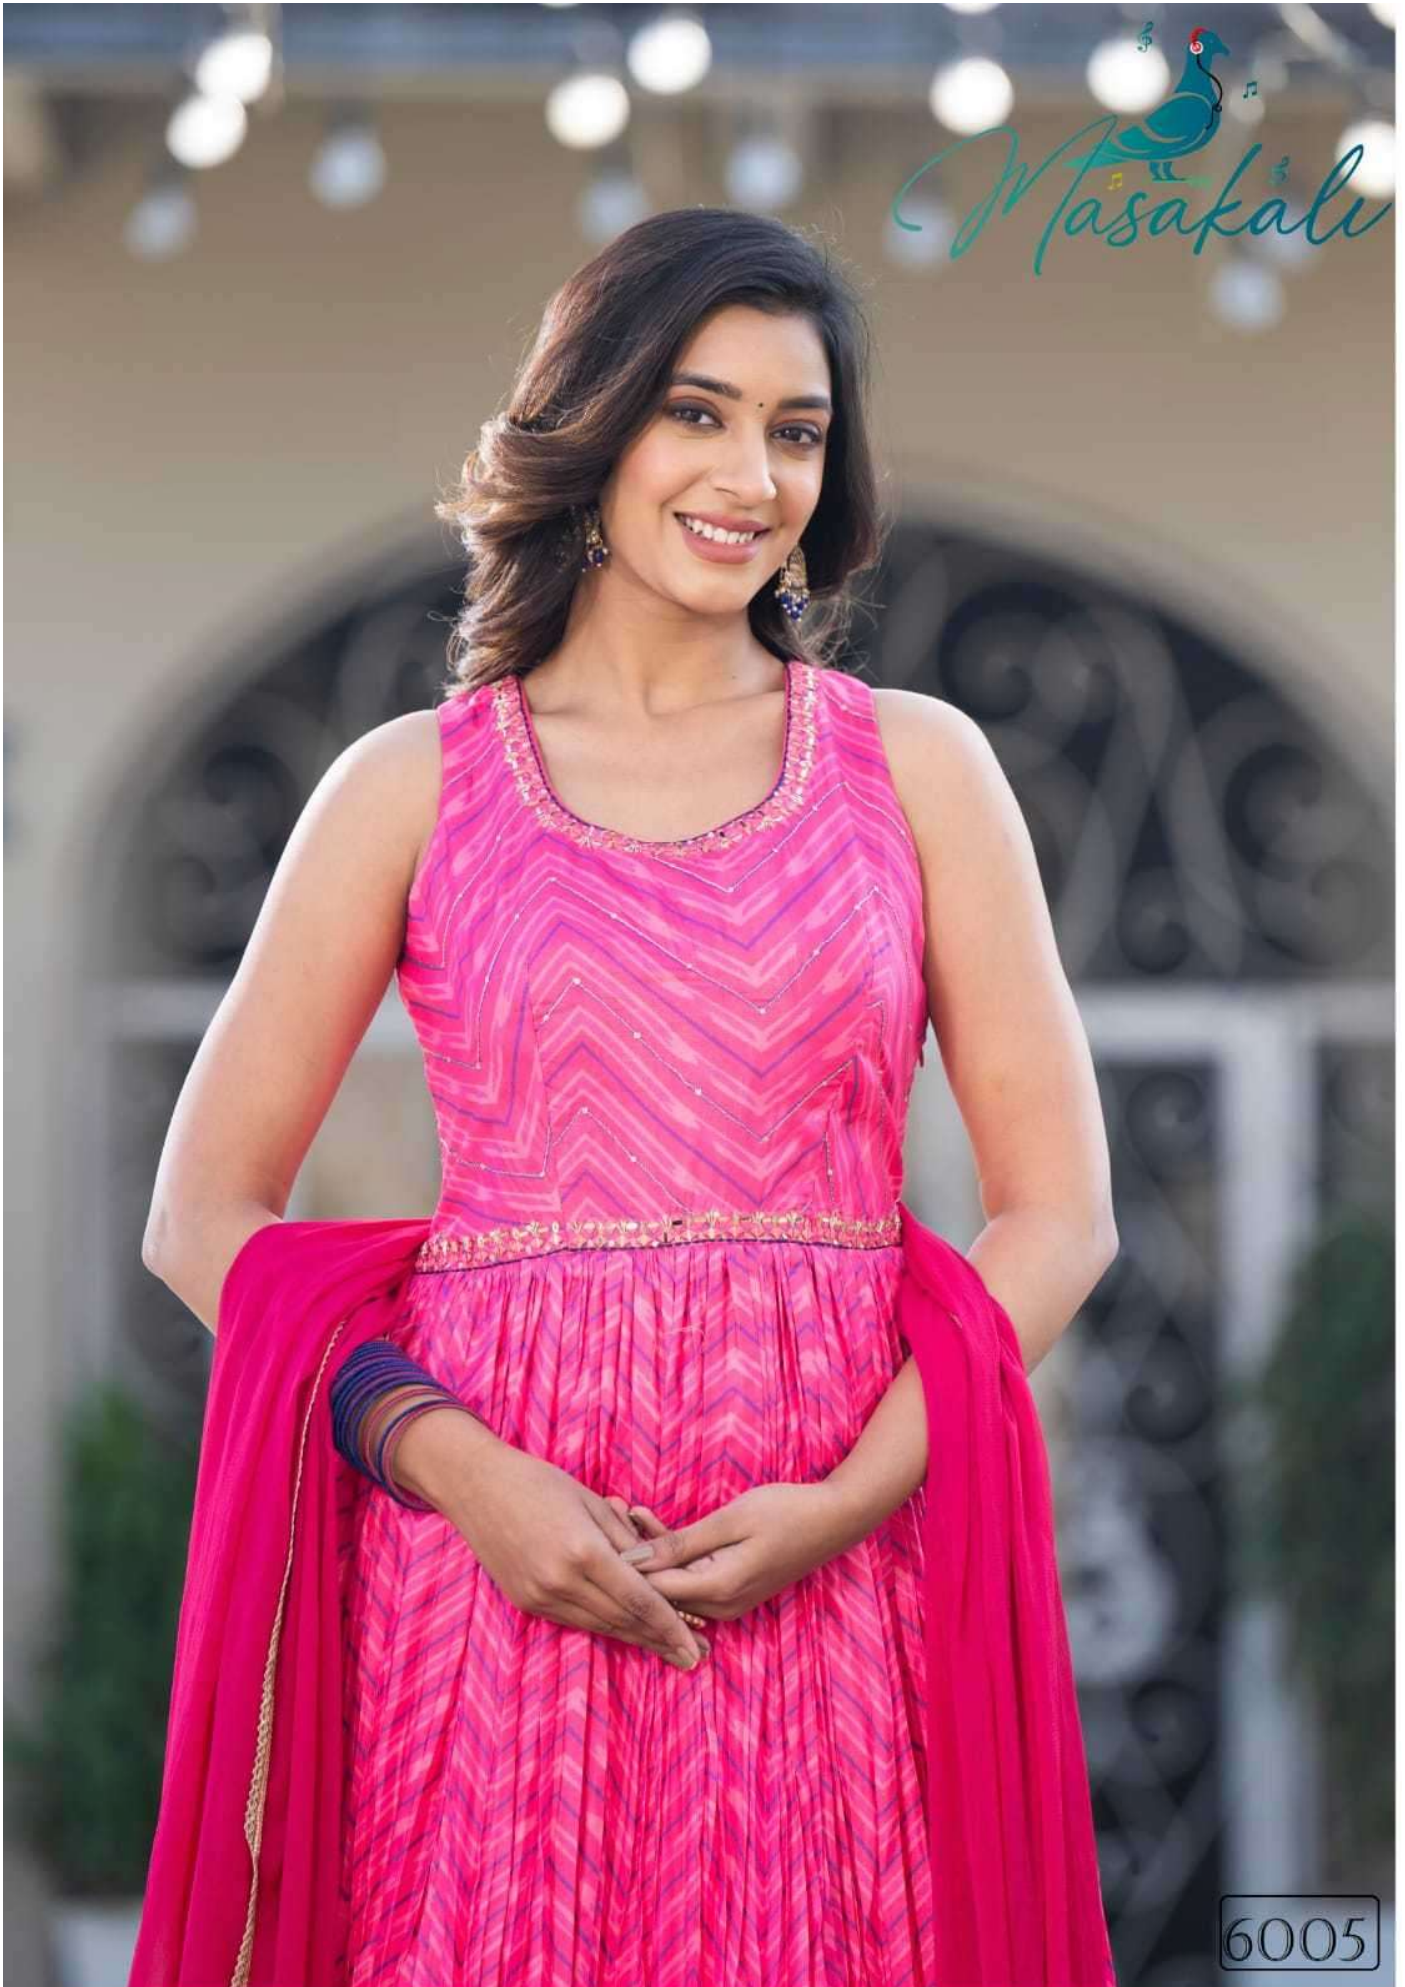

Masakali

6005