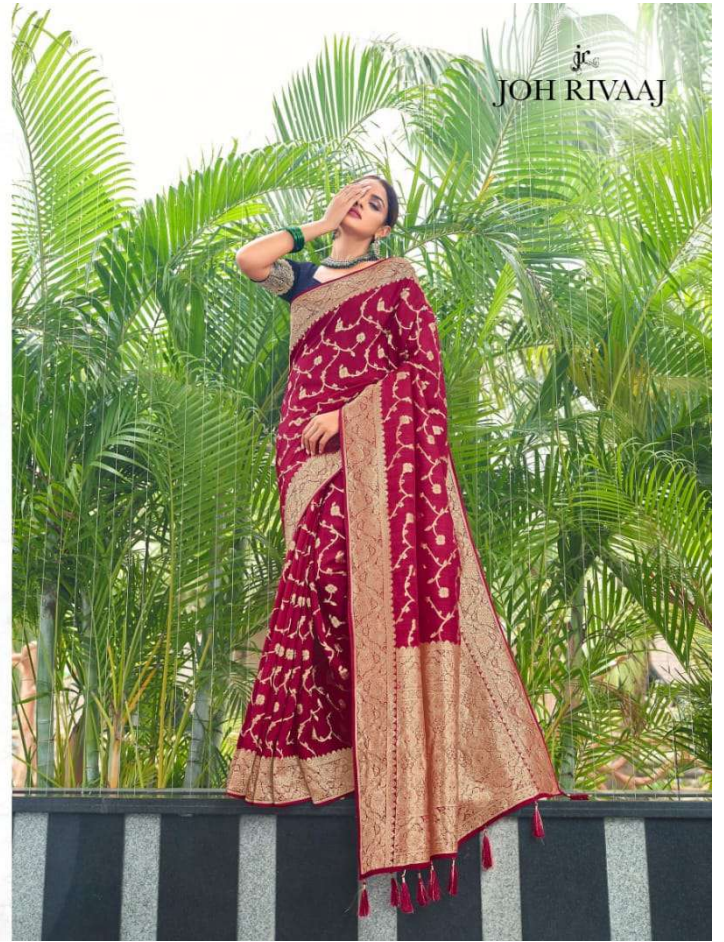

**QUAINT &
HYPNOTIC**

91007