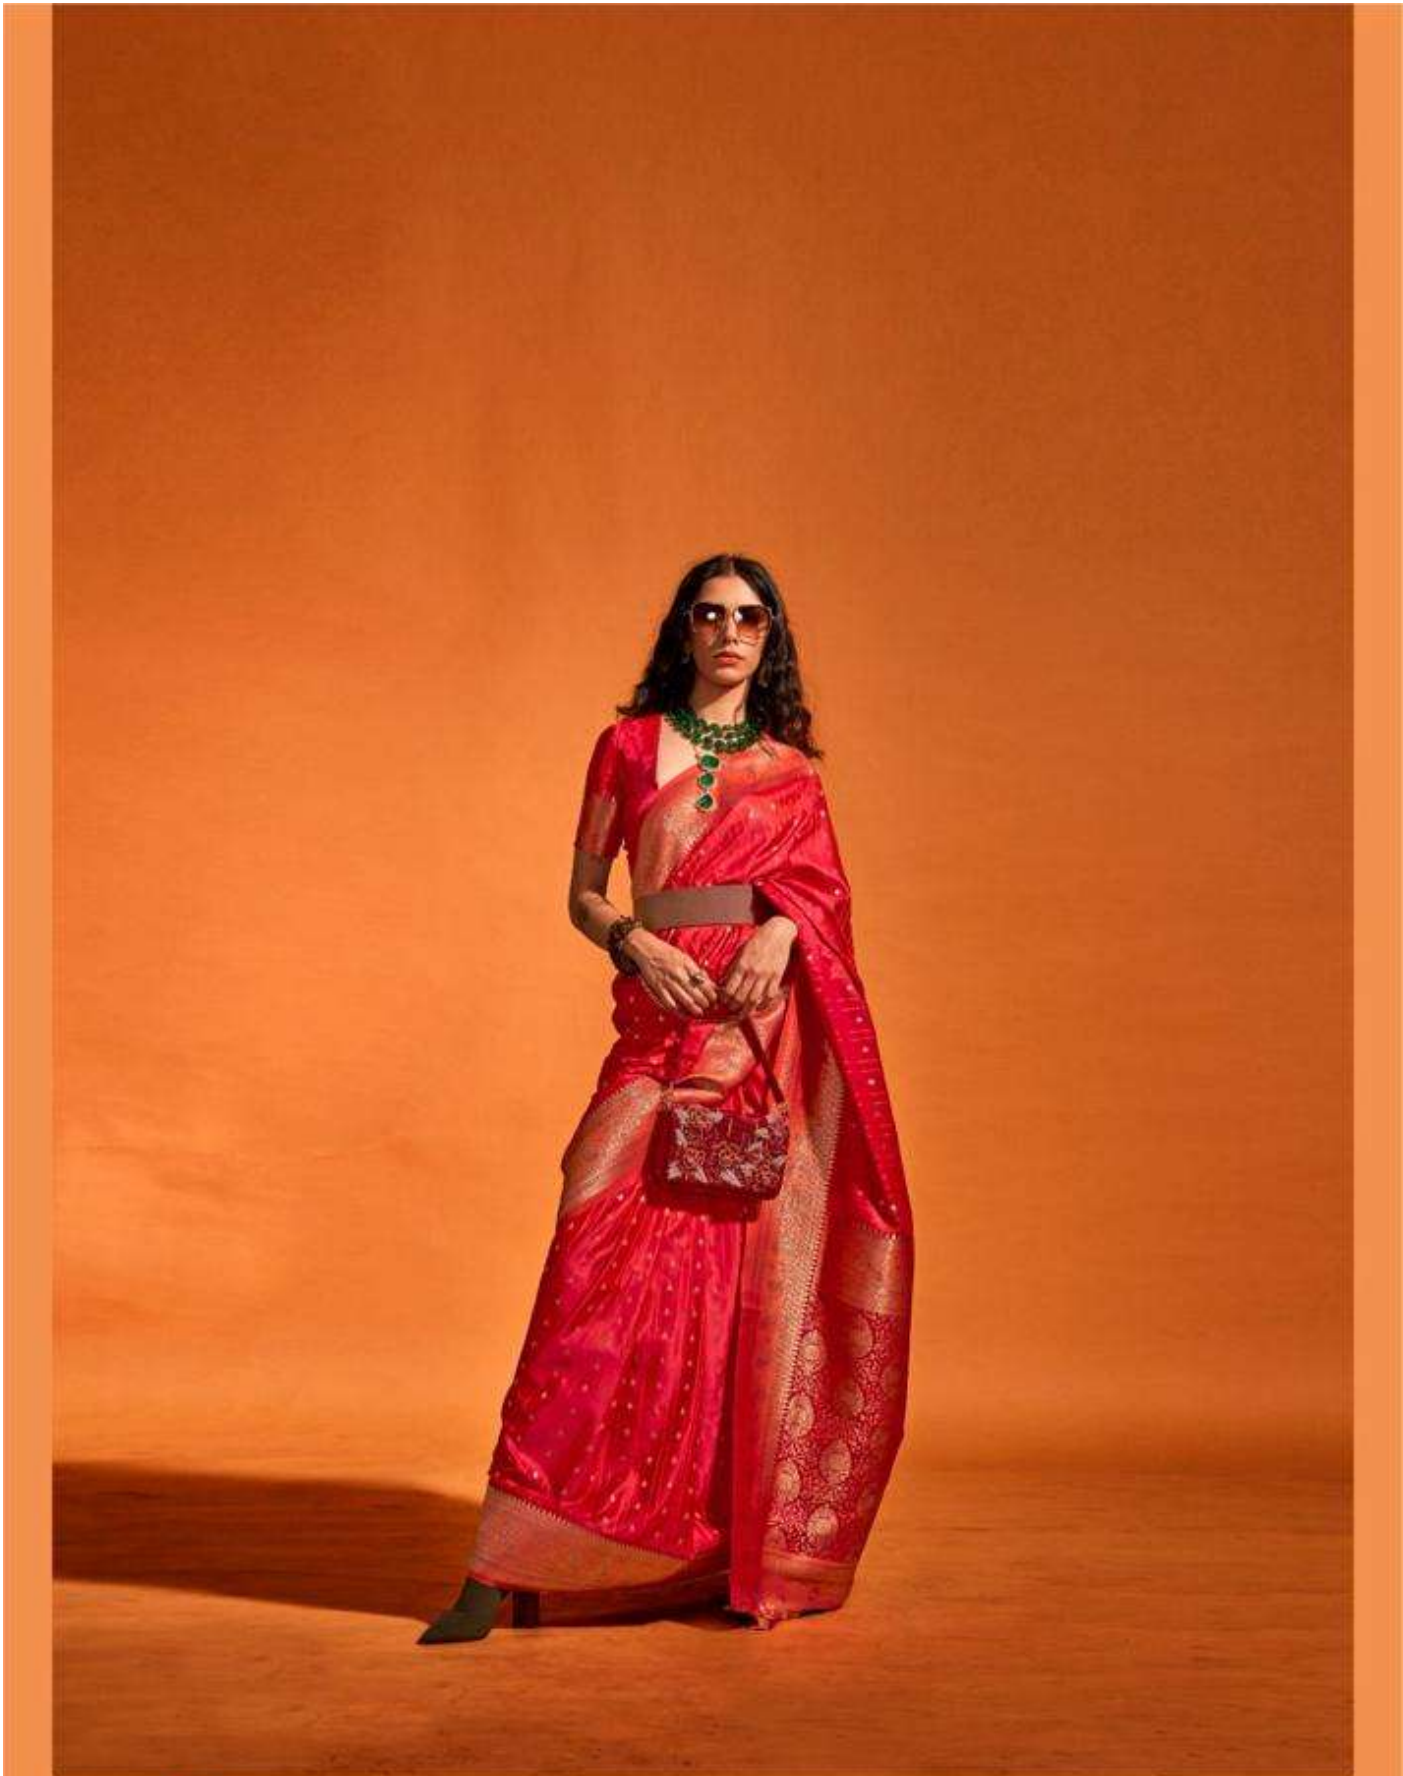

RAJTEX
Handloom Weaving
100% silk | 100% handloom | 100% India

KARNAAL SILK
PURE SATIN HANDLOOM WEAVING SILK

3 5 7 0 0 5