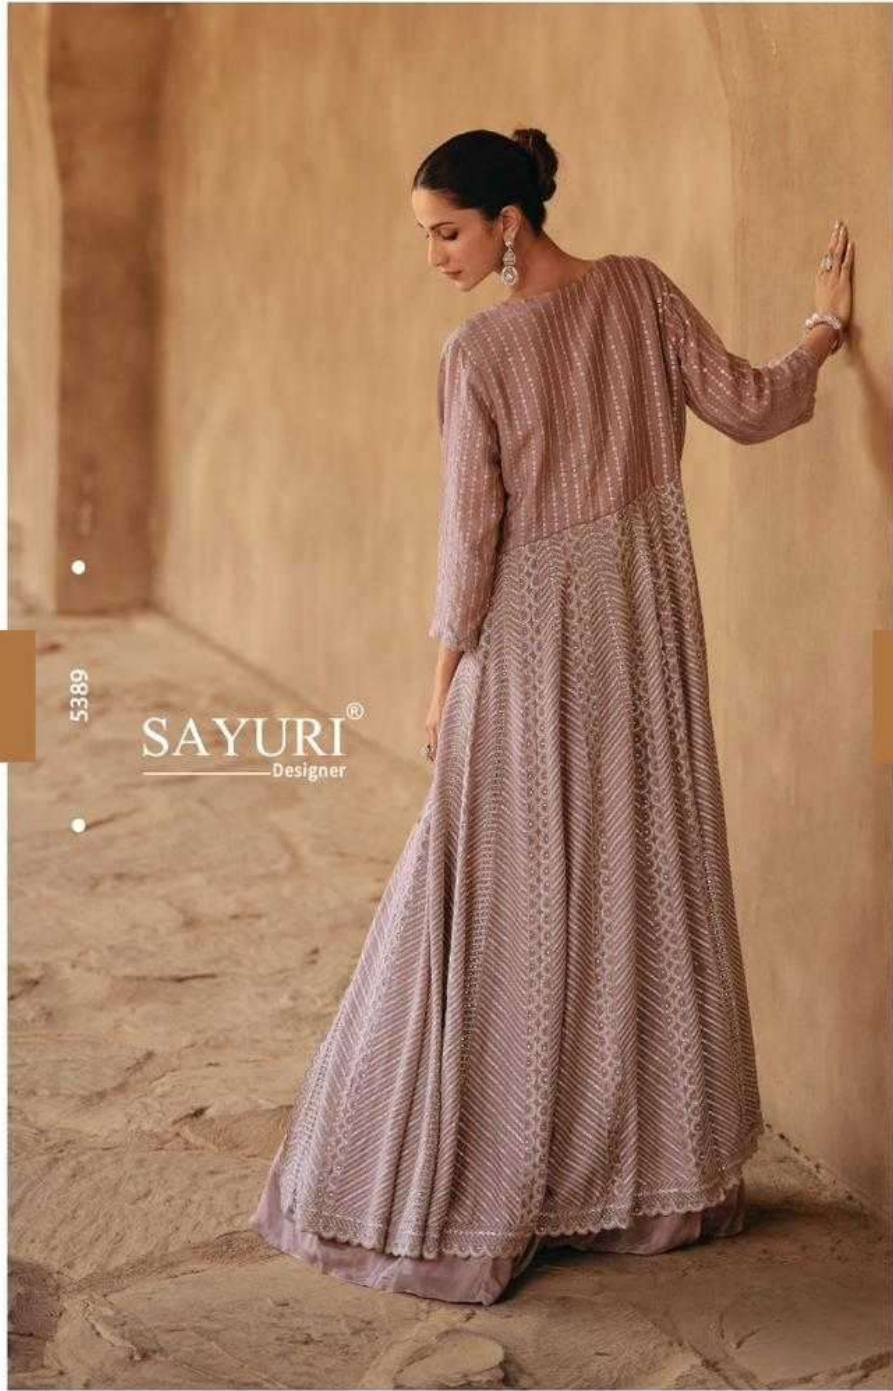

HOPEFUL

The ethnic yet contemporary fashion story
enriches your hopes and dreams for a perfect dress!

5389

SAYURI®
Designer