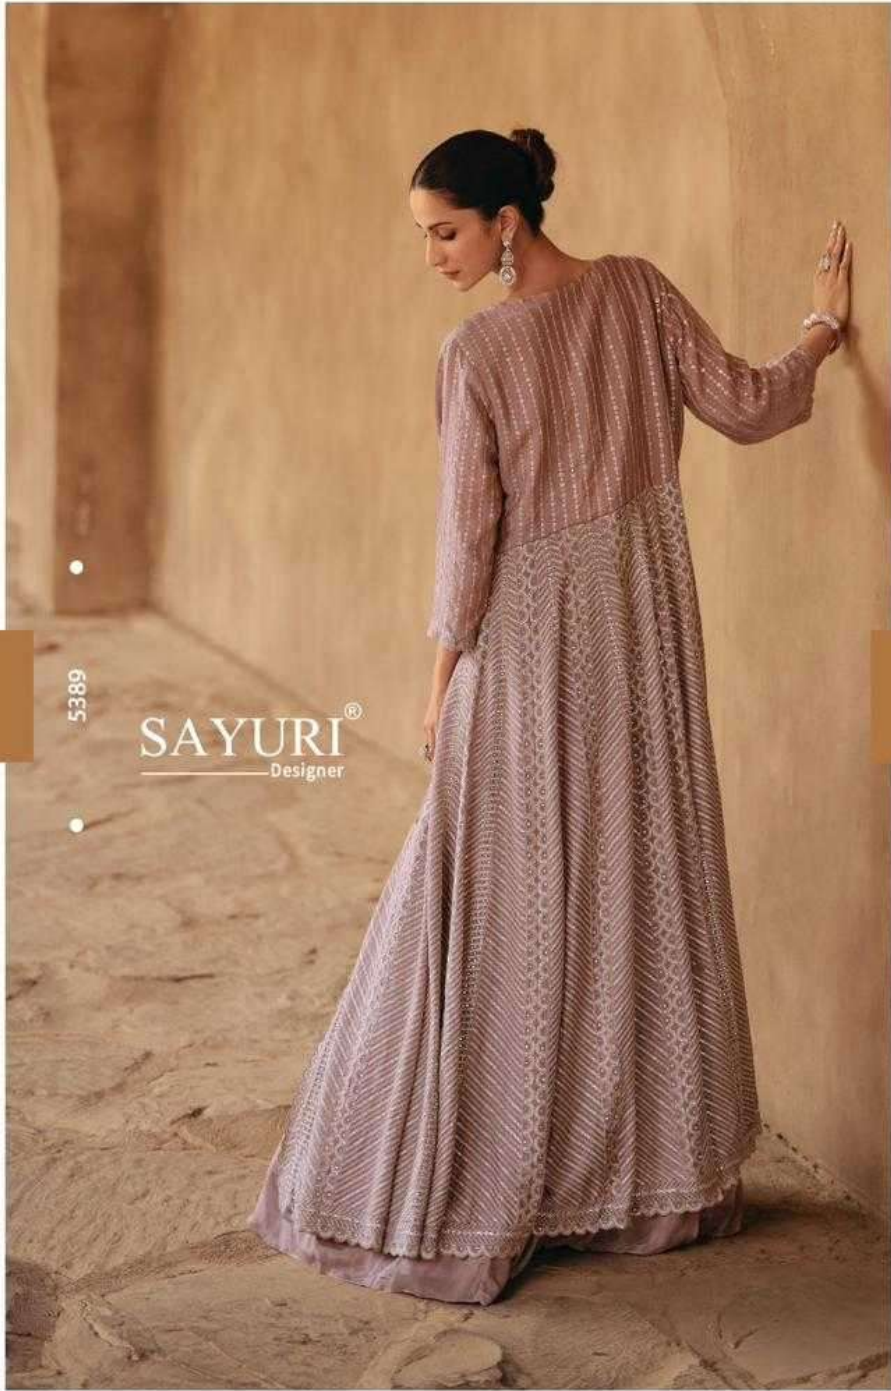

HOPEFUL

The ethnic yet contemporary fashion story
enriches your hopes and dreams for a perfect dress!

5389

SAYURI®
Designer