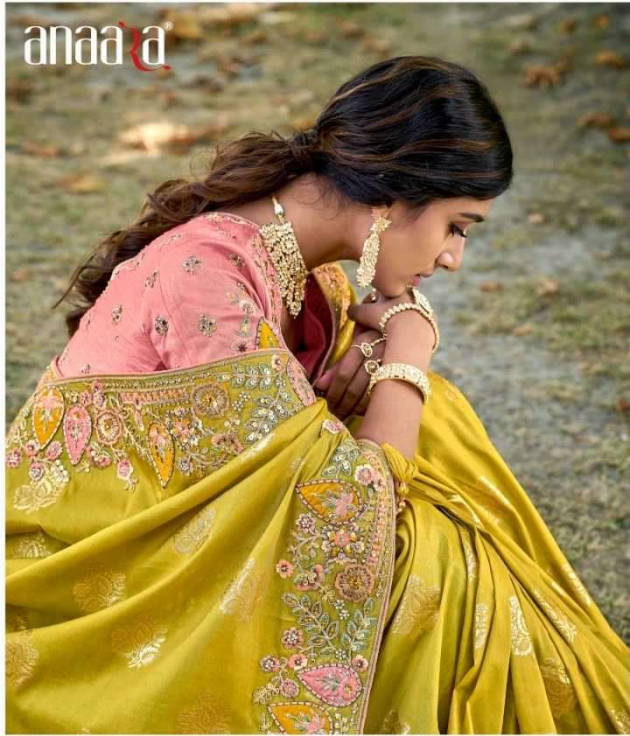

Naturing
The couture

|| TathastuTM ||

DESIGN NO:	DESCRIPTION	PRICE
TE- 6201	SAREE	3685/-
TE-6202	SAREE	3685/-
TE-6203	SAREE	3805/-
TE-6204	SAREE	3635/-
TE-6205	SAREE	3575/-
TE-6206	SAREE	3515/-
TE-6207	SAREE	3575/-
TE-6208	SAREE	3695/-
TE-6209	SAREE	3515/-
TE-6210	SAREE	3805/-
	TOTAL	36490/-
	05% GST EXTRA ON ABOVE RATE	

For the intricate details of the Saree speak for you

anaara®

Let the intricate details of the Saree speak for you

anaara®
Fall
Of grace

Spill your beauty with perfect blend of traditional colors

Naturing
The couture