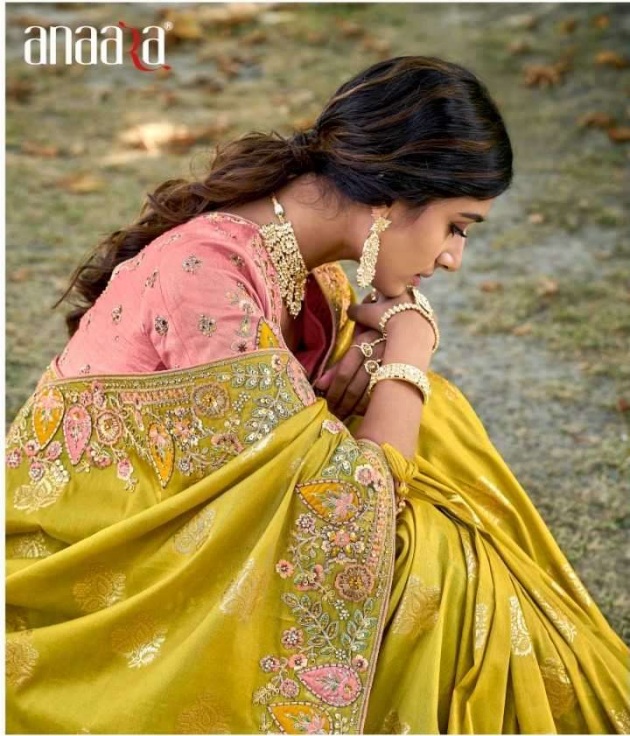

Naturing  
*The couture*

6207

6205

For the intricate details of the Saree speak for you

anaara®

Let the intricate details of the Saree speak for you

anaara®  
Fall  
Of grace

Spill your beauty with perfect blend of traditional colors