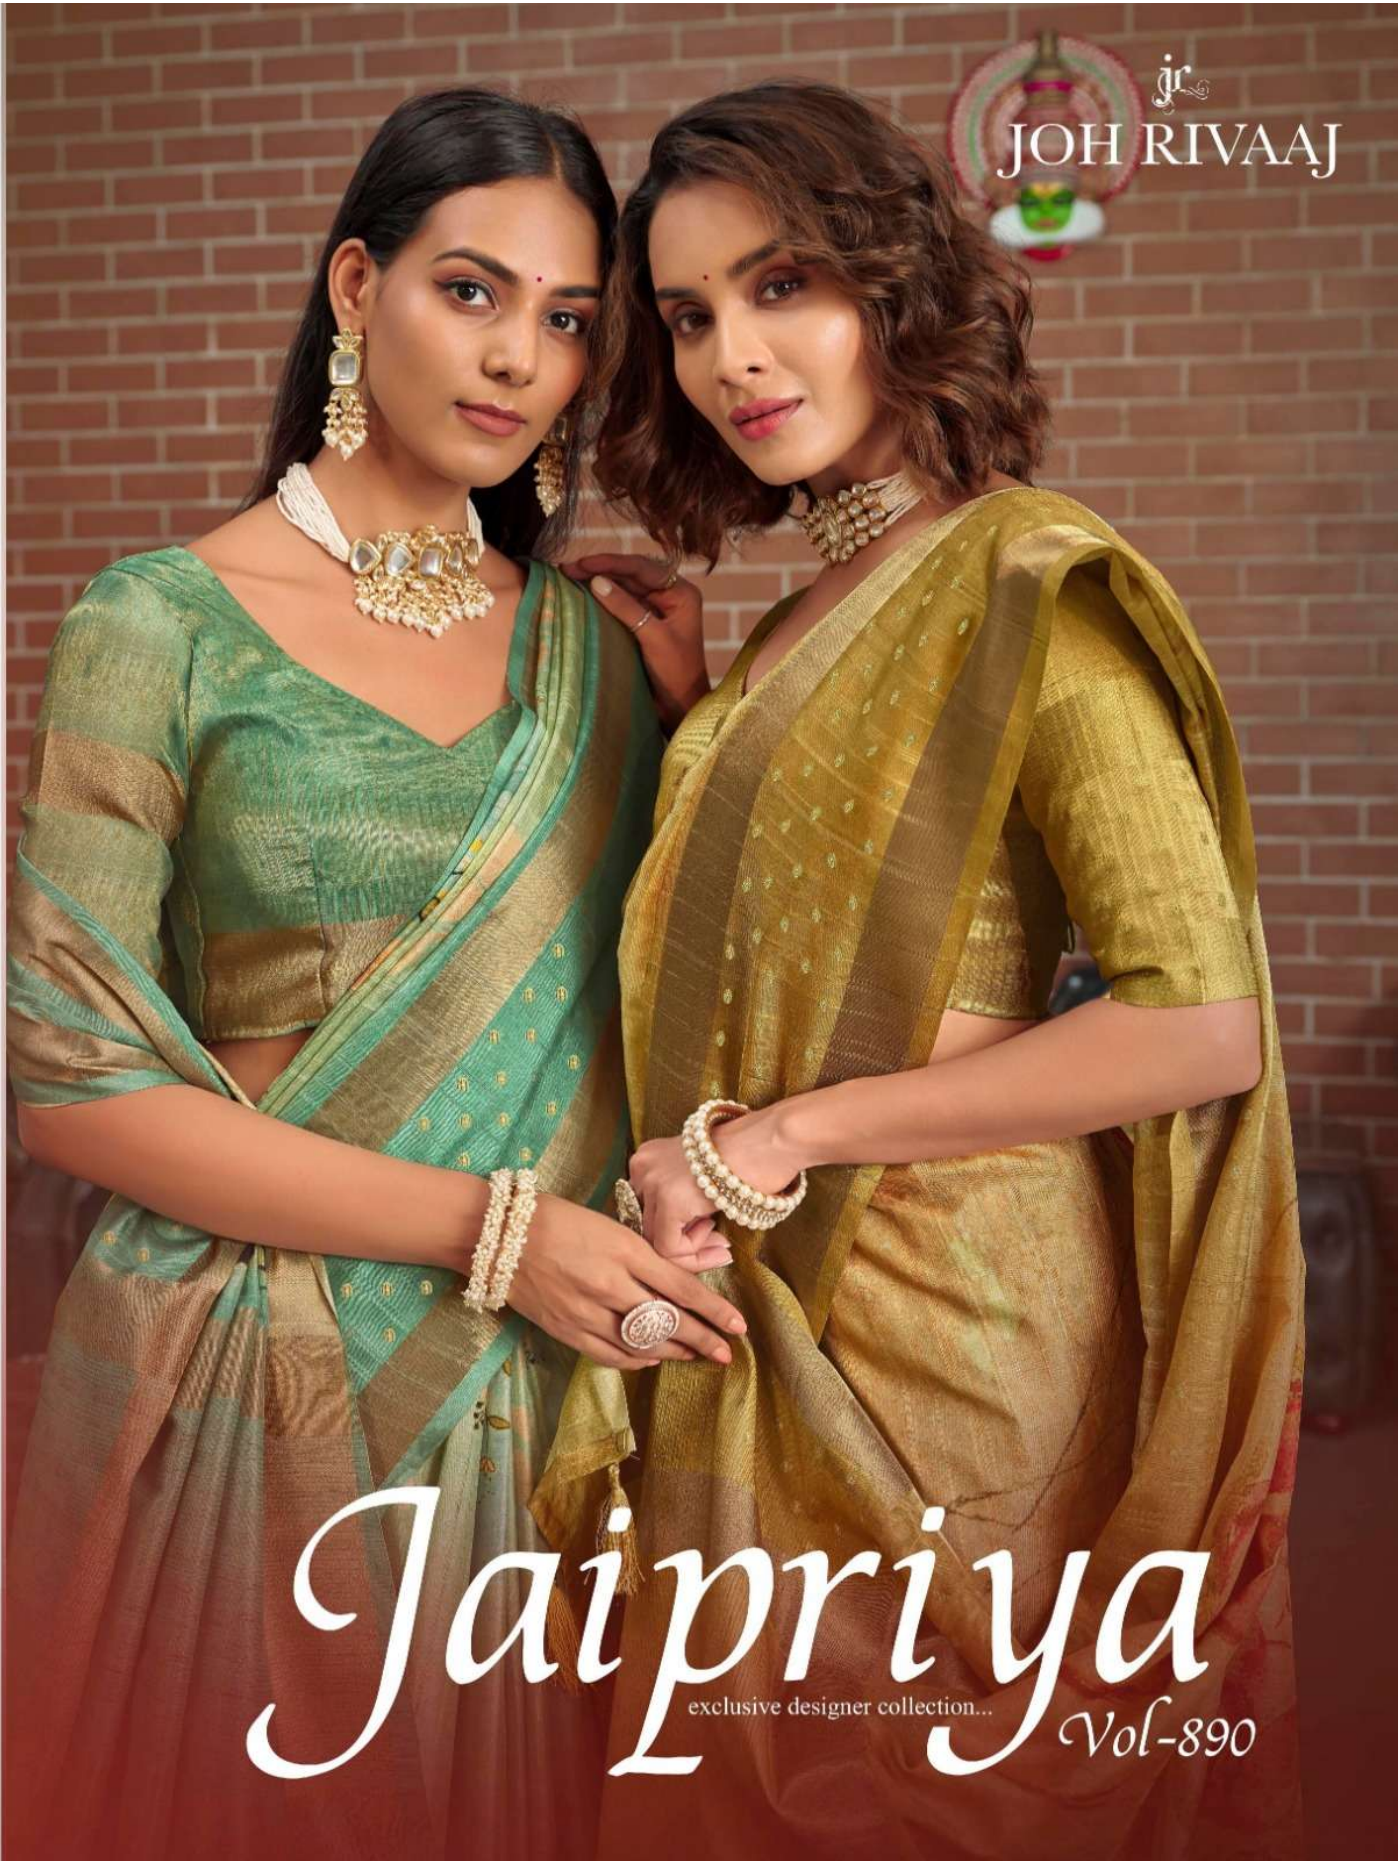

Jaipriya

exclusive designer collection... Vol-890

JOH RIVAAJ

JAIPRIYA		
SR NO.	<i>D NO.</i>	RATE
1	<i>jaipriya-89001</i>	1695/-
2	<i>jaipriya-89002</i>	1695/-
3	<i>jaipriya-89003</i>	1695/-
4	<i>jaipriya-89004</i>	1695/-
5	<i>jaipriya-89005</i>	1695/-
6	<i>jaipriya-89006</i>	1695/-
7	<i>jaipriya-89007</i>	1695/-
8	<i>jaipriya-89008</i>	1695/-
9	<i>jaipriya-89009</i>	1695/-