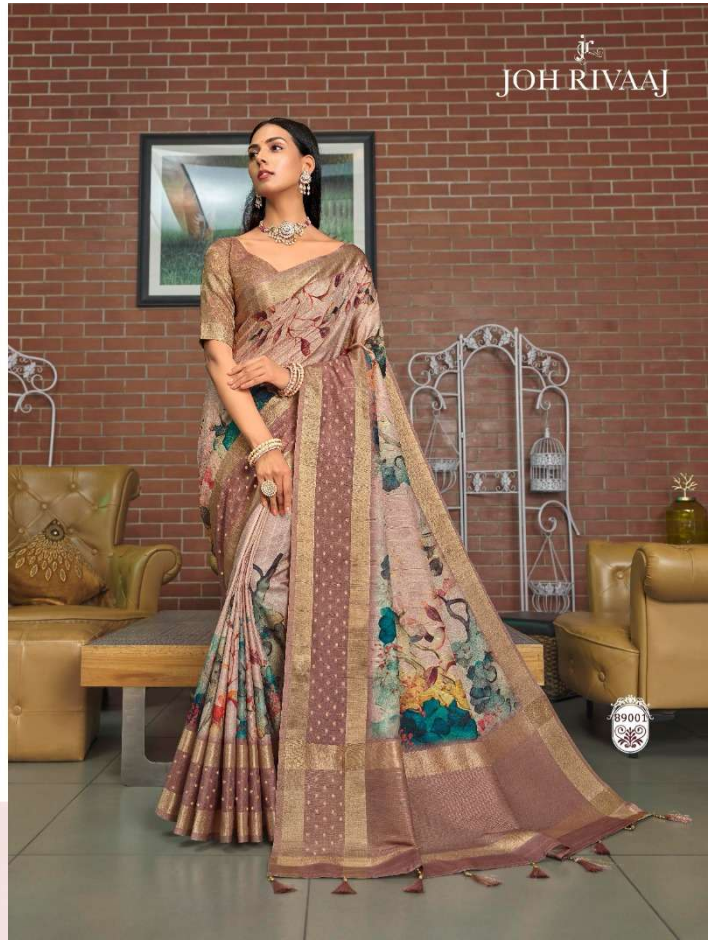

JOH RIVAAJ

89001