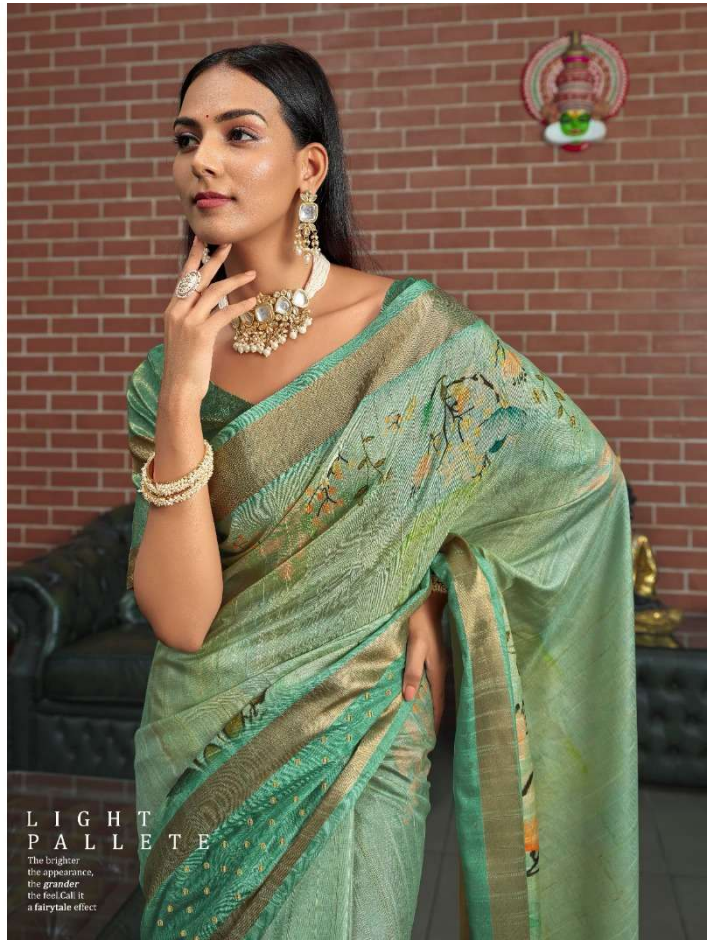

A collage of images featuring a woman in various outfits and jewelry. The top right shows her in a gold saree with a large necklace. Below this are several smaller images showing her in different outfits, including a purple and gold saree, and various jewelry pieces like necklaces, earrings, and a watch. The text 'INCREIBLE LOOK' is prominently displayed in a serif font, with a small diamond-shaped logo above it. Below the text, there is a small line of text: 'Alluring color palette detailing and soothing feel- all together creates picture perfect attire for you!'.

JOH RIVAAJ

89005

JOH RIVAAJ

**FESTIVE  
LOOK**

Alluring colour palette  
deailing and soothing feel-  
all together creates picture  
perfect attire for you

Alluring color palette detailing and soothing feel- all together creates picture perfect attire for you!