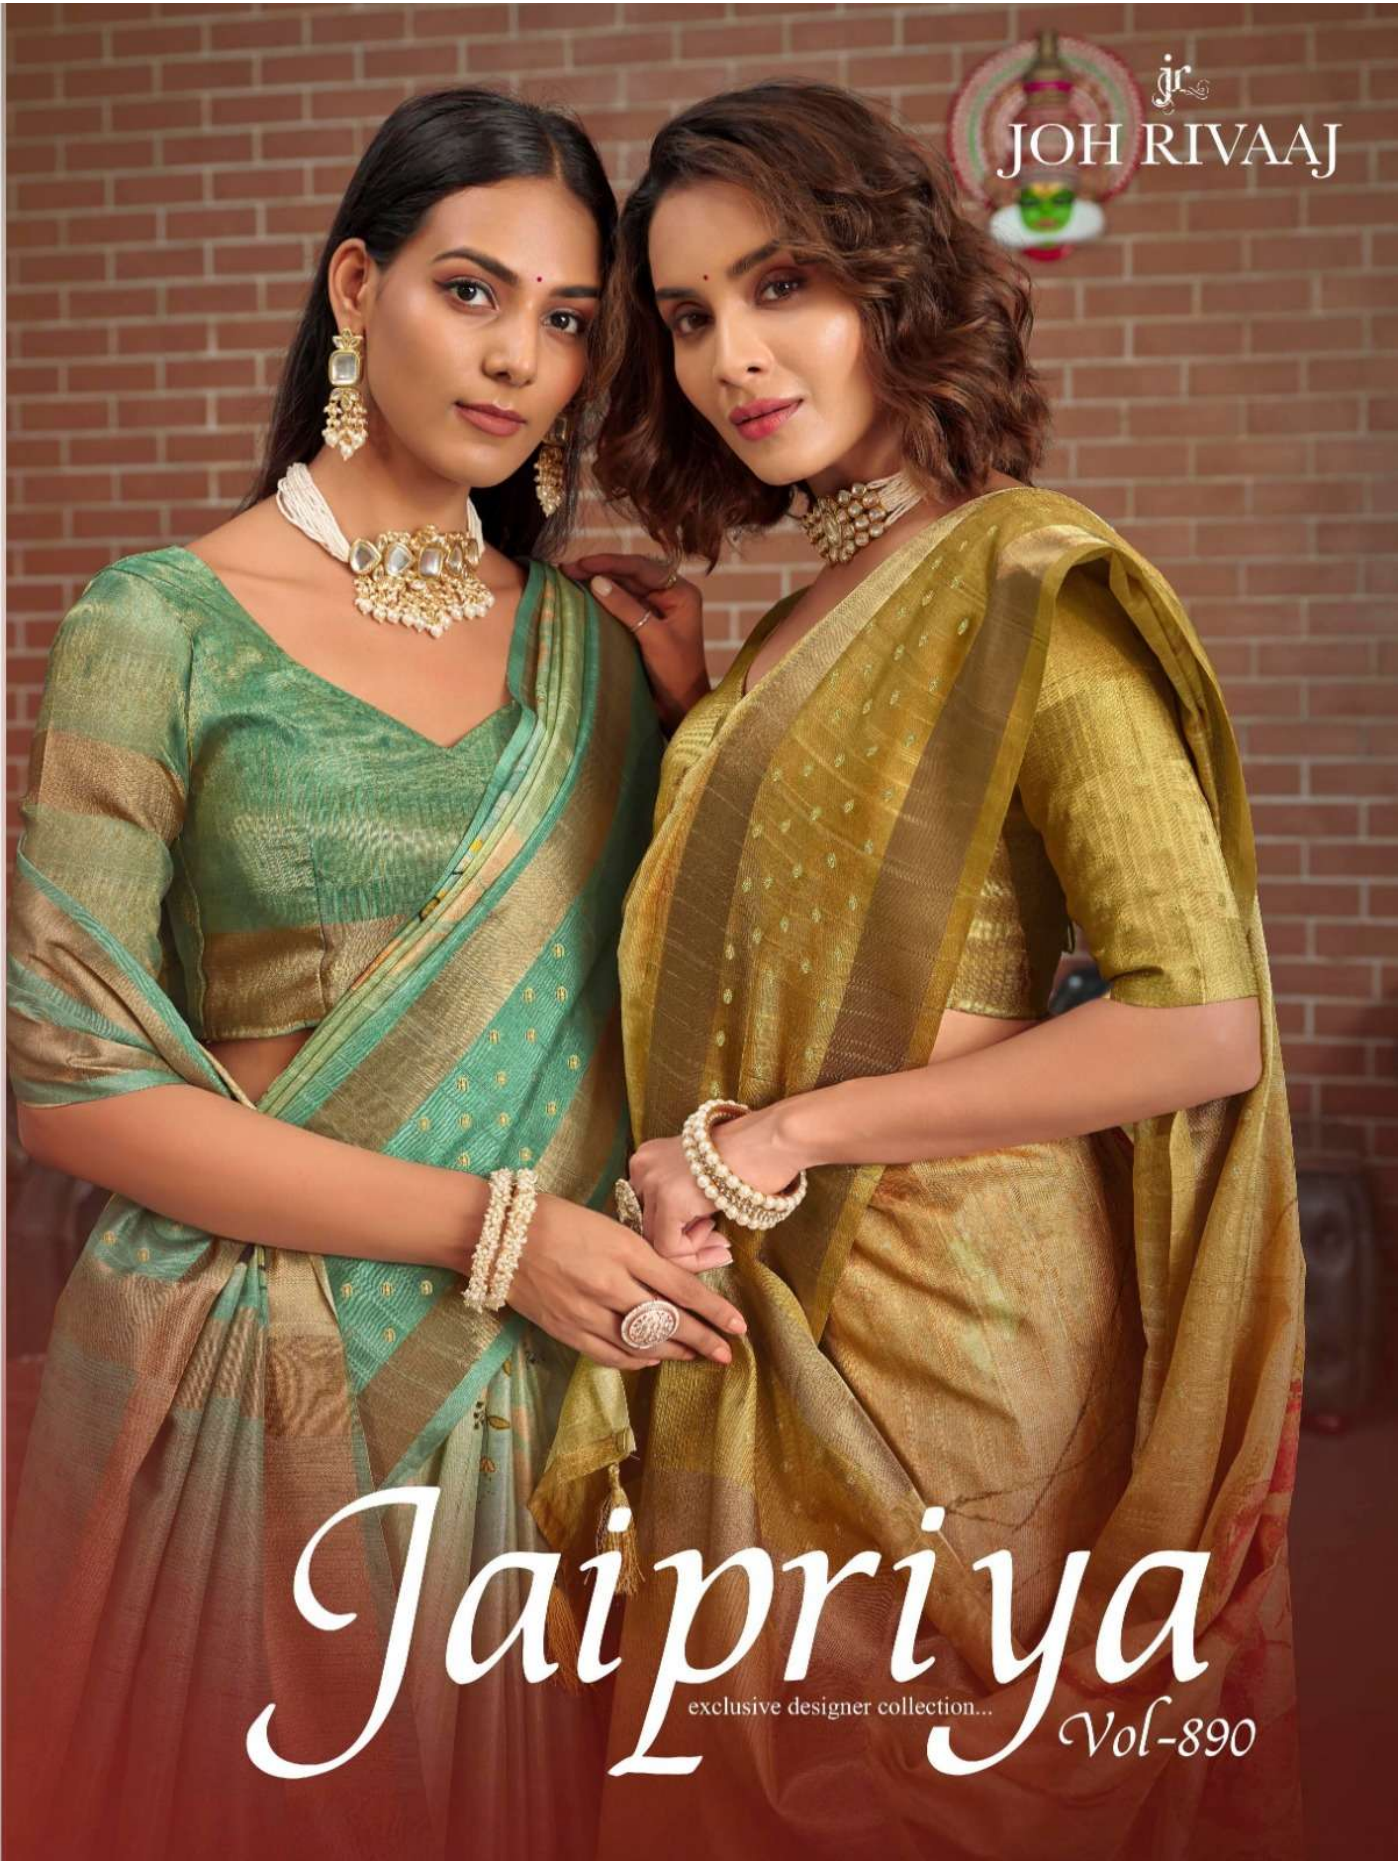

Jaipriya

exclusive designer collection... Vol-890