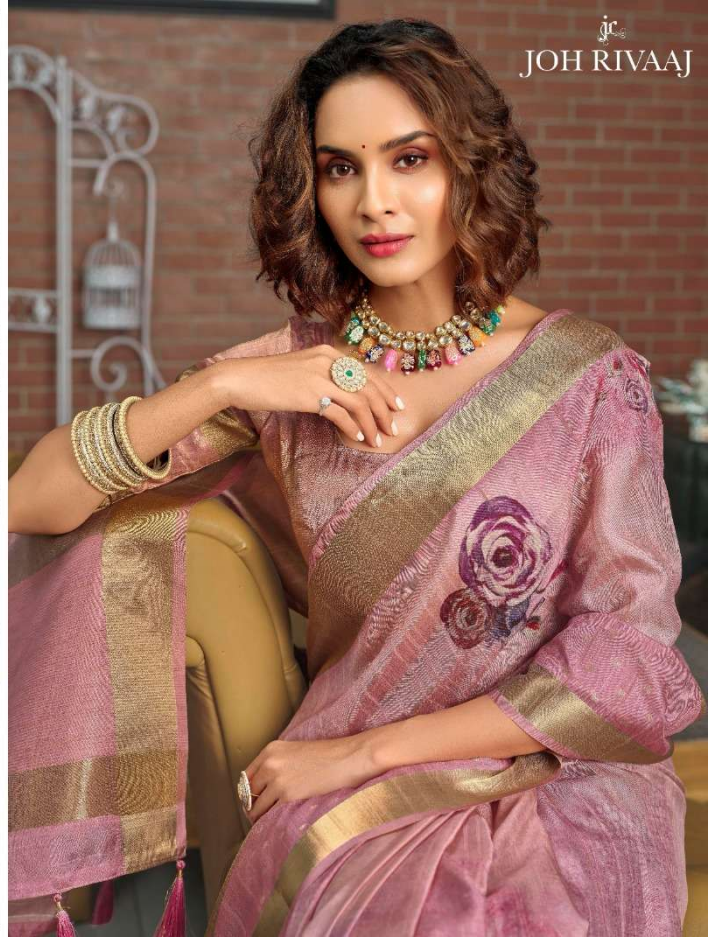

A collage of images featuring a woman in various outfits and jewelry. The top right shows her in a green saree with a pearl necklace. Below this are several smaller images: one in profile with a pearl necklace, one in a purple saree with a colorful necklace, one in a green saree with a pearl necklace, and one in profile with a pearl necklace. At the bottom left of the collage, there is a small image of a woman in a grey top. The text 'INCREDIBLE LOOK' is prominently displayed in the bottom right, with a small diamond-shaped logo above it. Below the text, there is a small line of text: "Alluring color palette detailing and soothing feel- all together creates picture perfect attire for you".

D.NO.89009

GOLDEN

Get set and go to rearing
your wardrobe with loads of golden
saree and matching design this season

F L O W E R P O W E R

Satiate your floral love with this elegant and classy piece while
your check out this look book