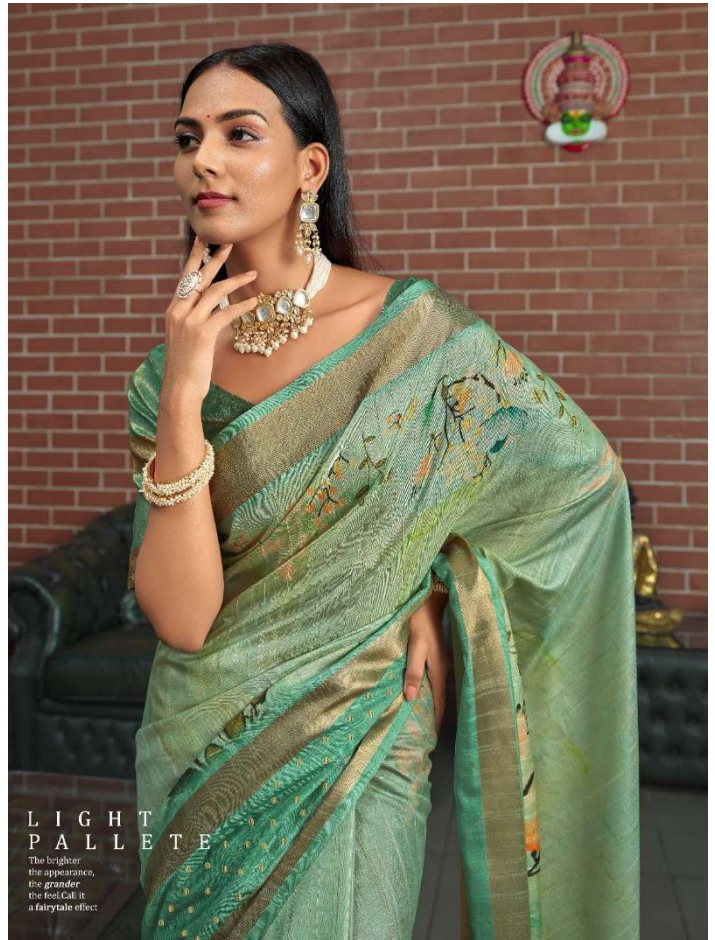

A collage of images featuring a woman in various outfits and jewelry. The top right shows her in a green saree with a pearl necklace. Below this are several smaller images: one in profile with a pearl necklace, one in a purple saree with a colorful necklace, one in a green saree with a pearl necklace, and one in profile with a pearl necklace. At the bottom left of the collage, there is a small image of a woman in a grey top. The text 'INCREDIBLE LOOK' is prominently displayed in the bottom right, with a small diamond-shaped logo above it. Below the text, there is a small line of text: "Alluring color palette detailing and soothing feel- all together creates picture perfect attire for you".

JOH RIVAAJ

89005

JOH RIVAAJ

**FESTIVE
LOOK**

Alluring colour palette
deailing and soothing feel-
all together creates picture
perfect attire for you

Alluring color palette detailing and soothing feel- all together creates picture perfect attire for you!