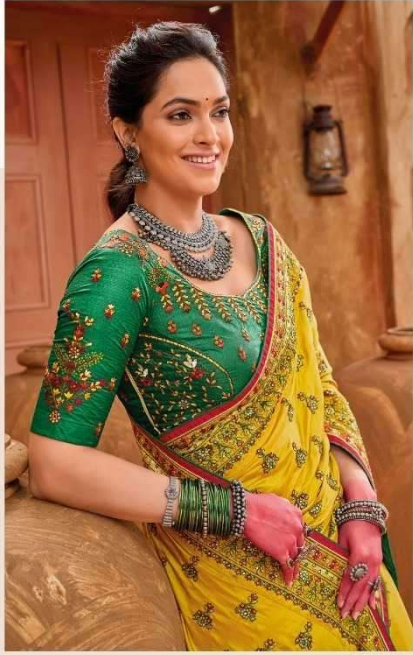

M. N. Sarees

an expression of elegance™

M. S. Sarees

My love for this timeless beauty is never-ending!

MN || 6901

M. N. Chaves

M. S. Sarves

MN || 6906

M. S. Careers

My love for this timeless beauty is never-ending!

M. N. Chatterjee

MN - KACCHI WORK VOL - 4

D.NO.	DESCRIPTION	BLOUSE	M.N.
6901	YELLOW BANARAS SILK SAREE WITH PURE KACHHI WORK,DIAMOND & MIRROR HEAVY WORK	MONALISHA SILK	6999
6902	PURPLE BANARAS SILK SAREE WITH PURE KACHHI WORK,DIAMOND & MIRROR HEAVY WORK	SHANA SILK	5999
6903	MEHANDI BANARAS SILK SAREE WITH PURE KACHHI WORK,DIAMOND & MIRROR HEAVY WORK	REAL SILK	6999
6904	GREY BANARAS SILK SAREE WITH PURE KACHHI WORK,DIAMOND & MIRROR HEAVY WORK	MONALISHA SILK	6999
6905	YELLOW BANARAS SILK SAREE WITH PURE KACHHI WORK,DIAMOND & MIRROR HEAVY WORK	MONALISHA SILK	7999
6906	GREY BANARAS SILK SAREE WITH PURE KACHHI WORK,DIAMOND & MIRROR HEAVY WORK	MONALISHA SILK	6999
6907	MEHANDI BANARAS SILK SAREE WITH PURE KACHHI WORK,DIAMOND & MIRROR HEAVY WORK	MONALISHA SILK	5999
6908	PISTA BANARAS SILK SAREE WITH PURE KACHHI WORK,DIAMOND & MIRROR HEAVY WORK	MONALISHA SILK	6999
6909	CREAM BANARAS SILK SAREE WITH PURE KACHHI WORK,DIAMOND & MIRROR HEAVY WORK	SHANA SILK	6999