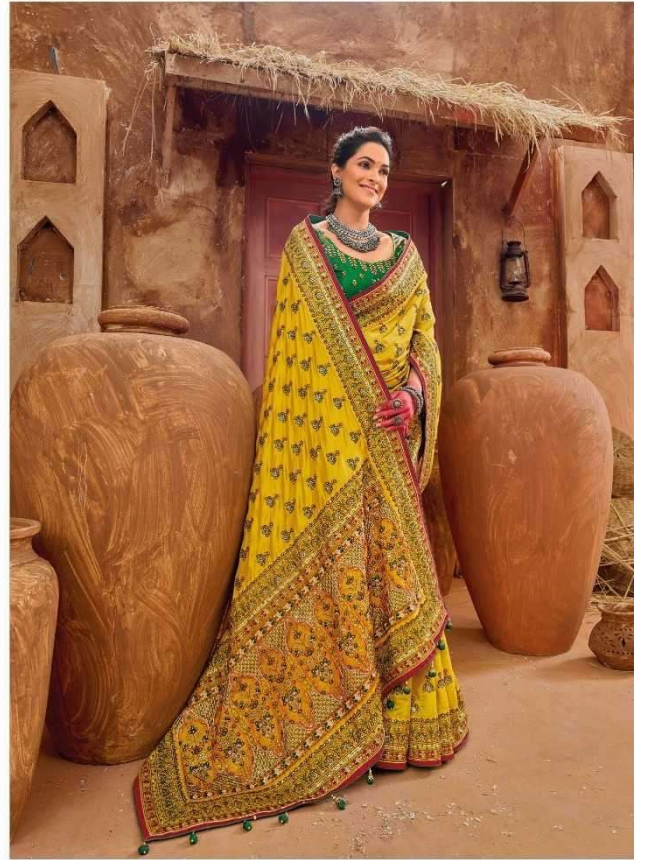

AN ASSOCIATE OF ™
M. S. Suresh