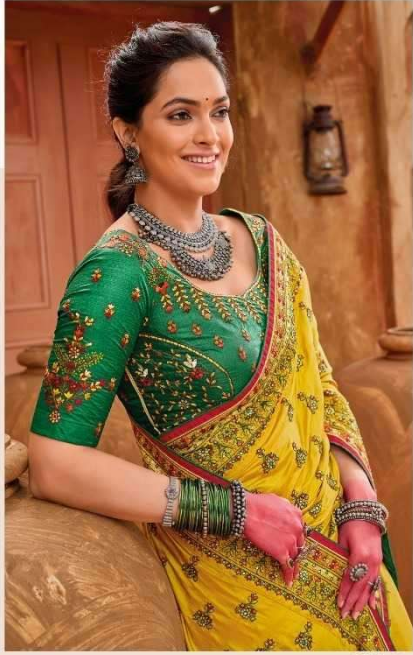

MN || 6901

M. N. Chavres