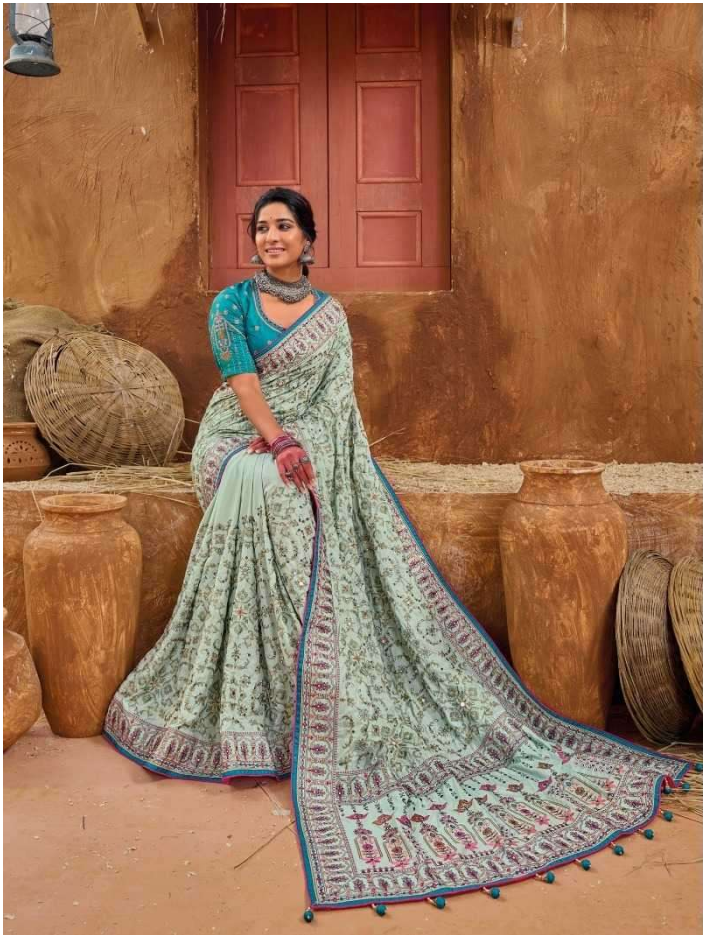

M. S. Sarees

My love for this timeless beauty is never-ending!