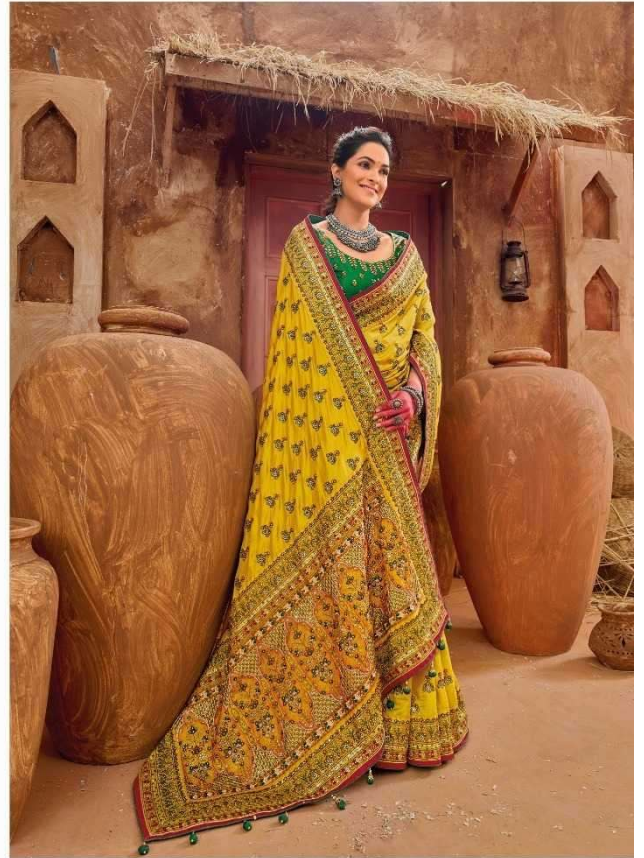

AN ASSOCIATE OF  TM
M. S. Soares

an expression of woman™

M. S. Careers

My love for this timeless beauty is never-ending!

M. N. Chatterjee

MN - KACCHI WORK VOL - 4

D.NO.	DESCRIPTION	BLOUSE	M.N.
6901	YELLOW BANARAS SILK SAREE WITH PURE KACHHI WORK,DIAMOND & MIRROR HEAVY WORK	MONALISHA SILK	6999
6902	PURPLE BANARAS SILK SAREE WITH PURE KACHHI WORK,DIAMOND & MIRROR HEAVY WORK	SHANA SILK	5999
6903	MEHANDI BANARAS SILK SAREE WITH PURE KACHHI WORK,DIAMOND & MIRROR HEAVY WORK	REAL SILK	6999
6904	GREY BANARAS SILK SAREE WITH PURE KACHHI WORK,DIAMOND & MIRROR HEAVY WORK	MONALISHA SILK	6999
6905	YELLOW BANARAS SILK SAREE WITH PURE KACHHI WORK,DIAMOND & MIRROR HEAVY WORK	MONALISHA SILK	7999
6906	GREY BANARAS SILK SAREE WITH PURE KACHHI WORK,DIAMOND & MIRROR HEAVY WORK	MONALISHA SILK	6999
6907	MEHANDI BANARAS SILK SAREE WITH PURE KACHHI WORK,DIAMOND & MIRROR HEAVY WORK	MONALISHA SILK	5999
6908	PISTA BANARAS SILK SAREE WITH PURE KACHHI WORK,DIAMOND & MIRROR HEAVY WORK	MONALISHA SILK	6999
6909	CREAM BANARAS SILK SAREE WITH PURE KACHHI WORK,DIAMOND & MIRROR HEAVY WORK	SHANA SILK	6999