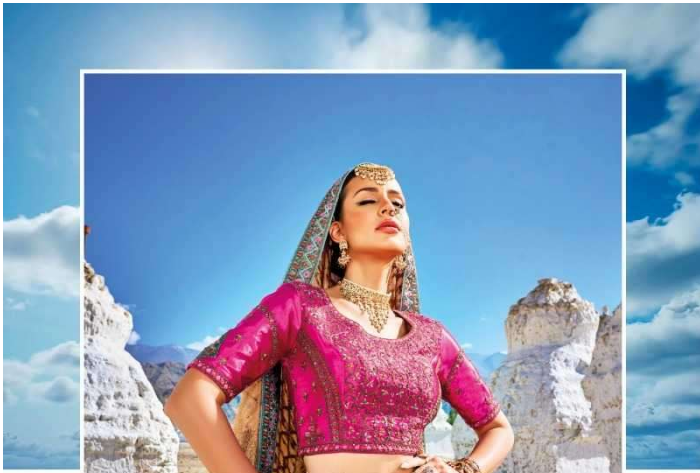

7102
◆ THE PREMIUM COLLECTION ◆