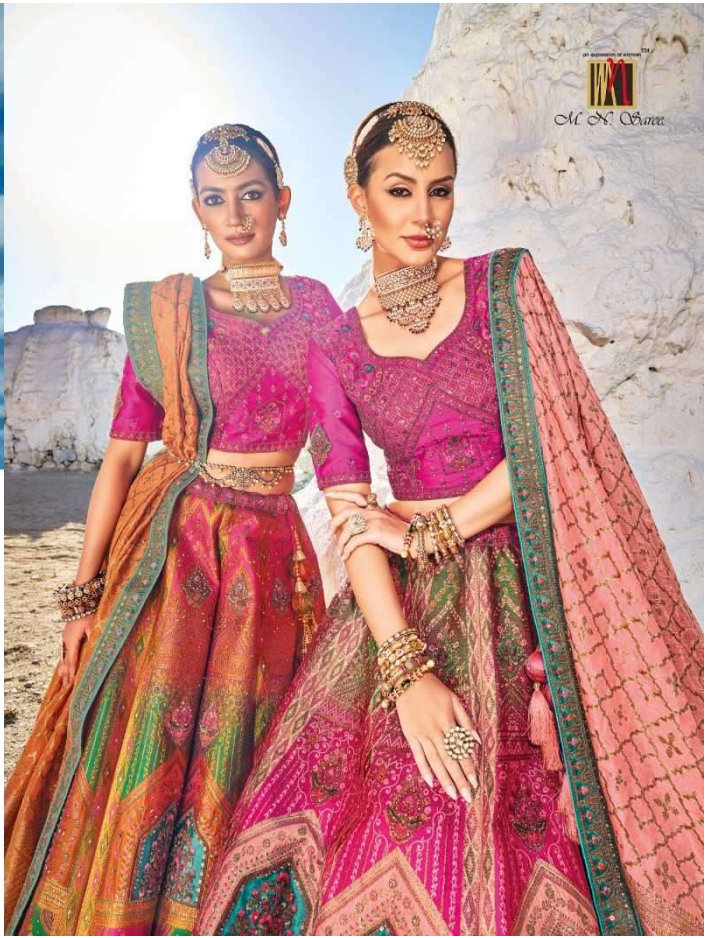

M. N. Chatterjee