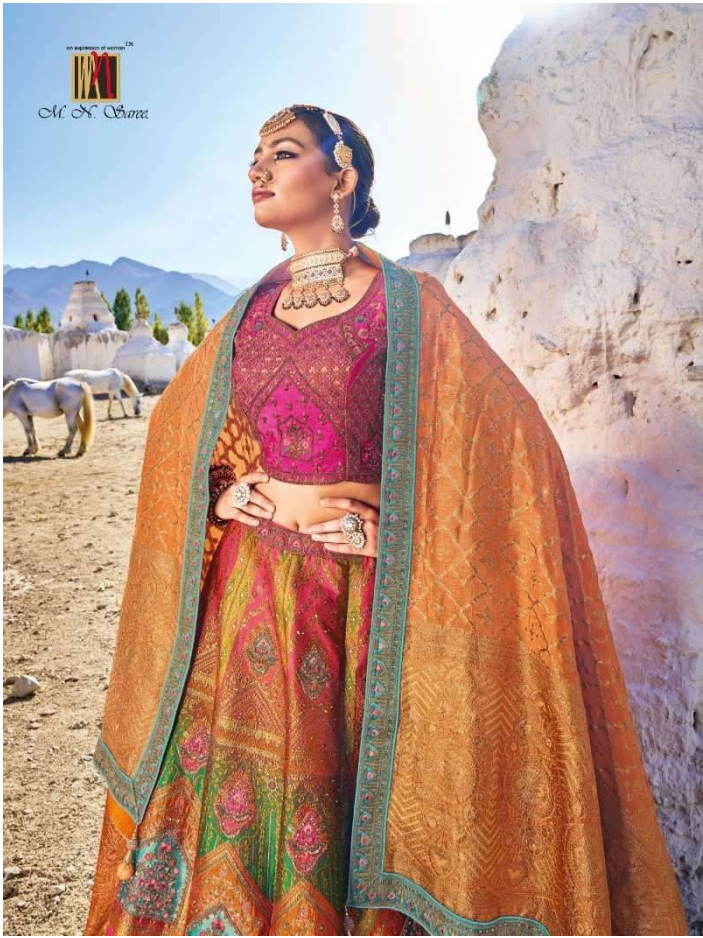

© 2015 M. S. Sana
M. S. Sana