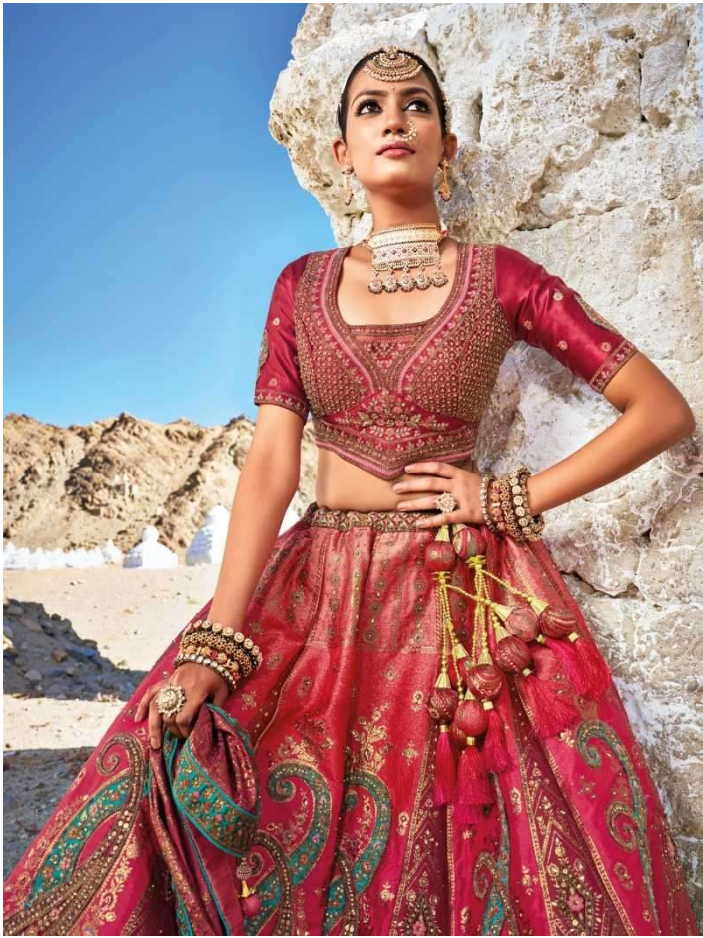

AN EXPERIMENT IN CLOTHING
M. N. CHOSES

7104
THE PREMIUM WEDDING