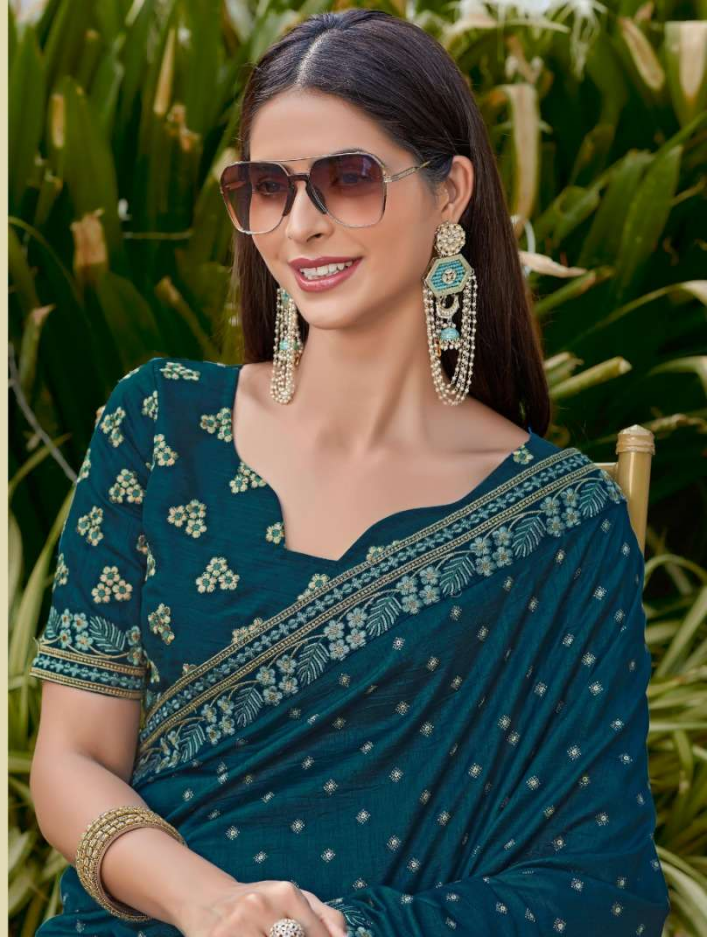

JOH RIVAAJ

*Fabulous
Fashion*