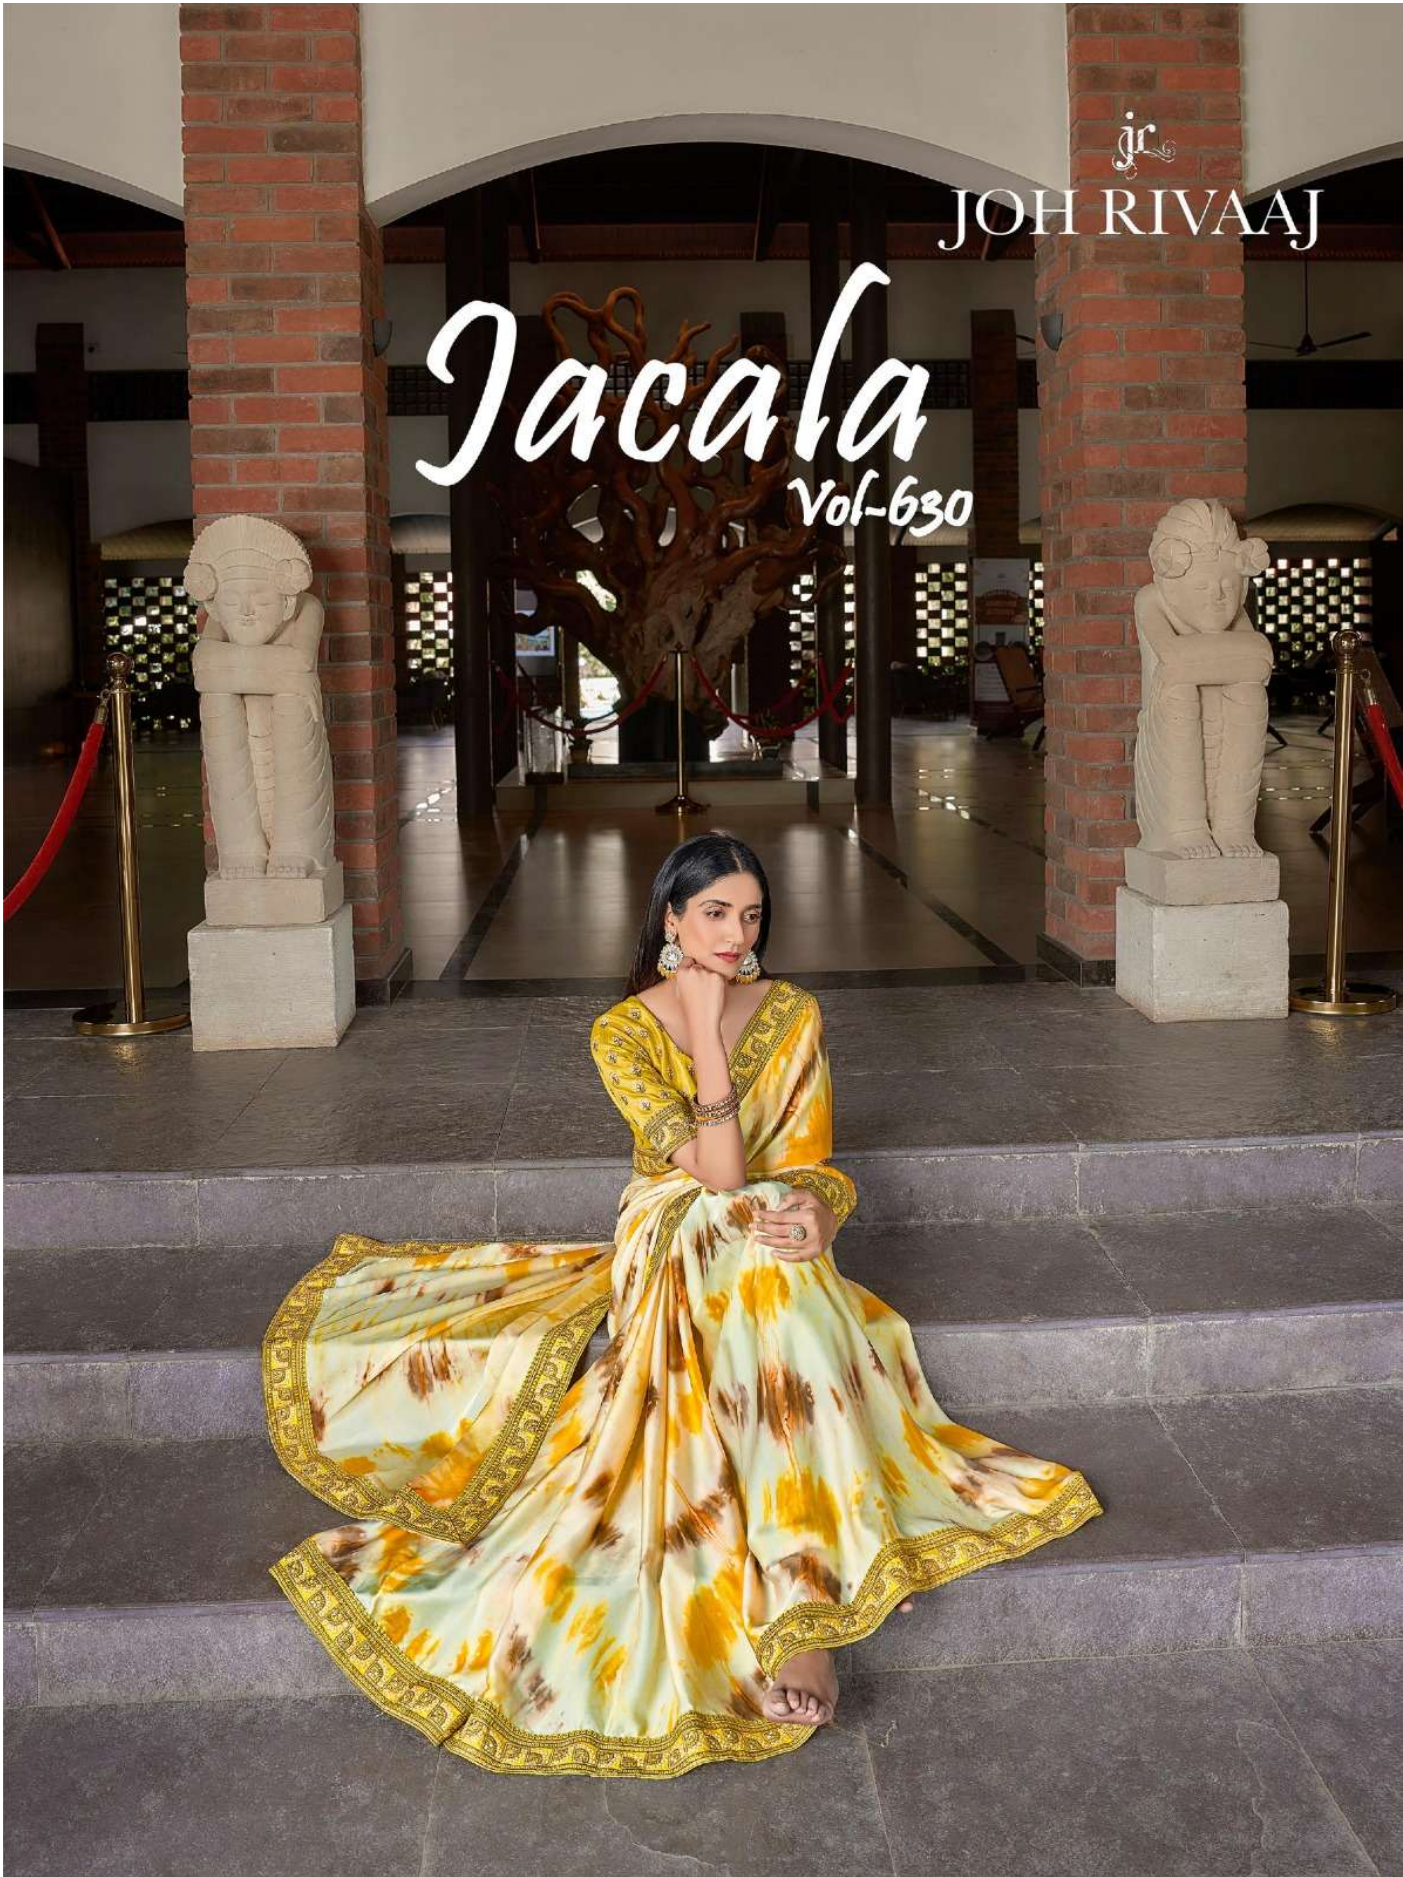

jr

JOH RIVAAJ

Jacala

Vol-630

JOH RIVAAJ

JACALA		
SR NO.	<i>D NO.</i>	RATE
1	<i>jacala-63001</i>	2395/-
2	<i>jacala-63002</i>	2695/-
3	<i>jacala-63003</i>	2595/-
4	<i>jacala-63004</i>	2395/-
5	<i>jacala-63005</i>	1995/-
6	<i>jacala-63006</i>	1695/-
7	<i>jacala-63007</i>	2995/-
8	<i>jacala-63008</i>	3995/-
9	<i>jacala-63009</i>	1995/-
10	<i>jacala-63010</i>	2395/-
11	<i>jacala-63011</i>	1695/-
12	<i>jacala-63012</i>	1695/-
13	<i>jacala-63013</i>	2195/-
14	<i>jacala-63014</i>	3195/-
15	<i>jacala-63015</i>	2895/-
16	<i>jacala-63016</i>	1695/-
17	<i>jacala-63017</i>	2195/-
18	<i>jacala-63018</i>	2195/-
19	<i>jacala-63019</i>	1895/-