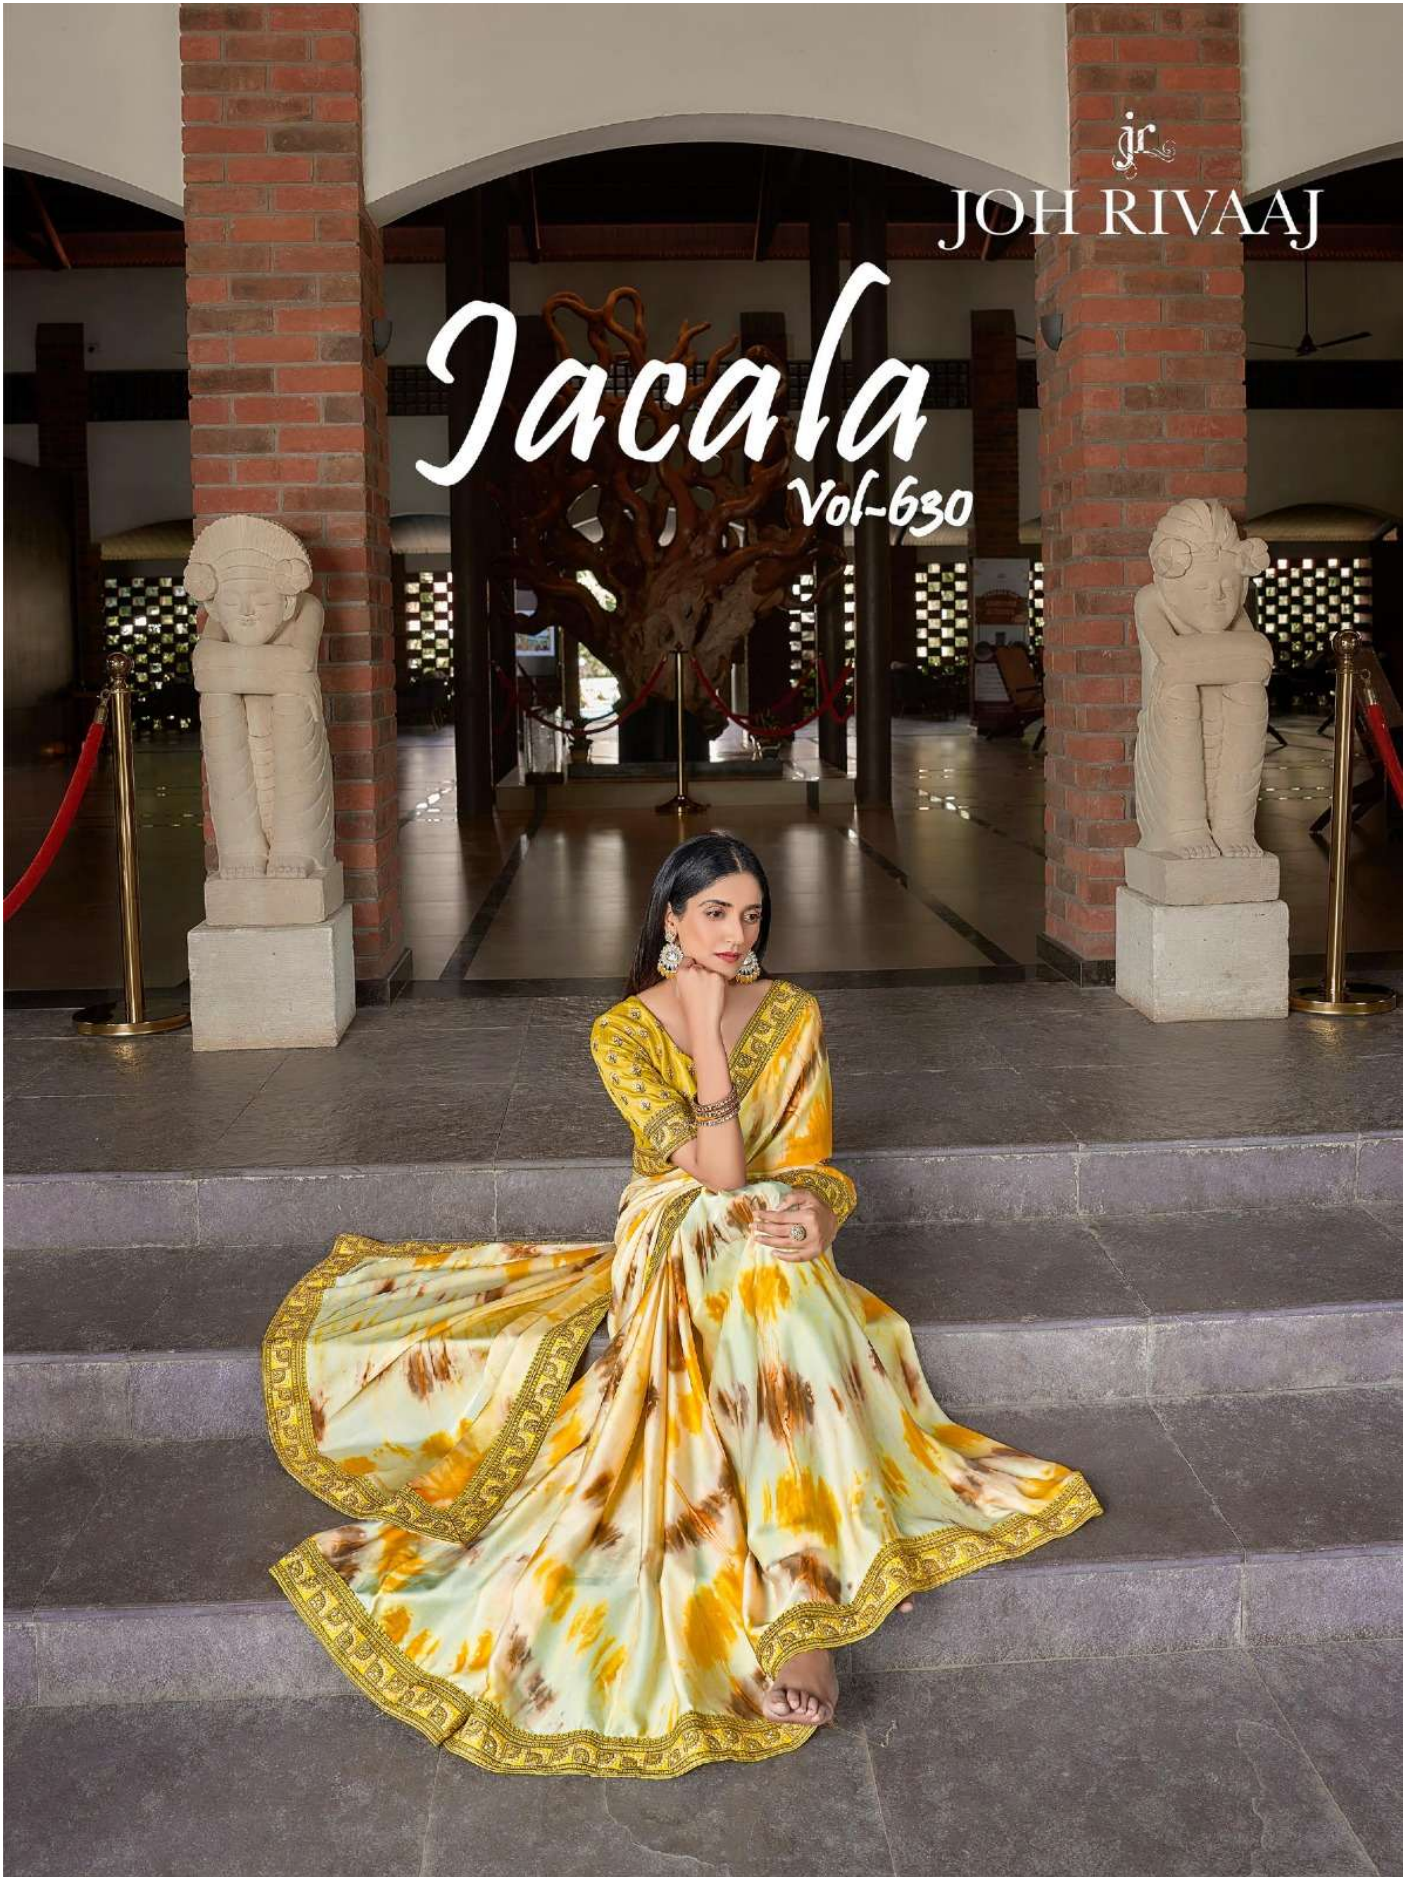

jr

JOH RIVAAJ

Jacala

Vol-630